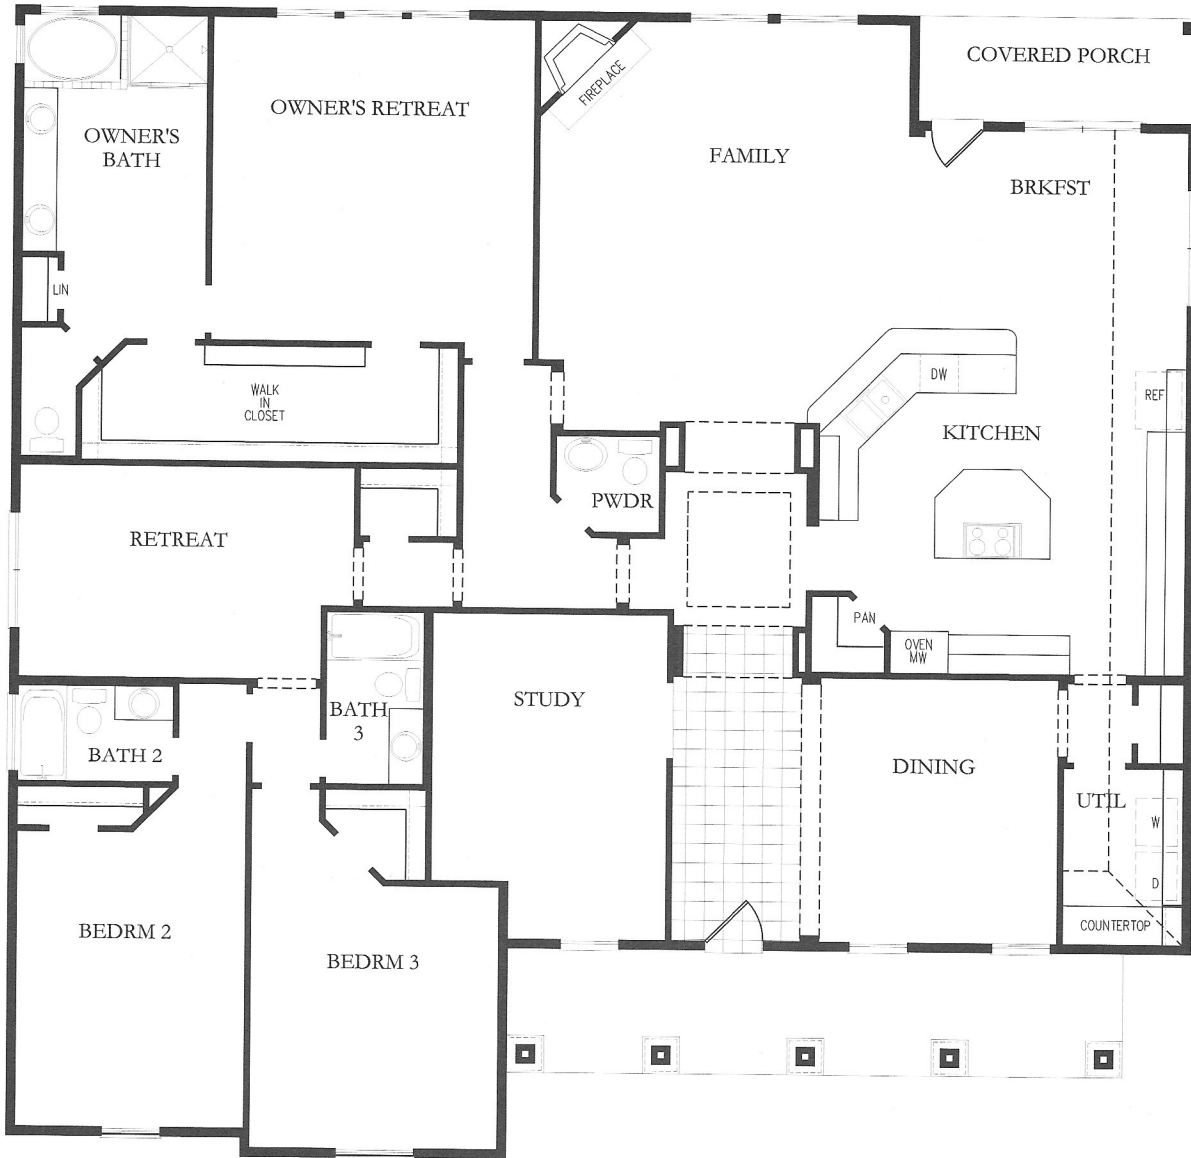

- (2) - MULTI MEDIA
- (5) - COMBINATION OF TV OR PHONE
- (2) SPEAKERS AT BACK PATIO

FLOOR PLAN

THE DEVLIN

3718 love prelude spring
 3706 ~~sunshine point~~

5/28/2013
4047h1_Opt2

David Weekley Homes.com