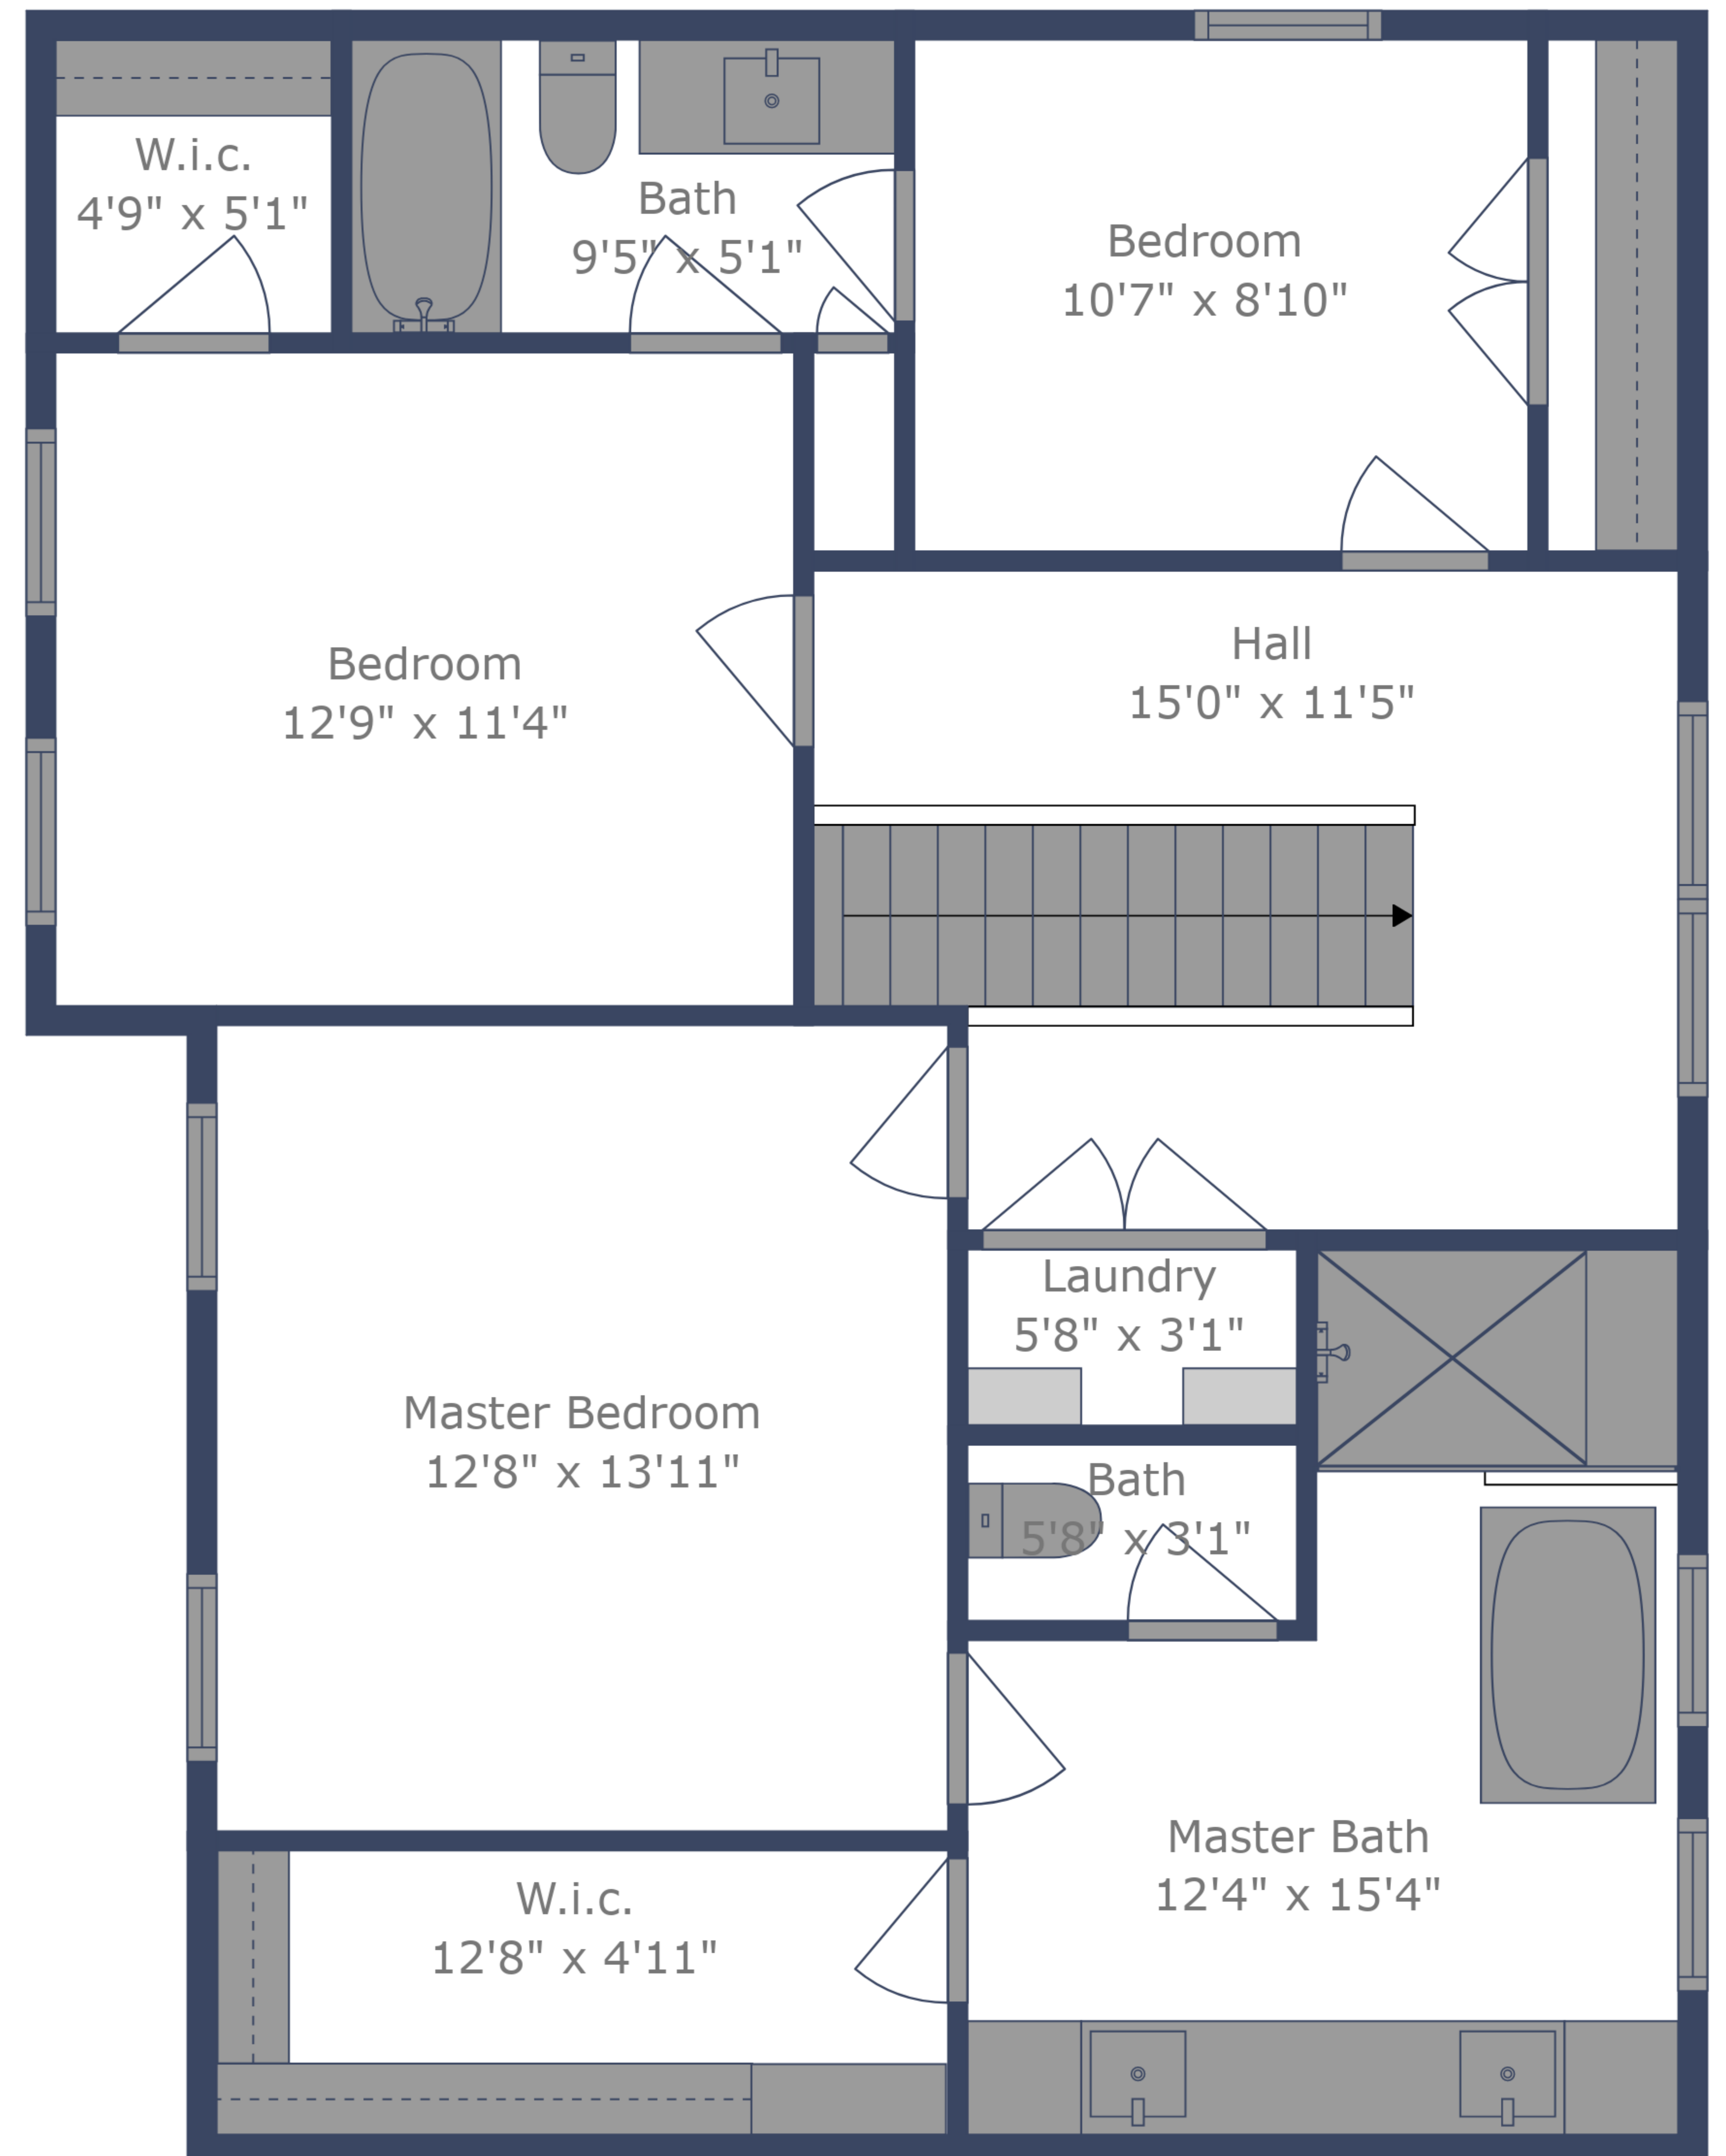

Total scanned area: 1956 sq. ft

Total scanned area: 1956 sq. ft

Floor 1

Floor 2

Total scanned area: 1956 sq. ft