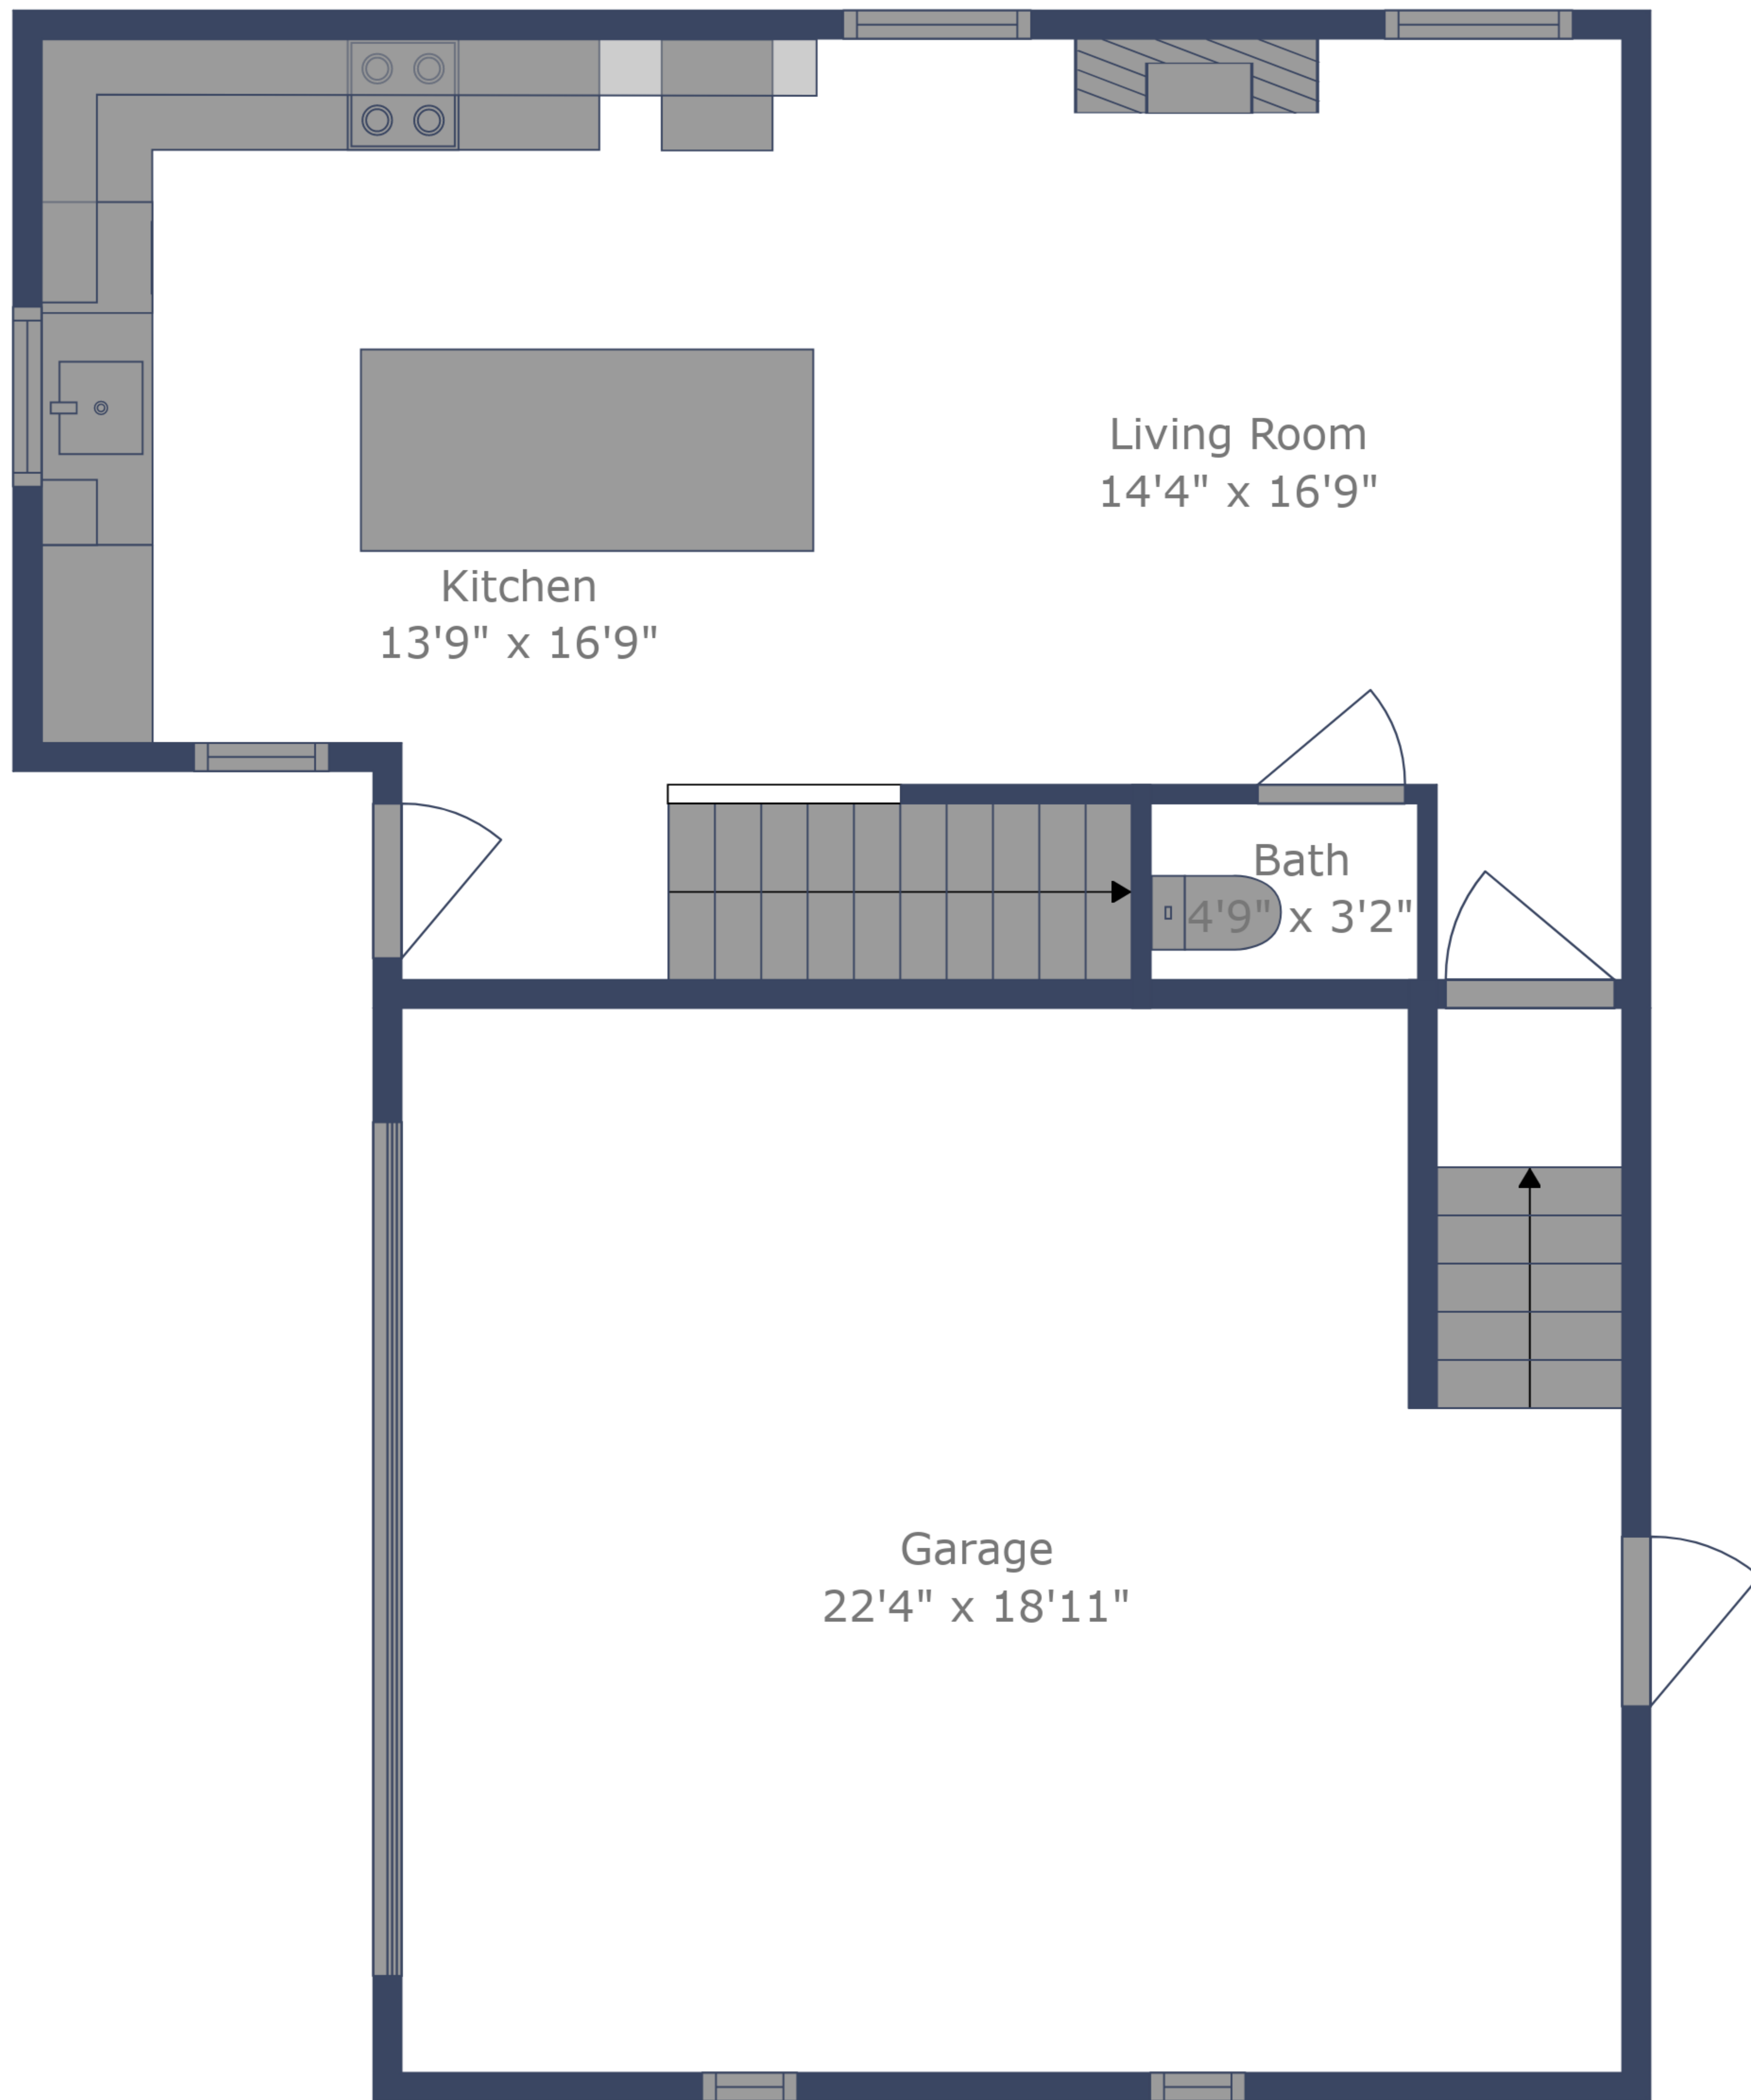

Total scanned area: 1956 sq. ft

Total scanned area: 1956 sq. ft

Floor 1

Floor 2

Total scanned area: 1956 sq. ft