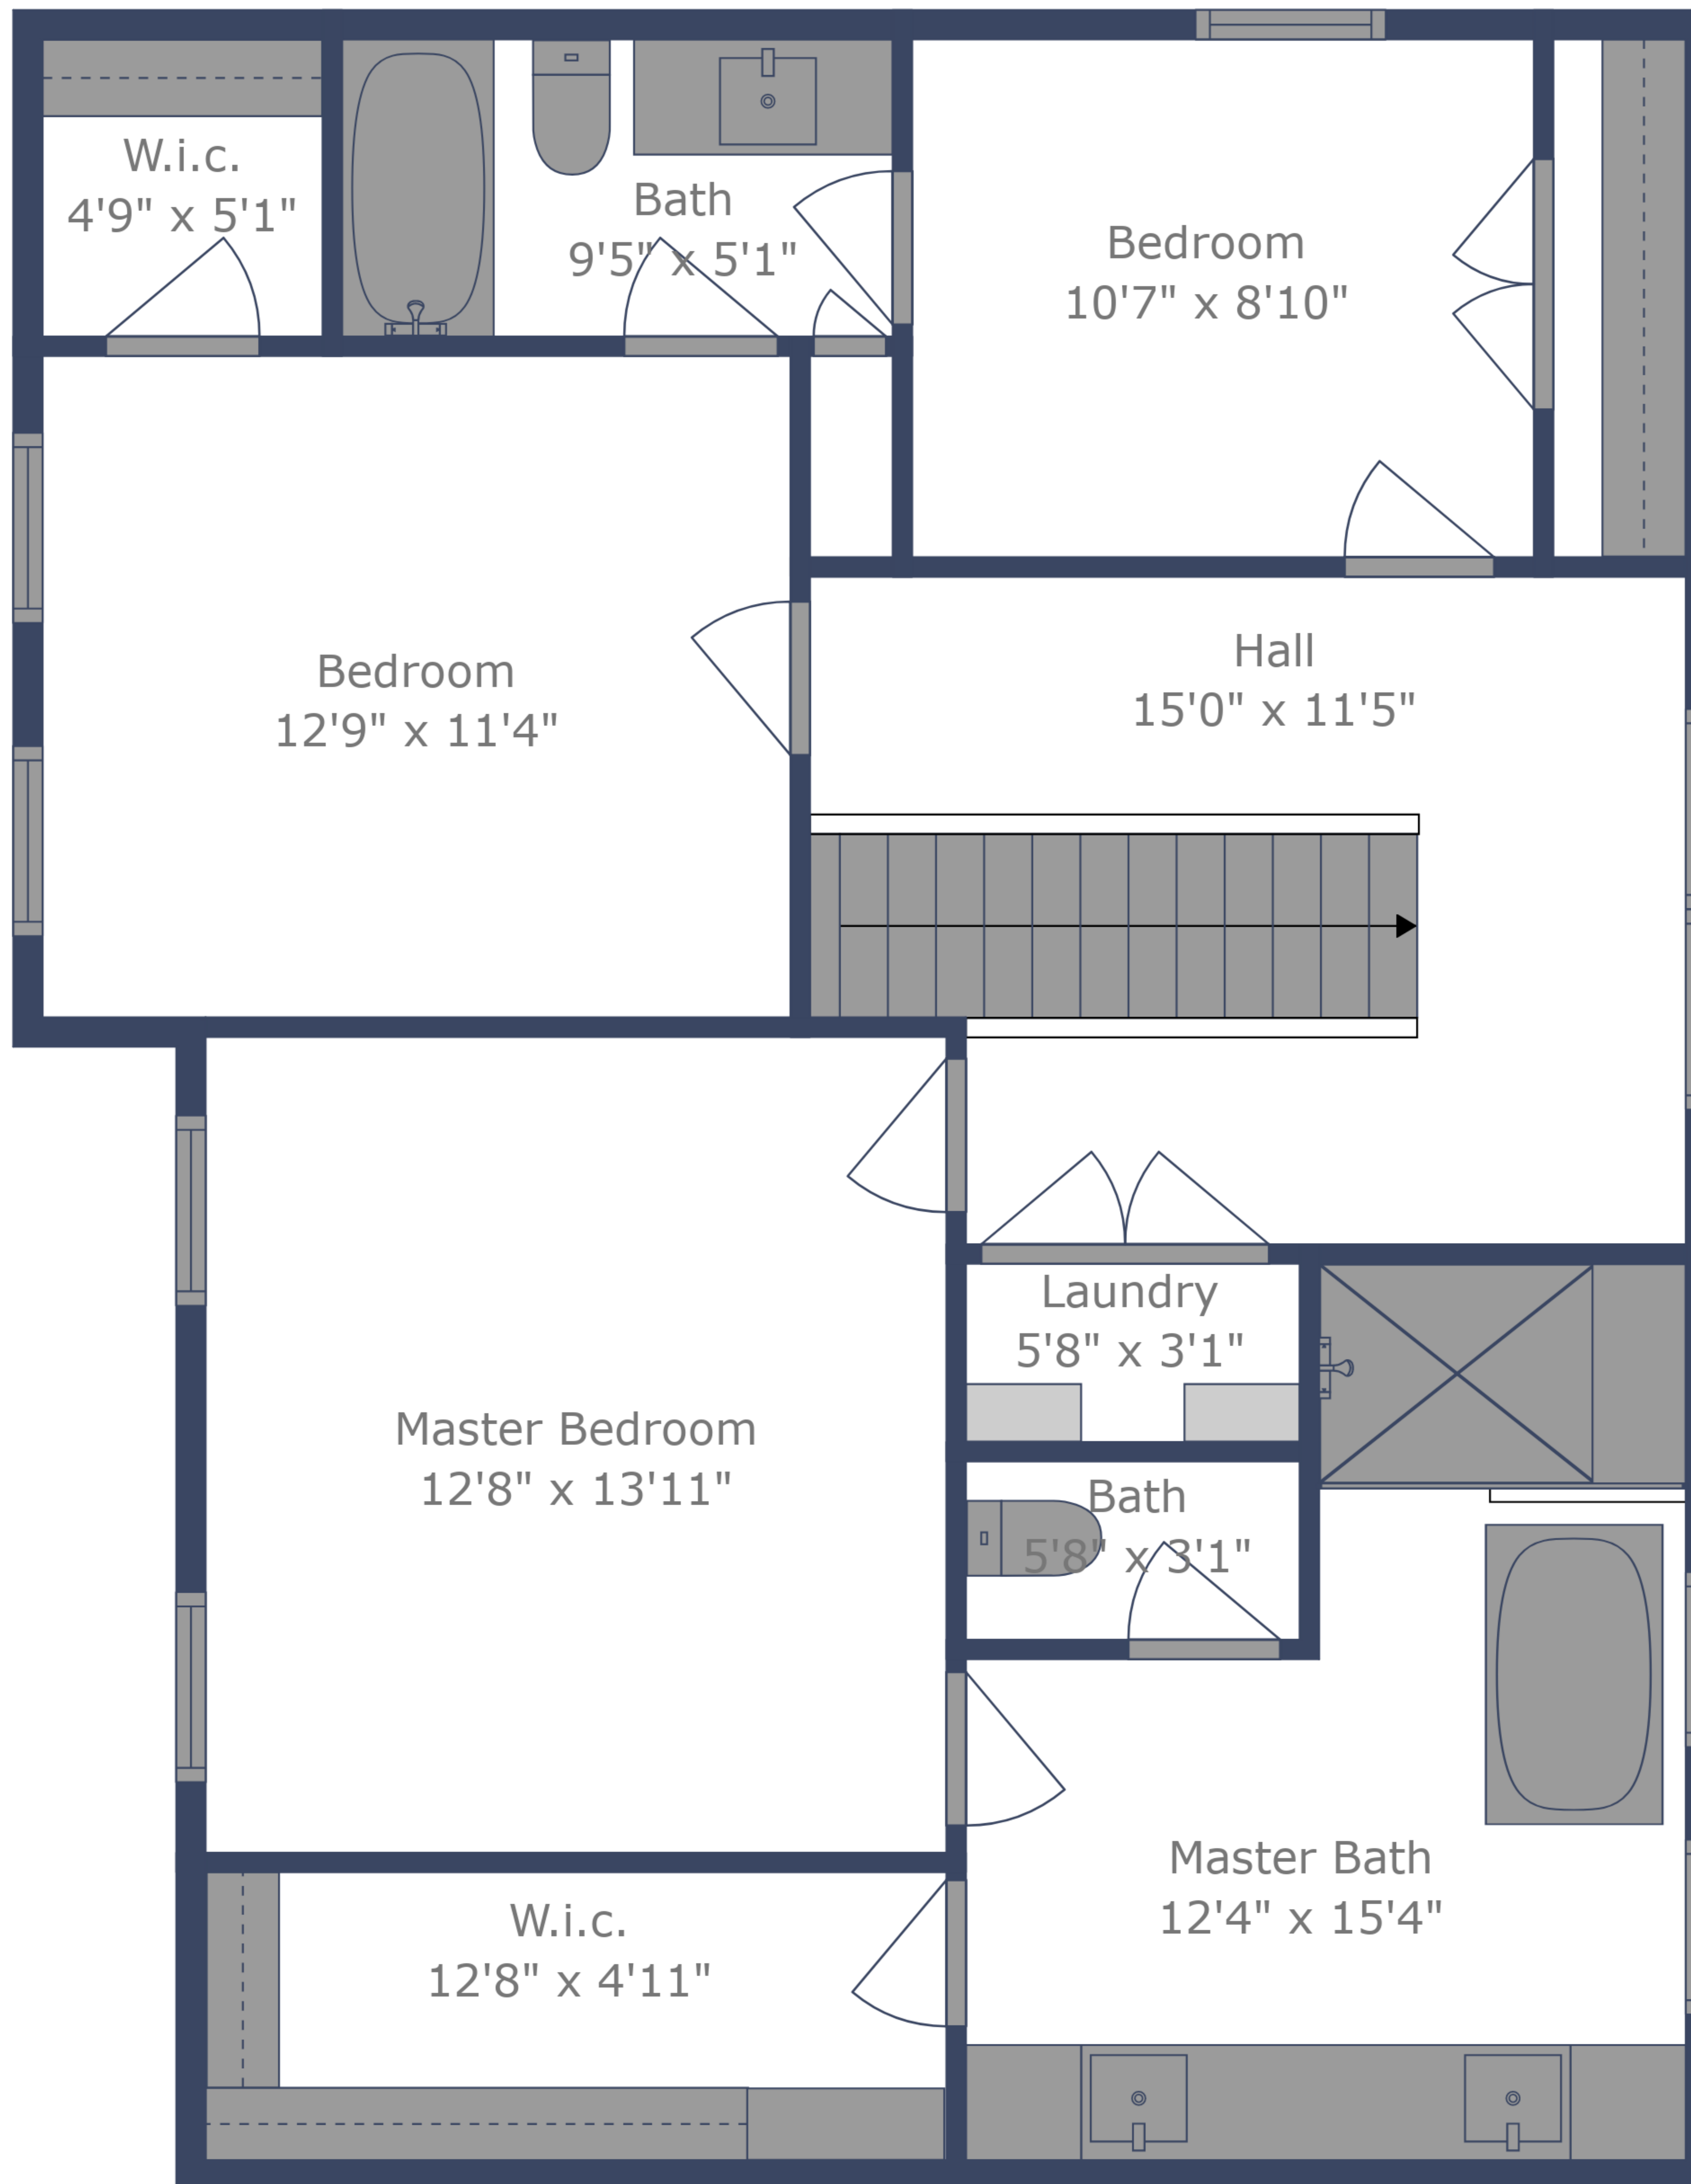

Total scanned area: 1956 sq. ft

Total scanned area: 1956 sq. ft

Floor 1

Floor 2

Total scanned area: 1956 sq. ft