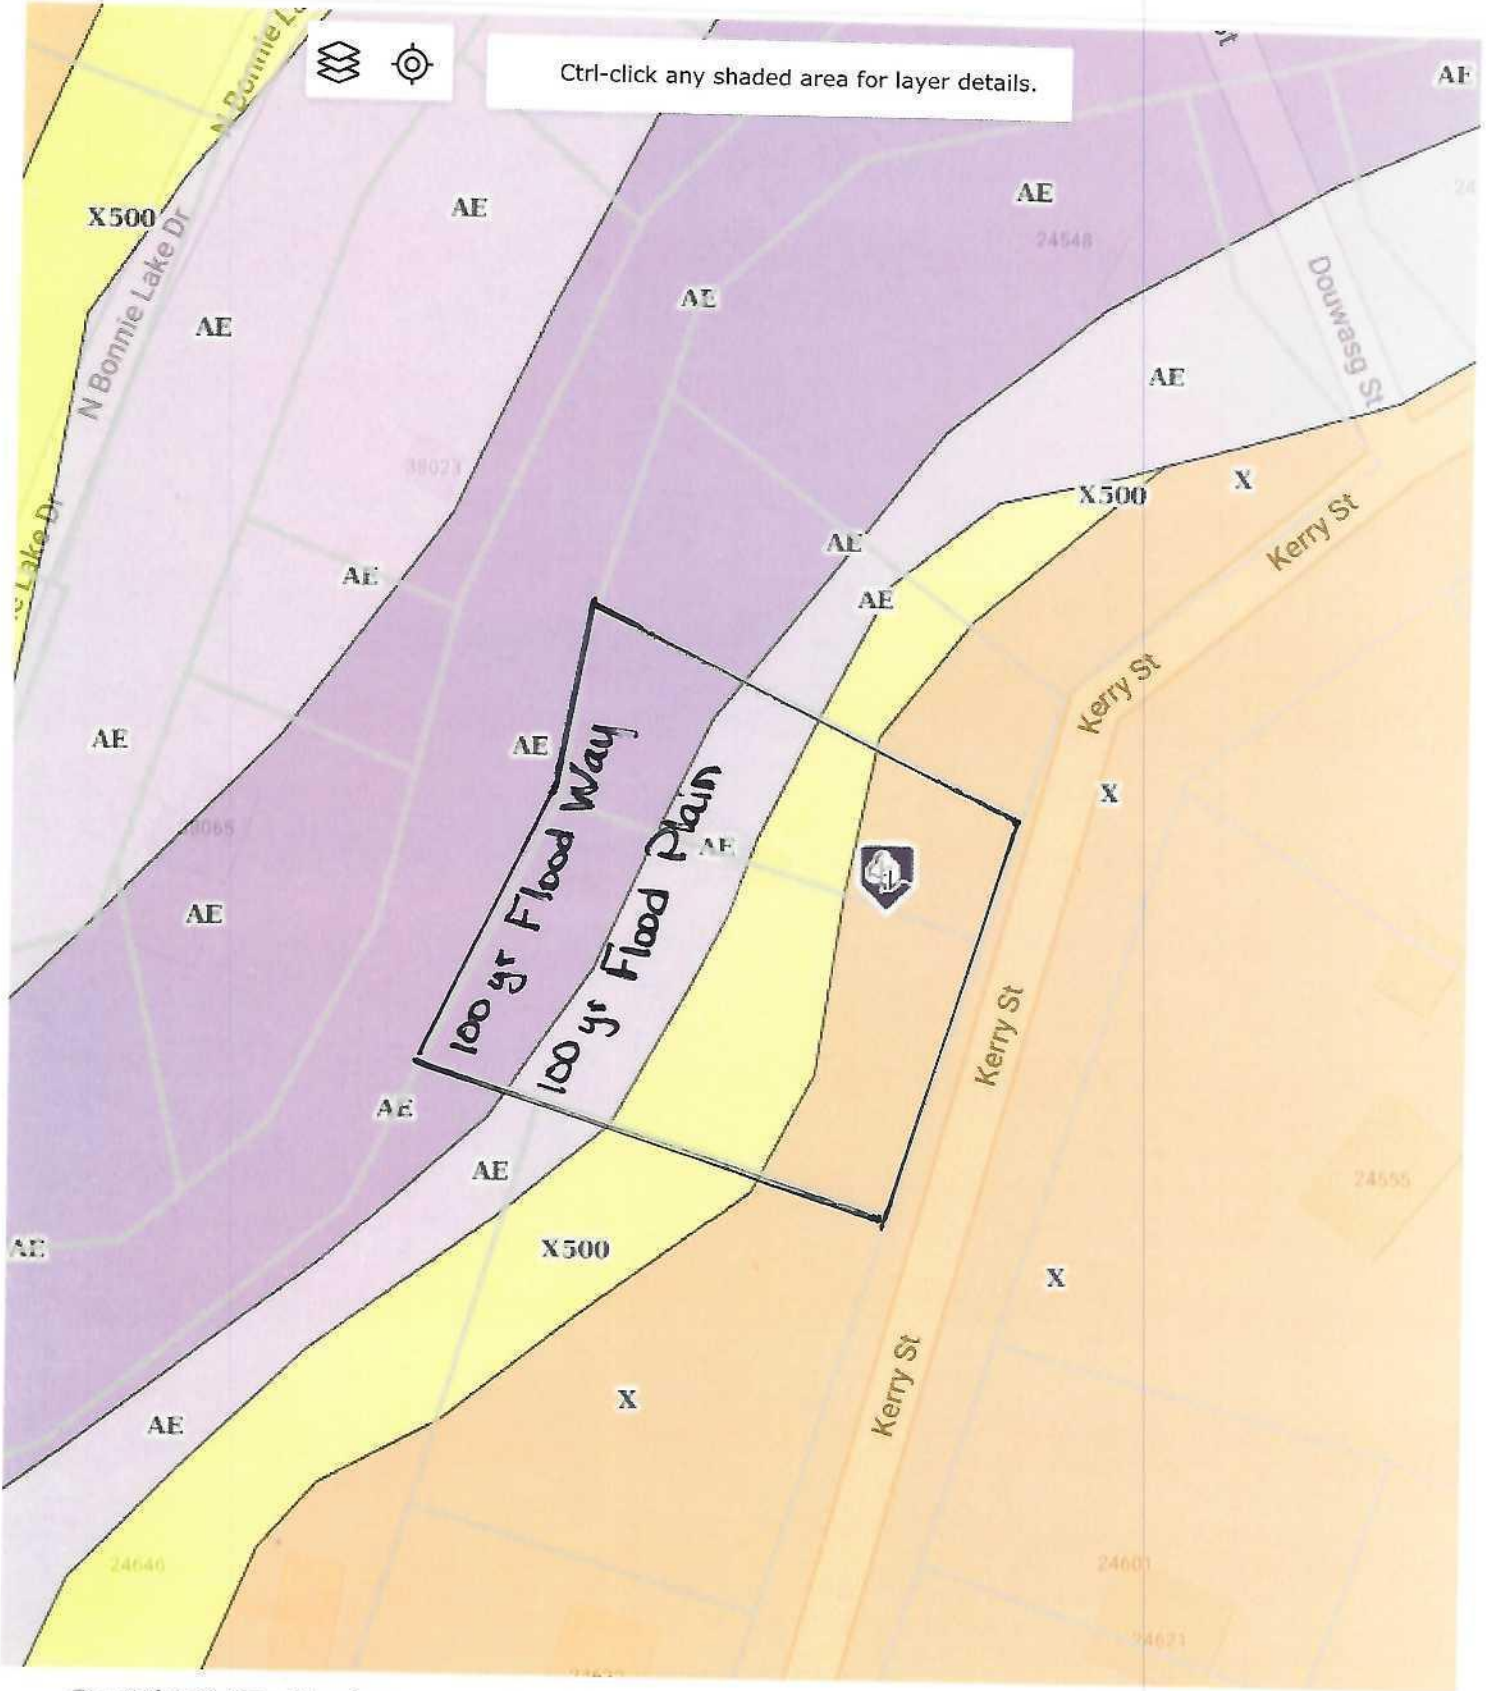

Google Street View

Click any parcel for parcel details.

Parcel Disclaimer

Ruler

Legend

Click any parcel for parcel details.

ake Dr
N Dunne

Lot 1

Douag St

Kerry St

North 1/2 of Lot 2

Kerry St

84 feet

196 feet

South 1/2 of Lot 2

118 feet

174 feet

Lot 3

204 feet

Kerry St

Lot 4

Kerry St

Ctrl-click any shaded area for layer details.

Coastal 100-Year Floodway Coastal 100-year Floodplain 100-year Floodway 100-year Floodplain
500-year Floodplain incl. levee protected area Out of Special Flood Hazard Area