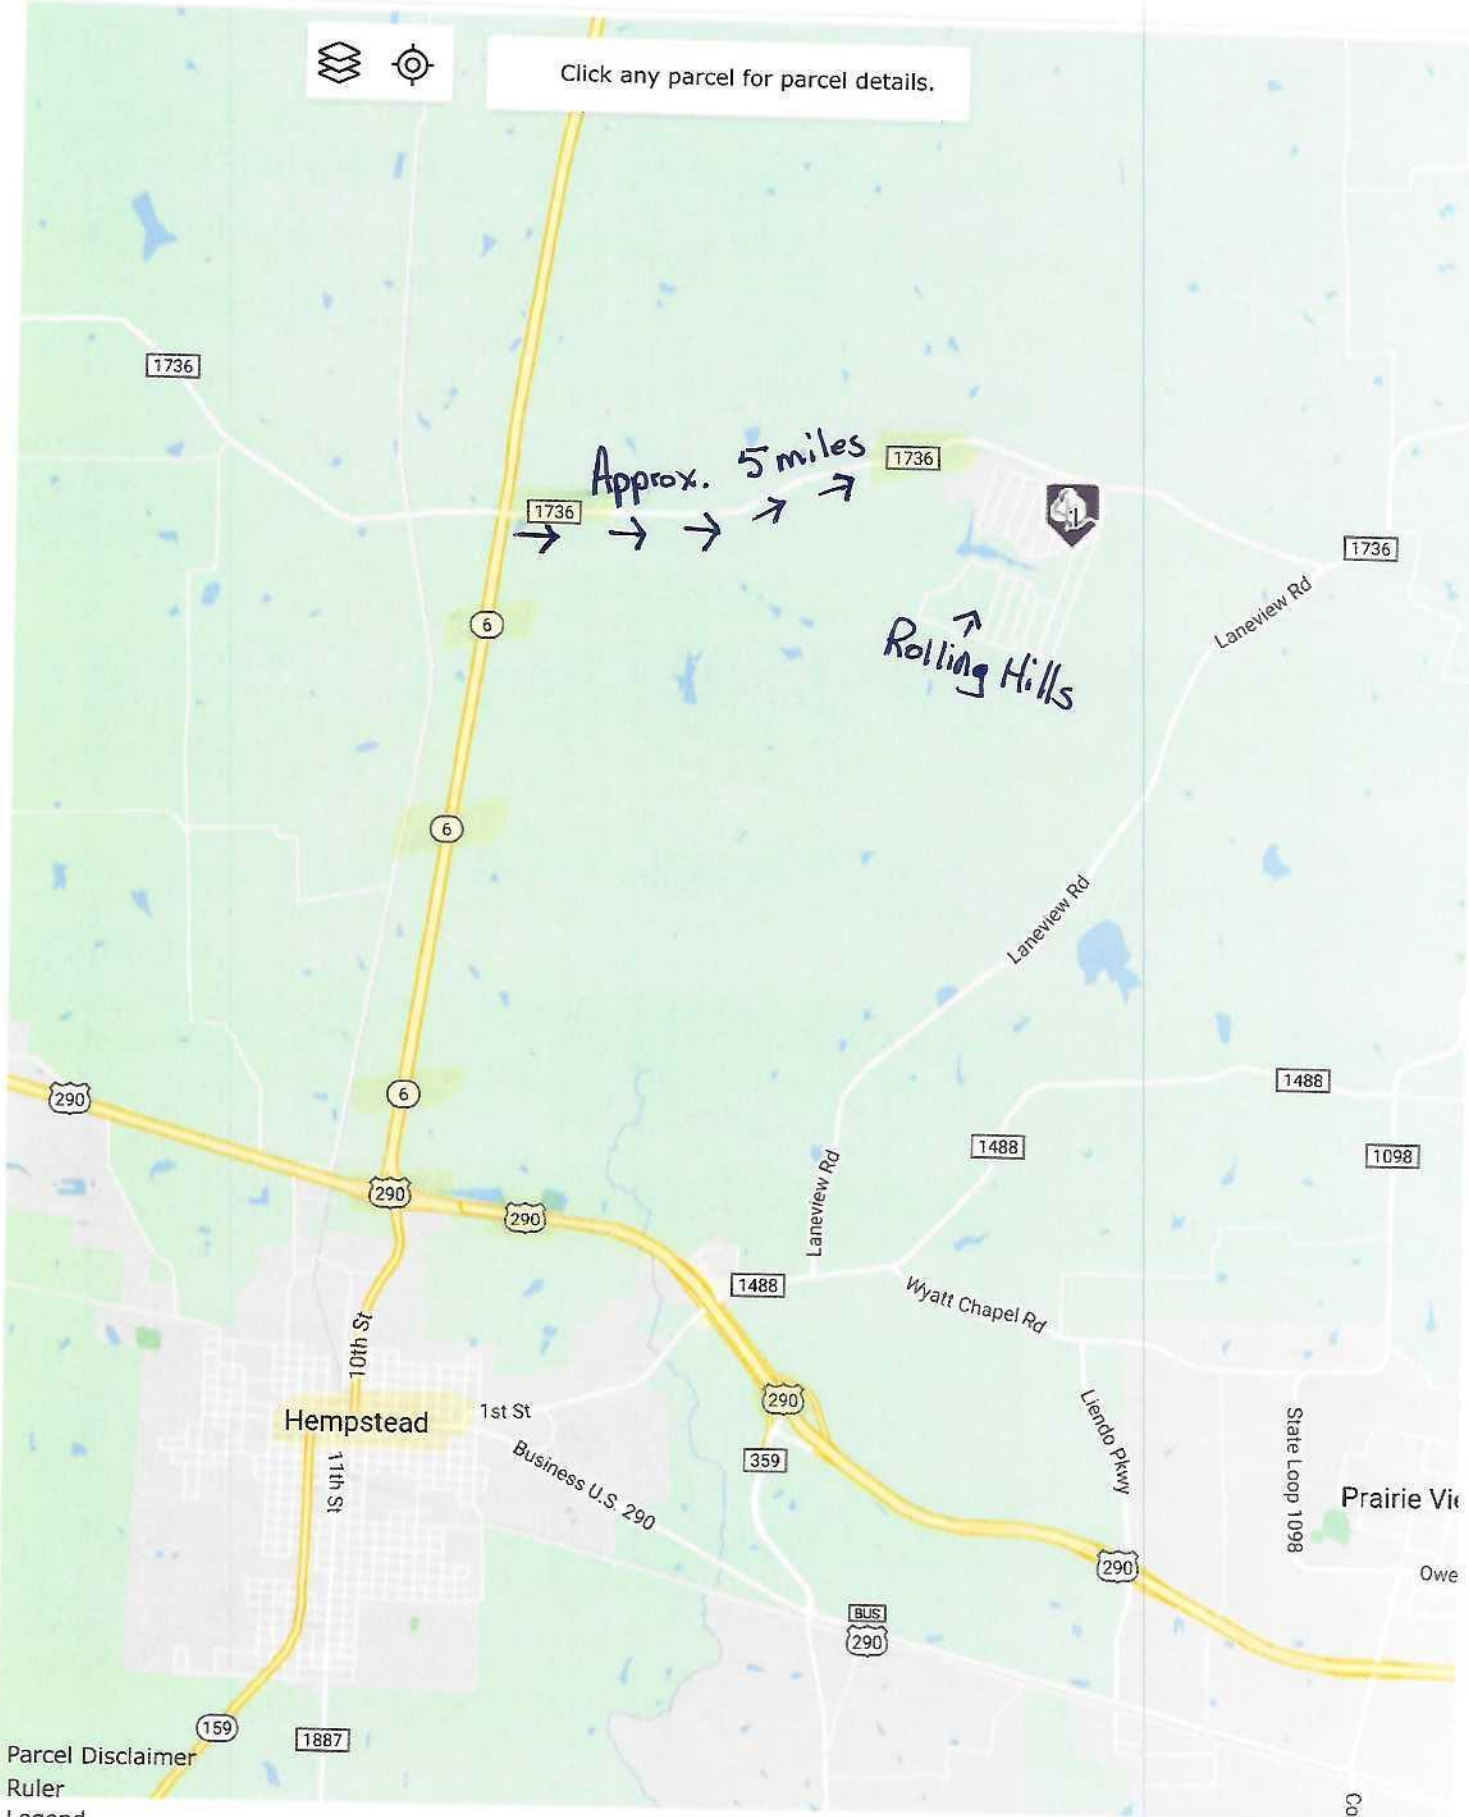

Click any parcel for parcel details.

Map

Google Street View

Click any parcel for parcel details.

Parcel Disclaimer
Ruler
Legend

Click any parcel for parcel details.

Parcel Disclaimer
Ruler
Legend

Map

Google Street View

Click any parcel for parcel details.

Parcel Disclaimer

Ruler

Legend

Click any parcel for parcel details.

ake Dr
N Dunne

Lot 1

Douag St

Kerry St

North 1/2 of Lot 2

Kerry St

84 feet

196 feet

South 1/2 of Lot 2

118 feet

174 feet

Lot 3

204 feet

Kerry St

Lot 4

Kerry St

Ctrl-click any shaded area for layer details.

Coastal 100-Year Floodway Coastal 100-year Floodplain 100-year Floodway 100-year Floodplain
500-year Floodplain incl. levee protected area Out of Special Flood Hazard Area