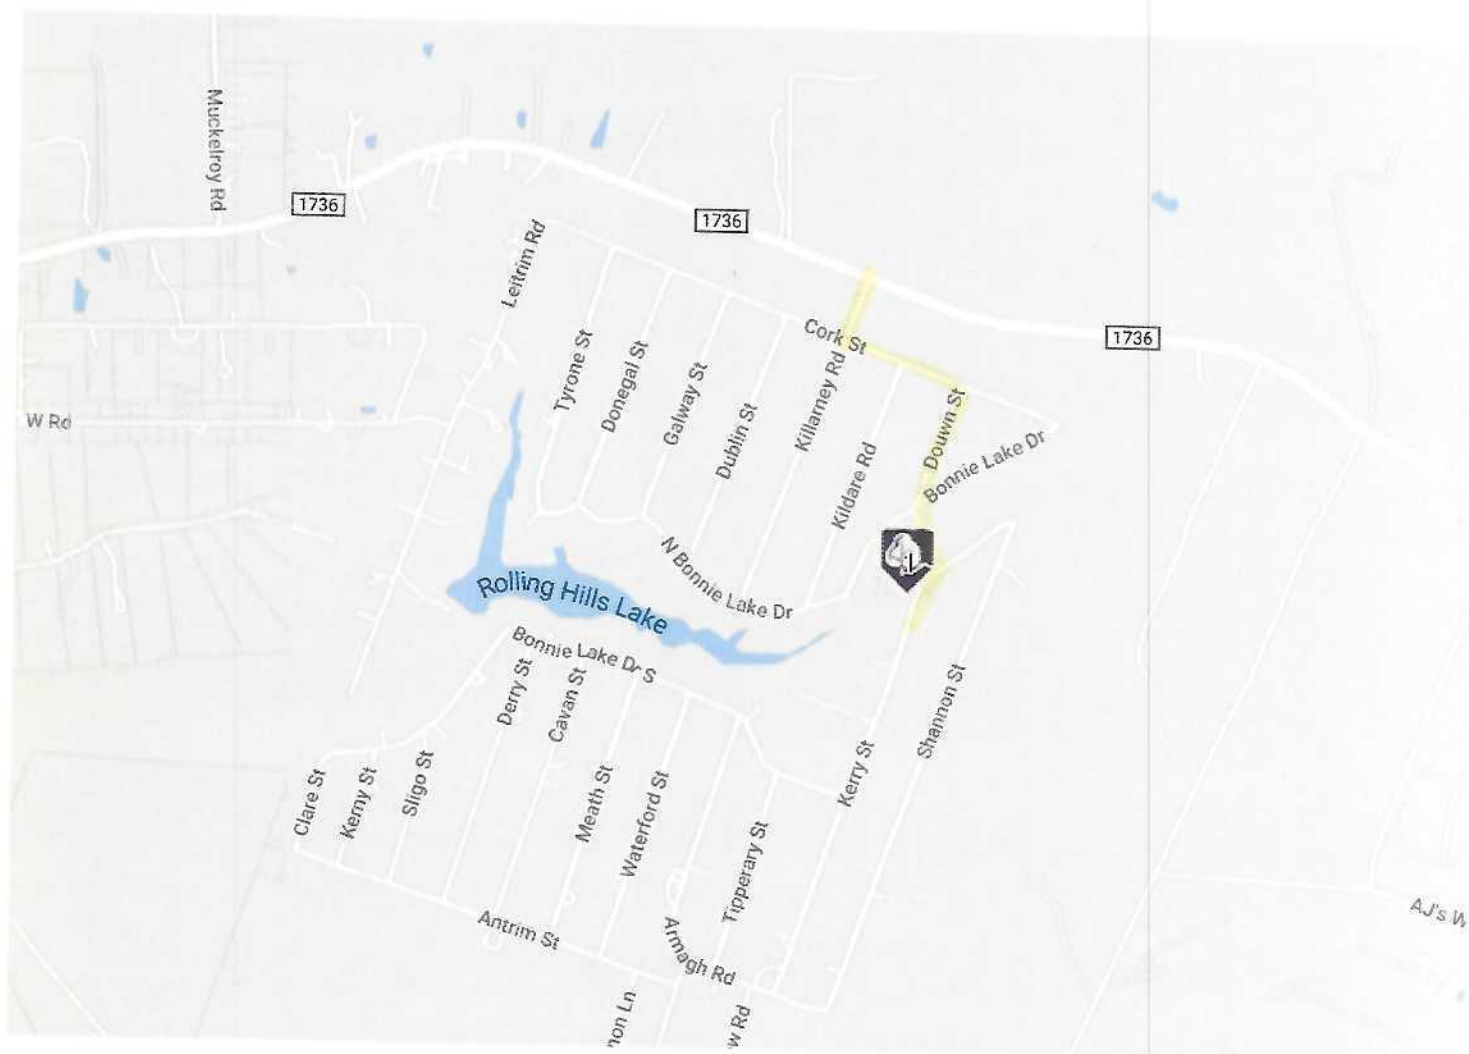

Click any parcel for parcel details.

Map

Google Street View

Click any parcel for parcel details.

Parcel Disclaimer
Ruler
Legend

Click any parcel for parcel details.

Parcel Disclaimer
Ruler
Legend

Map

Google Street View

Click any parcel for parcel details.

Parcel Disclaimer

Ruler

Legend

Click any parcel for parcel details.

ake Dr
N Dunne

Lot 1

Douag St

Kerry St

North 1/2 of Lot 2

Kerry St

84 feet

196 feet

South 1/2 of Lot 2

118 feet

Parcel Disclaimer
Ruler
Legend
Google