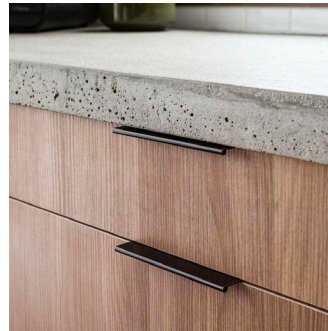

Location: Front, Interior & Exterior Doors

Location: All Cabinets

Location: All Bathrooms

Location: All Bathrooms

Location: All Bathrooms

Edge Pull

FLOOR AND DOORS

Location: Throughout