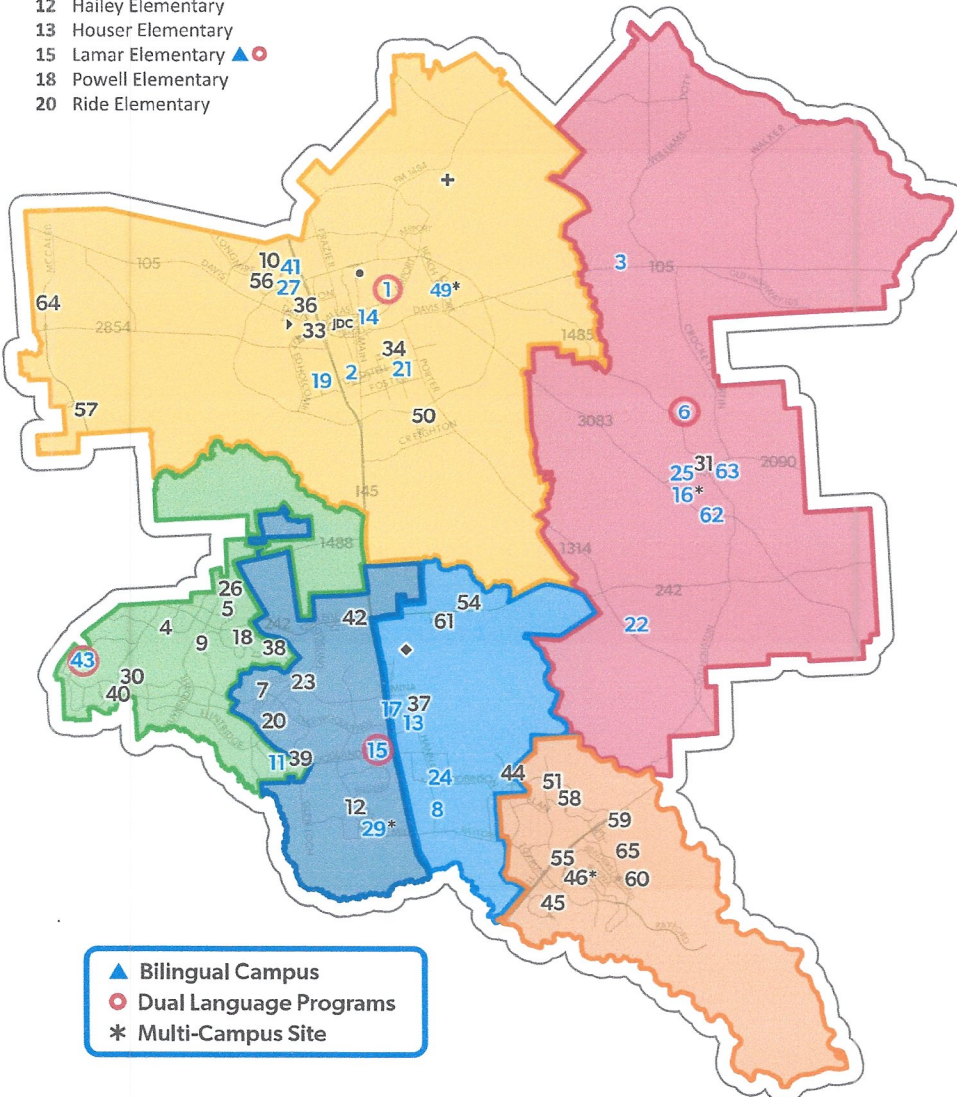

Grand Oaks Feeder Zone

1. High School
   59 Grand Oaks High School
2. Junior High School
   46* York Junior High
3. Intermediate Schools
   46* Cox Intermediate
   60 Clark Intermediate
4. Elementary Schools
   51 Birnham Woods Elementary
   58 Bradley Elementary
   45 Broadway Elementary
   8 Ford Elementary
   65 Hines Elementary
   55 Snyder Elementary

Oak Ridge Feeder Zone

1. High School
   37 Oak Ridge High School
   37 Oak Ridge HS - 9th grade campus and Academy for Careers in Engineering & Science
2. Junior High School
   54 Irons Junior High
3. Intermediate Schools
   24 Vogel Intermediate ▲
4. Elementary Schools
   8 Ford Elementary ▲
   13 Houser Elementary ▲
   44 Kaufman Elementary
   17 Oak Ridge Elementary ▲
   61 Suchma Elementary (K-6)

The Woodlands Feeder Zone

1. High School
   30 The Woodlands High School
   38 The Woodlands HS - 9th grade campus
2. Junior High School
   39 McCullough Junior High
3. Intermediate Schools
   26 Mitchell Intermediate
   29* Wilkerson Intermediate ▲
4. Elementary Schools
   4 Buckalew Elementary
   5 Bush Elementary
   43 Deretchin Elementary (PK-6) ▲○
   9 Galatas Elementary
   11 Glen Loch Elementary ▲
   18 Powell Elementary
   40 Tough Elementary (K-6)

- Deane L. Sadler Administration / Technology Center
  3205 West Davis • Conroe, Texas
- Walter P. Jett Teacher Training Center
  19043 David Memorial Dr. • Shenandoah, Texas
- DAEP and JJAEP
  2235 N. First Street • Conroe, Texas