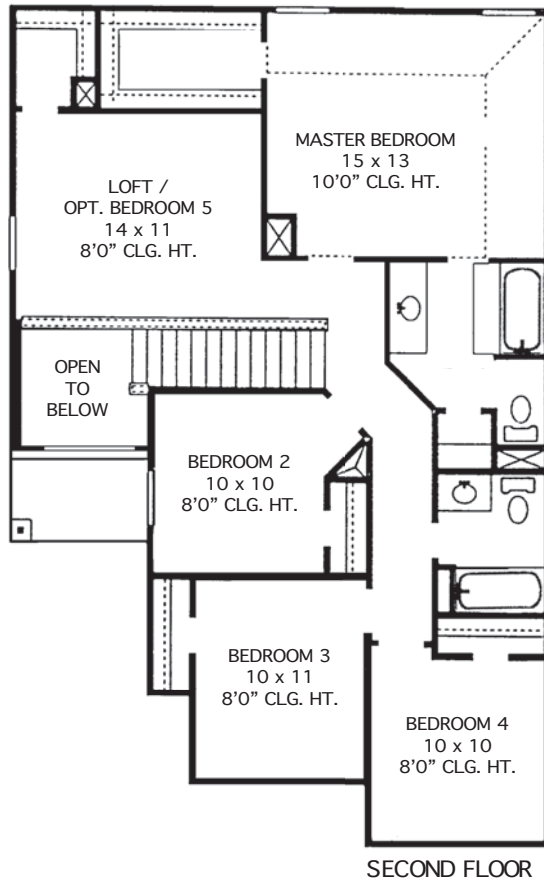

THE ELGIN • 1,892 Sq. Ft.

- 4 Bedrooms, 2 1/2 Baths
- Spacious Family Room
- Loft or Optional 5th Bedroom
- Spacious Master Bedroom

OPT. MASTER BATH