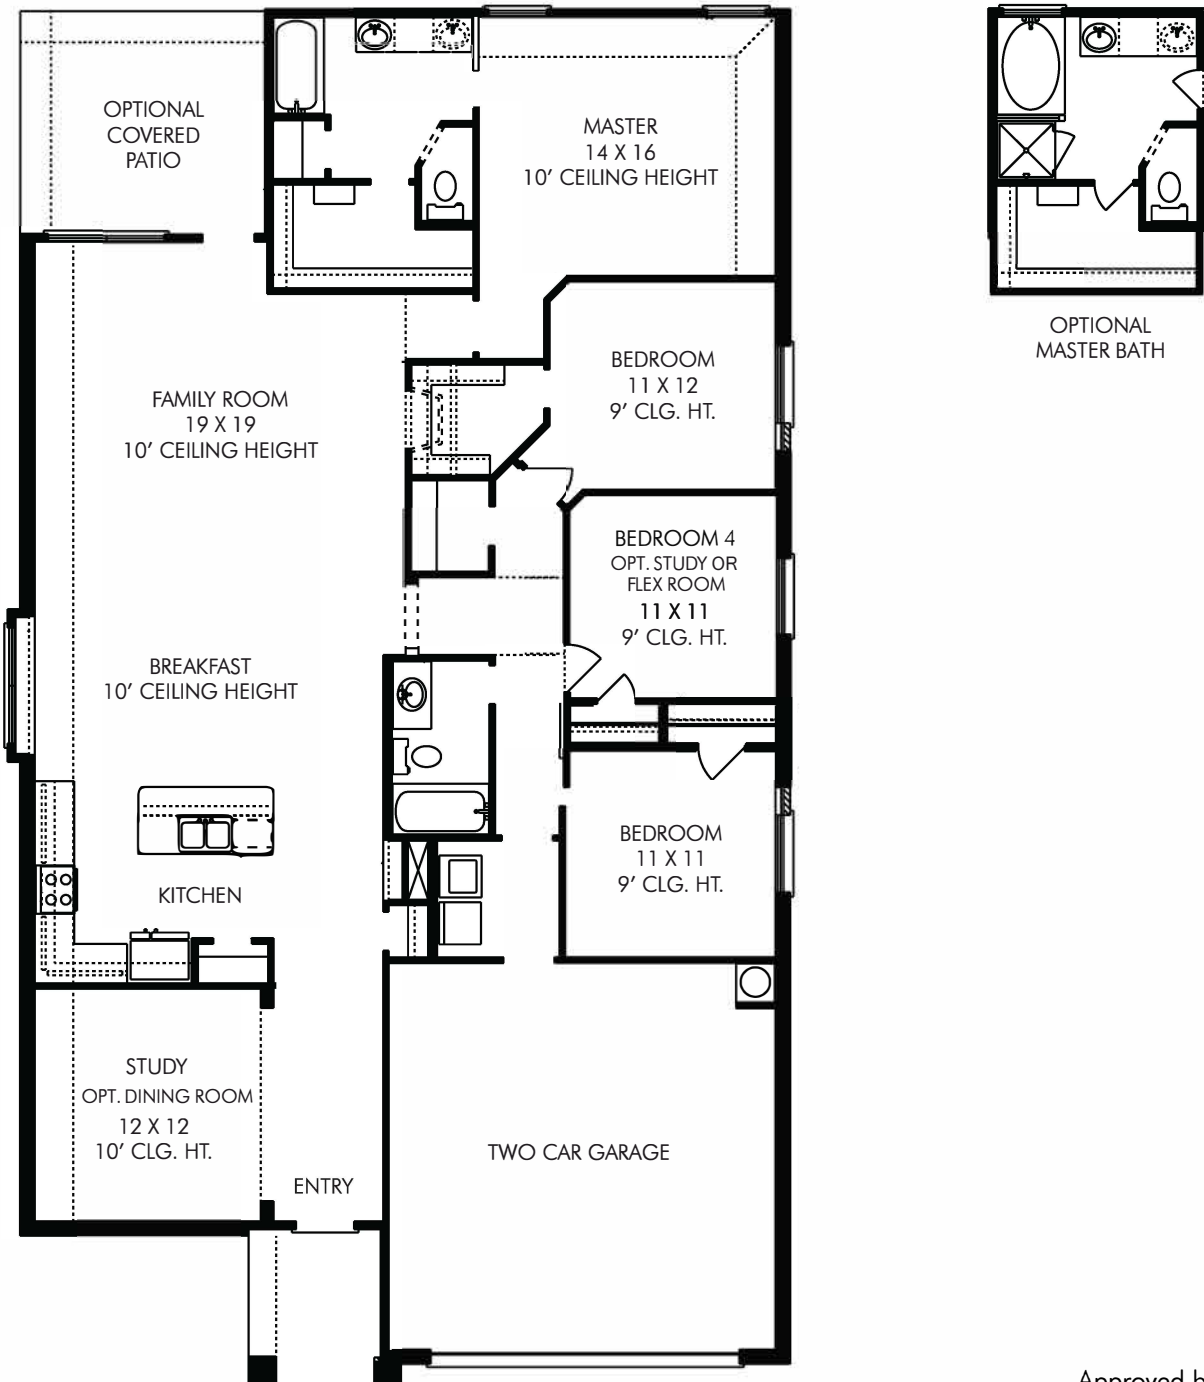

## THE AINTREE • 2,070 Sq. Ft.

- 4 Bedrooms, 2 Baths
- Spacious Family Room
- Convenient Utility Room
- Oversized Master Bedroom with Large Walk-In Closet

Approved by: 1/23/2023

All square footage is approximate. Anglia Homes reserves the right to change specifications and designs without notice.