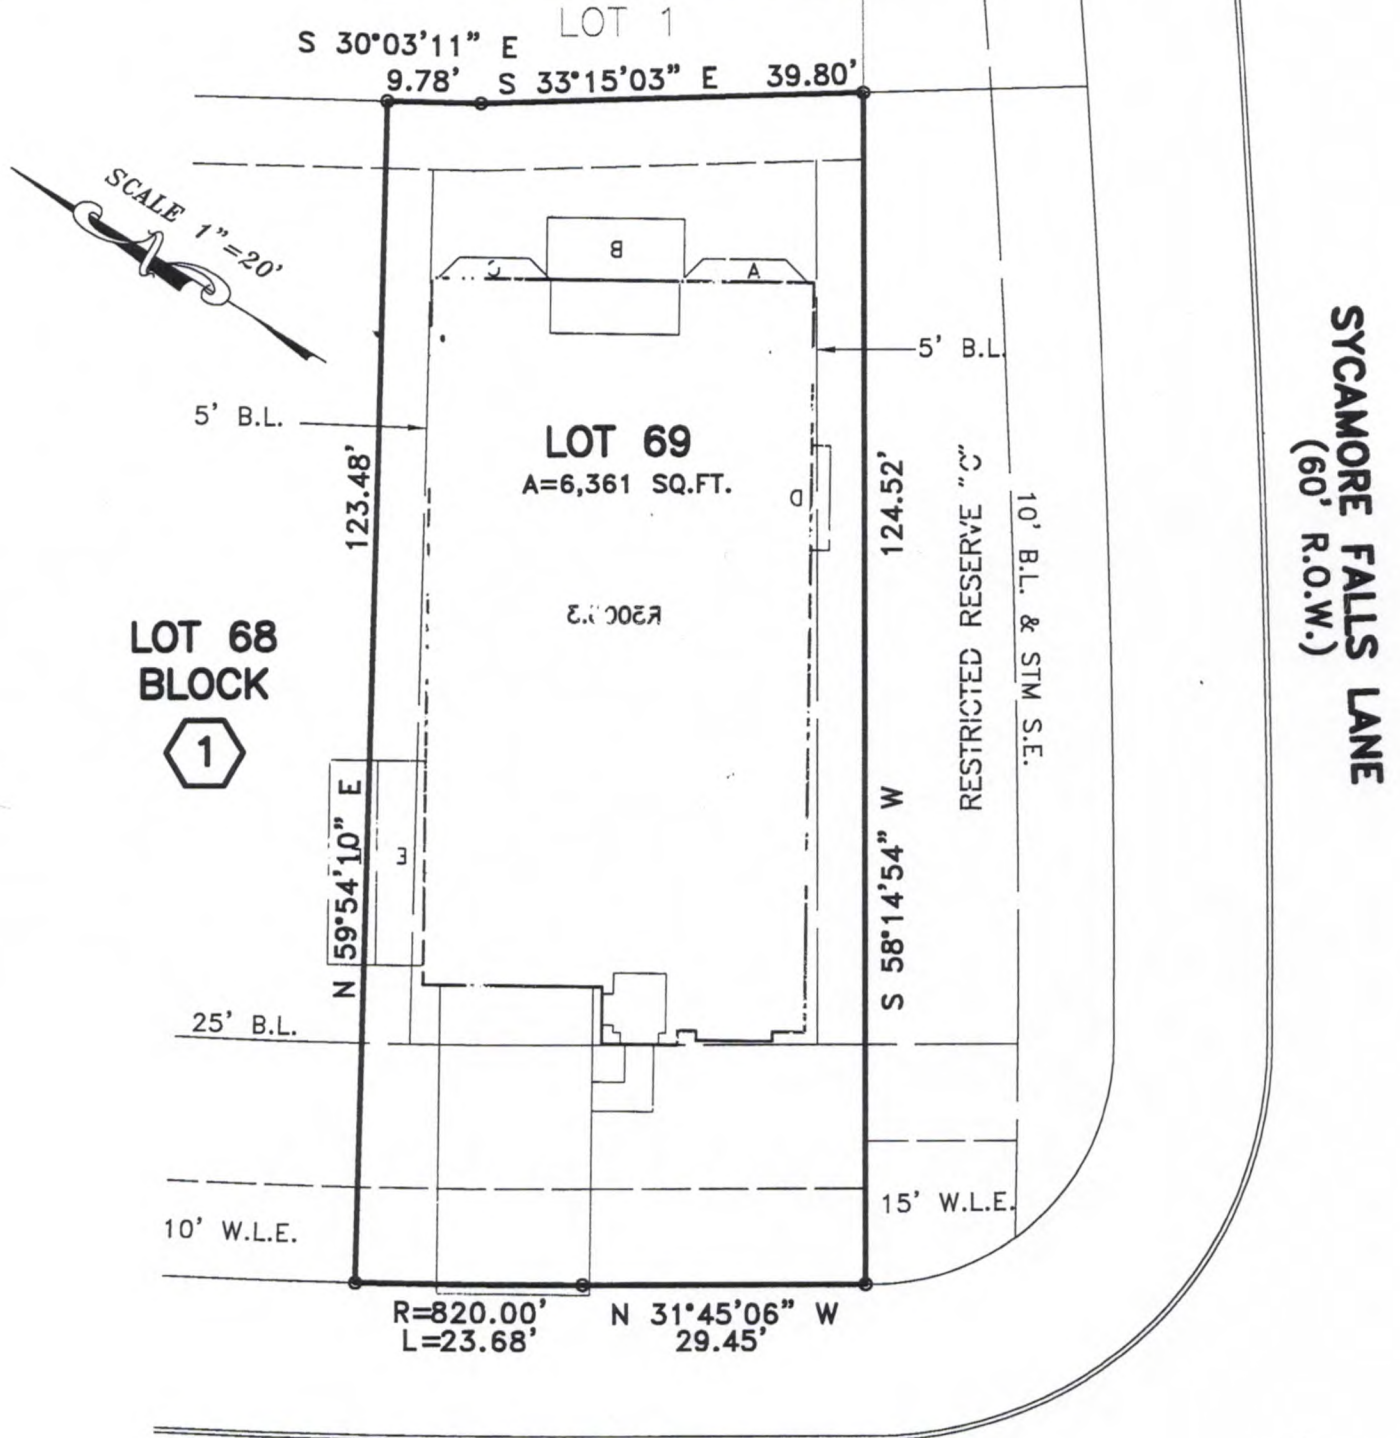

AVAILABLE OPTIONS

OPTION	NOTE
MASTER BAY	A
EXTENDED COV'D PATIO	B
BREAKFAST BAY	C
EXTENDED MASTER BATH	D
2nd FLOOR	E
PLAT 160-20160199, F.B.C.P.R.	F

CRESCENT VISTA DRIVE  
(60' R.O.W.)

CRESCENT VISTA DRIVE  
LOT 69, BLOCK 1, CREEK FALLS AT  
CROSS CREEK RANCH, SECTION 11