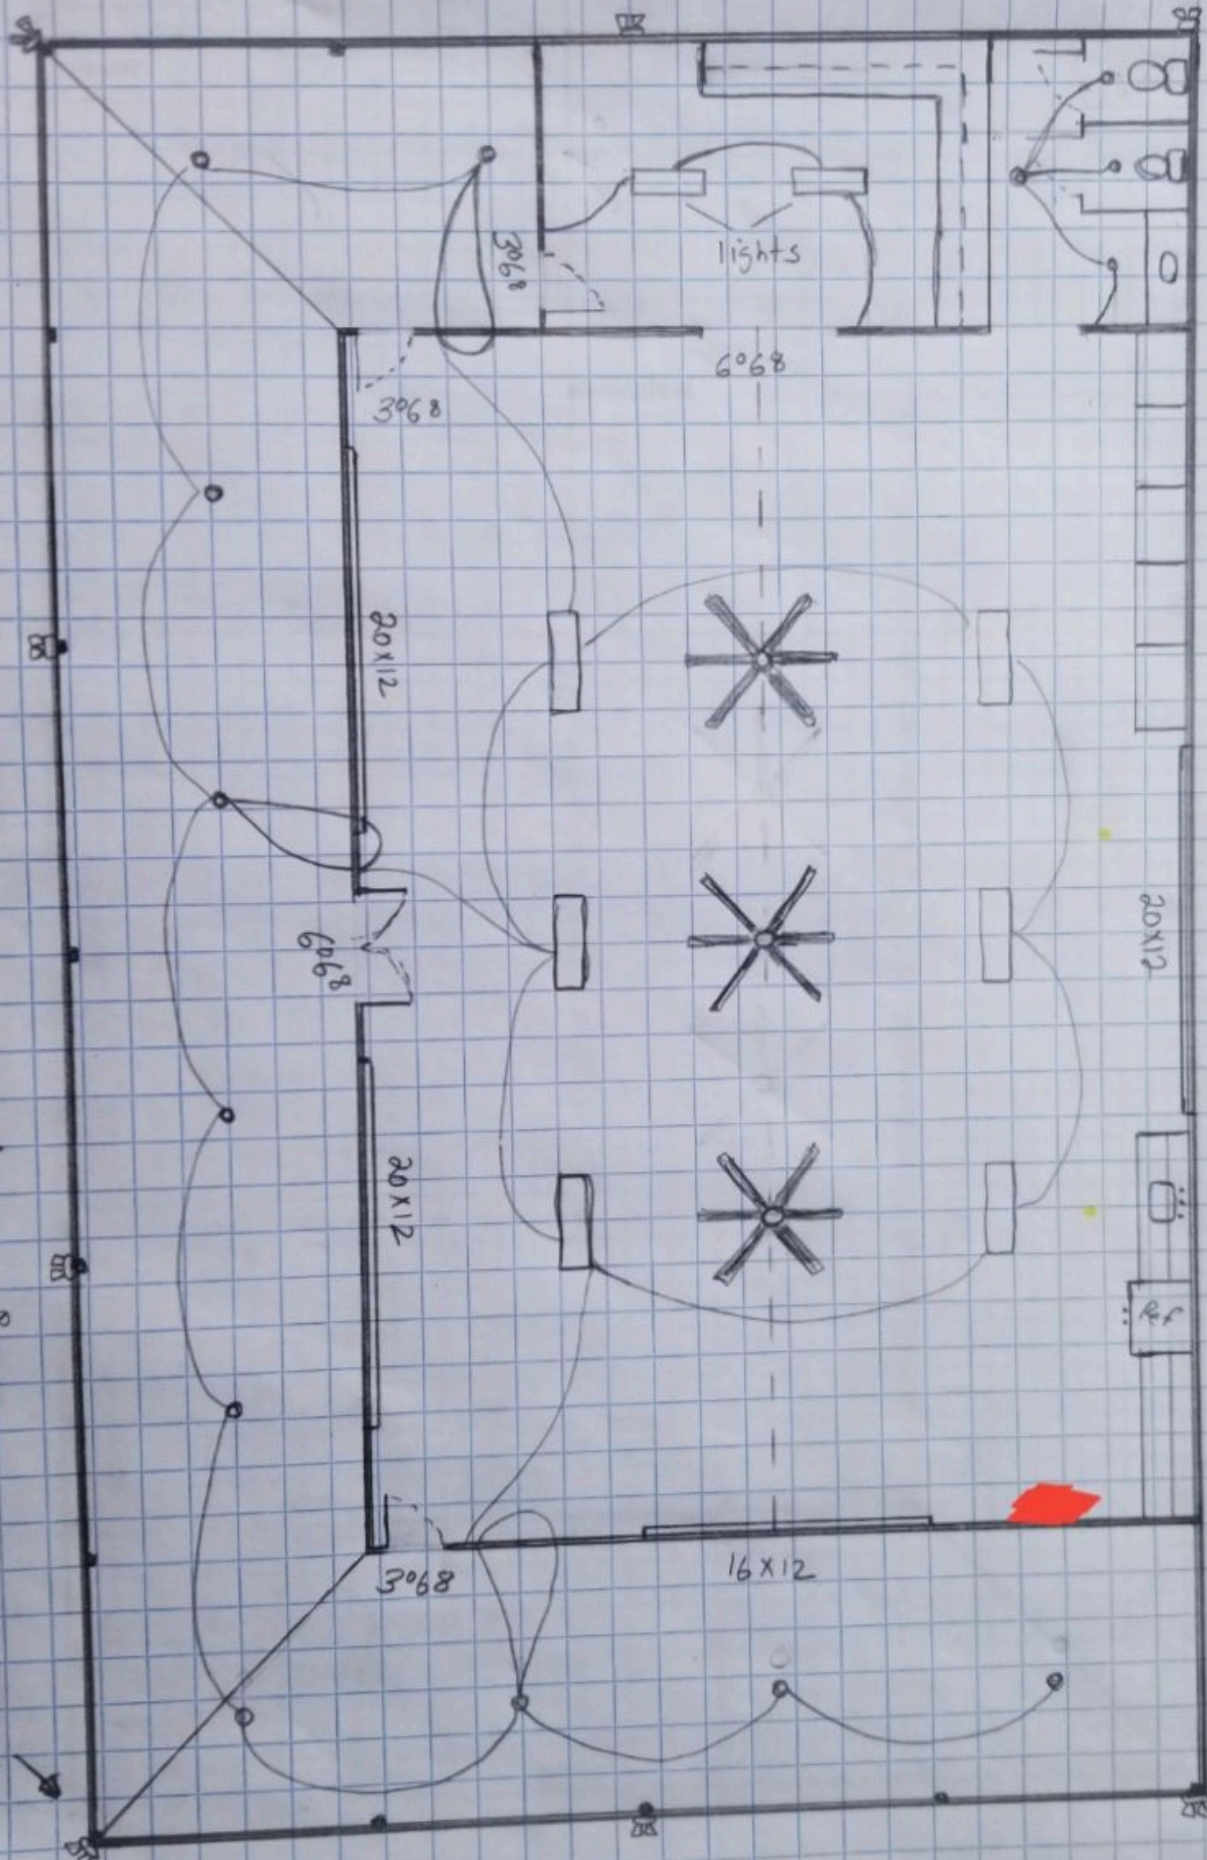

Christmas  
Plugs

Interior and electrical

Fog  
lights

All Christmas  
lights plugs

5890 P under roof  
3580 P shop-barn