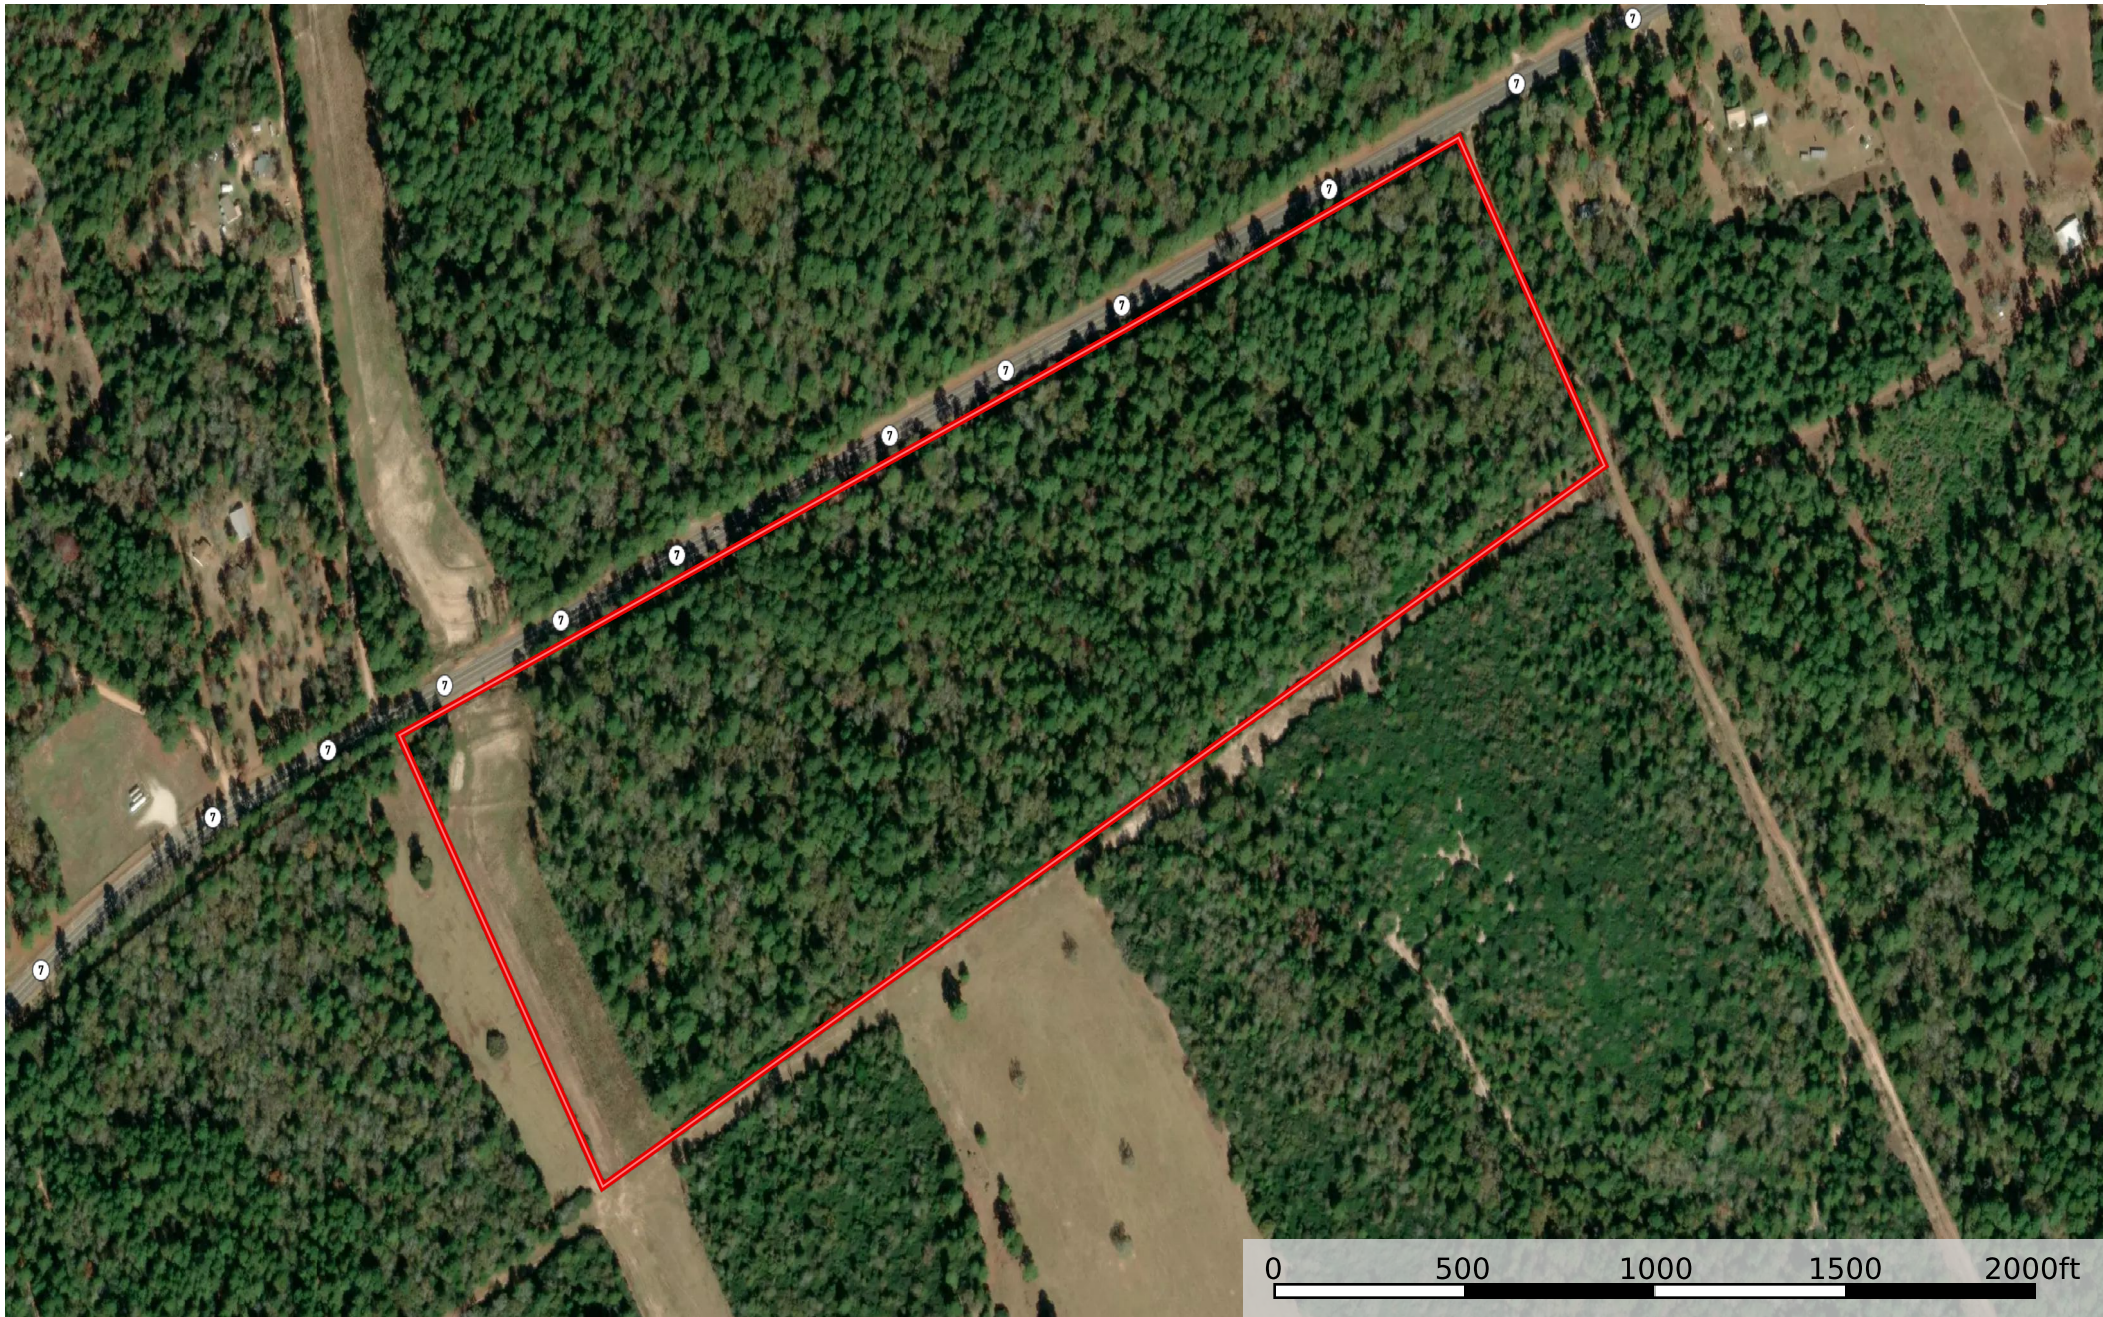

Cox 65
Leon County, Texas, 65 AC +/-

 Boundary

Amy Schwab
3151 Spring Creek Dr

 The information contained herein was obtained from sources deemed to be reliable. Land id™ Services makes no warranties or guarantees as to the completeness or accuracy thereof.