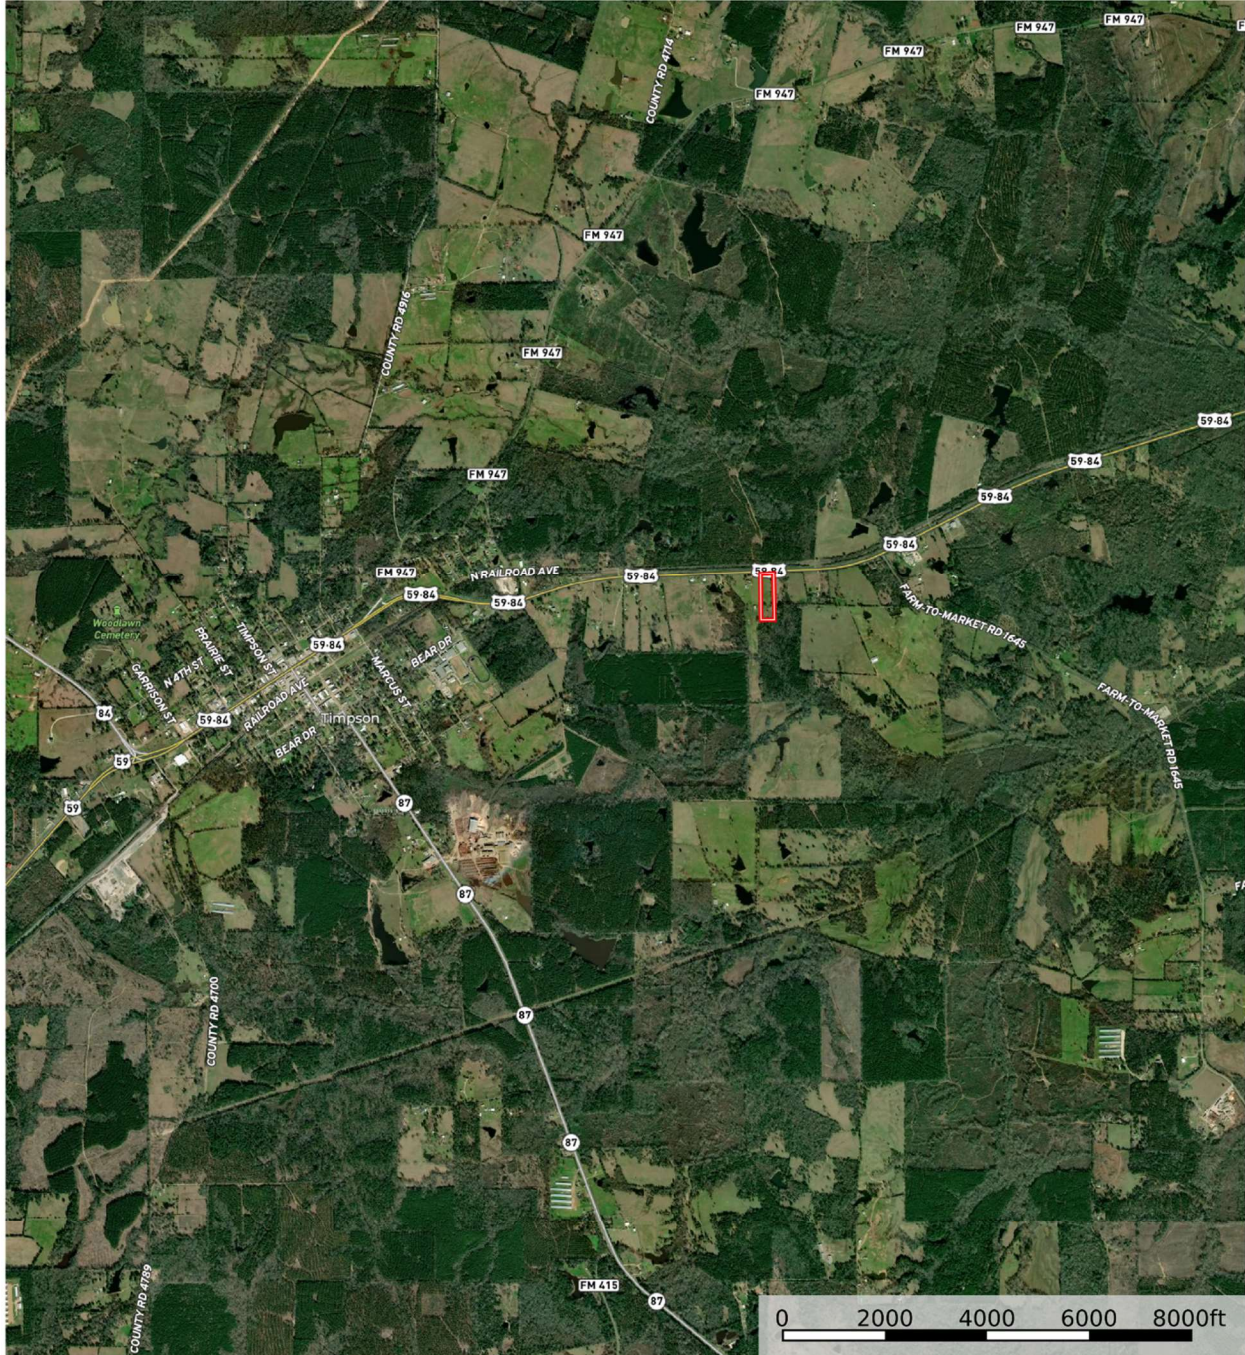

1340 B US HWY 59 N, Timpson
TX 75975

LOCATION

Shelby
5.5+/- Acres

1340 B US HWY 59 N, Timpson, TX 75975
Shelby County, Texas, 5.5 AC +/-

Boundary

Data presented is for reference purposes only and cannot be guaranteed.

id. The information contained herein was obtained from sources deemed to be reliable. Land id™ Services makes no warranties or guarantees as to the completeness or accuracy thereof.