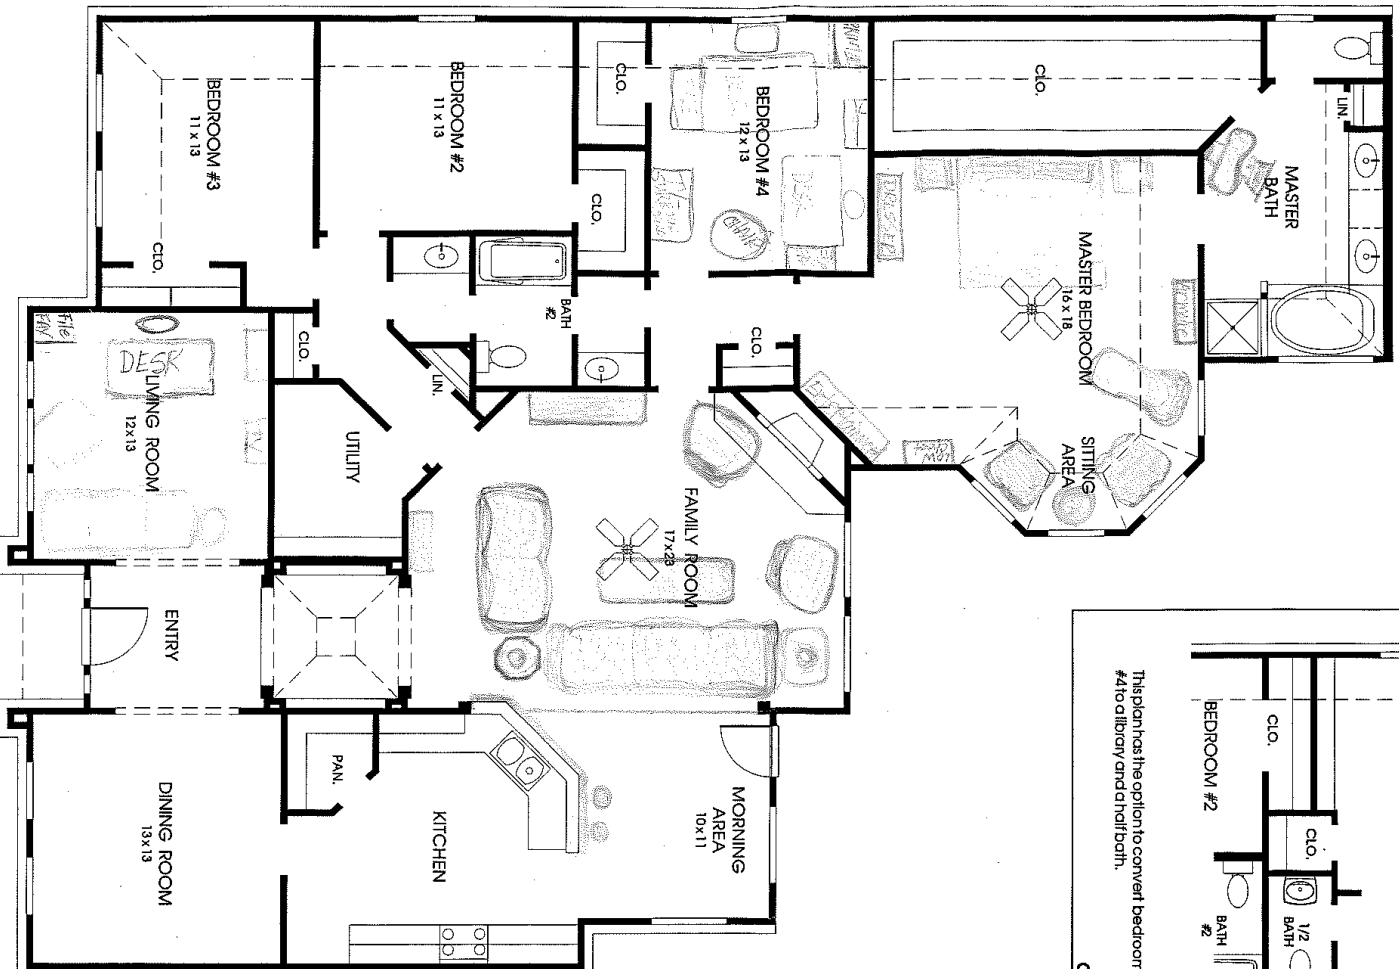

DESIGNS

Plan 2740

This home contains approximately 2,740 square feet and includes four bedrooms and two baths.

PERRY HOMES