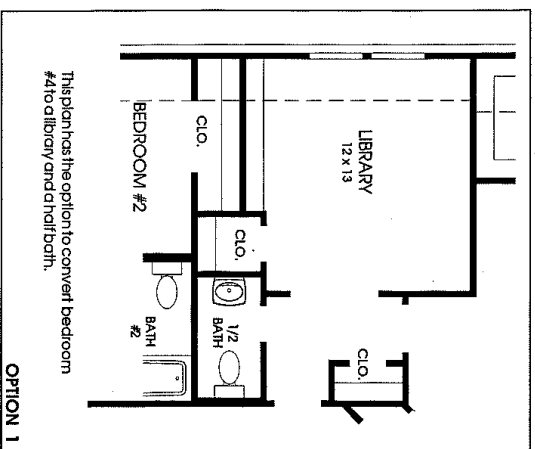

DESIGNS

Plan 2740

This home contains approximately 2,740 square feet and includes four bedrooms and two baths.

PERRY HOMES