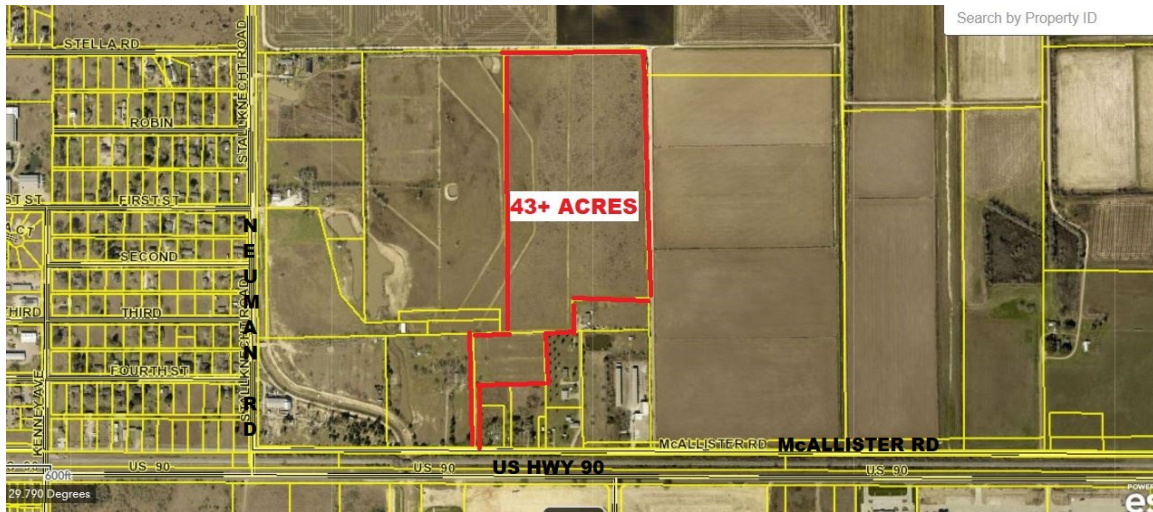

COMMERCIAL & RESIDENTIAL REAL ESTATE

32710 McALLISTER RD. 43 + ACRES. LISTED AT \$2.575M. ADDITIONAL 47 ACRES ALSO AVAILABLE. OWNER CAN FINANCE.

**WALLACE EVERITT, BROKER
281-375-5575**

**INFO@SOUTHWESTPROPERTIES.US
WWW.SOUTHWESTPROPERTIES.US**