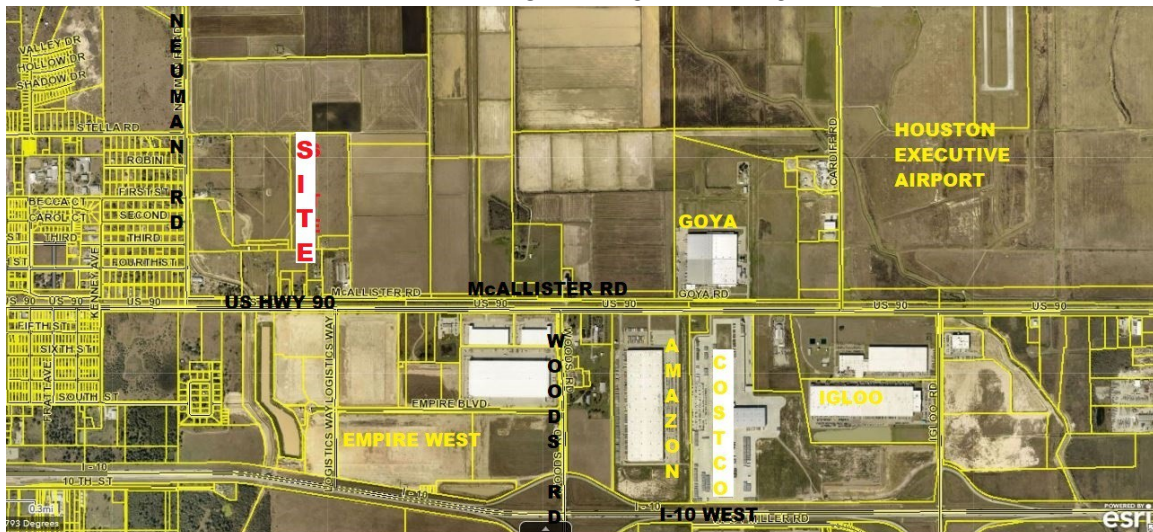

COMMERCIAL & RESIDENTIAL REAL ESTATE

32710 McALLISTER RD. 43 + ACRES. LISTED AT \$2.575M. ADDITIONAL 47 ACRES ALSO AVAILABLE. OWNER CAN FINANCE.

**WALLACE EVERITT, BROKER
281-375-5575**

**INFO@SOUTHWESTPROPERTIES.US
WWW.SOUTHWESTPROPERTIES.US**