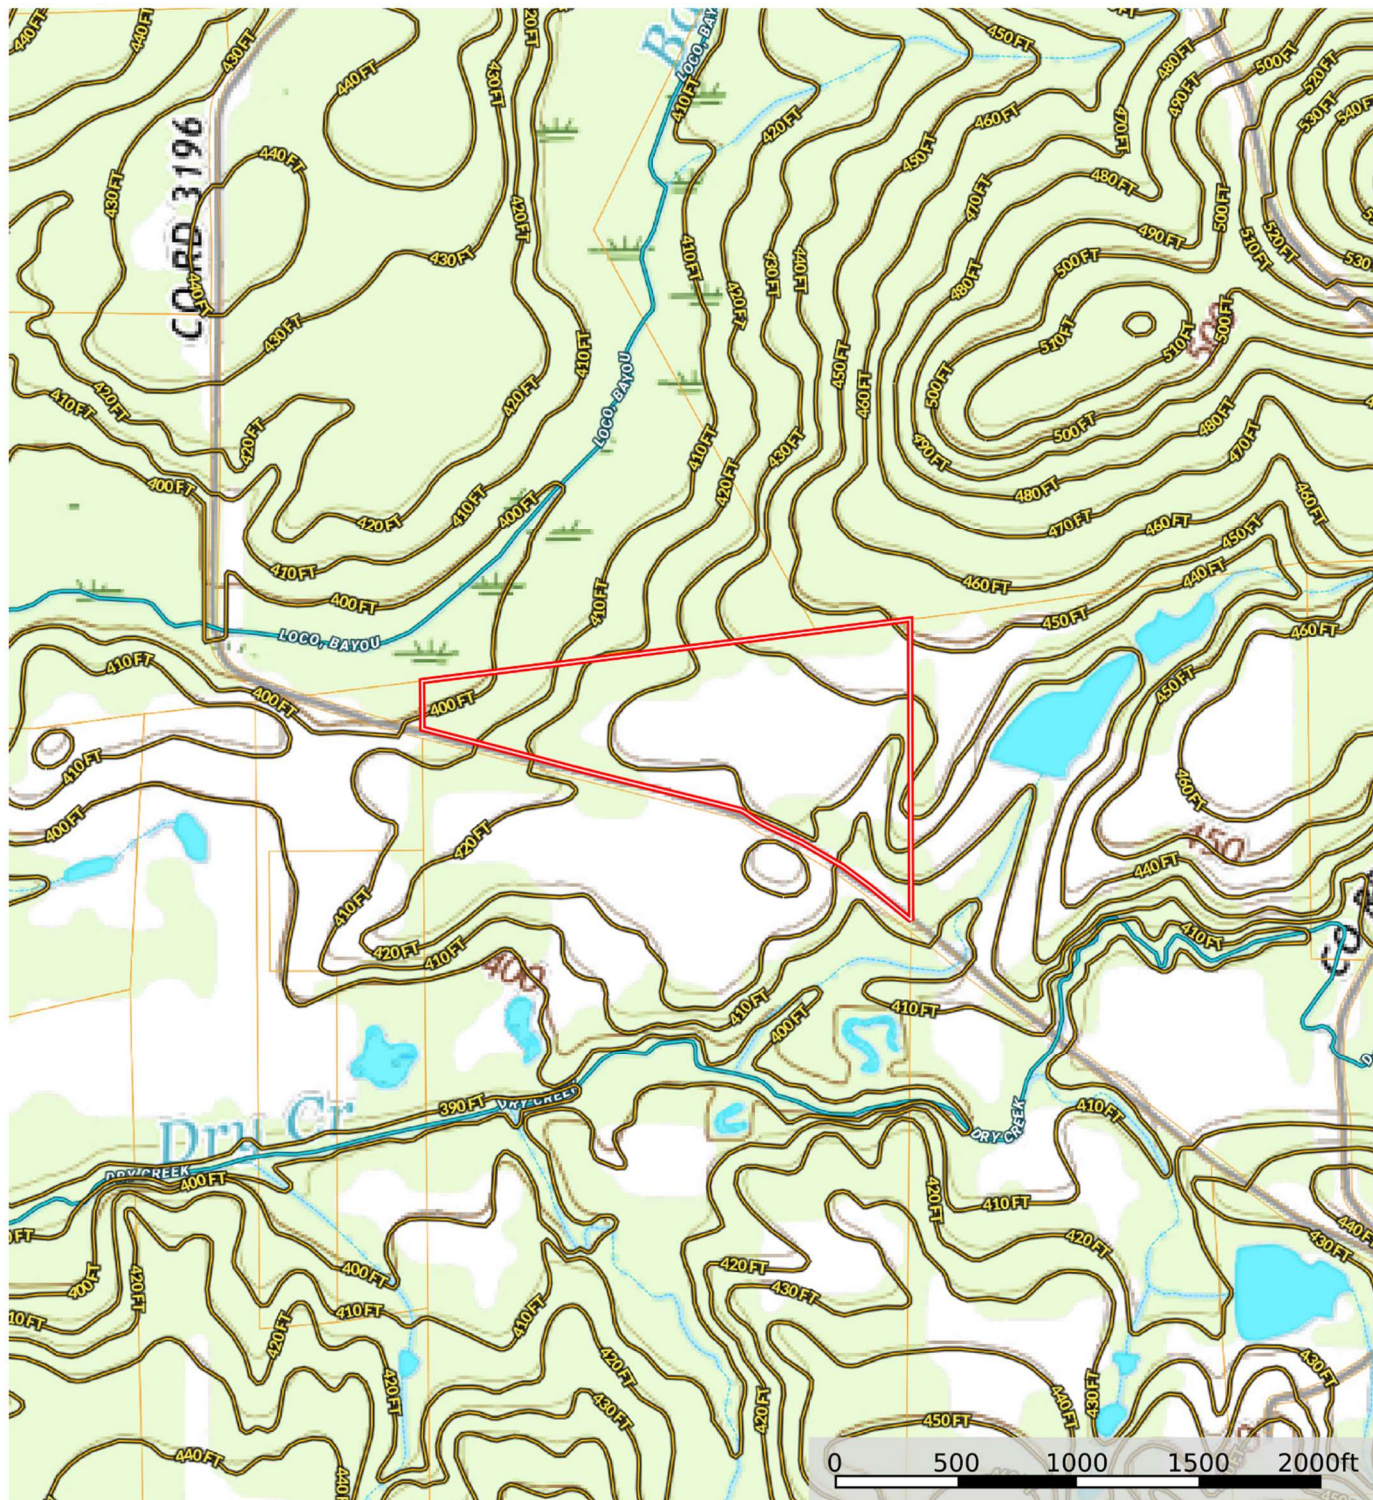

TBD CR 3196,

TOPO

Rusk County
29 +/- Acres

Mt. Enterprise, TX 75681

□ 29 +/- Acres -.-.- Stream, Intermittent — River/Creek ■ Water Body

Data presented is for reference purposes only and cannot be guaranteed.