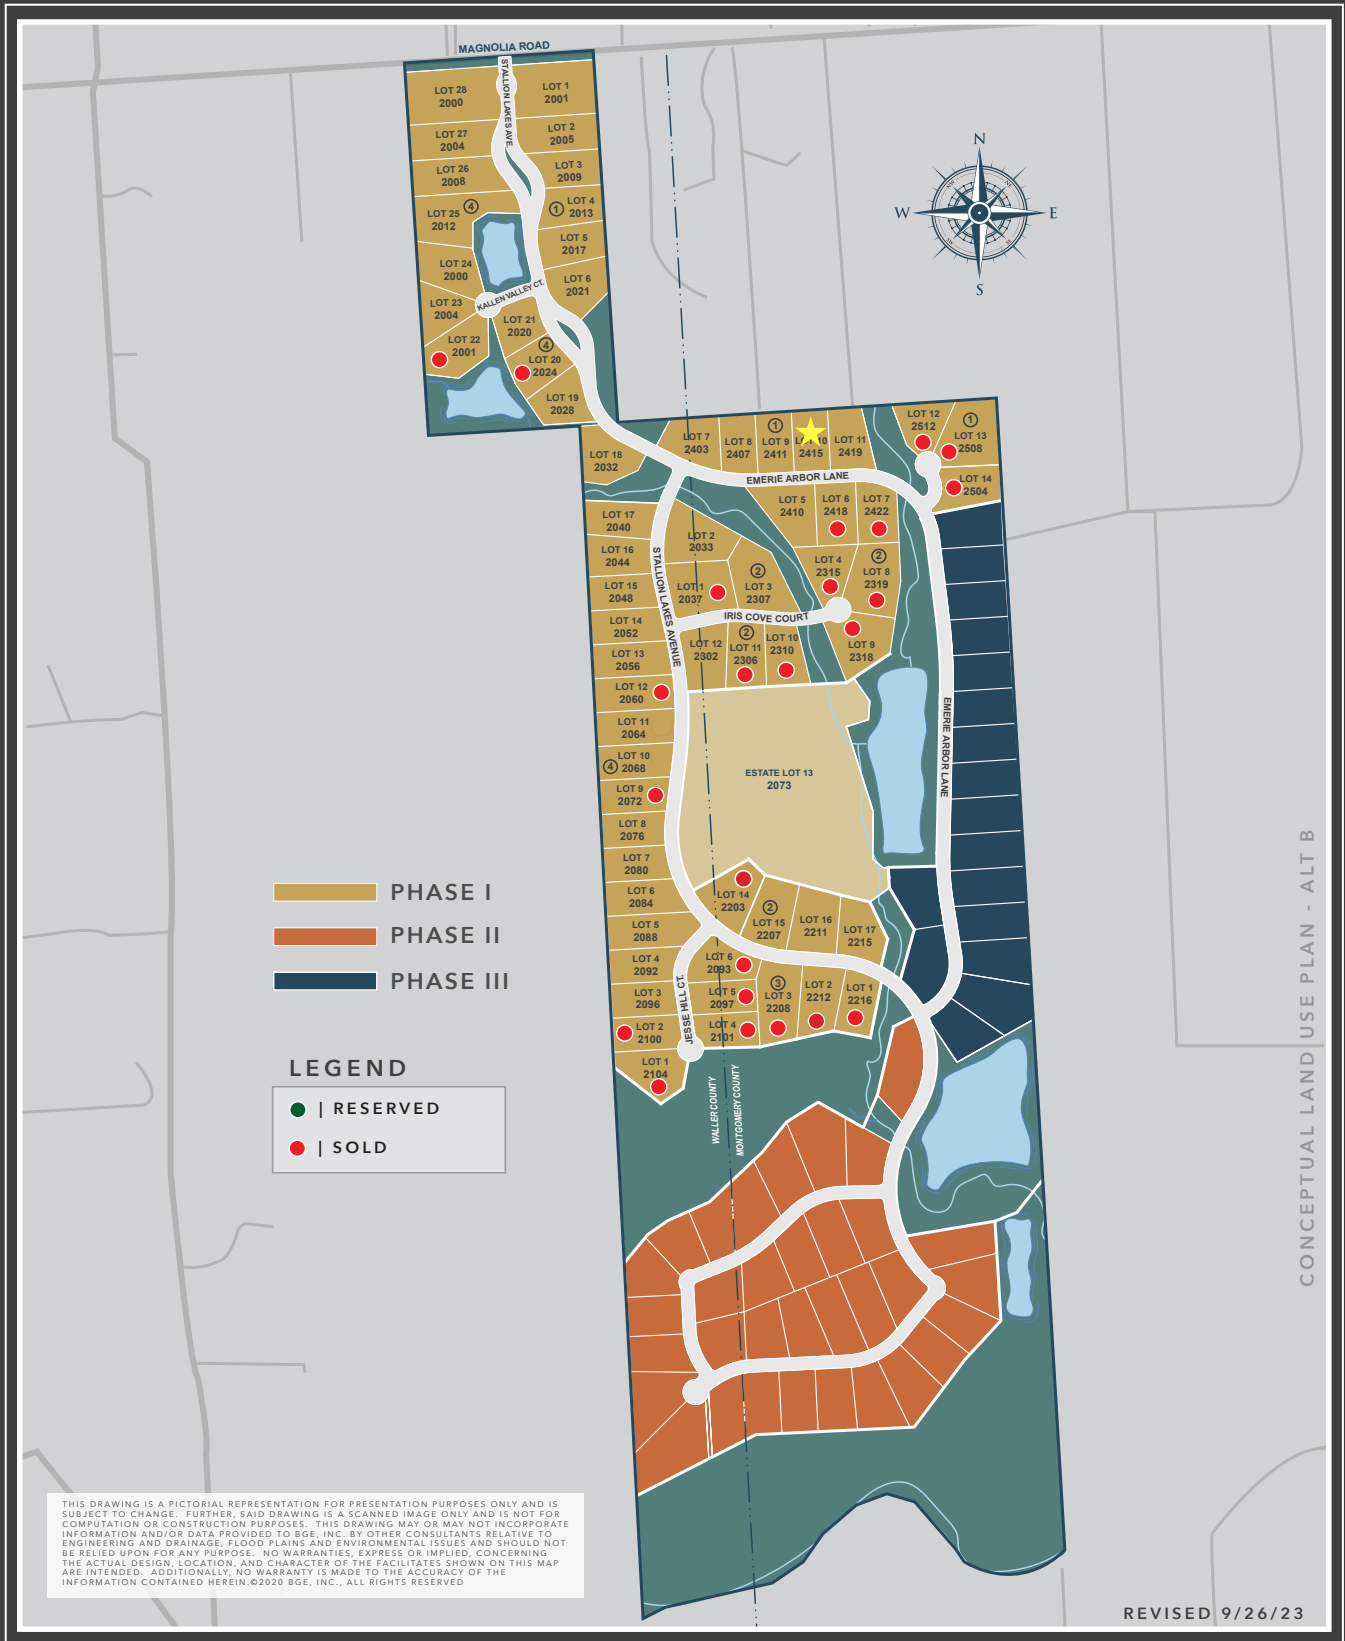

A KICKERILLO & BEAN DEVELOPMENT

STALLION LAKES

REVISED 9/26/23

STALLIONLAKES.COM

WALLER COUNTY AND MONTGOMERY COUNTY, TX | ±394.2 ACRES OF LAND