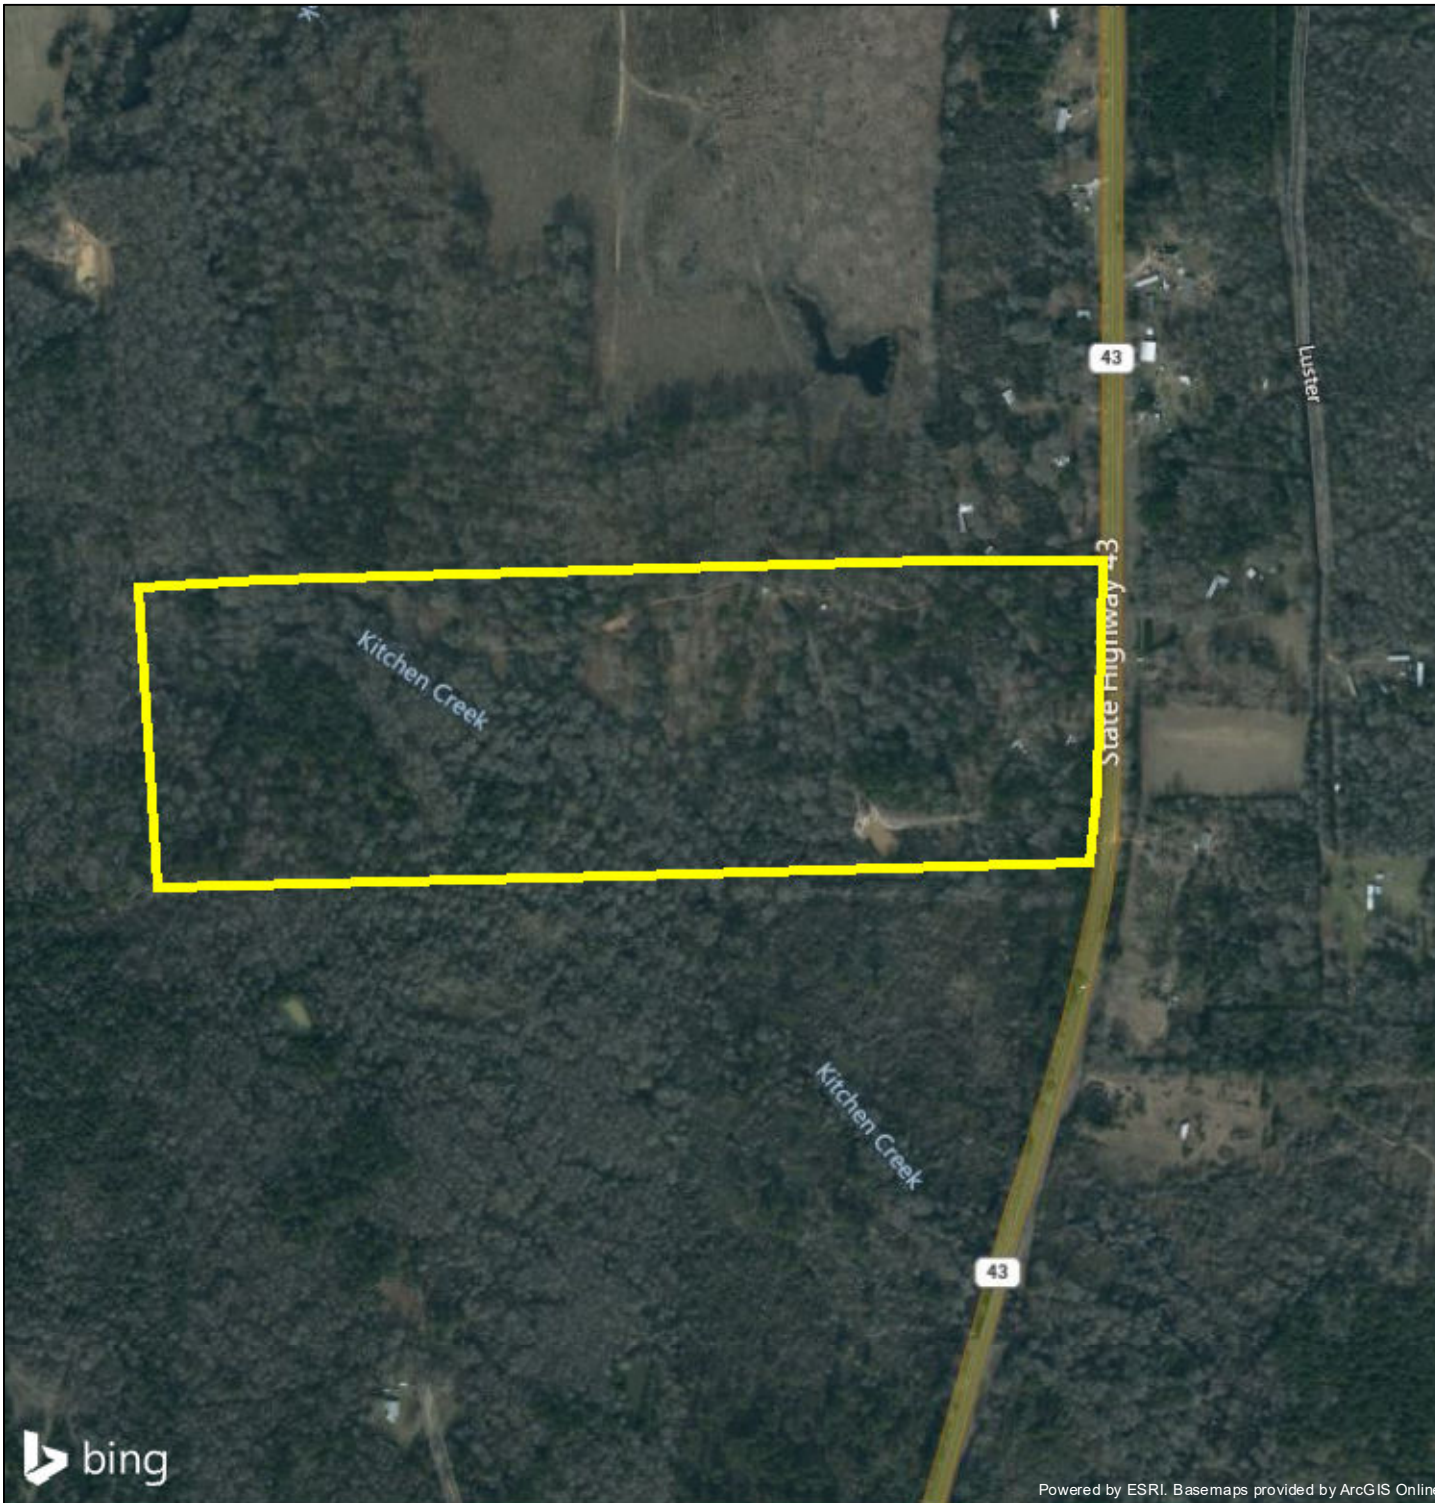

5680 SH 43 S

Created: 7/6/2023

Created using Map My Property in TexasForestInfo.tamu.edu