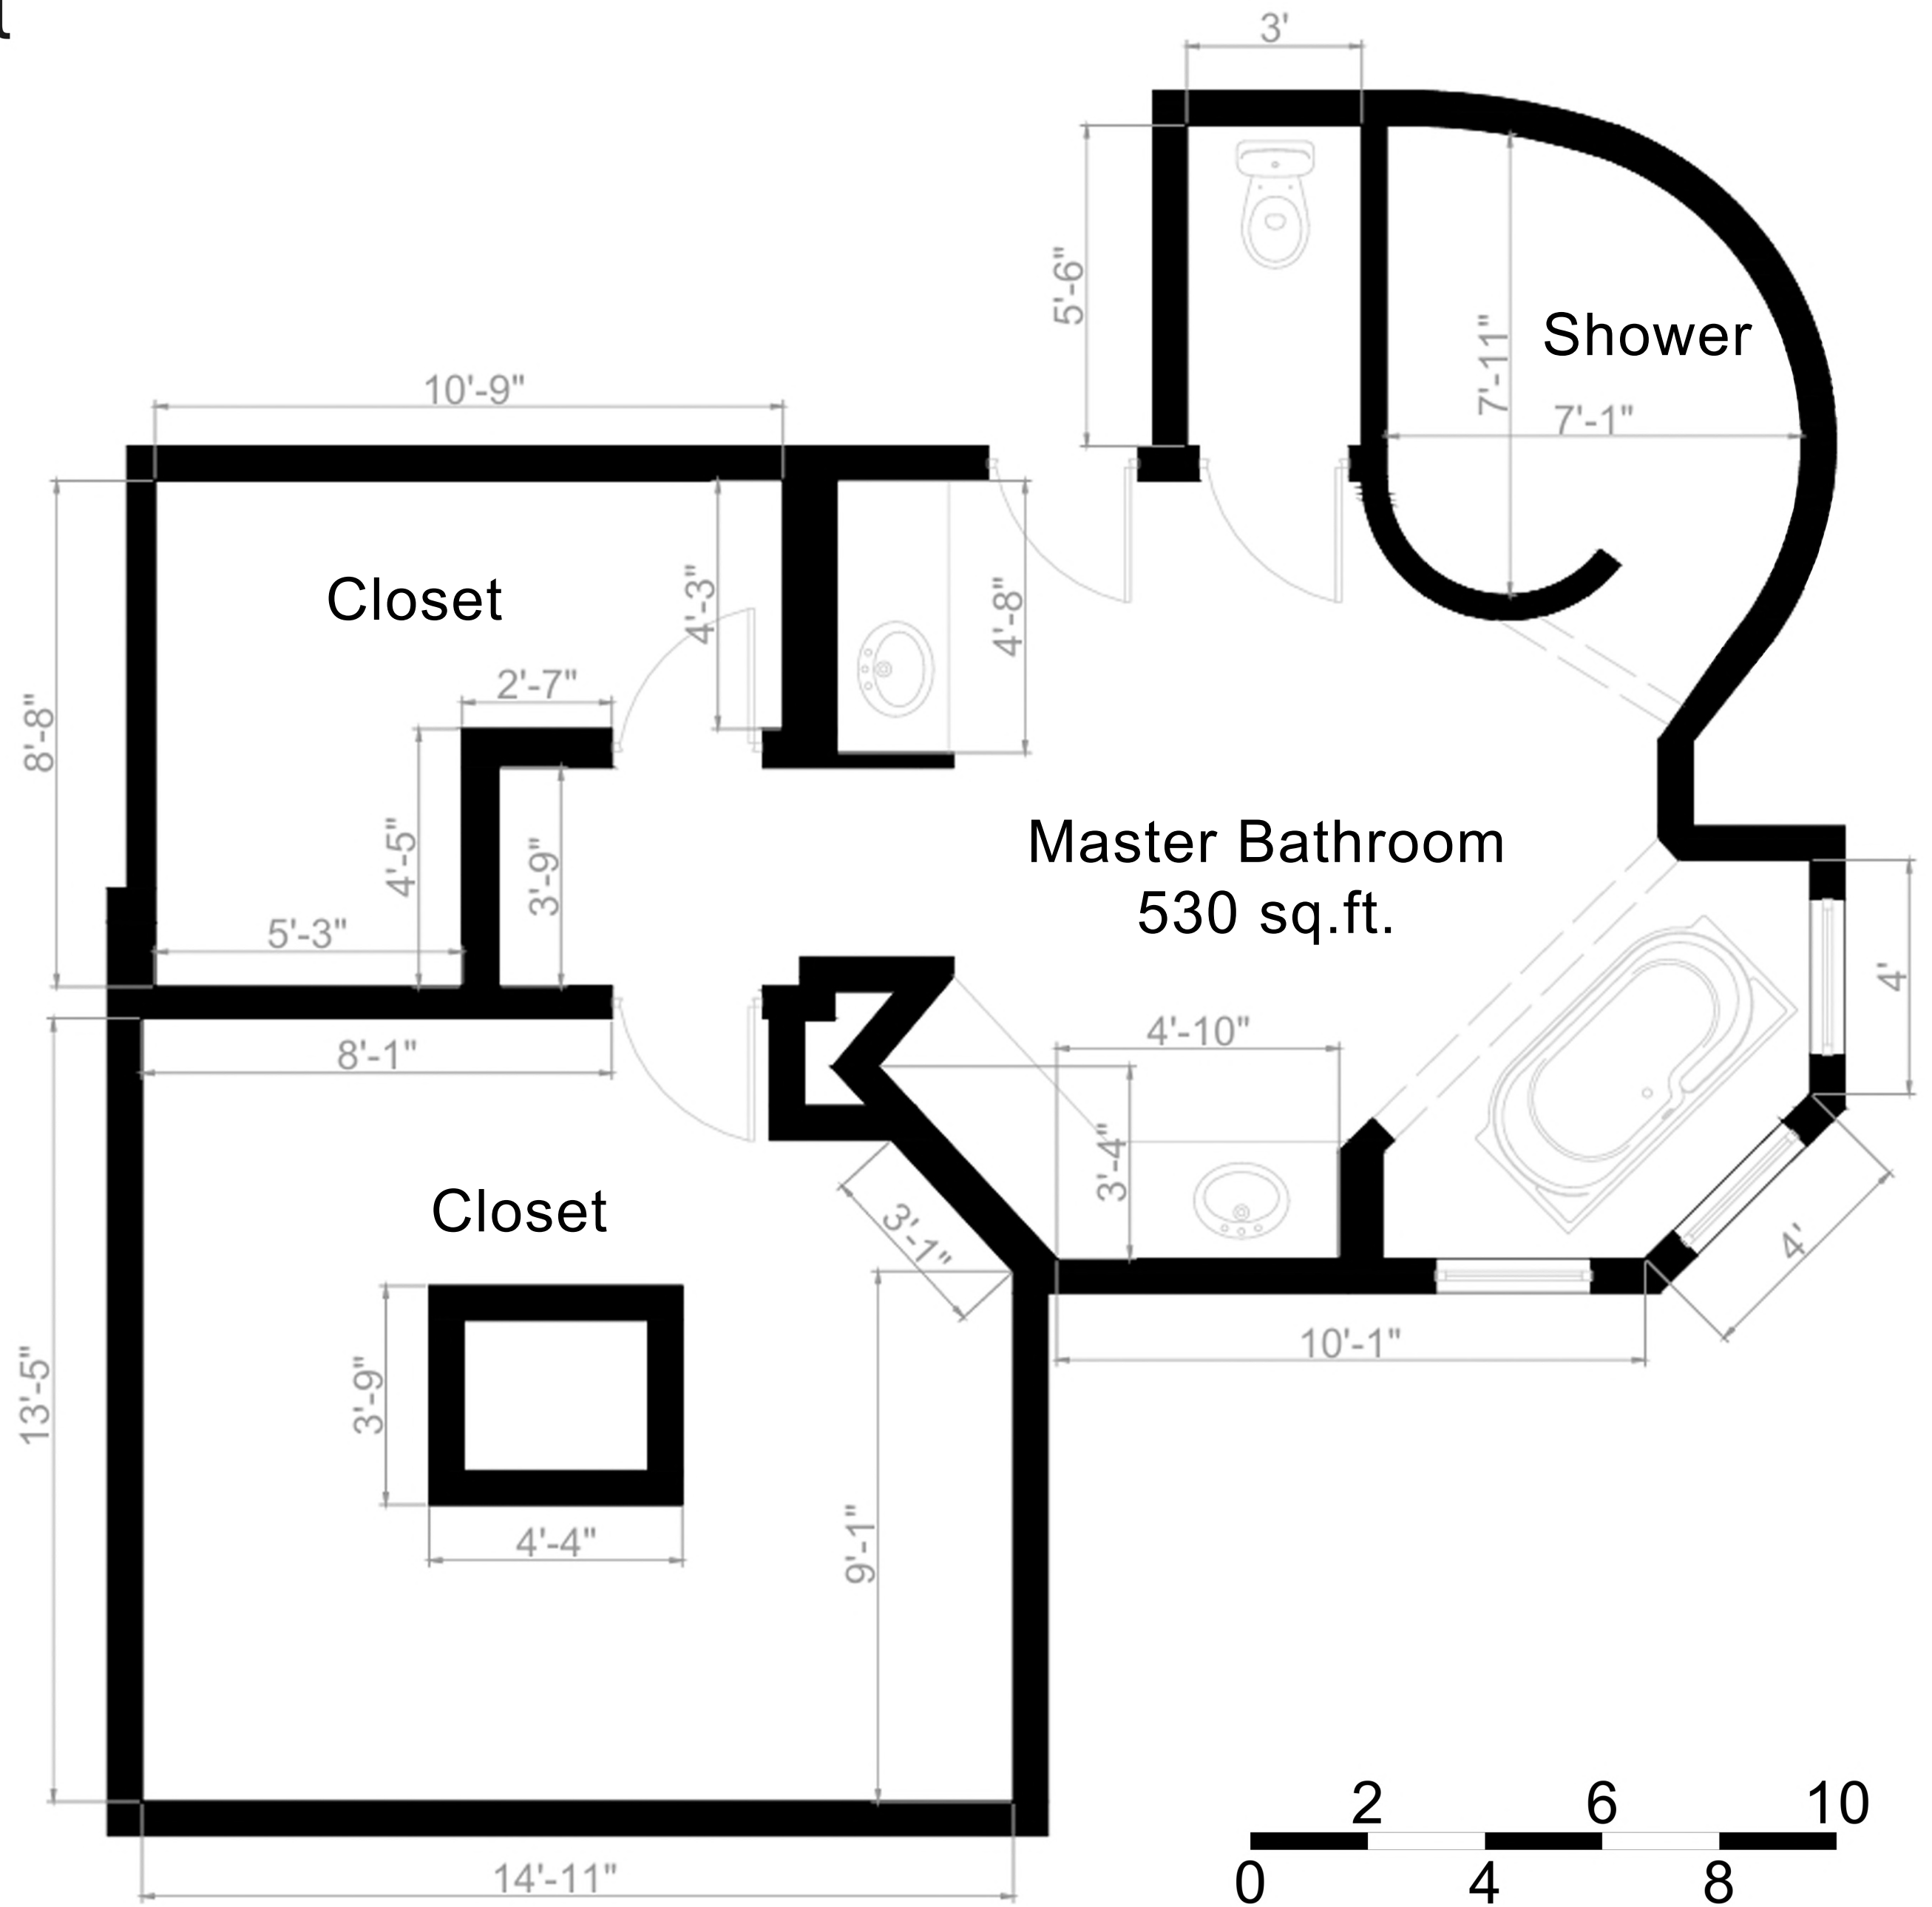

## Living Room (entrance)

# 27307 Stg Taylor Memorial

27307 Sgt Taylor Memorial, Spring, TX 77386  
TOTAL AREA: 3928 sq.ft. FLOORS 1

## Master Bedroom

## Master Bathroom