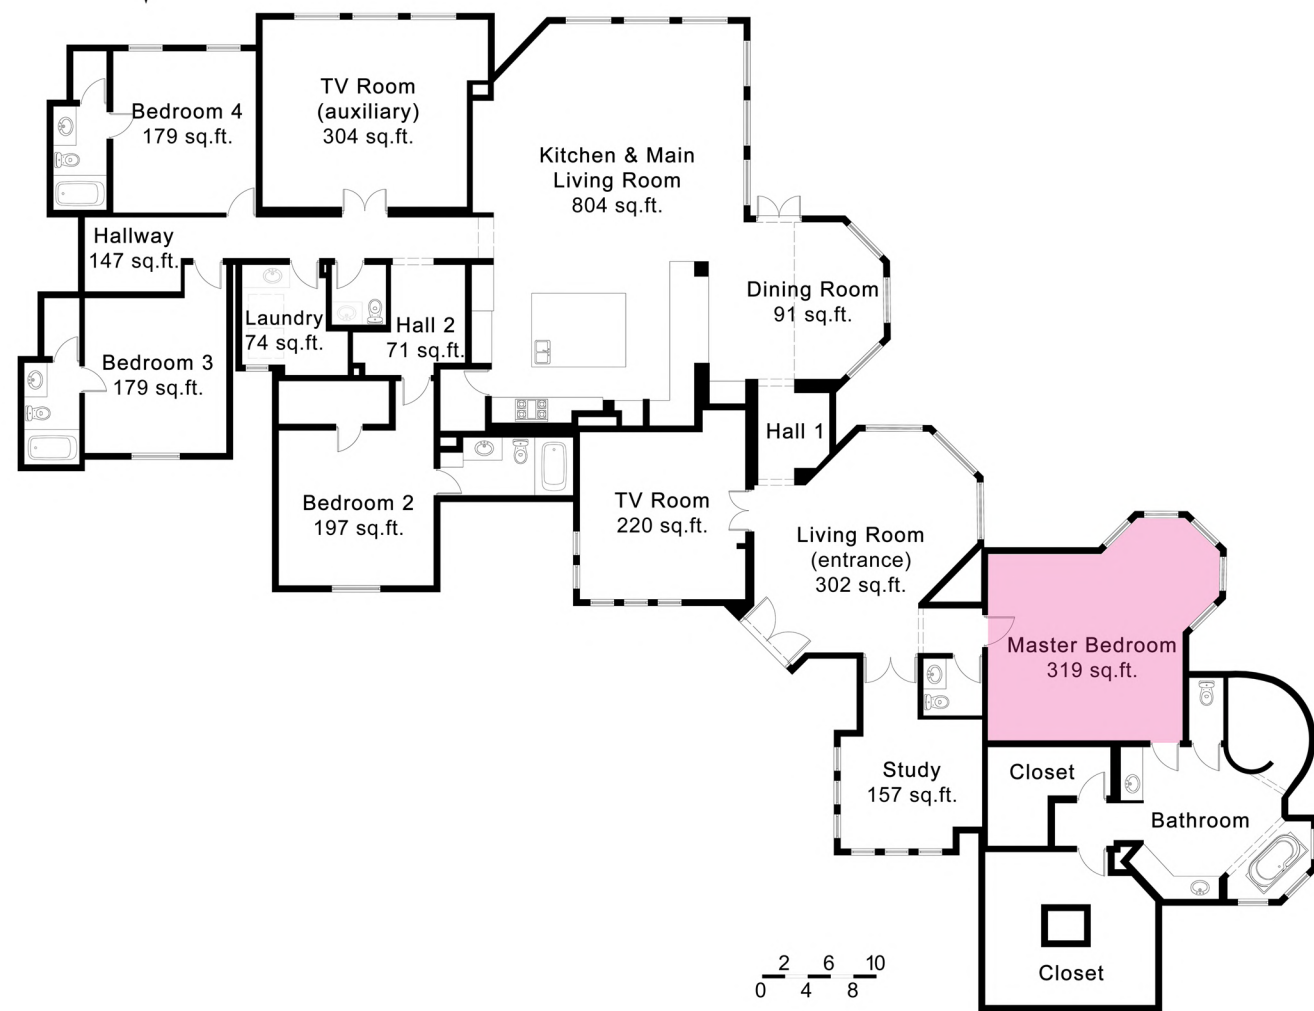

## FLOOR PLAN

ROOMS 15

# 27307 Stg Taylor Memorial

27307 Sgt Taylor Memorial, Spring, TX 77386  
TOTAL AREA: 3928 sq.ft. FLOORS 1

## Living Room (entrance)

## Master Bedroom