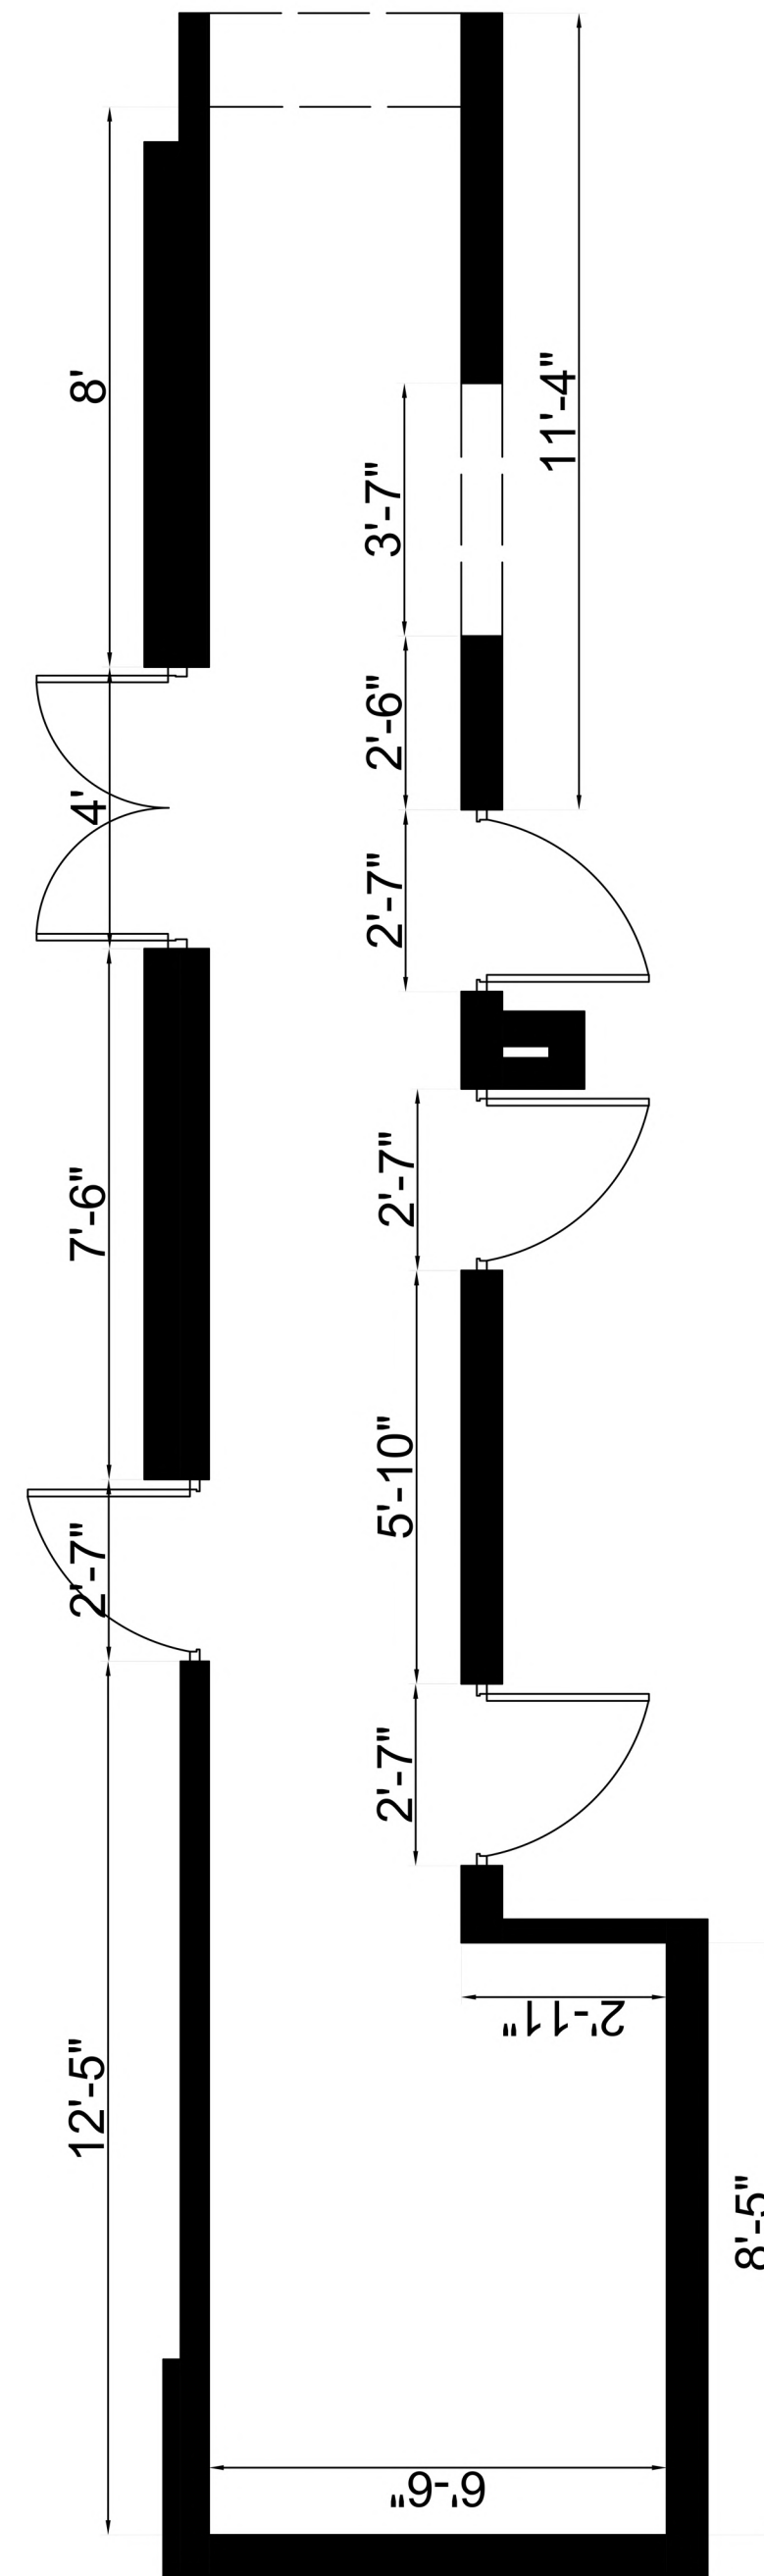

27307 Stg Taylor Memorial

27307 Sgt Taylor Memorial, Spring, TX 77386
TOTAL AREA: 3928 sq.ft. FLOORS 1

Hallway
147 sq.ft.