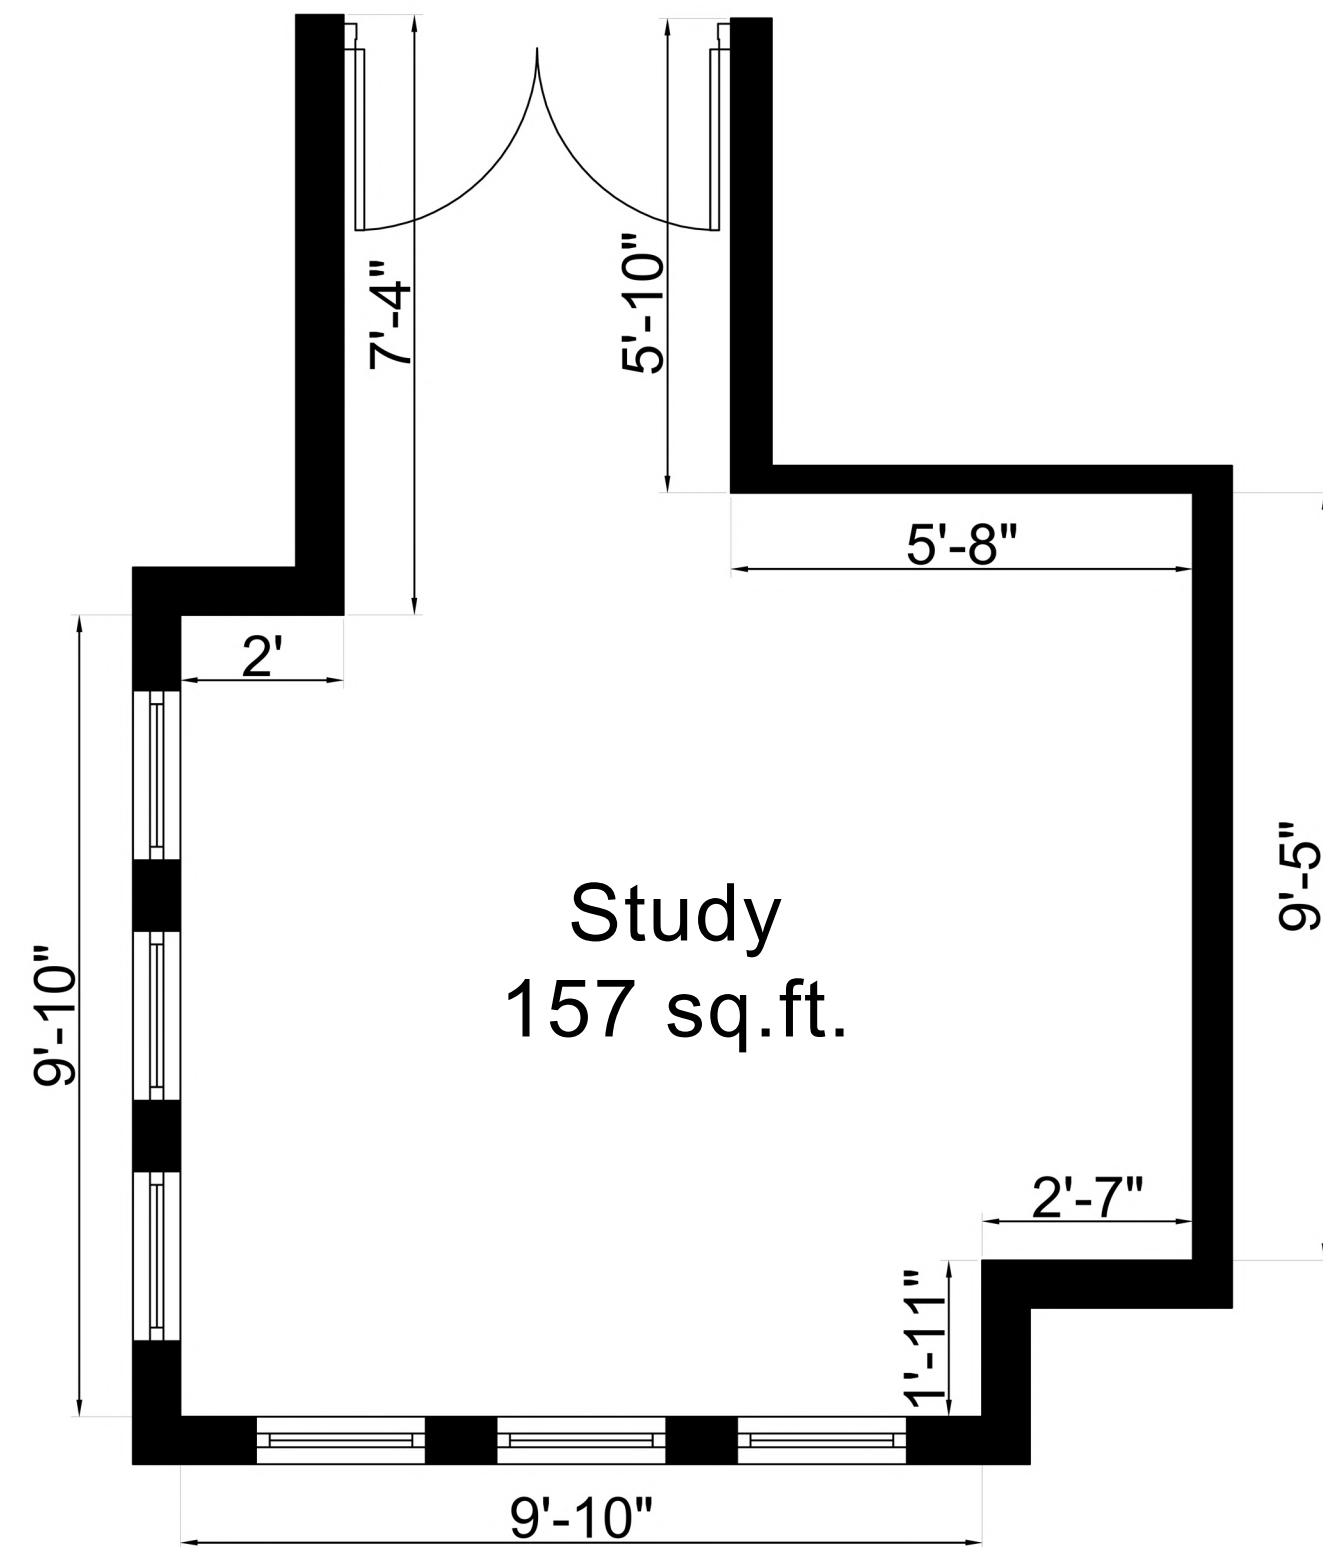

27307 Stg Taylor Memorial

27307 Sgt Taylor Memorial, Spring, TX 77386
TOTAL AREA: 3928 sq.ft. FLOORS 1