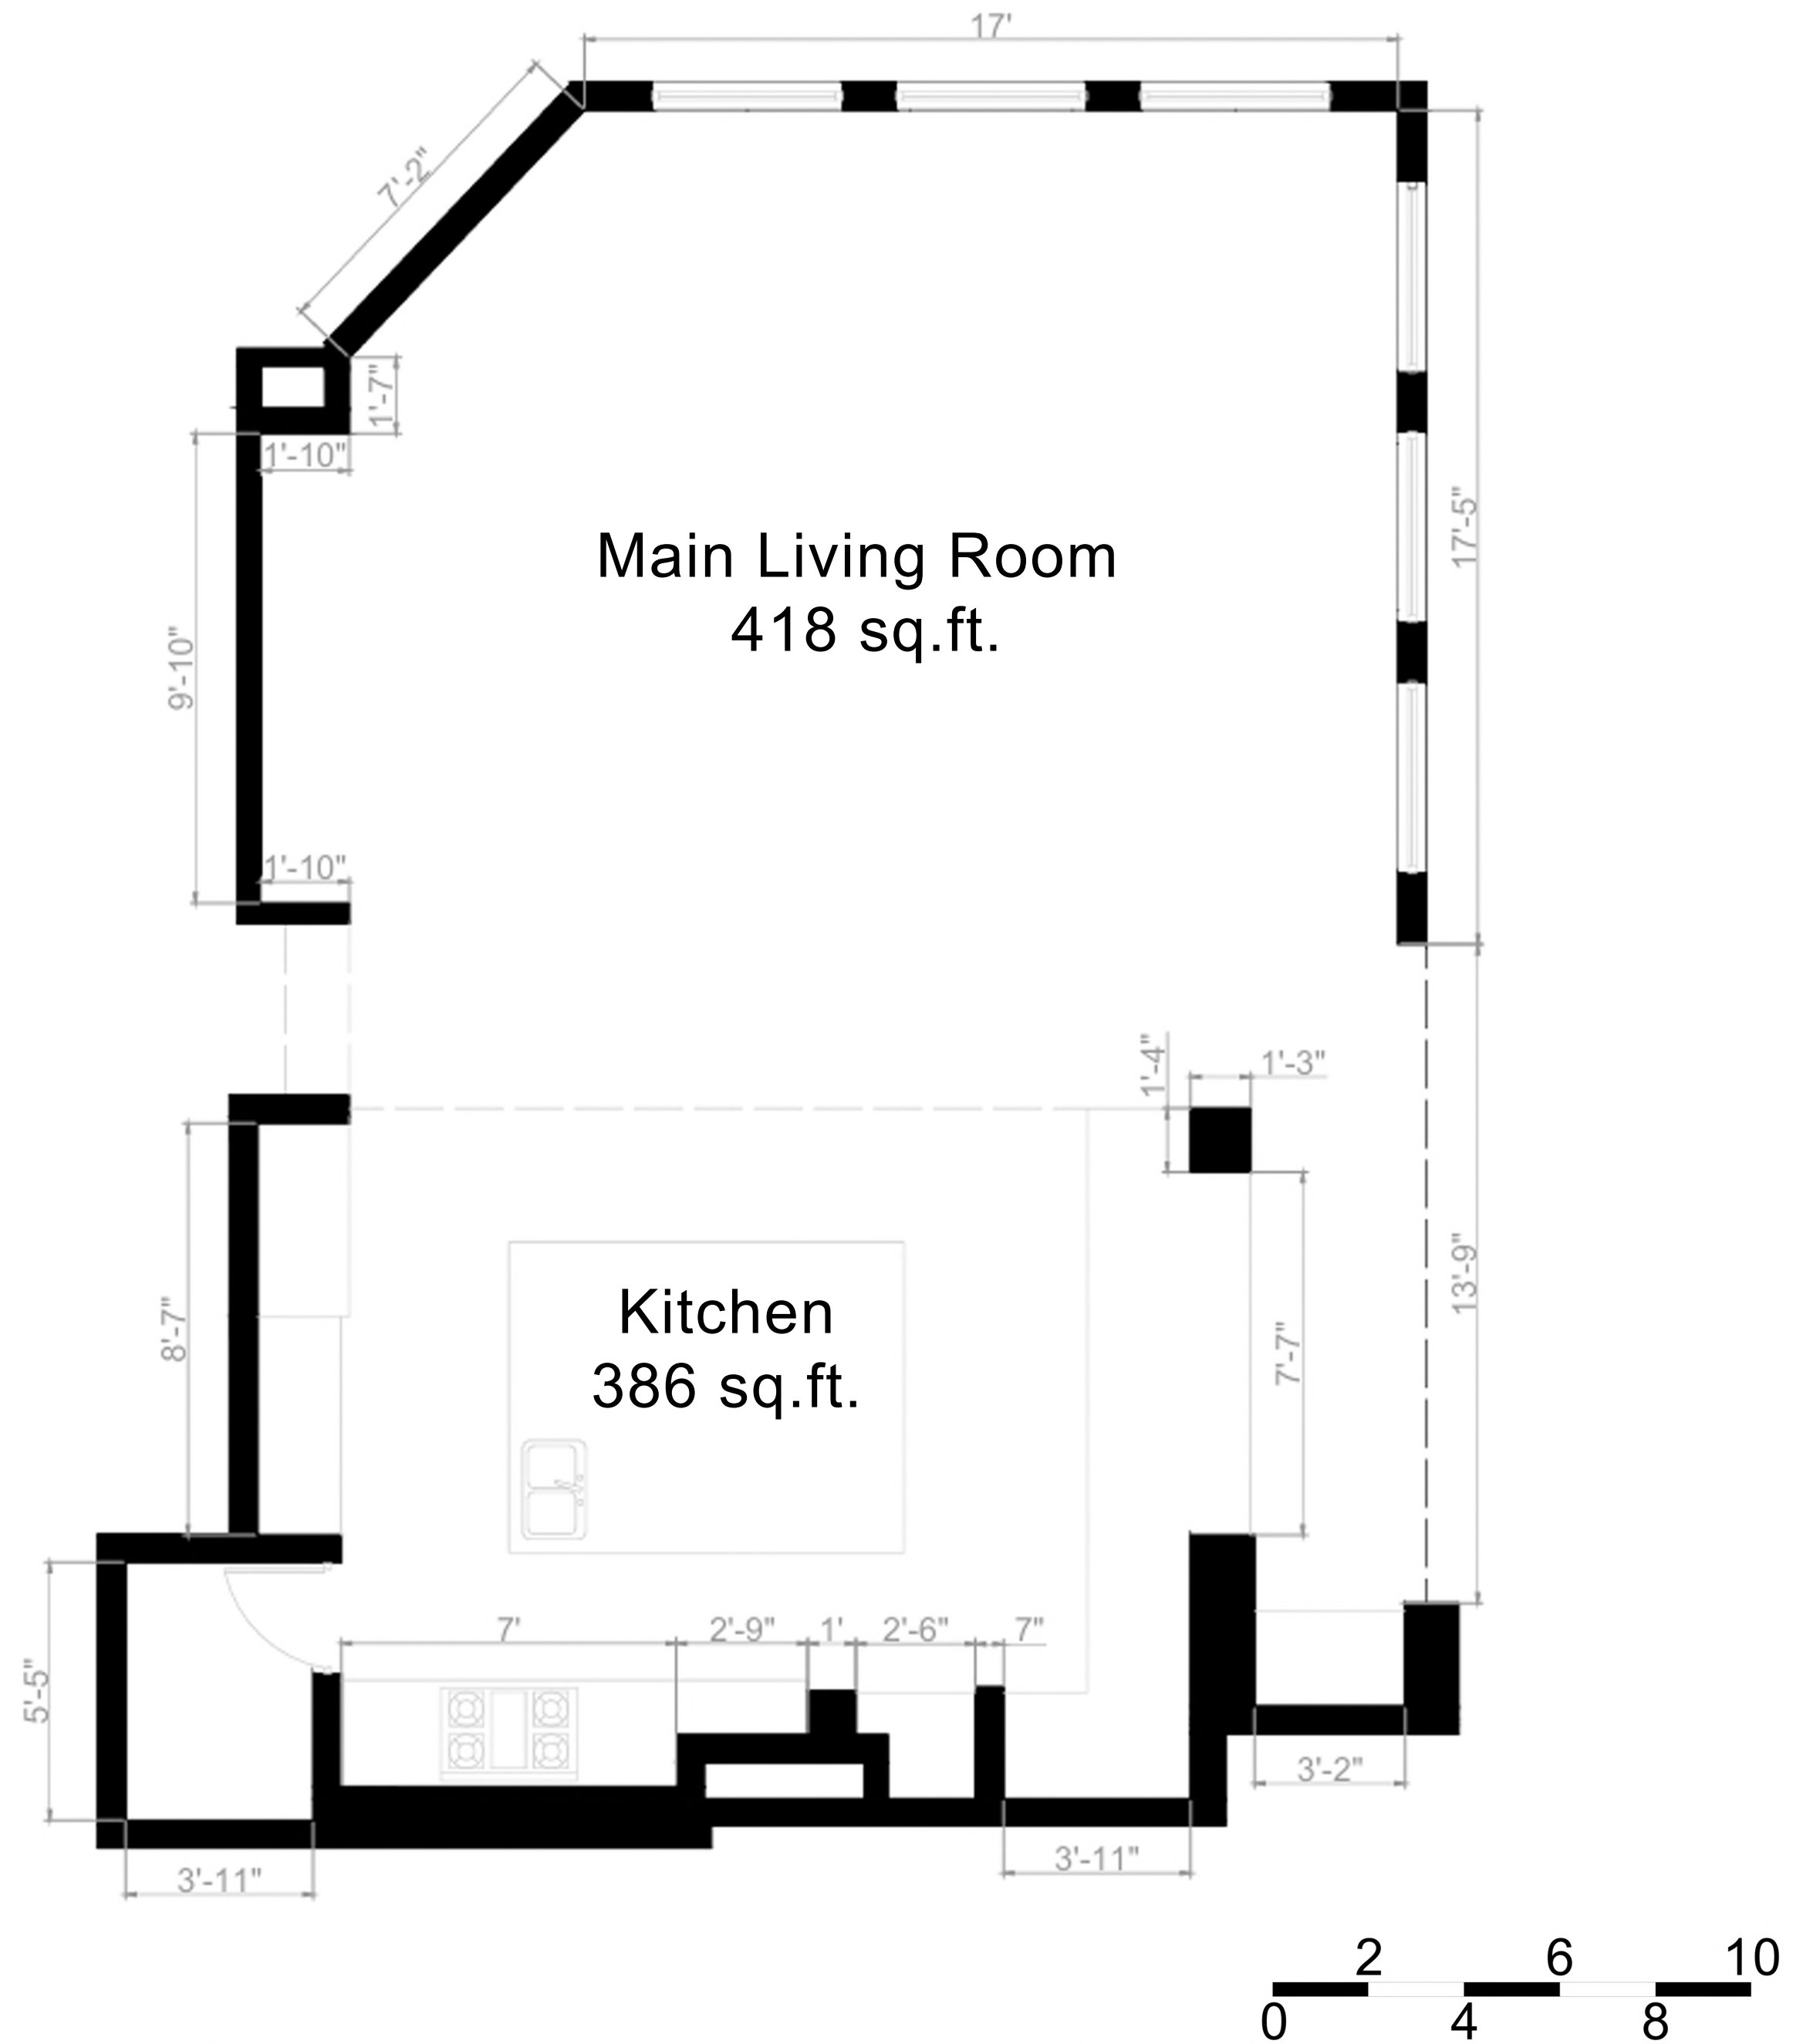

# 27307 Stg Taylor Memorial

27307 Sgt Taylor Memorial, Spring, TX 77386  
 TOTAL AREA: 3928 sq.ft. FLOORS 1

## Dining Room

## Kitchen & Main Living Room