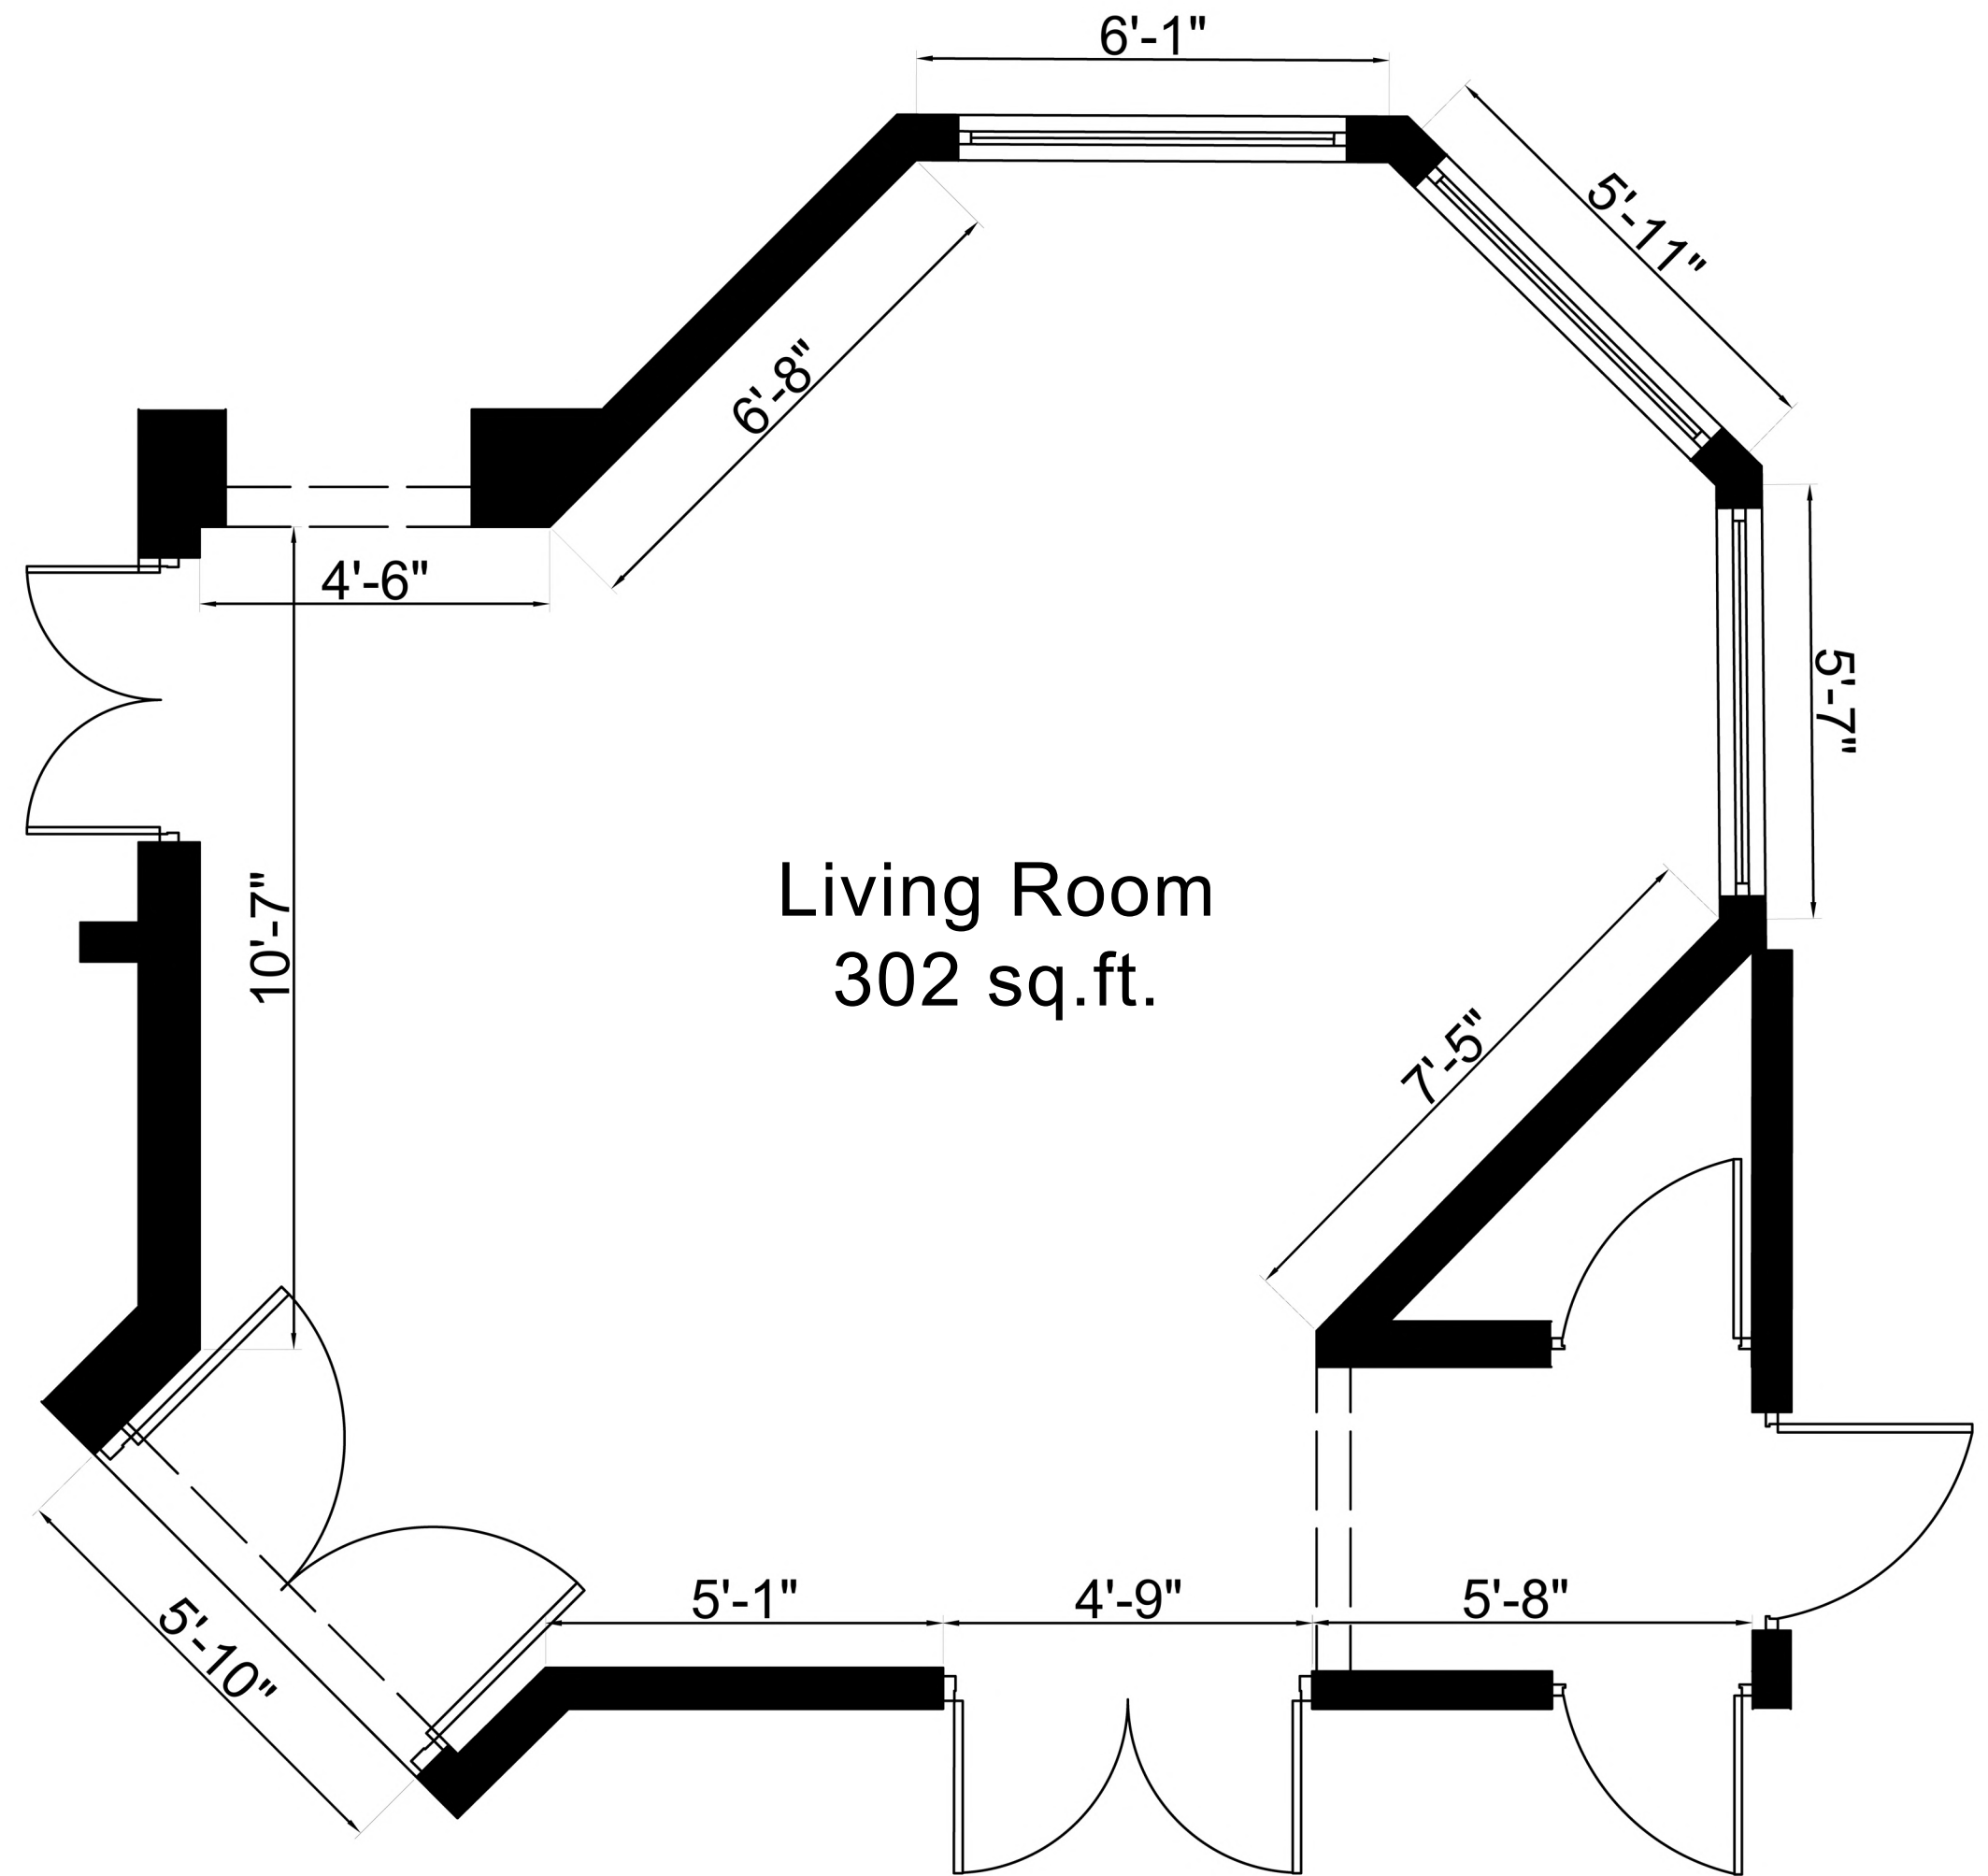

# 27307 Stg Taylor Memorial

27307 Sgt Taylor Memorial, Spring, TX 77386  
TOTAL AREA: 3928 sq.ft. FLOORS 1

## FLOOR PLAN

ROOMS 15

## Living Room (entrance)