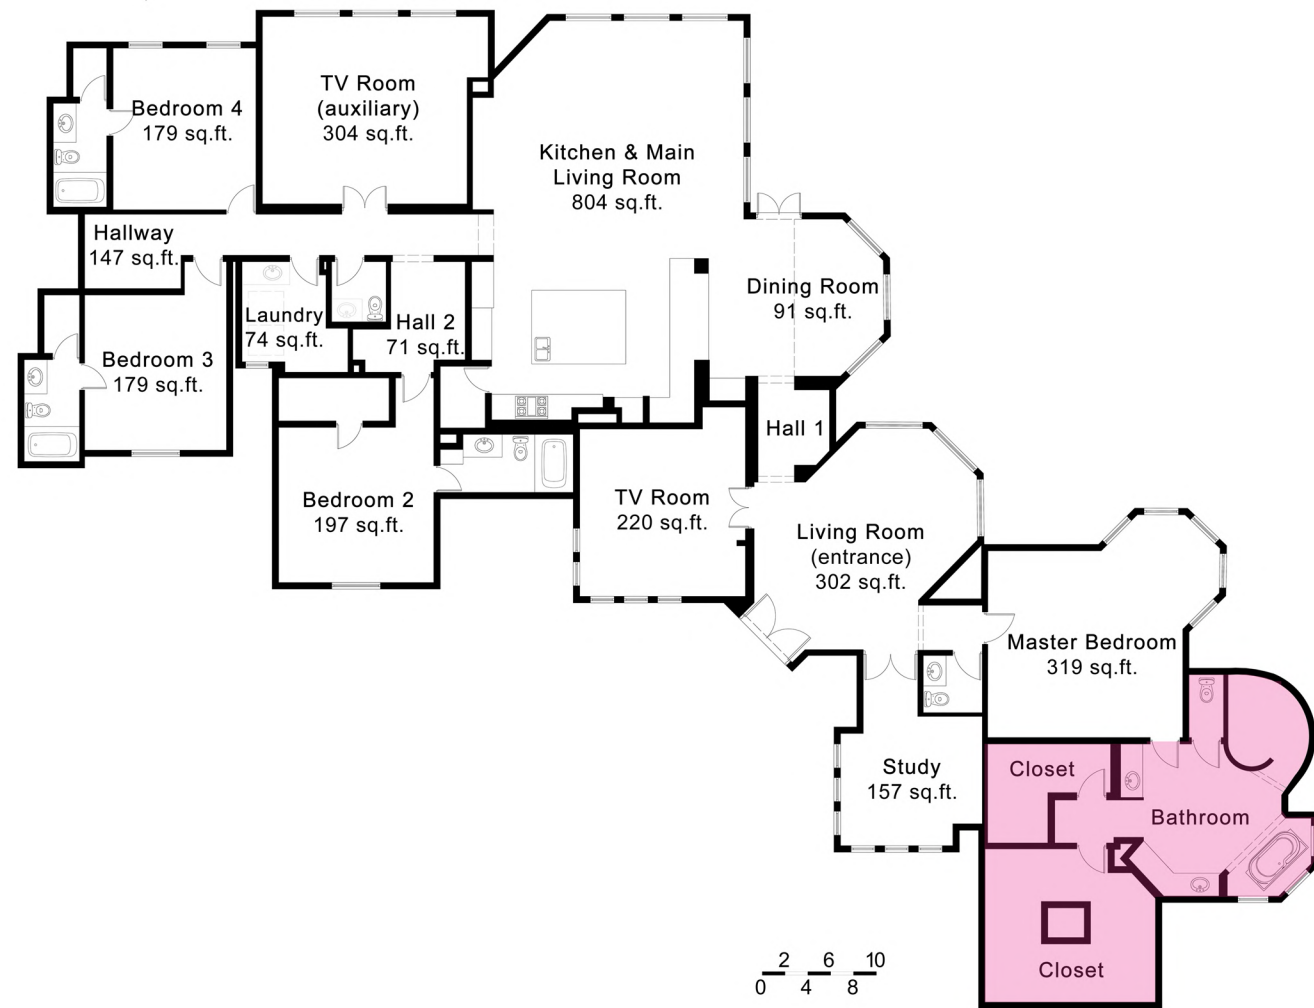

## Living Room (entrance)

# 27307 Stg Taylor Memorial

27307 Sgt Taylor Memorial, Spring, TX 77386  
TOTAL AREA: 3928 sq.ft. FLOORS 1

## Master Bedroom

## Master Bathroom