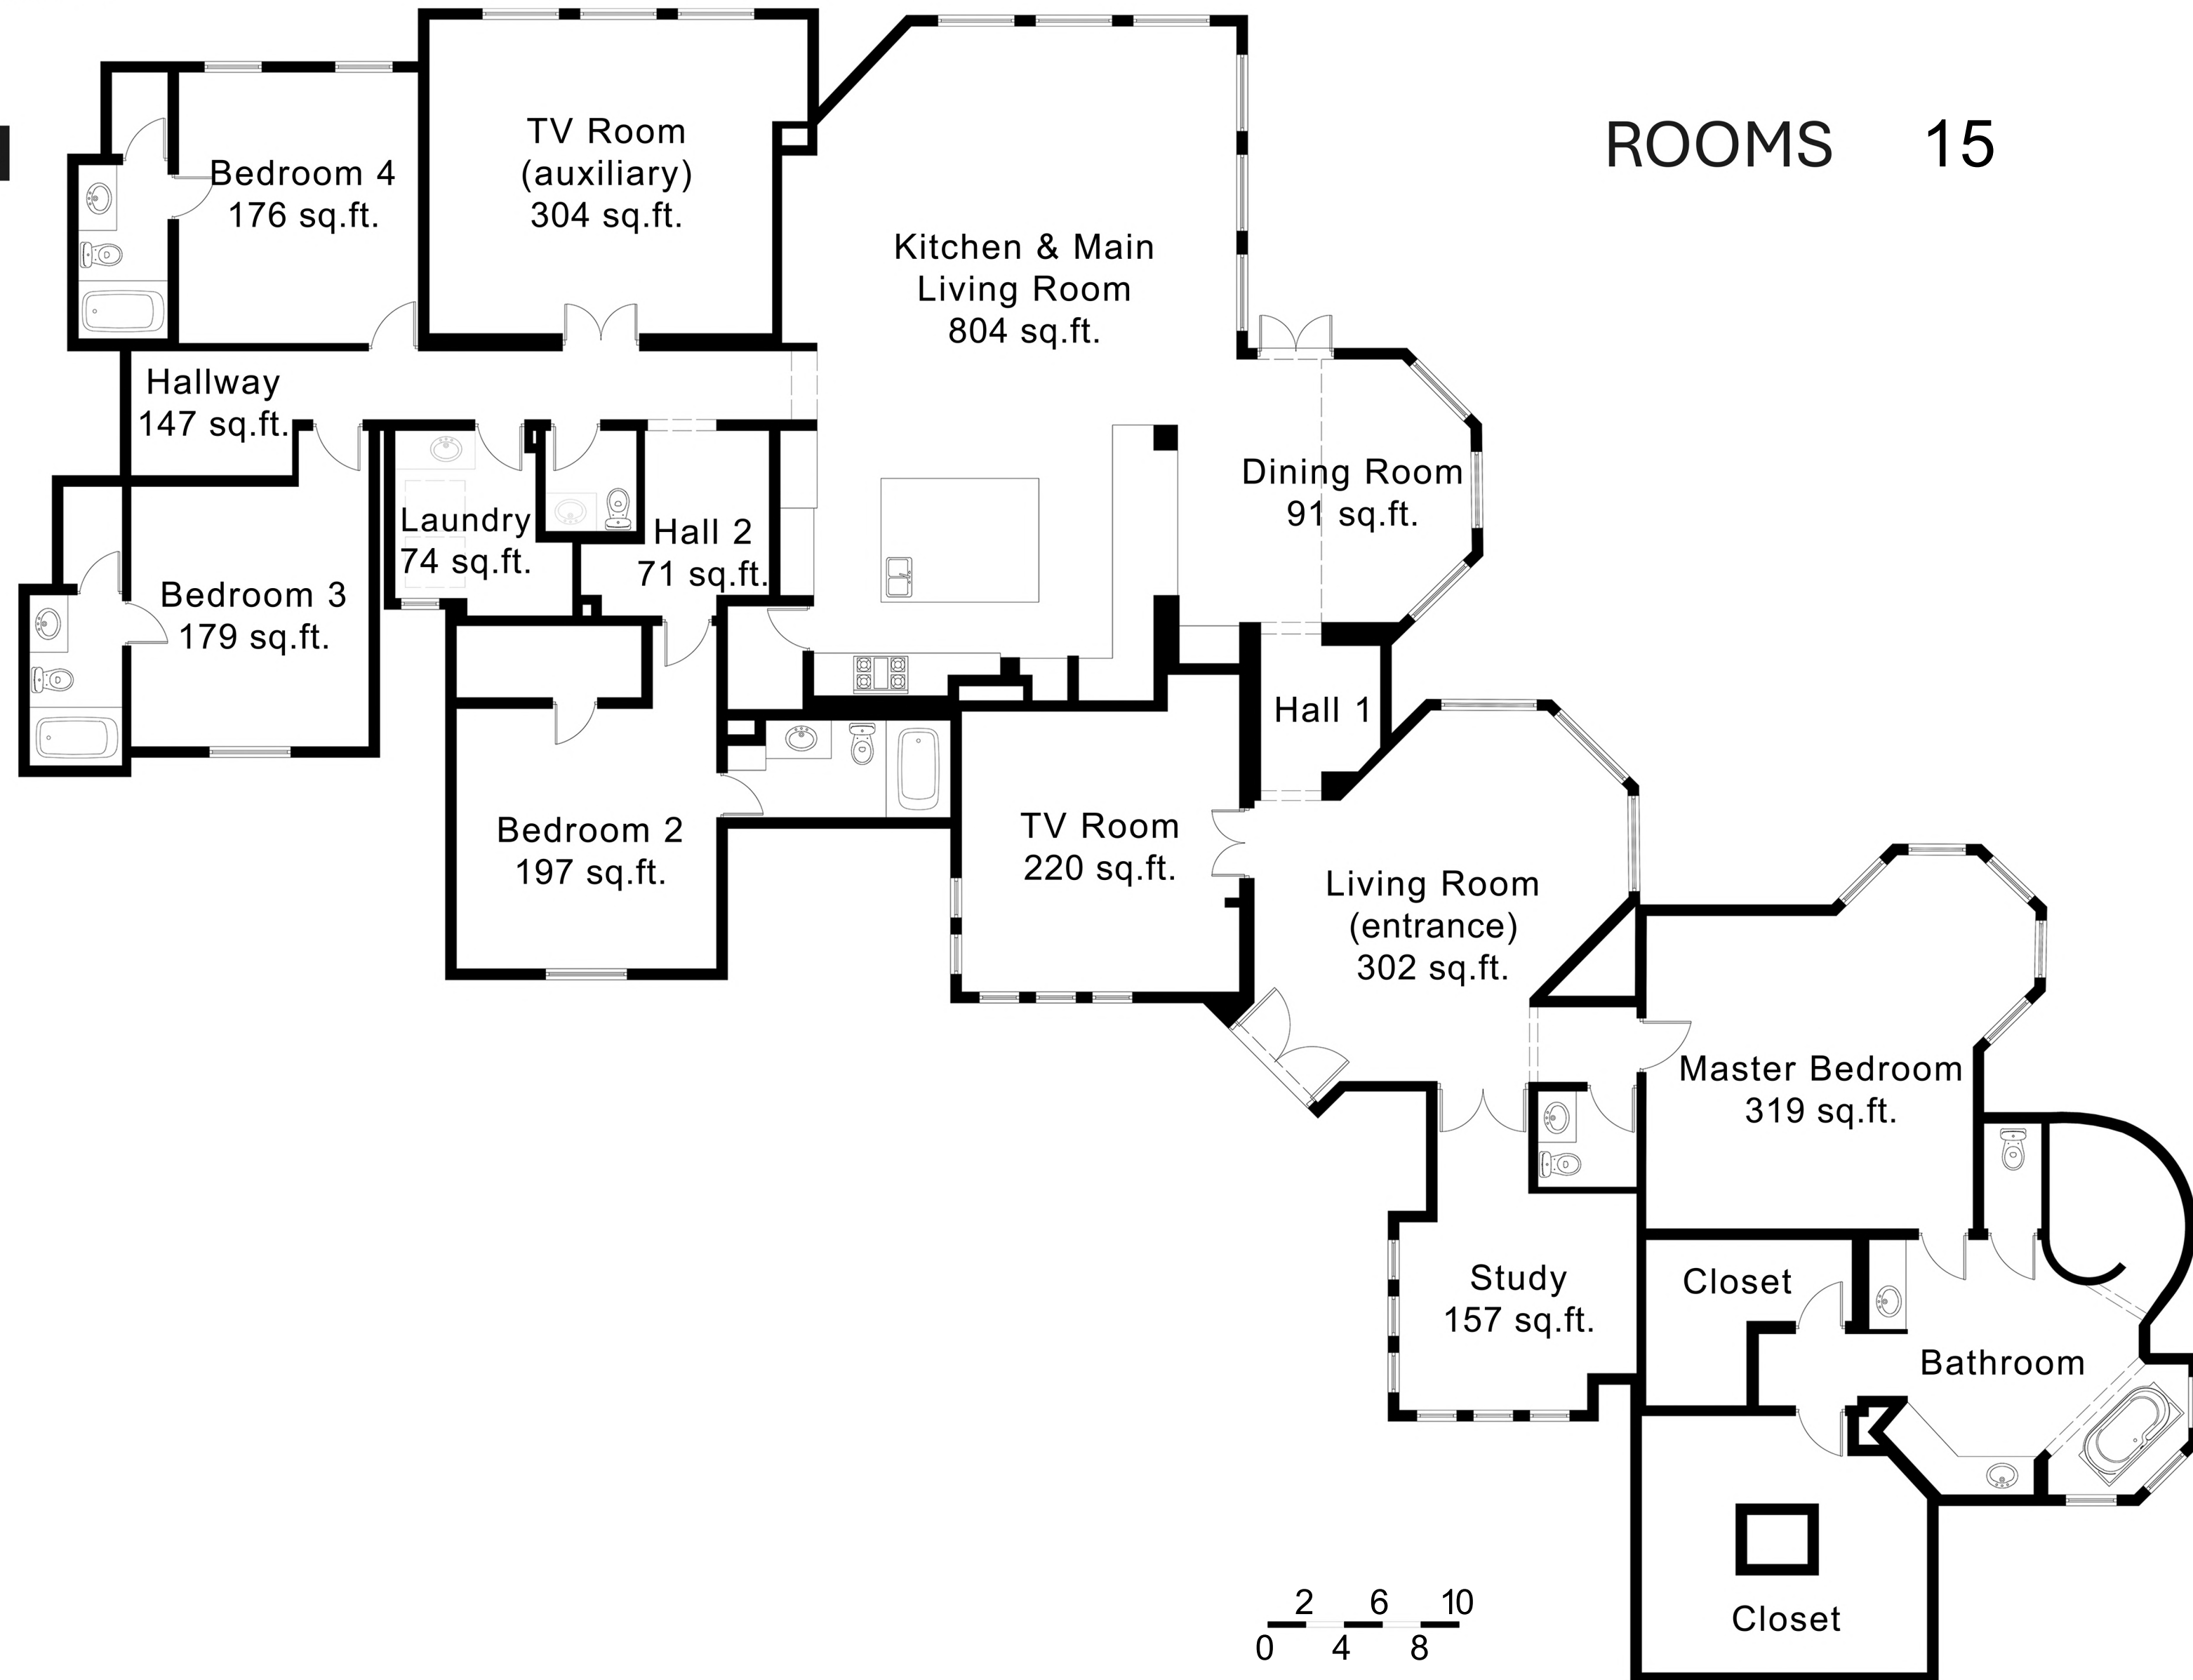

# 27307 Stg Taylor Memorial

27307 Sgt Taylor Memorial, Spring, TX 77386  
TOTAL AREA: 3928 sq.ft. FLOORS 1

## FLOOR PLAN

ROOMS 15

## Living Room (entrance)

## Master Bedroom