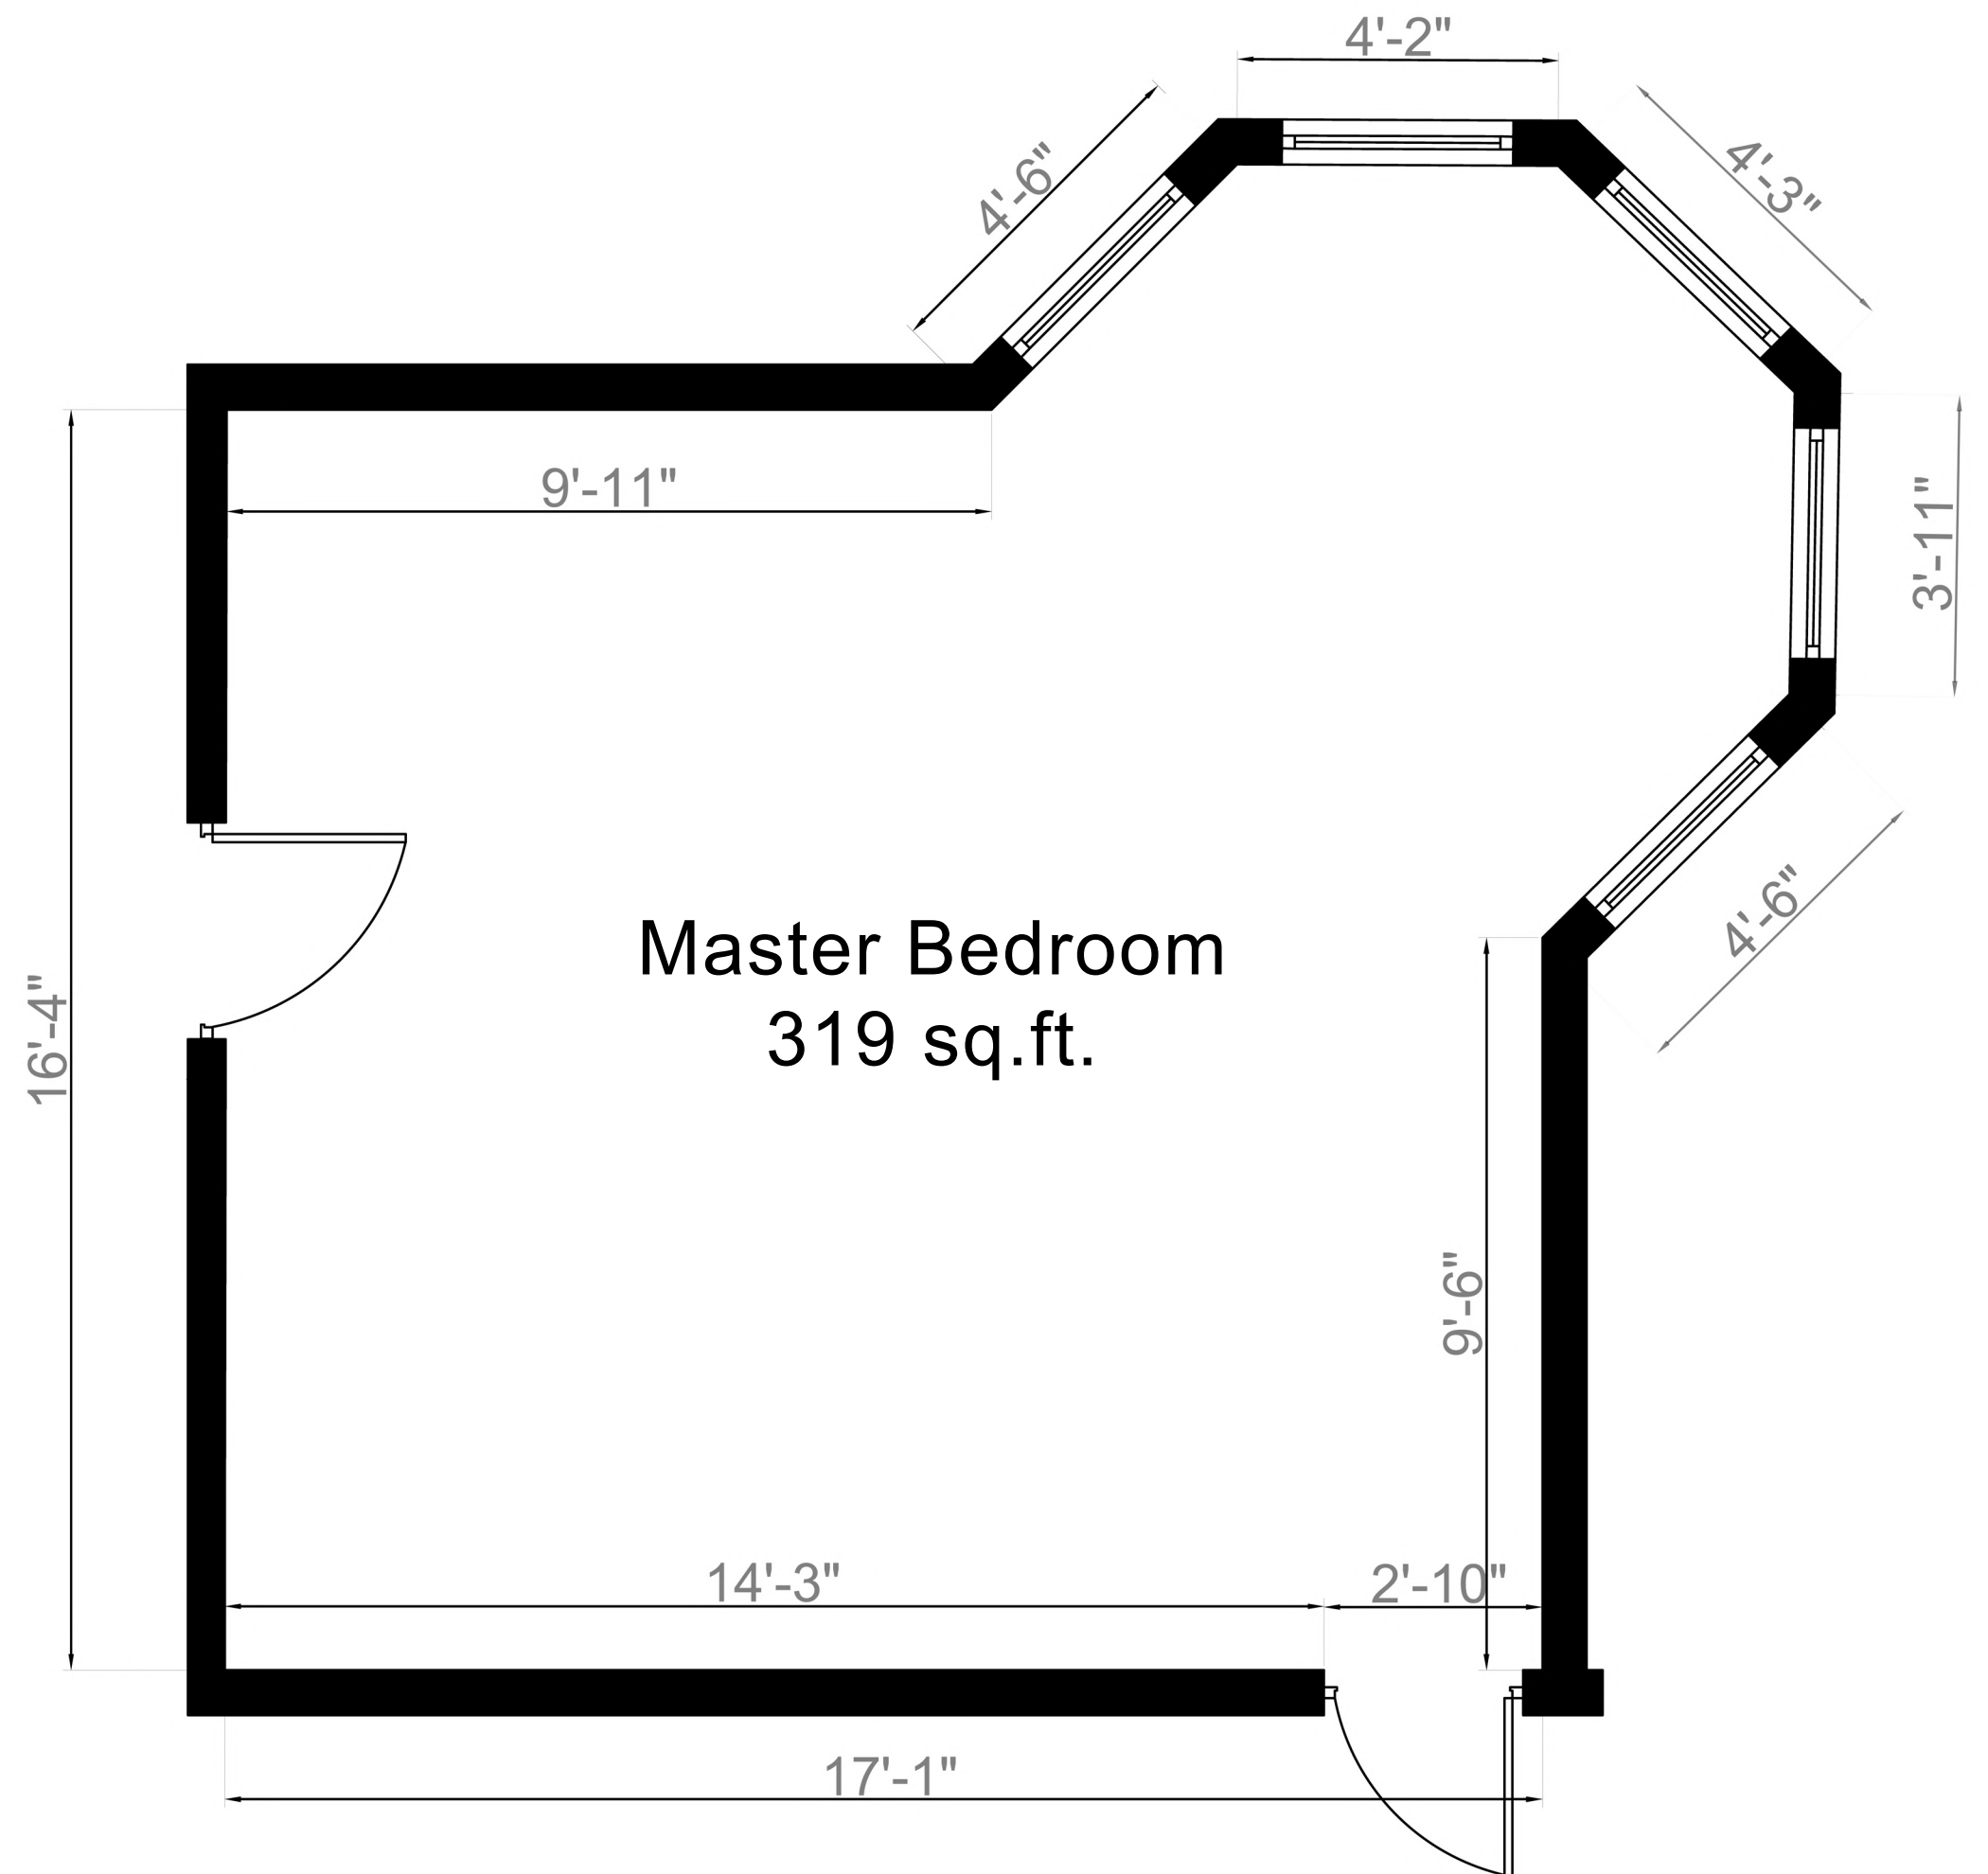

## FLOOR PLAN

ROOMS 15

# 27307 Stg Taylor Memorial

27307 Sgt Taylor Memorial, Spring, TX 77386  
TOTAL AREA: 3928 sq.ft. FLOORS 1

## Living Room (entrance)

## Master Bedroom