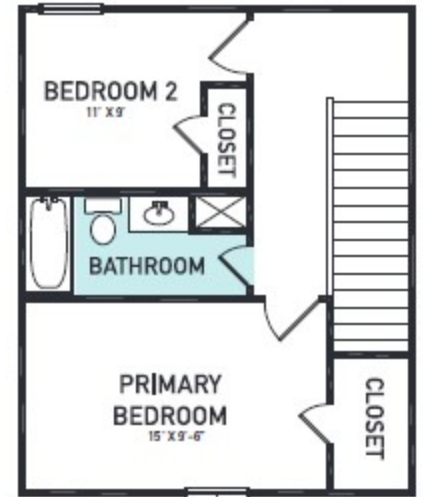

## Jordan

PLAN 940

- 940 sq. ft.
- 2 Bedrooms
- 1 Bathroom
- Utility Closet
- Large Open Concept
- Living Room and Dining Area adjacent
- Gourmet Corner Kitchen with Large Counter
- Dishwasher Included
- All Bedrooms are Upstairs
- Large Front Porch Area

Optional:

- Kitchen Window

**FIRST FLOOR**

**SECOND FLOOR**

**D-R-HORTON**  
*America's Builder*