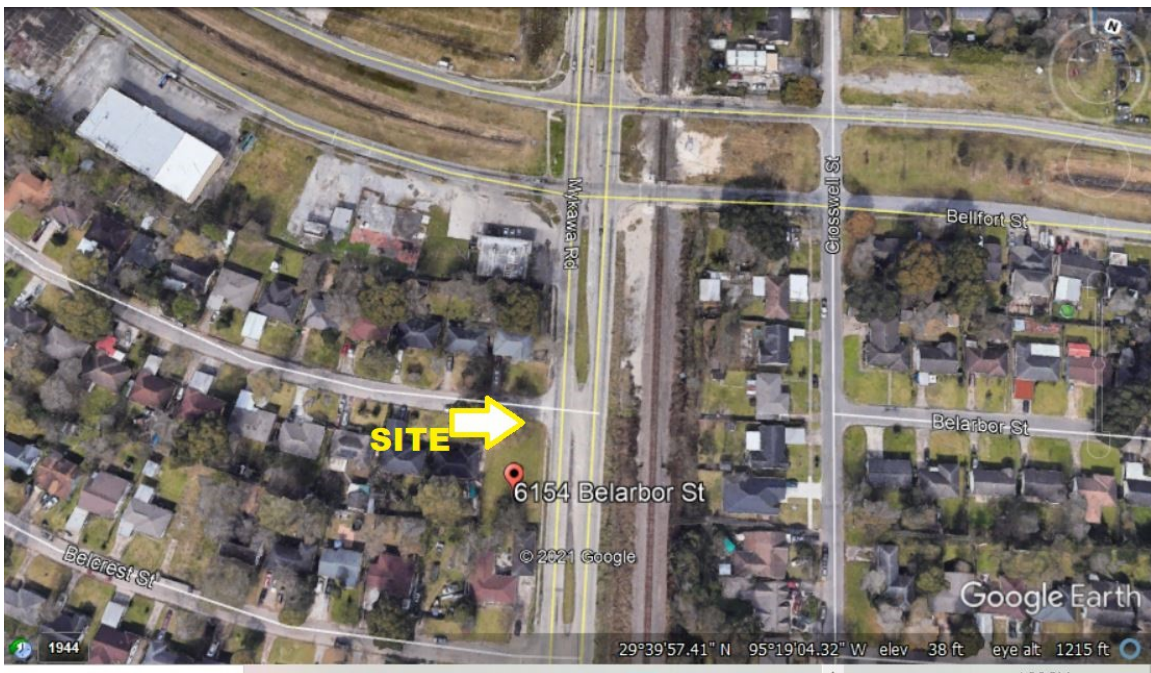

COMMERCIAL & RESIDENTIAL REAL ESTATE

6154 BELARBOR, HOUSTON, TX. 7154 SF CORNER LOT. HIGH TRAFFIC LOCATION. CITY UTILITIES. RESTRICTIONS UNKNOWN. LISTED AT \$89,500.

WALLACE EVERITT, BROKER
281-375-5575