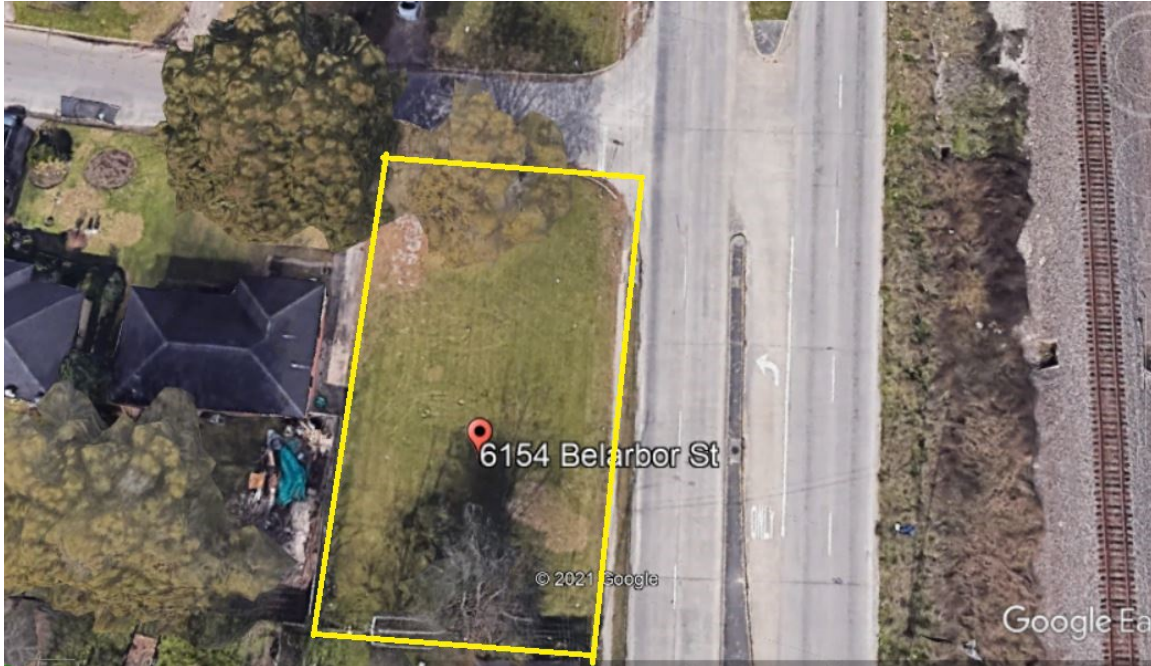

COMMERCIAL & RESIDENTIAL REAL ESTATE

6154 BELARBOR, HOUSTON, TX. 7154 SF CORNER LOT. HIGH TRAFFIC LOCATION. CITY UTILITIES. RESTRICTIONS UNKNOWN. LISTED AT \$89,500.

WALLACE EVERITT, BROKER
281-375-5575