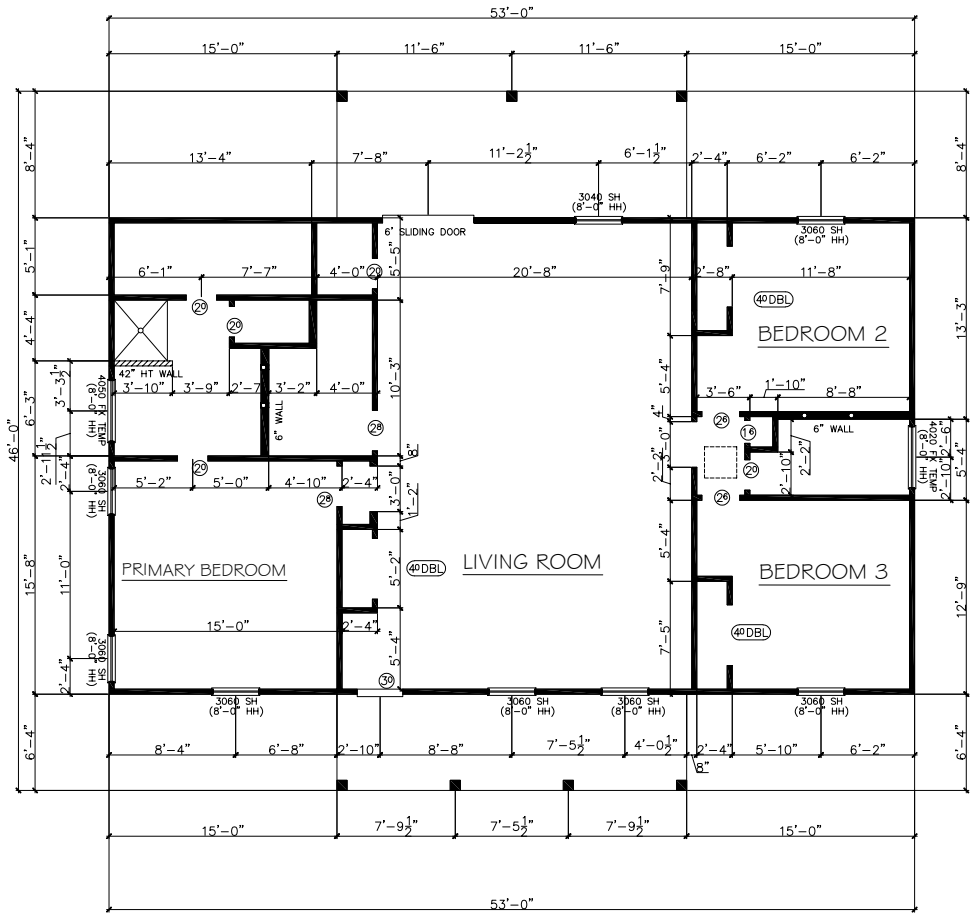

SQUARE FOOTAGES	
LIVING AREA	FRAME
Front Porch	146
Back Patio	442
Total Under Roof	2248