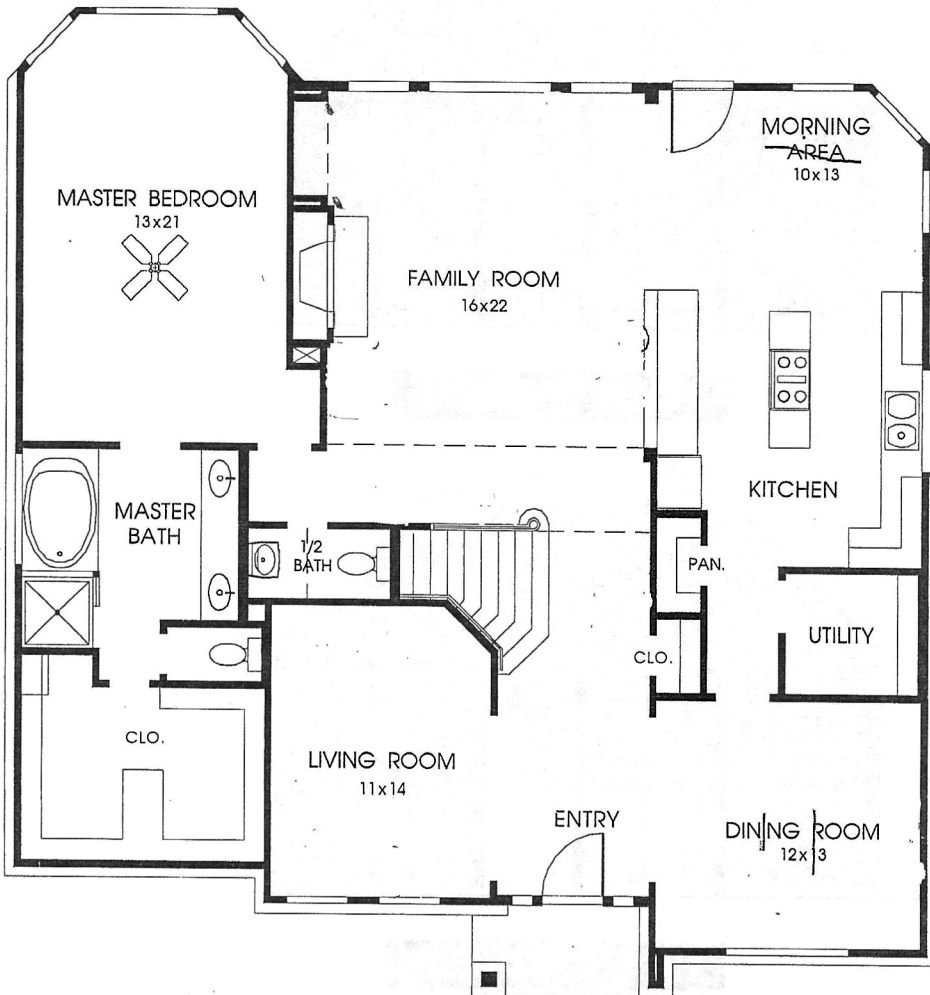

DESIGNS

Plan 3346

This home contains approximately 3,346 square feet and includes four bedrooms and three and a half baths.

Not included: inside keyed d.
refrigerators, furnishings, drap
decorator items and all other personal
property being used in model homes. Builder
reserves the right to make changes in the
plans and specifications, and to substitute
material of similar quality. Room dimensions
indicate approximate inside area
measurements.
APRIL 2003 © 2003 Perry Homes (P)