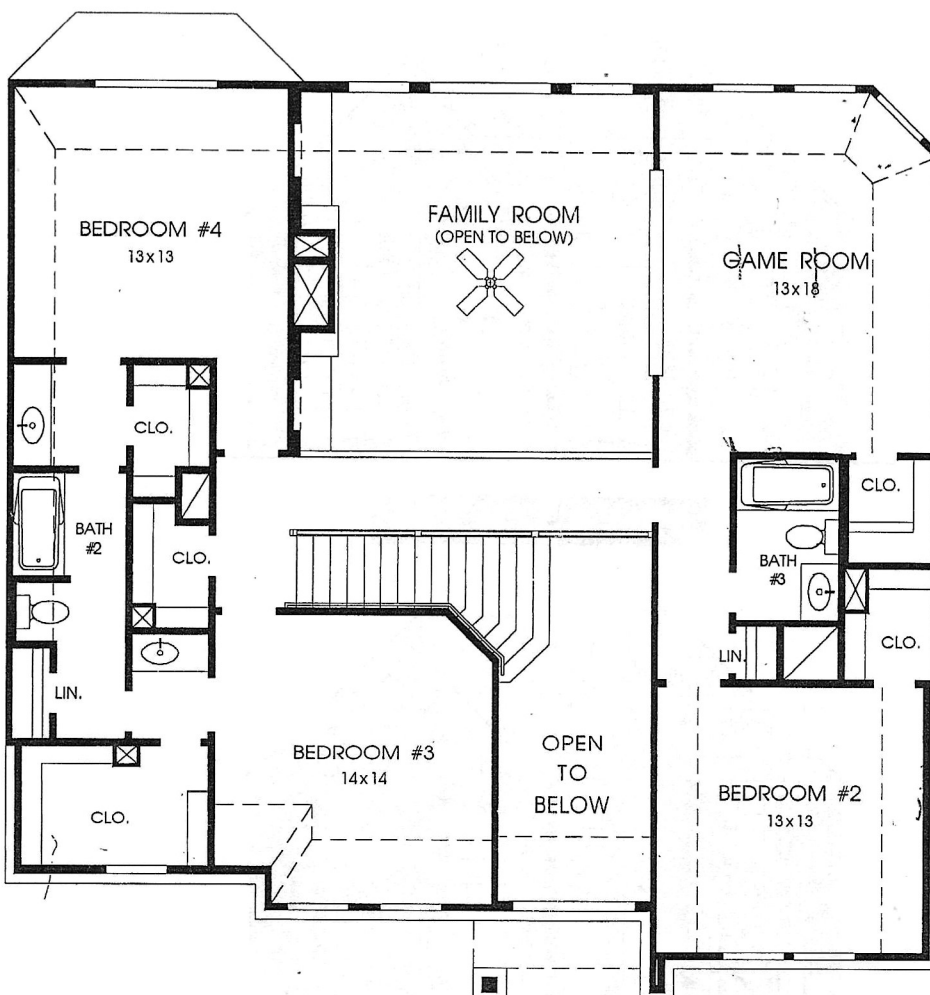

DESIGNS

Plan 3346

This home contains approximately 3,346 square feet and includes four bedrooms and three and a half baths.

Not included: inside keyed d.
refrigerators, furnishings, drap
decorator items and all other personal
property being used in model homes. Builder
reserves the right to make changes in the
plans and specifications, and to substitute
material of similar quality. Room dimensions
indicate approximate inside area
measurements.
APRIL 2003 © 2003 Perry Homes (P)