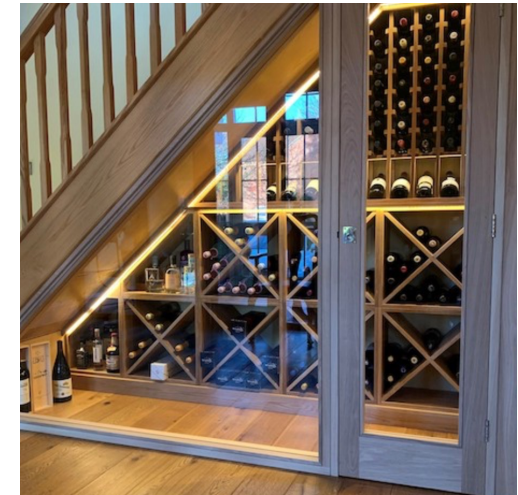

Kitchen Inspiration

Light, engineered hardwood floors.
Shaker cabinets with some glass fronts
and dark green color as shown here.
Island with white/marbled, quartz
waterfall style countertops.
Backsplash to match countertops.
Lighting and plumbing as shown.
Brass hardware.