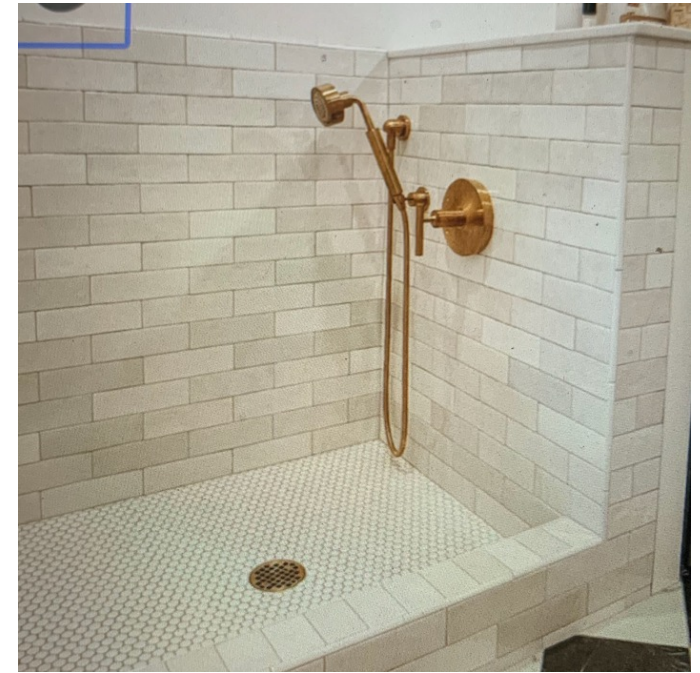

Kitchen Inspiration

Light, engineered hardwood floors.
Shaker cabinets with some glass fronts
and dark green color as shown here.
Island with white/marbled, quartz
waterfall style countertops.
Backsplash to match countertops.
Lighting and plumbing as shown.
Brass hardware.

Dining Room Light

Laundry Room

Dark Green cabinets to match the Kitchen.

Floor Tile

Dog/Foot Wash
Tile as shown.

Guest Suite Bath (downstairs)

All tile and fixtures,
lighting, etc. as shown.
Wood flooring.
Alabaster walls.

Rock Bottom SW 7062

Master Bath

Rock Bottom SW 7062

Vanity Inspiration/color.
Wood flooring.
Alabaster Walls.
Lighting and fixtures as shown.

Master Bath

All tile, fixtures and tub as shown.

Master Bedroom

Secondary Bath (upstairs)

All tile, lighting, fixtures and vanity as shown.

Secondary Bath (upstairs)

All tile, lighting, fixtures and vanity as shown.