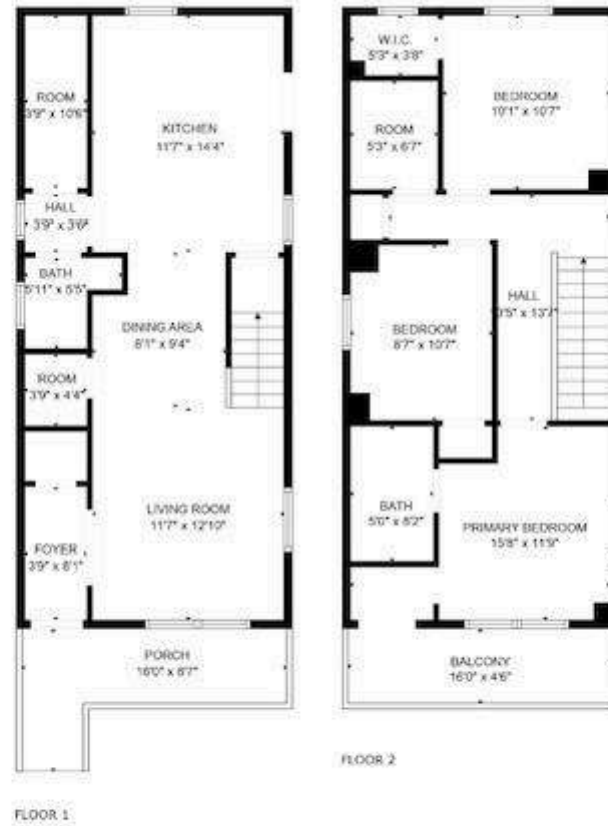

Add / Edit Photos for MLS#33653812

To upload, click Browse. To upload **Multiple** photos once uploaded, drag by the grey title bar

x 1536 pixels in size.

Note: The photos below, outlined in red, are

Br

Click **Browse** to select photo(s) to upload (49)

Check All

Primary slot

Enter description...

Primary slot

FLOOR PLAN CREATED BY CUBICASA APP. MEASUREMENTS DEEMED HIGHLY RELIABLE BUT NOT GUARANTEED.

File: 2D Floor Plan for 1412 Avenue M 12.jpg

Image Size: 640 x 480

Description