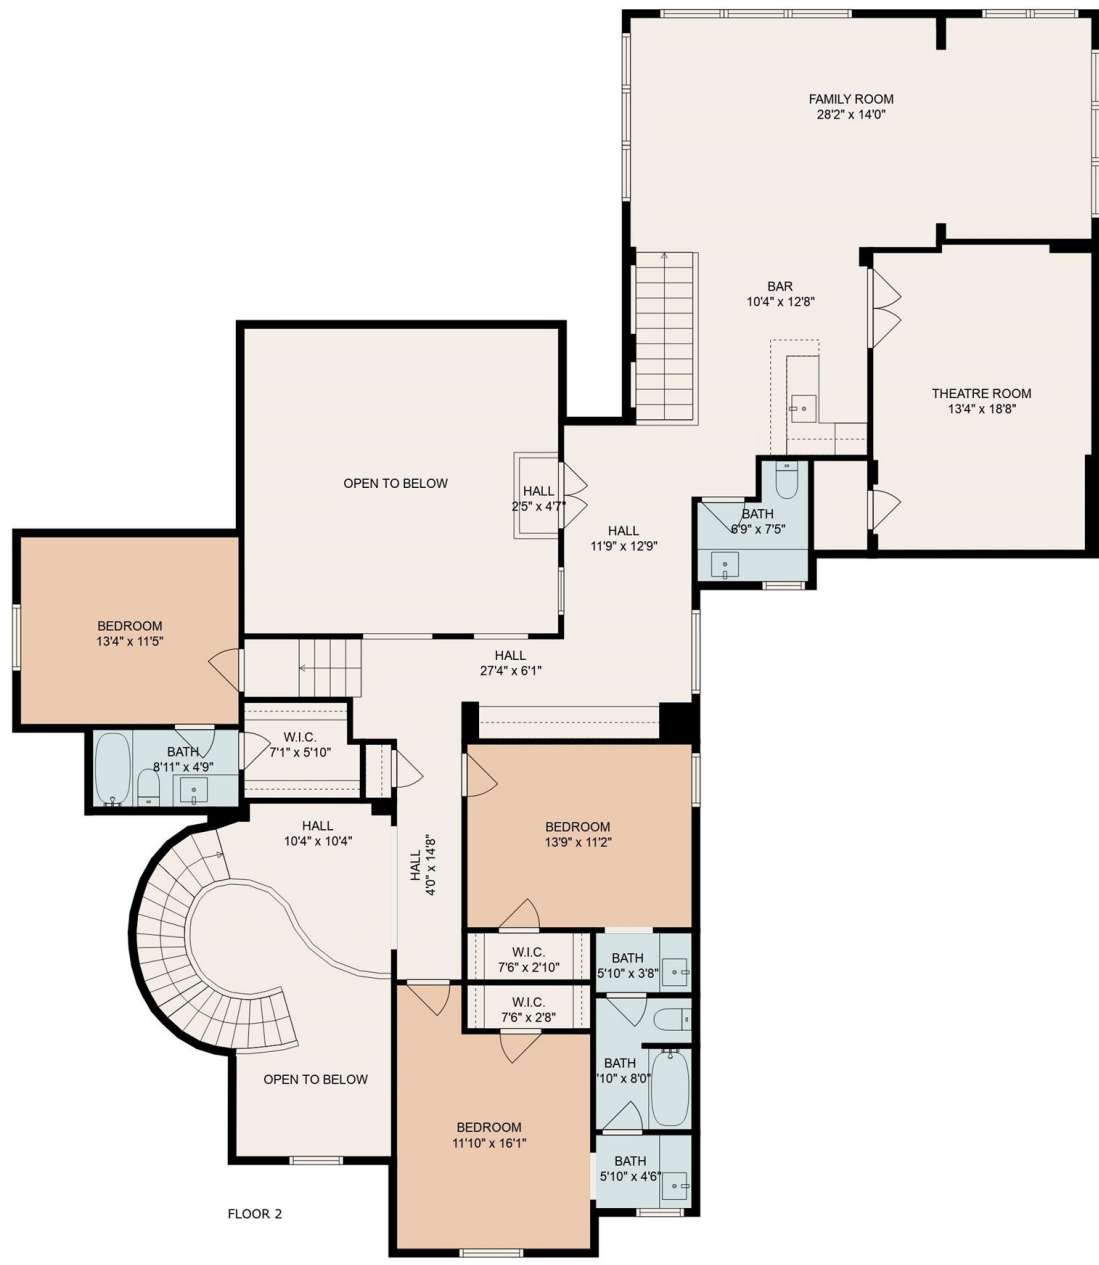

FLOOR 1

FLOOR 2

Total scanned area: 5296 sq. ft

SIZES AND DIMENSIONS ARE APPROXIMATE. ACTUAL MAY VARY.