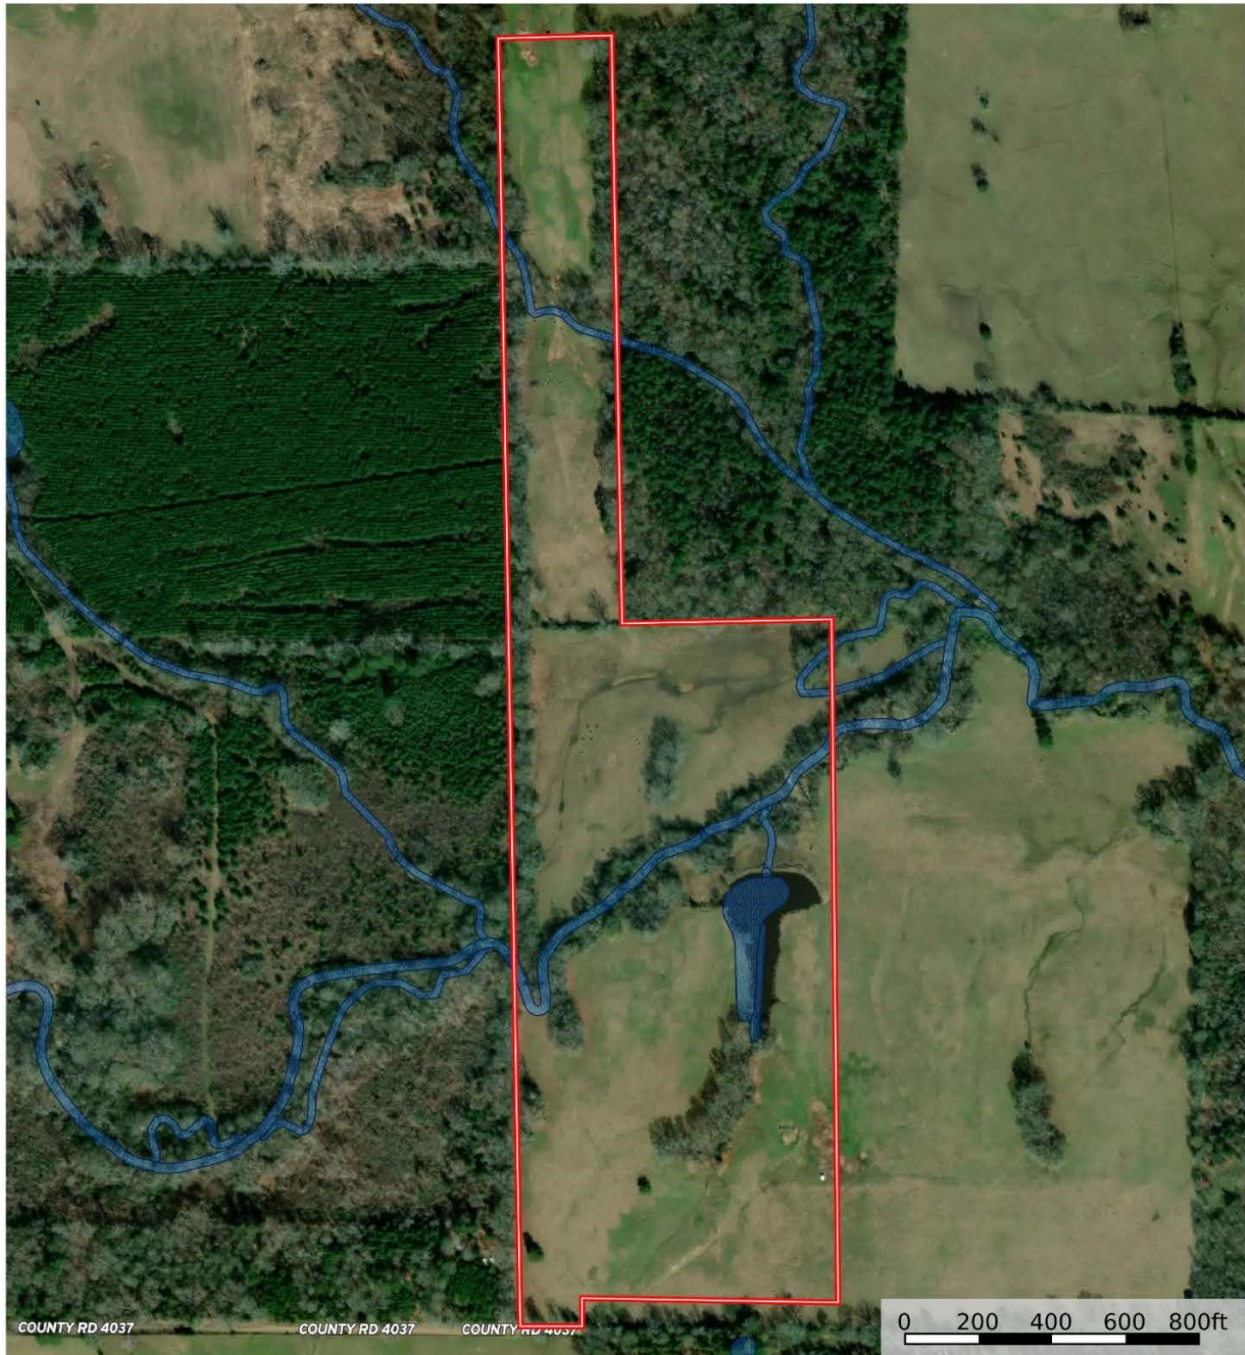

1340 C US HWY 59 N, Timpson
TX 75975

AERIAL

Shelby
50 +/- Acres

1340 C US HWY 59 N, Timpson TX, 75975
Shelby County, Texas, 50 AC +/-

 Boundary  Wetlands  Riparian

Data presented is for reference purposes only and cannot be guaranteed.