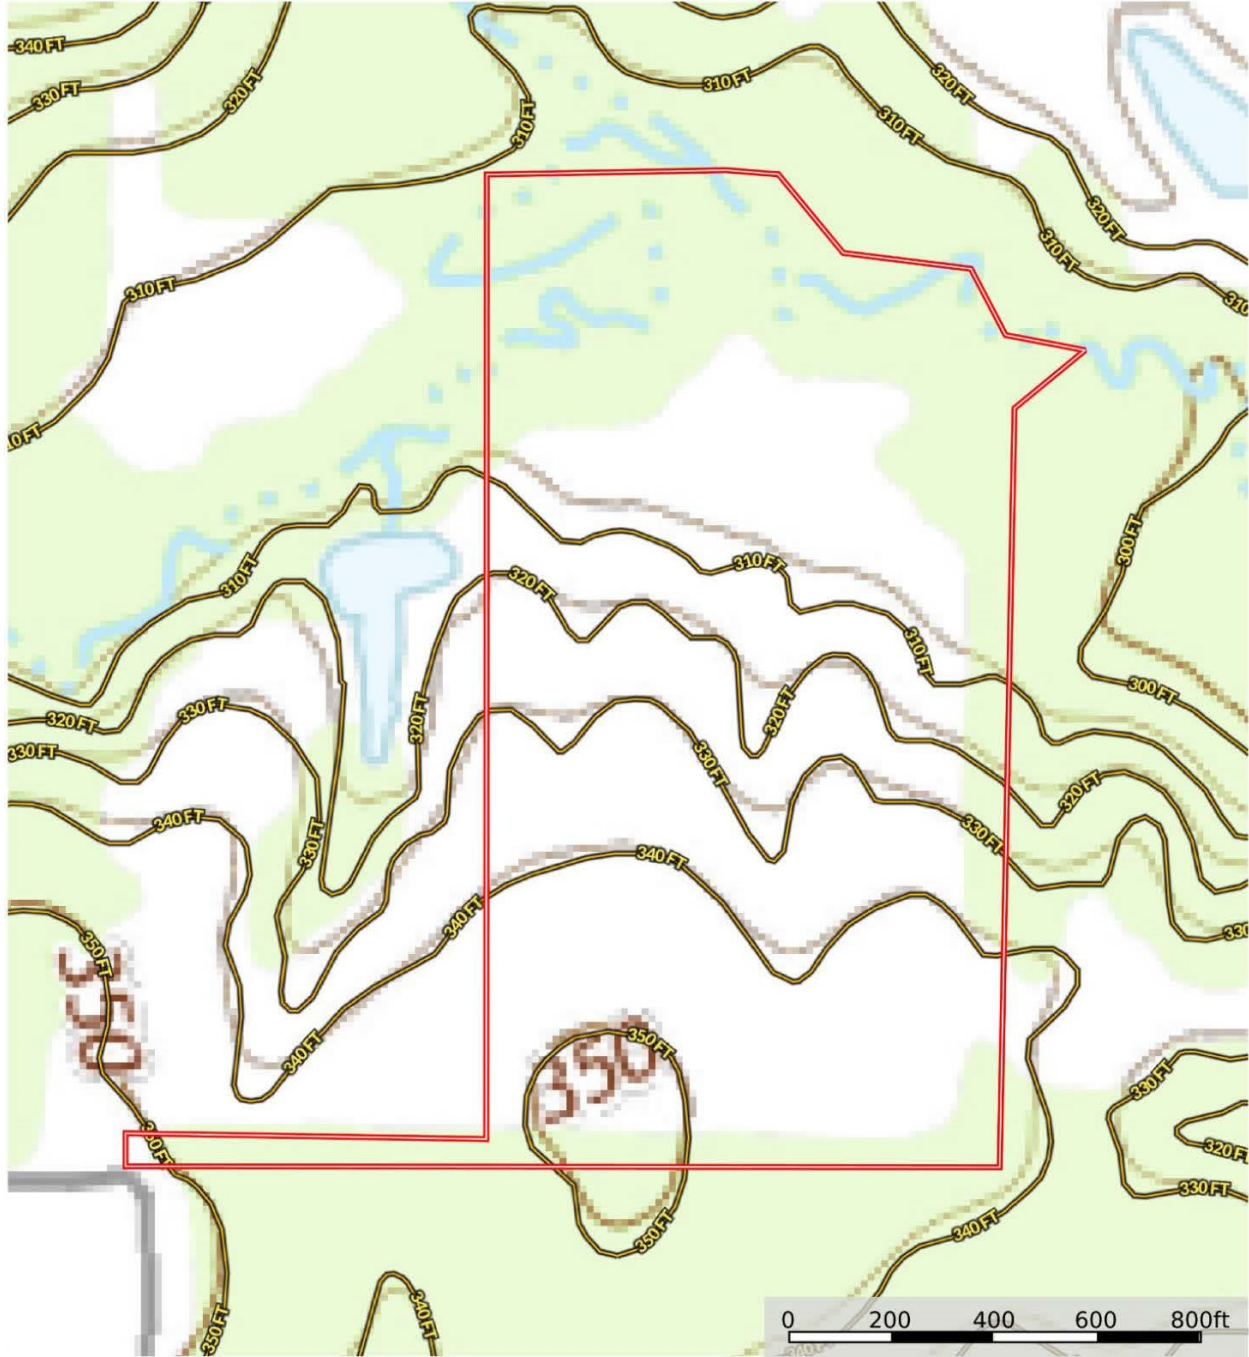

1340 D US HWY 59 N, Timpson  
TX 75975

TOPO

Shelby  
44+/- Acres

1340 D US HWY 59 N, Timpson TX, 75975  
Shelby County, Texas, 44 AC +/-

 Boundary

 The information contained herein was obtained from sources deemed to be reliable. Land id™ Services makes no warranties or guarantees as to the completeness or accuracy thereof.