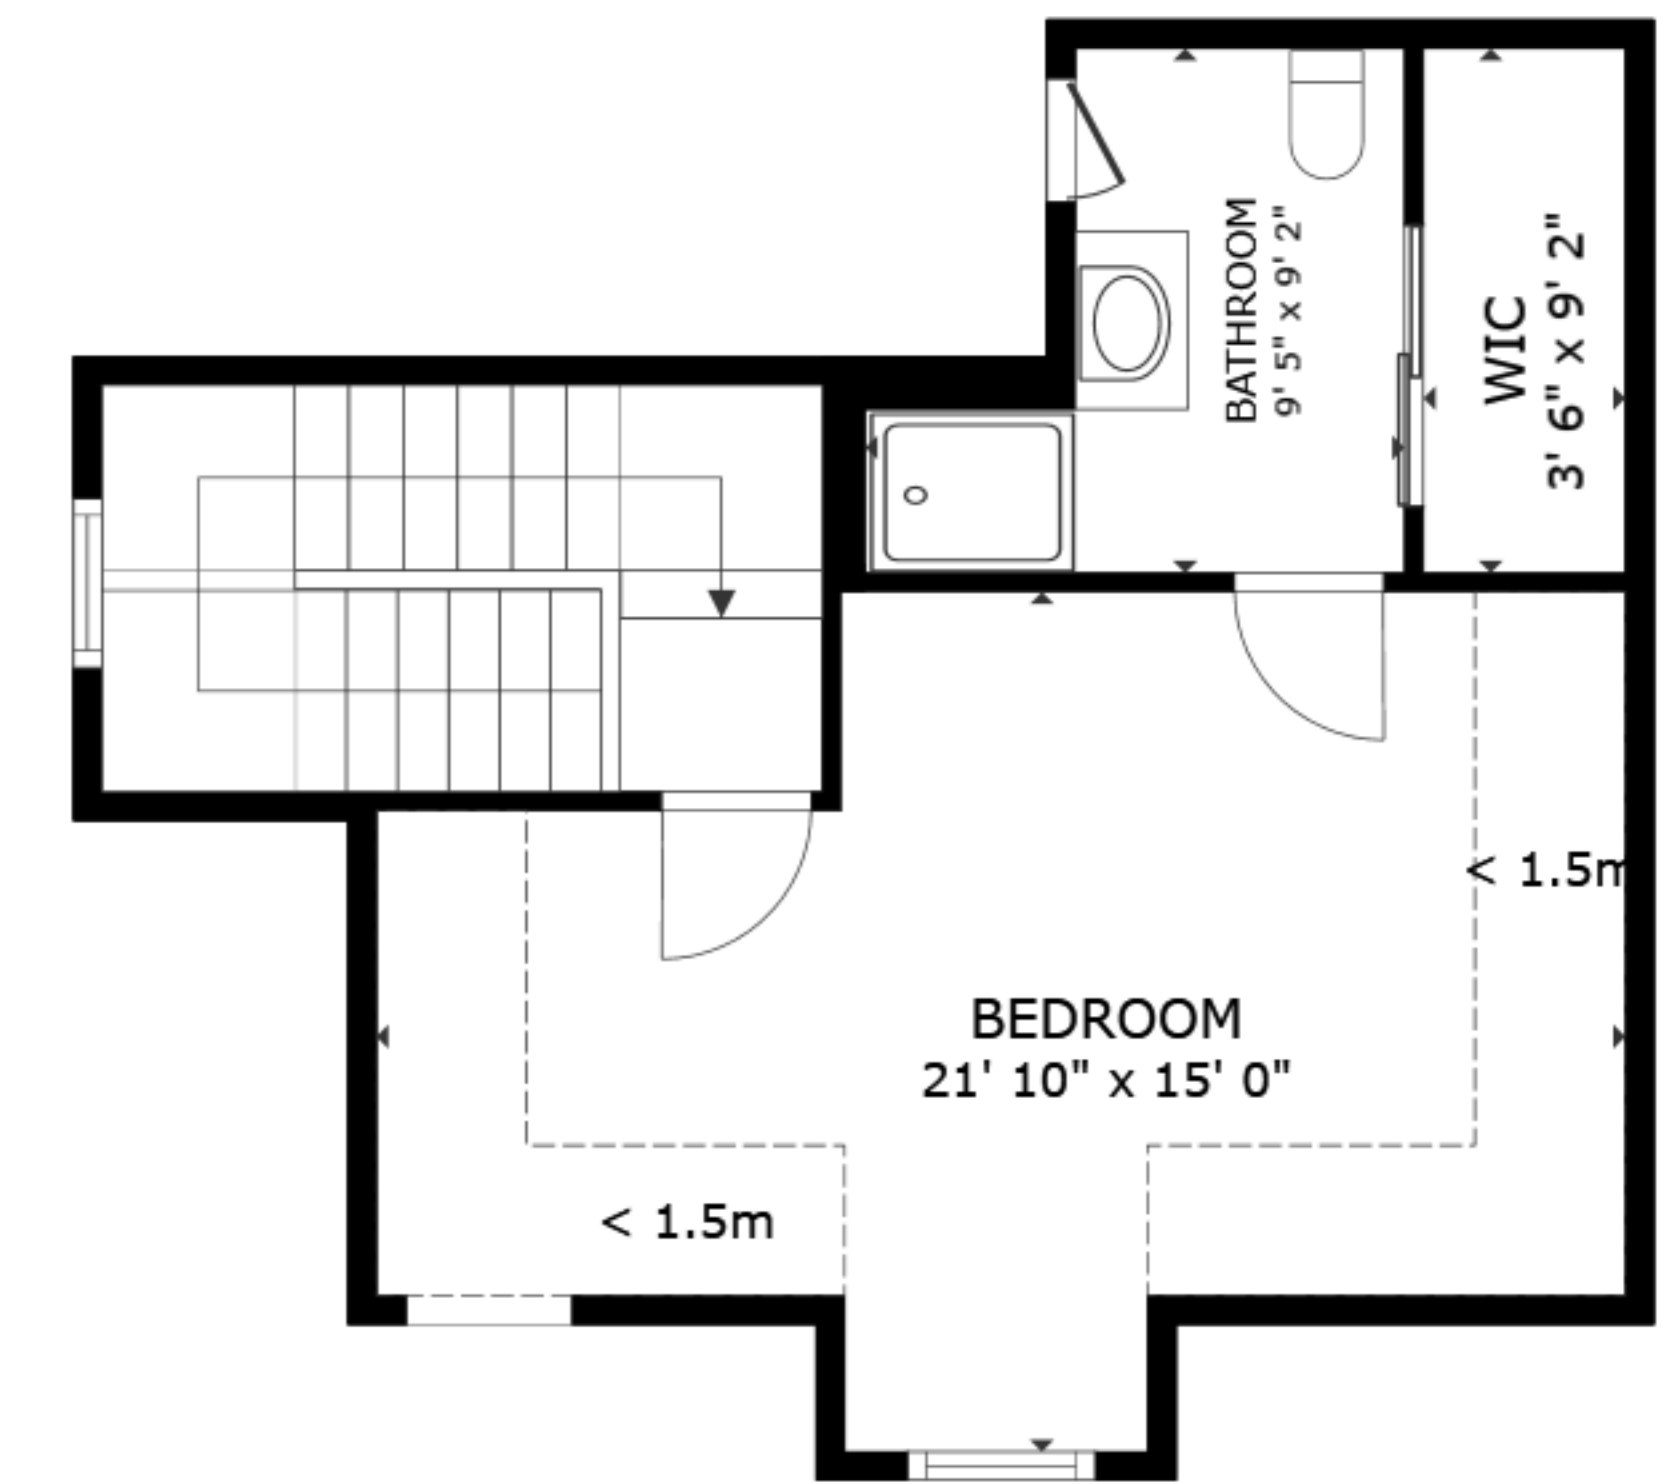

FLOOR 1

FLOOR 2

FLOOR 3

FLOOR 4

GROSS INTERNAL AREA
 FLOOR 1 468 sq.ft. FLOOR 2 982 sq.ft. FLOOR 3 1,018 sq.ft. FLOOR 4 365 sq.ft.
 EXCLUDED AREAS : REDUCED HEADROOM 84 sq.ft.
 TOTAL : 2,834 sq.ft.

SIZES AND DIMENSIONS ARE APPROXIMATE, ACTUAL MAY VARY.