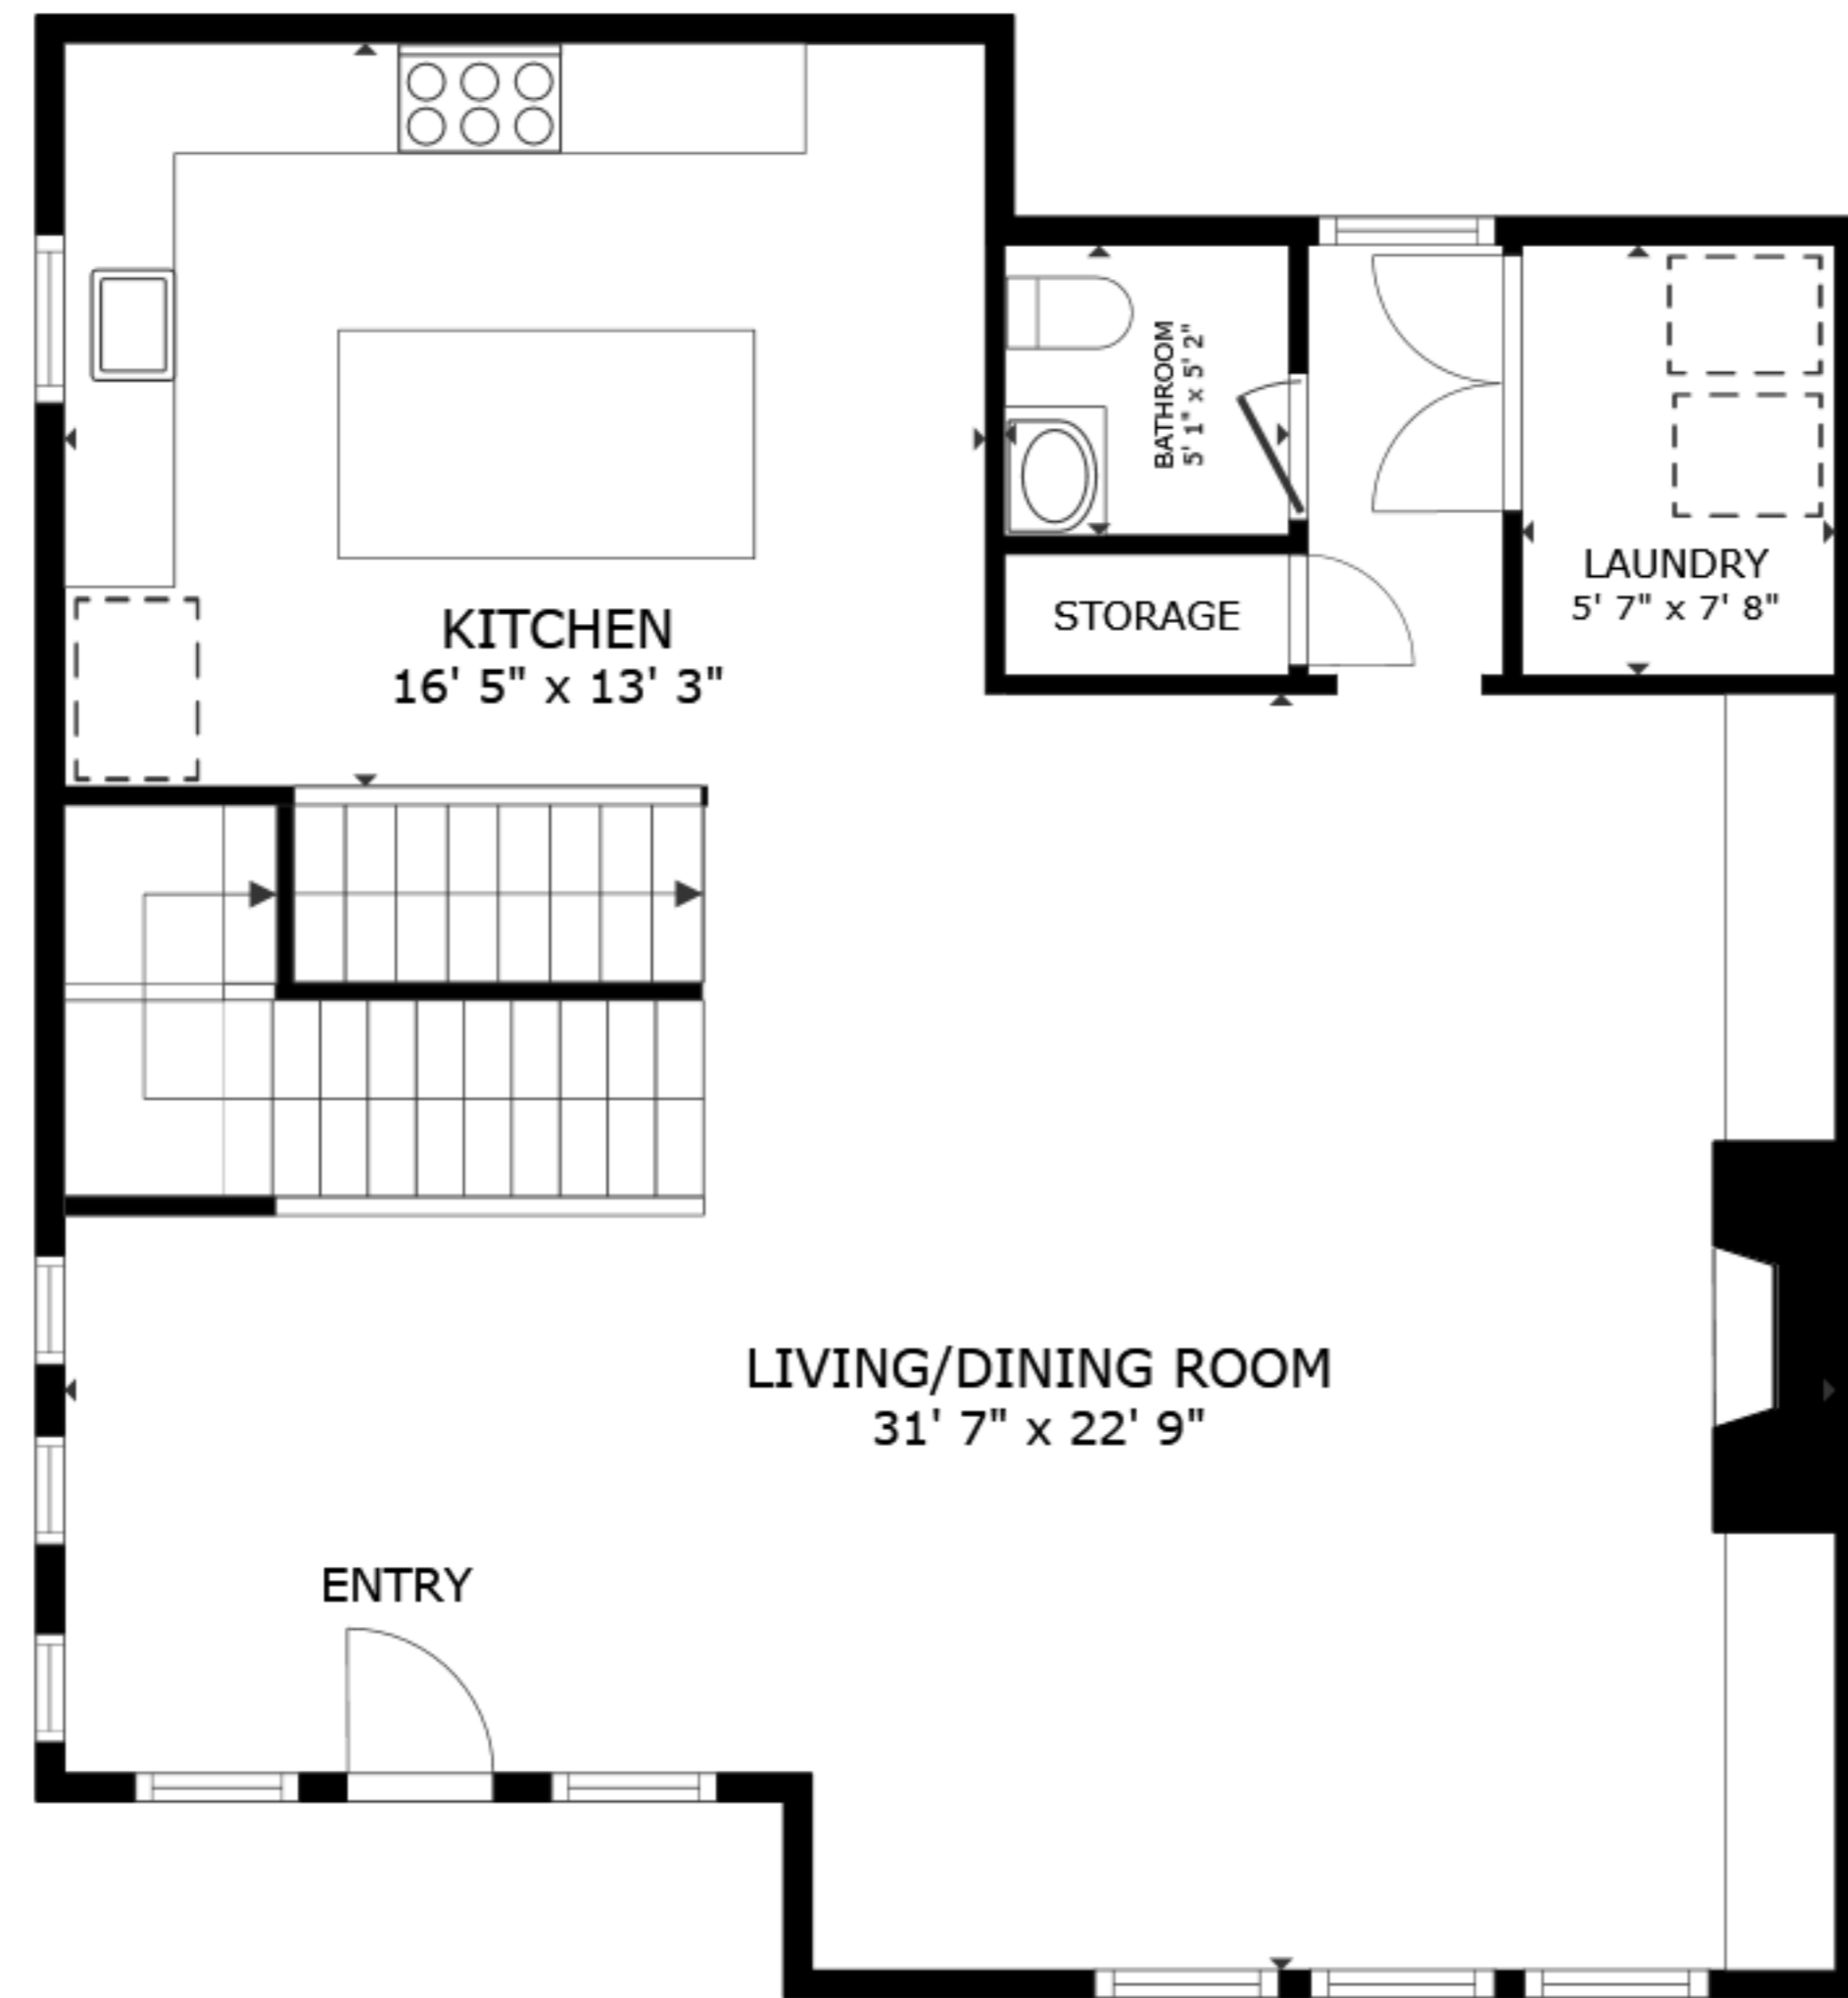

FLOOR 1

FLOOR 2

FLOOR 3

FLOOR 4

GROSS INTERNAL AREA
 FLOOR 1 468 sq.ft. FLOOR 2 982 sq.ft. FLOOR 3 1,018 sq.ft. FLOOR 4 365 sq.ft.
 EXCLUDED AREAS : REDUCED HEADROOM 84 sq.ft.
 TOTAL : 2,834 sq.ft.

SIZES AND DIMENSIONS ARE APPROXIMATE, ACTUAL MAY VARY.