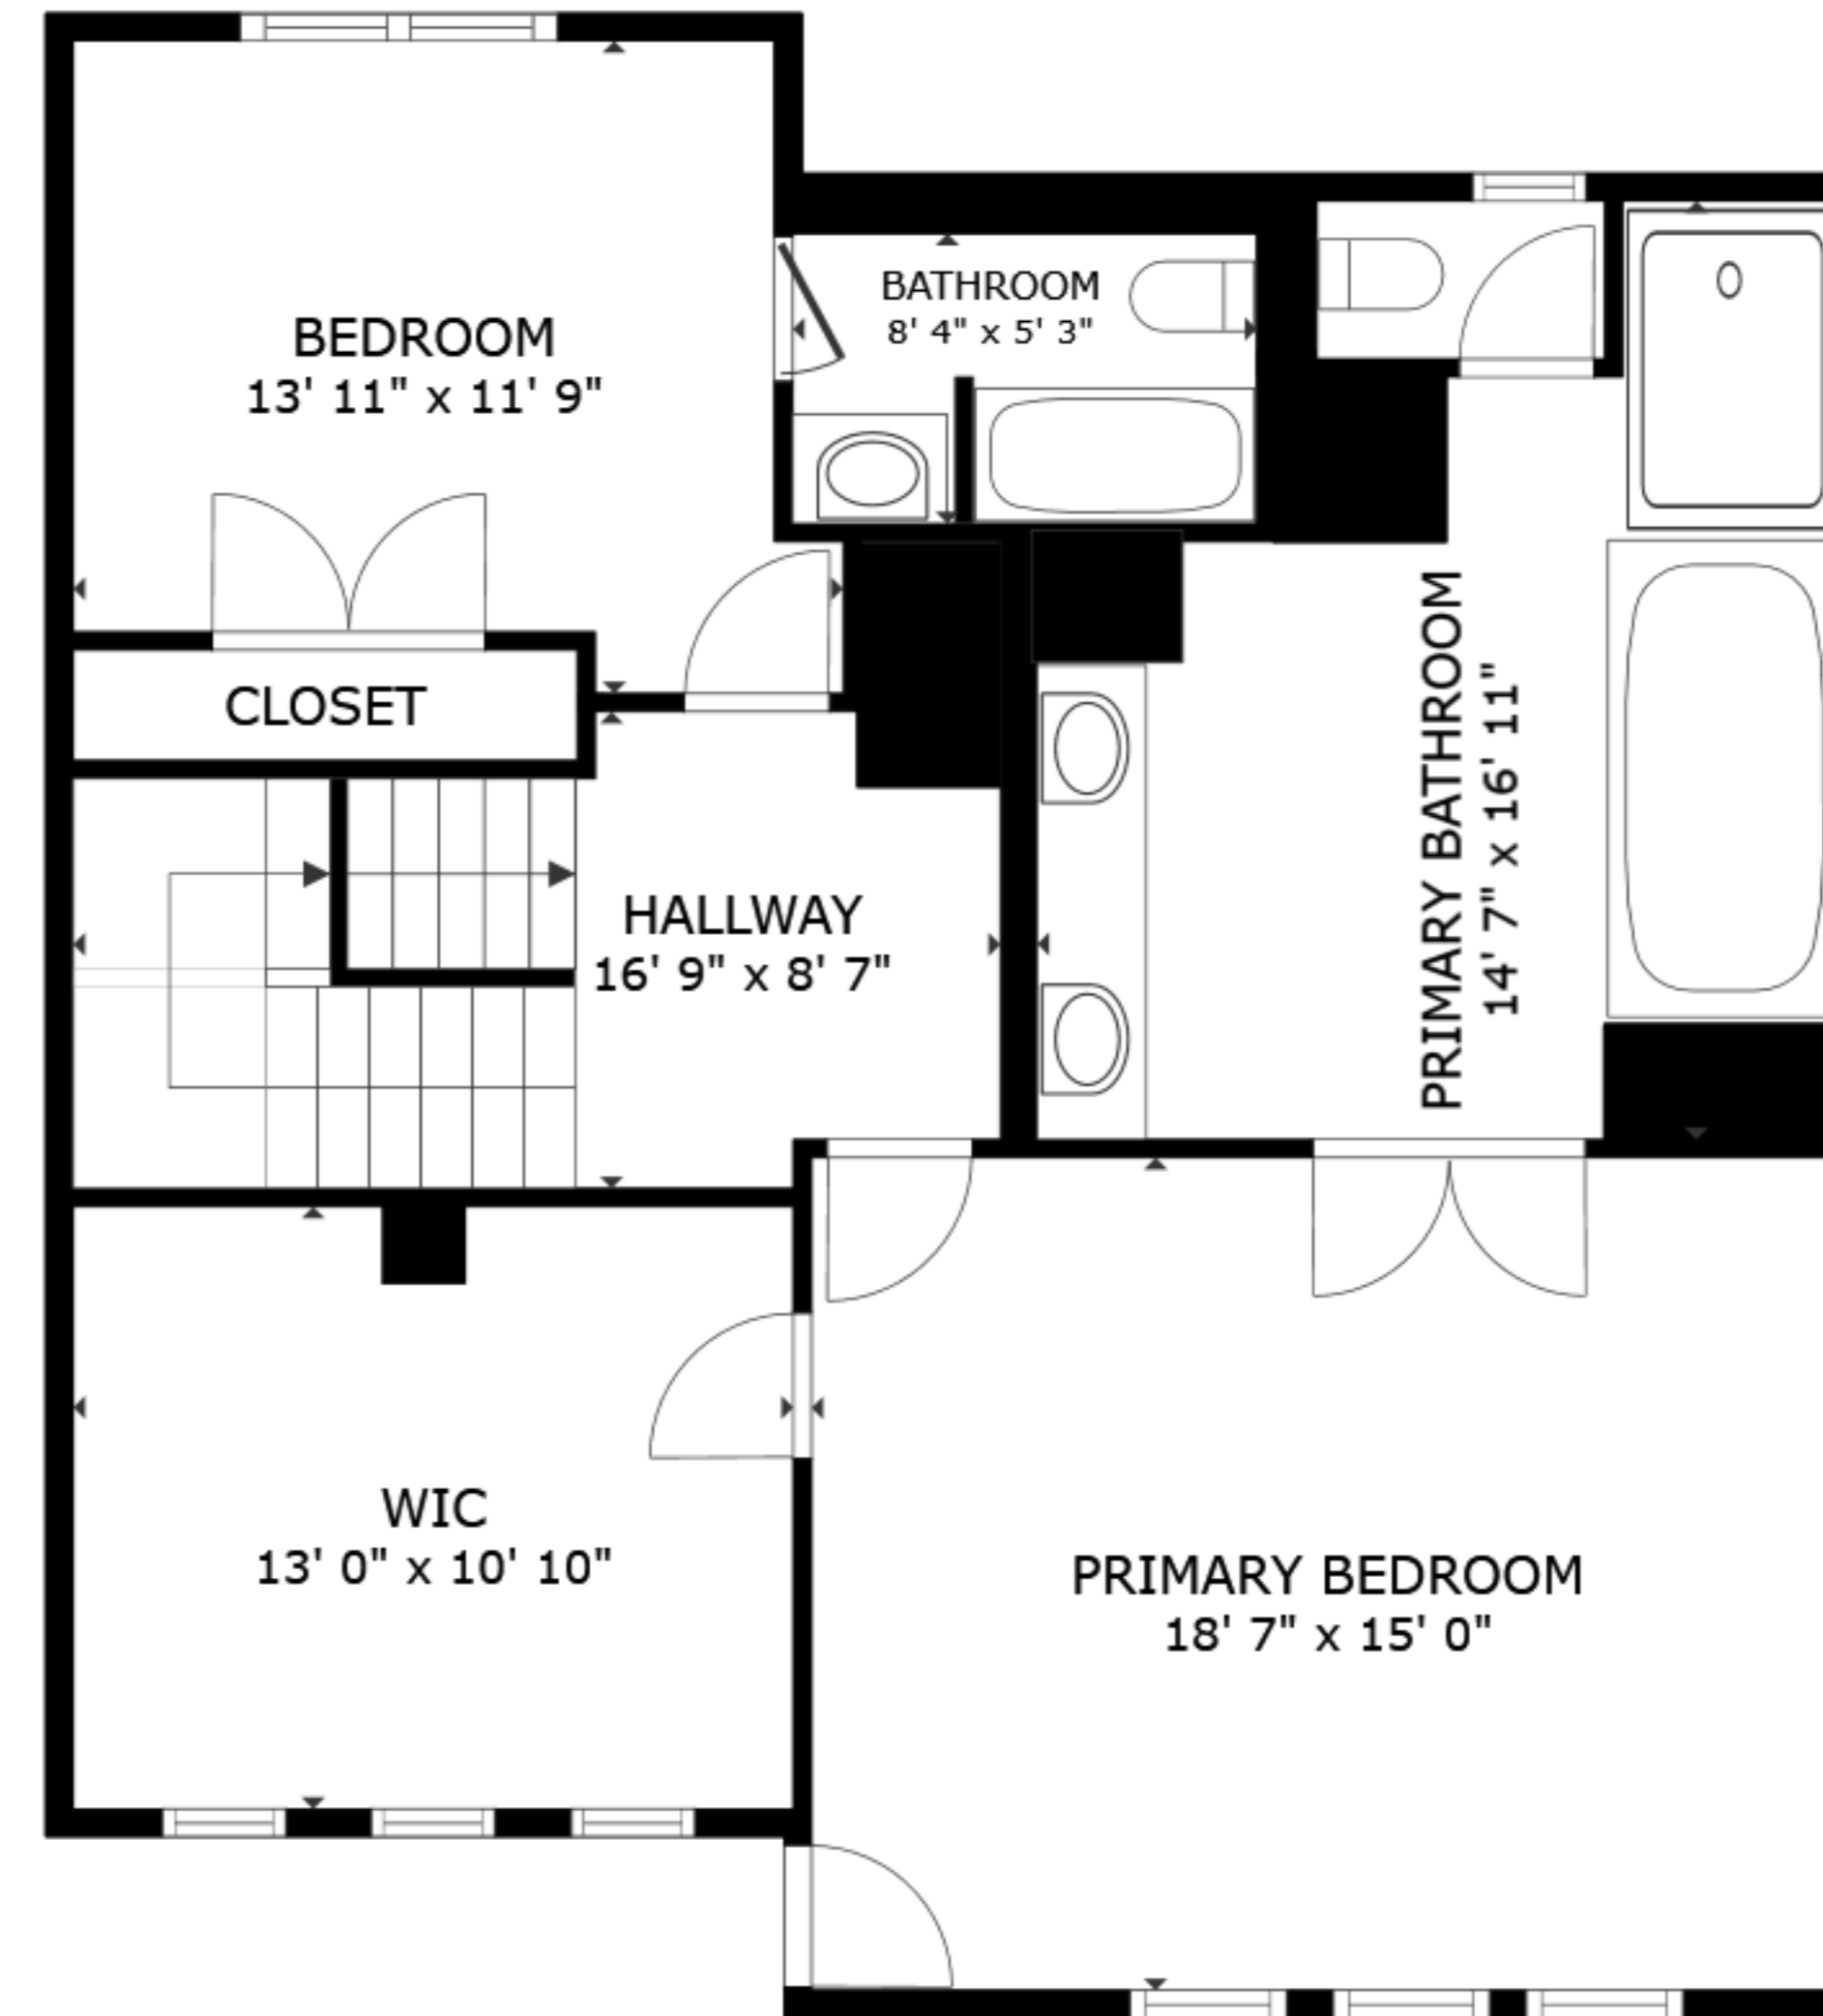

FLOOR 1

FLOOR 2

FLOOR 3

FLOOR 4

GROSS INTERNAL AREA
 FLOOR 1 468 sq.ft. FLOOR 2 982 sq.ft. FLOOR 3 1,018 sq.ft. FLOOR 4 365 sq.ft.
 EXCLUDED AREAS : REDUCED HEADROOM 84 sq.ft.
 TOTAL : 2,834 sq.ft.

SIZES AND DIMENSIONS ARE APPROXIMATE, ACTUAL MAY VARY.