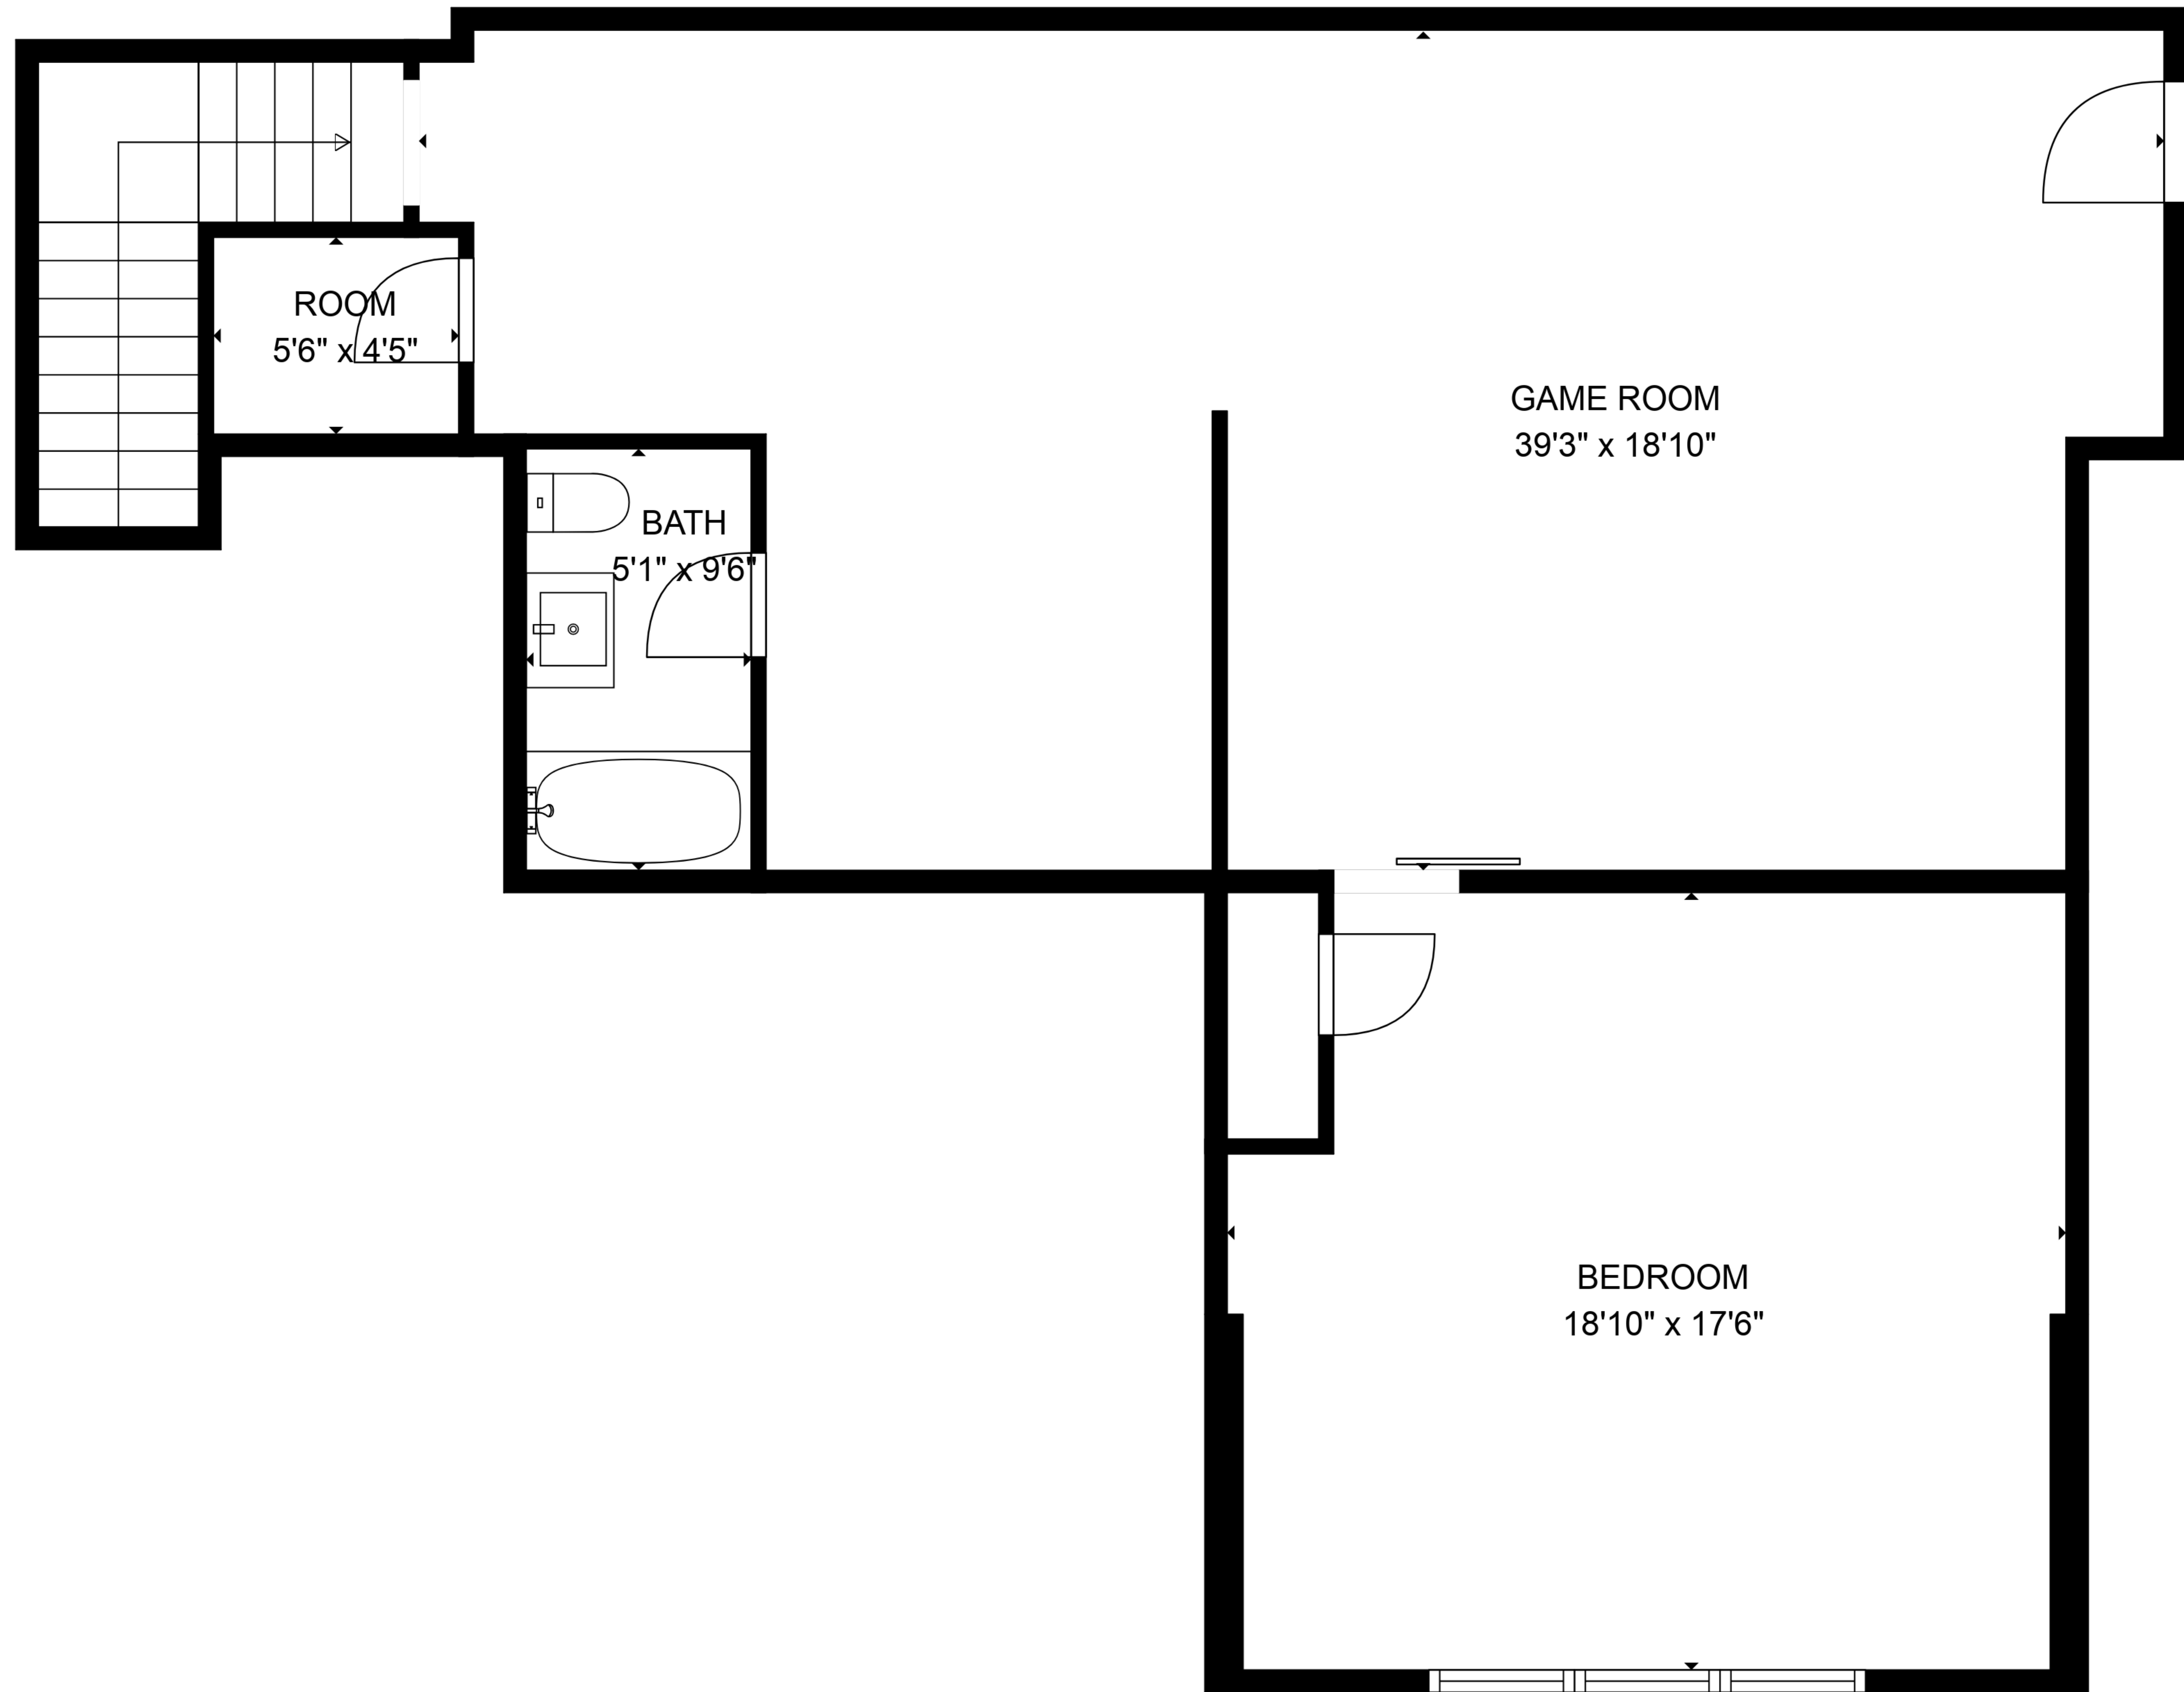

TOTAL: 3849 sq. ft
 FLOOR 1: 2741 sq. ft, FLOOR 2: 1108 sq. ft
 EXCLUDED AREAS: 4-CAR GARAGE: 1169 sq. ft

TOTAL: 3849 sq. ft
 FLOOR 1: 2741 sq. ft, FLOOR 2: 1108 sq. ft
 EXCLUDED AREAS: 4-CAR GARAGE: 1169 sq. ft

TOTAL: 3849 sq. ft
FLOOR 1: 2741 sq. ft, FLOOR 2: 1108 sq. ft
EXCLUDED AREAS: 4-CAR GARAGE: 1169 sq. ft