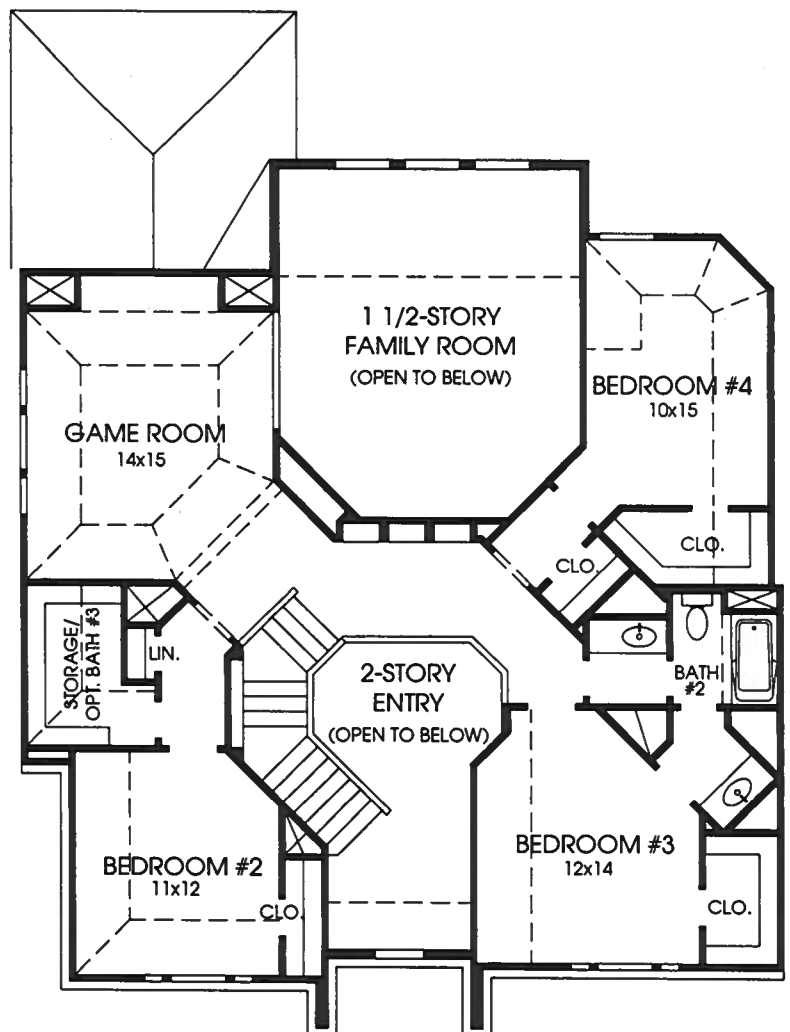

DESIGNS

Plan 3182W

This home contains approximately 3,182 square feet and includes four bedrooms and two and a half baths.

Note: The options shown on this brochure are available at an additional cost.

Not included: Inside keyed deadbolt locks, refrigerators, furnishings, drapery, plants, decorator items and all other personal property being used in model homes. Builder reserves the right to make changes in the plans and specifications, and to substitute material of similar quality. Room dimensions indicate approximate inside area measurements.