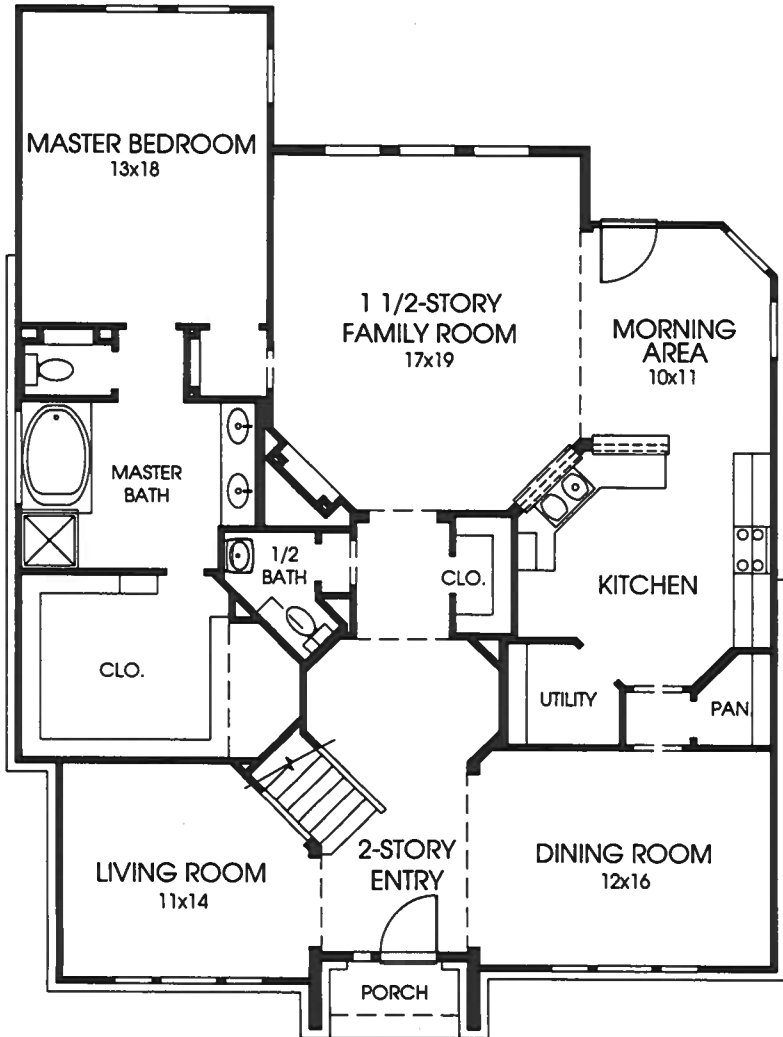

DESIGNS

Plan 3182W

This home contains approximately 3,182 square feet and includes four bedrooms and two and a half baths.

Note: The options shown on this brochure are available at an additional cost.

Not included: Inside keyed deadbolt locks, refrigerators, furnishings, drapery, plants, decorator items and all other personal property being used in model homes. Builder reserves the right to make changes in the plans and specifications, and to substitute material of similar quality. Room dimensions indicate approximate inside area measurements.