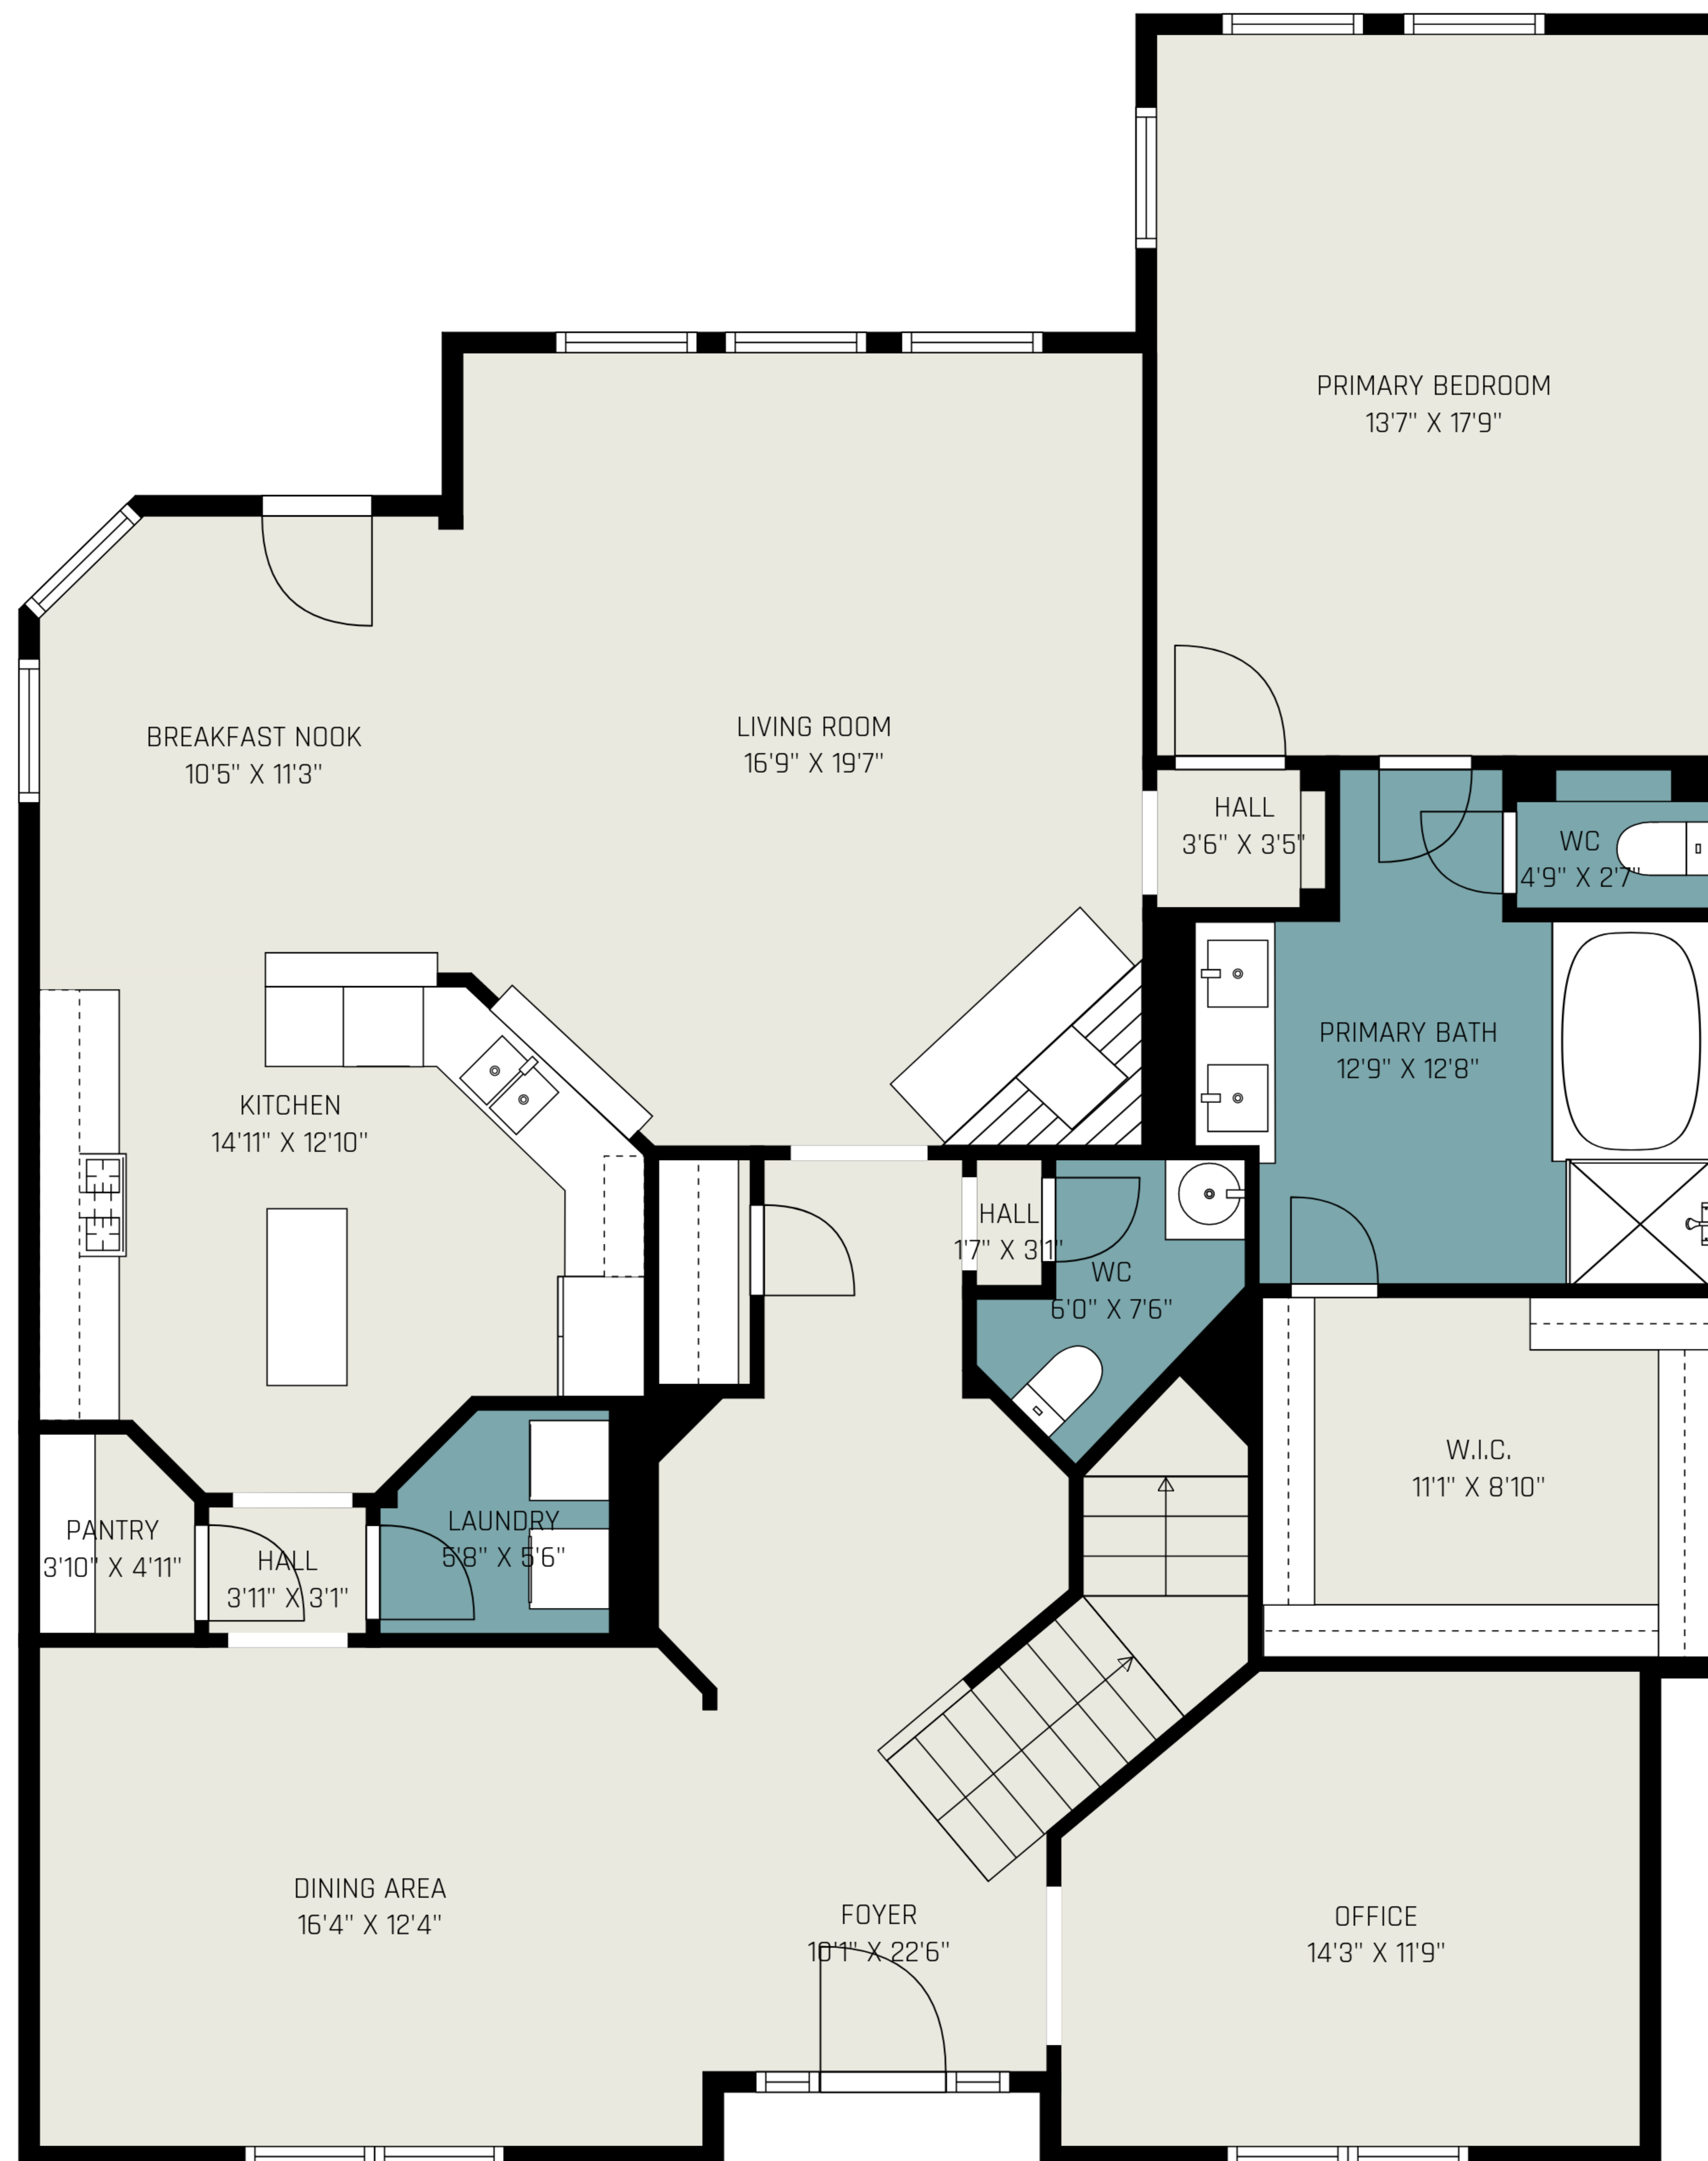

FLOOR 1

FLOOR 2

**TOTAL: 3014 sq. ft**  
 FLOOR 1: 1845 sq. ft, FLOOR 2: 1169 sq. ft  
 EXCLUDED AREAS: OPEN TO BELOW: 131 sq. ft

MEASUREMENTS ARE CALCULATED BY CUBICASA TECHNOLOGY. DEEMED HIGHLY RELIABLE BUT NOT GUARANTEED.

**TOTAL: 3014 sq. ft**

FLOOR 1: 1845 sq. ft, FLOOR 2: 1169 sq. ft  
 EXCLUDED AREAS: OPEN TO BELOW: 131 sq. ft

MEASUREMENTS ARE CALCULATED BY CUBICASA TECHNOLOGY. DEEMED HIGHLY RELIABLE BUT NOT GUARANTEED.