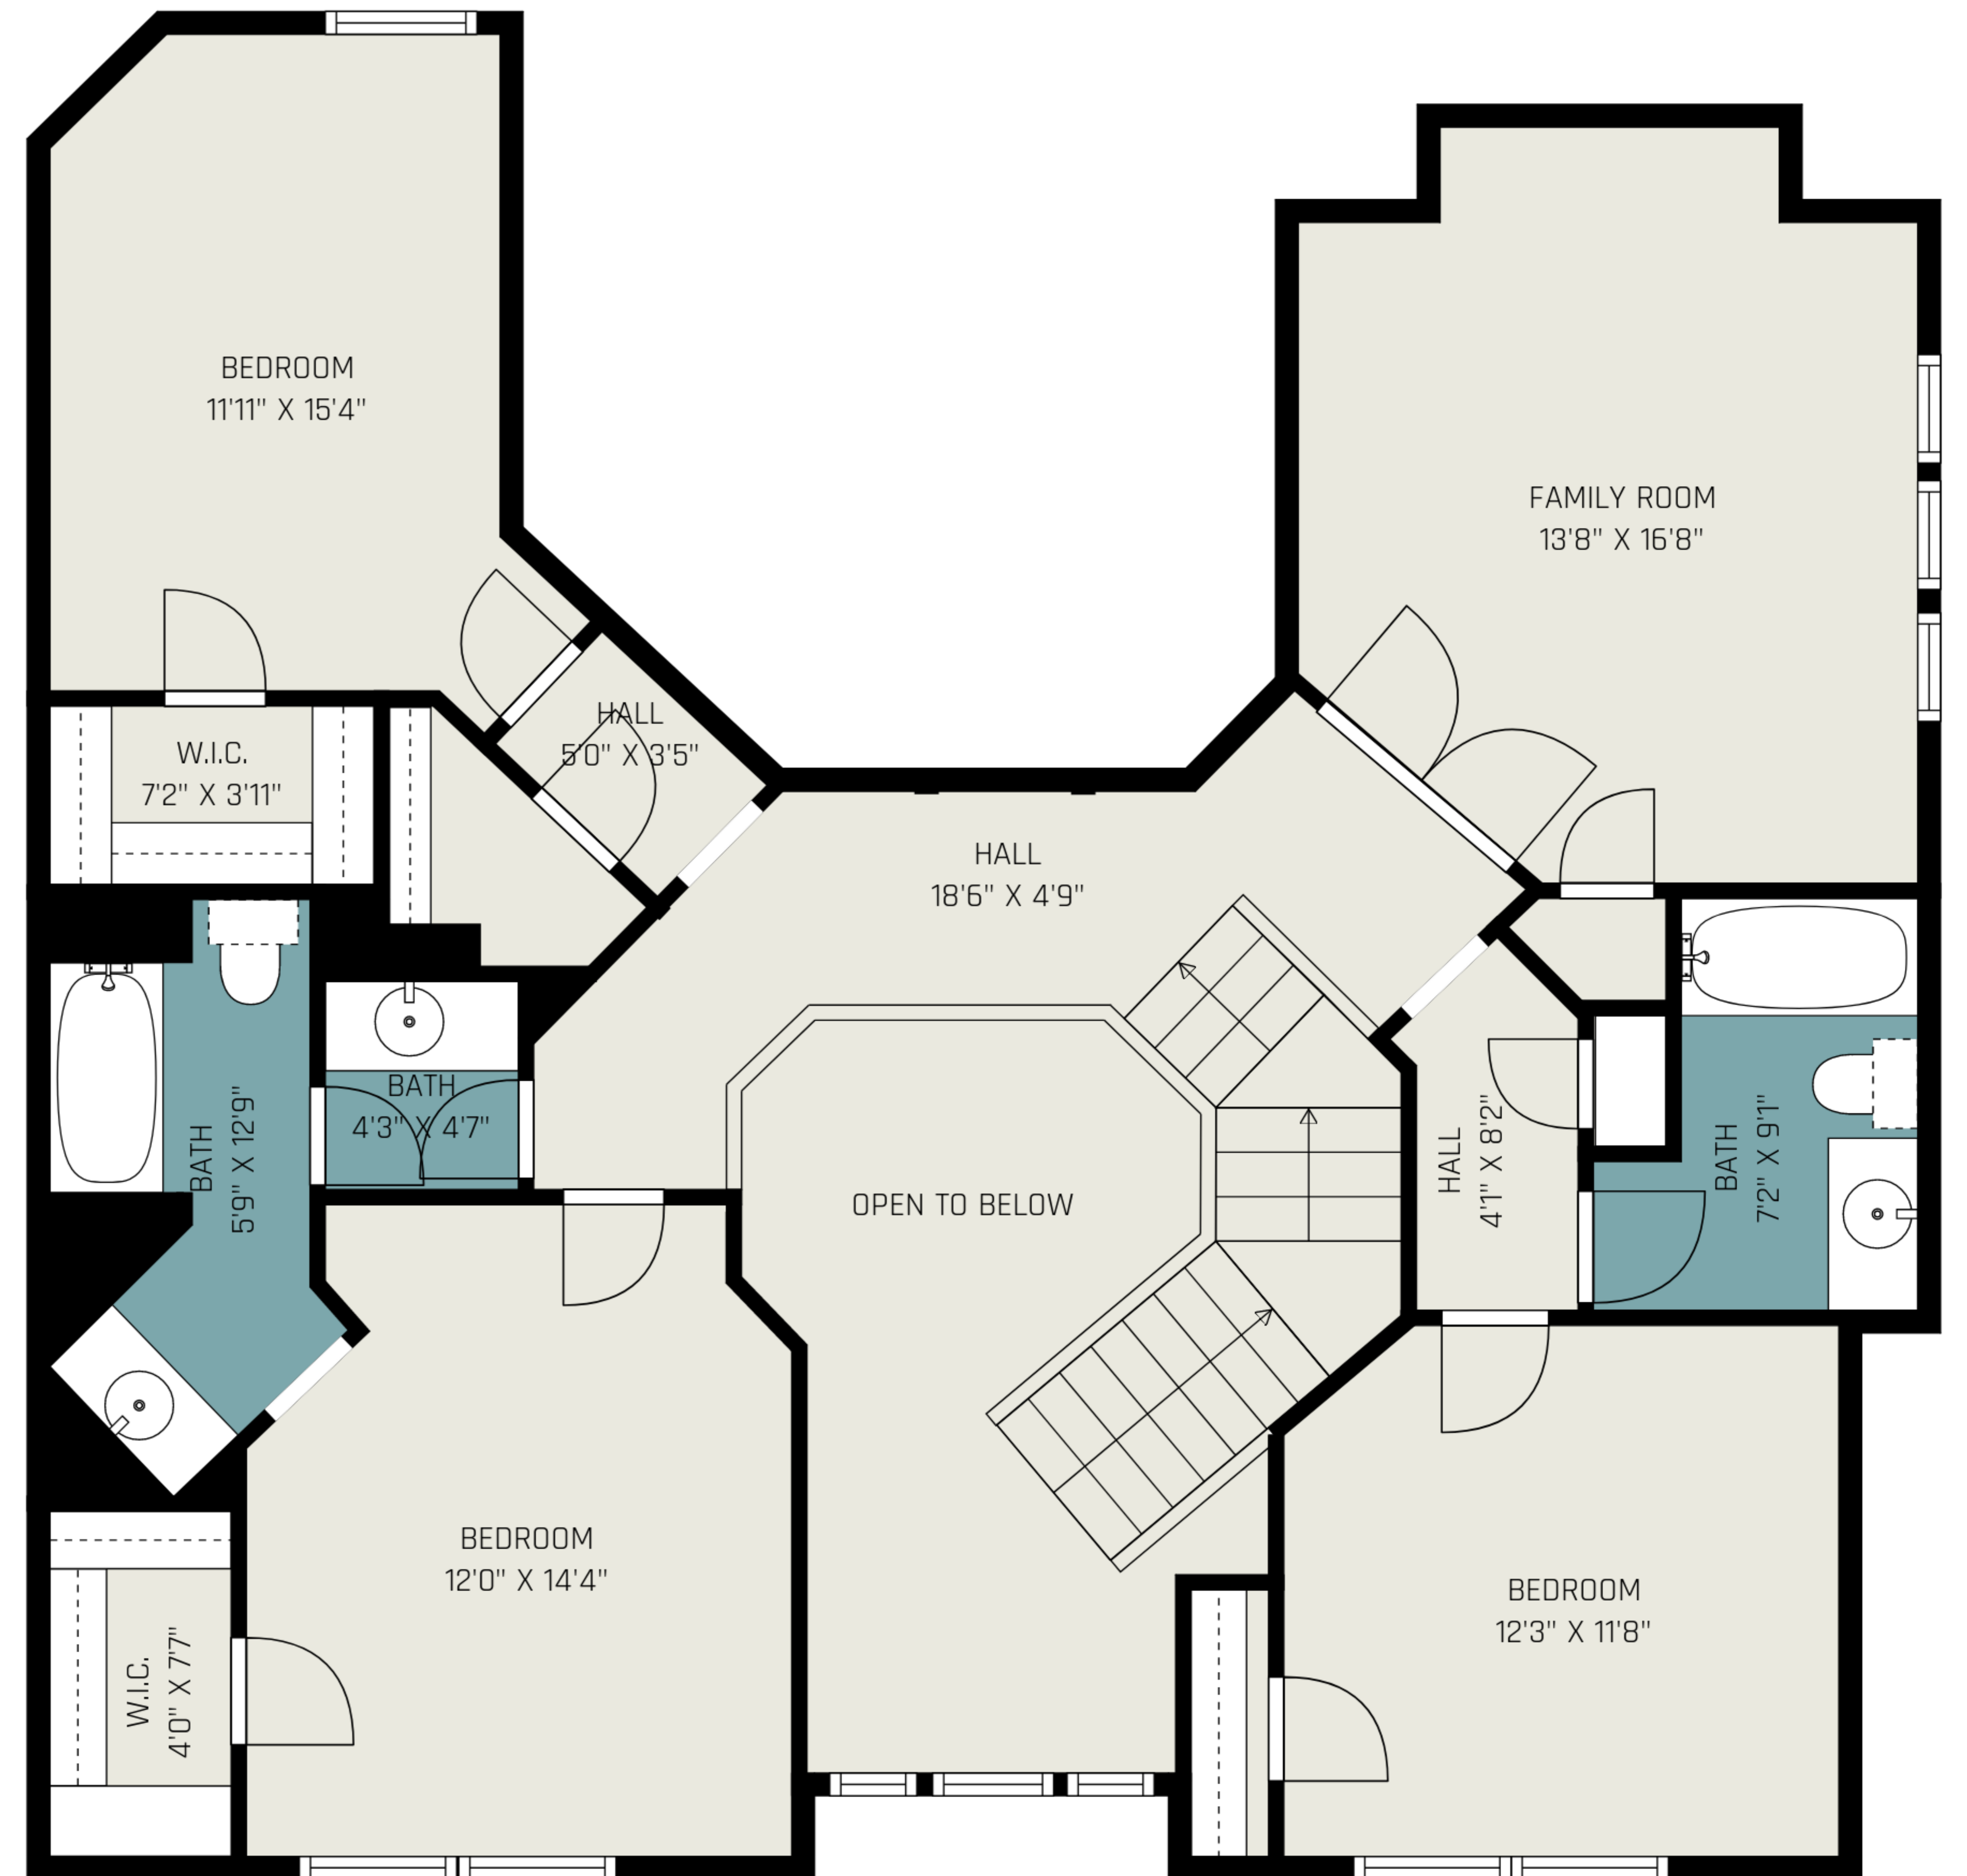

FLOOR 1

FLOOR 2

**TOTAL: 3014 sq. ft**  
 FLOOR 1: 1845 sq. ft, FLOOR 2: 1169 sq. ft  
 EXCLUDED AREAS: OPEN TO BELOW: 131 sq. ft

MEASUREMENTS ARE CALCULATED BY CUBICASA TECHNOLOGY. DEEMED HIGHLY RELIABLE BUT NOT GUARANTEED.

**TOTAL: 3014 sq. ft**

FLOOR 1: 1845 sq. ft, FLOOR 2: 1169 sq. ft  
 EXCLUDED AREAS: OPEN TO BELOW: 131 sq. ft

MEASUREMENTS ARE CALCULATED BY CUBICASA TECHNOLOGY. DEEMED HIGHLY RELIABLE BUT NOT GUARANTEED.