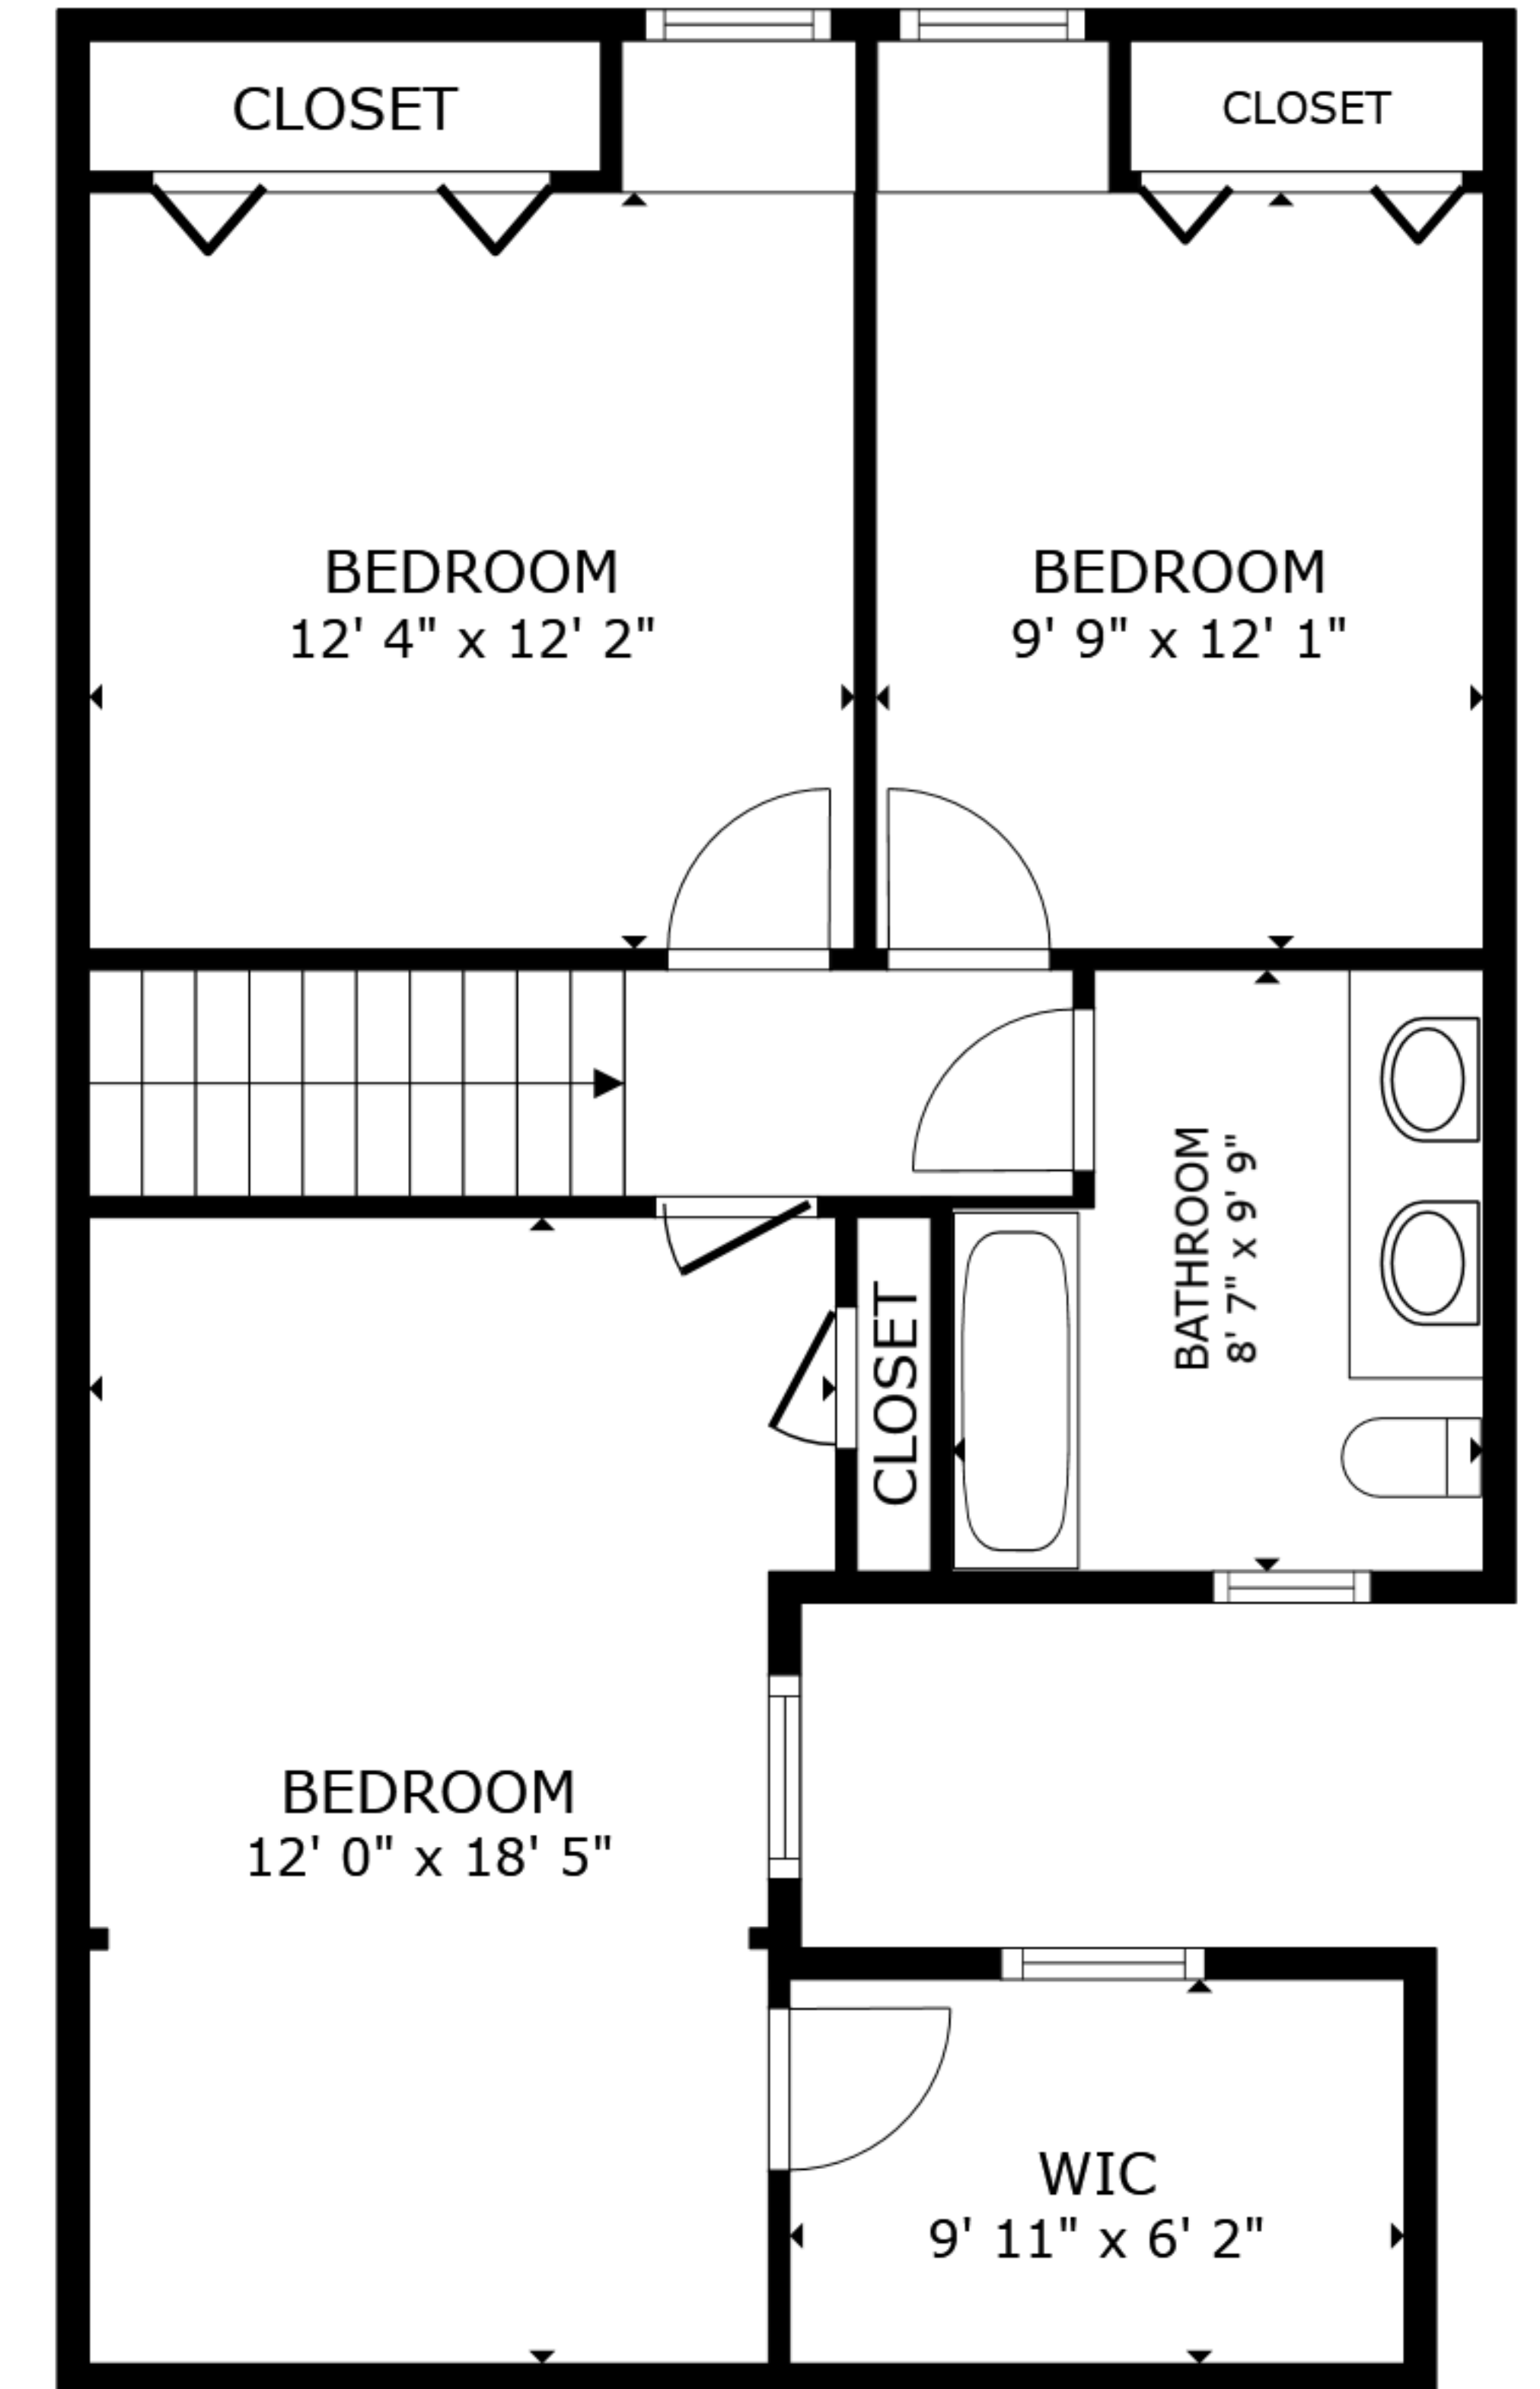

FLOOR 1

FLOOR 2

GROSS INTERNAL AREA
 FLOOR 1 1,594 sq.ft. FLOOR 2 755 sq.ft.
 EXCLUDED AREAS : ROOM 45 sq.ft.
 TOTAL : 2,349 sq.ft.

SIZES AND DIMENSIONS ARE APPROXIMATE, ACTUAL MAY VARY.