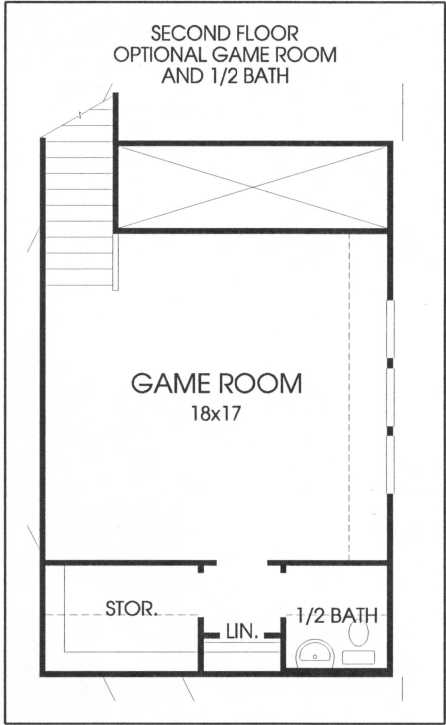

DESIGNS

Design 2589W

*This home contains approximately 2,589 square feet.**

This option adds approximately 475 square feet.

*See Page 3 for Details and Disclaimers.
© Perry Homes, LLC 2015

07/15/2015
(50' CL)