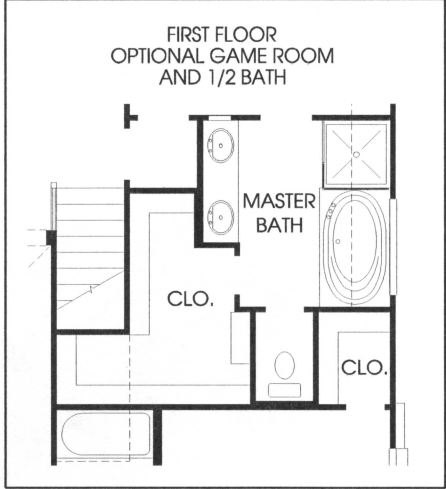

DESIGNS

Design 2589W

*This home contains approximately 2,589 square feet.**

This option adds approximately 475 square feet.

*See Page 3 for Details and Disclaimers.
© Perry Homes, LLC 2015

07/15/2015
(50' CL)