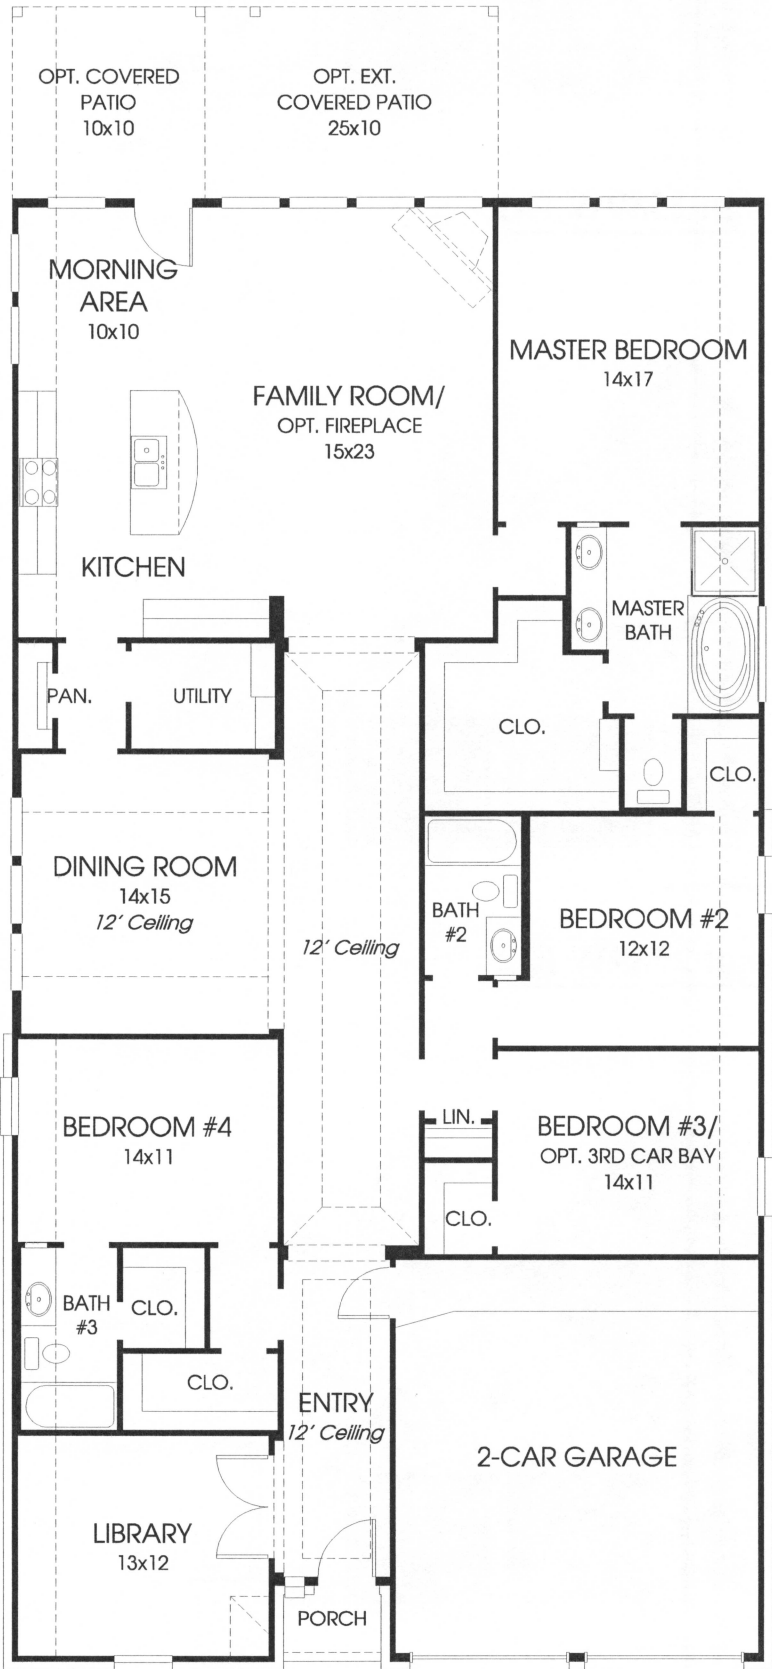

DESIGNS

Design 2589W

*This home contains approximately 2,589 square feet.**

This option adds approximately 475 square feet.

*See Page 3 for Details and Disclaimers.
© Perry Homes, LLC 2015

07/15/2015
(50' CL)