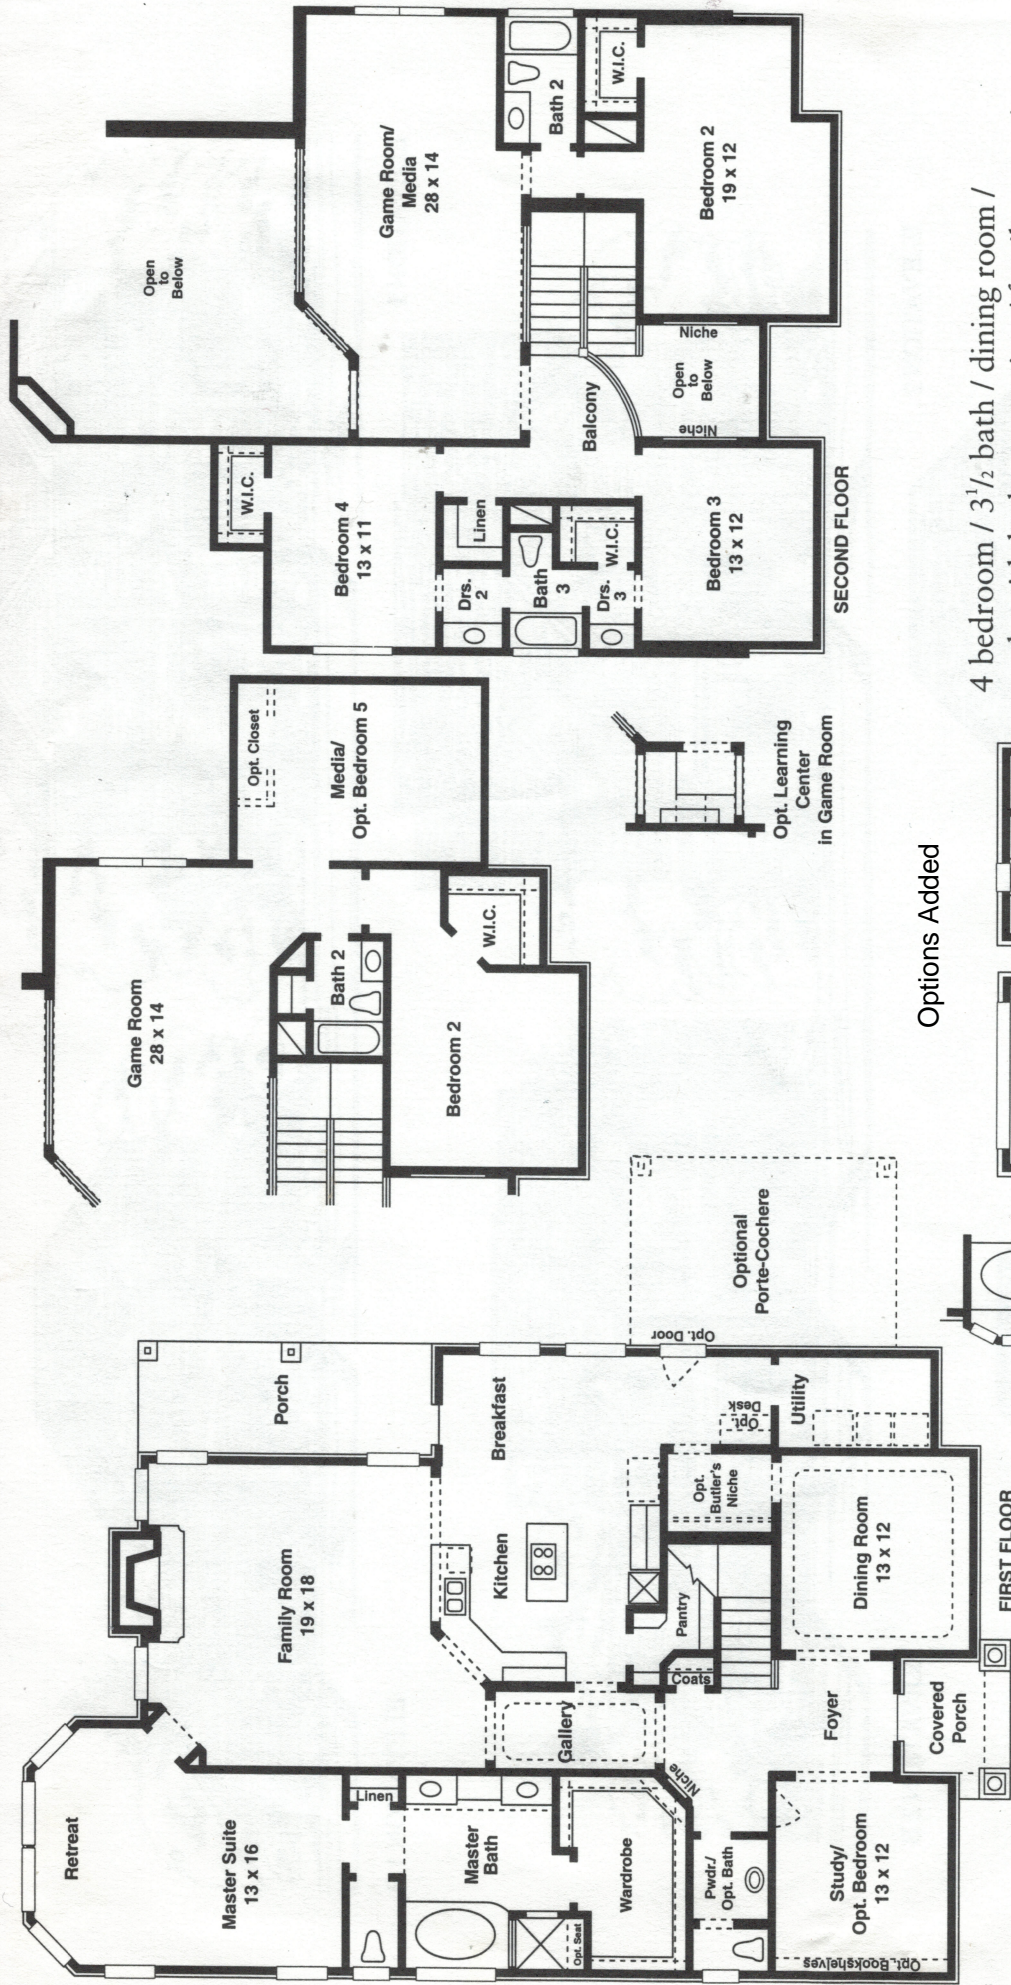

THE FLORENCE

4 bedroom / 3 1/2 bath / dining room / study with bedroom option / family room / game room / optional bedroom 5

Options Added

- Oversized two-story family room off gourmet kitchen
- Luxurious master suite with retreat
- Game room has media room option
- Ample sized secondary bedrooms

the healthier home by **NEWMARK HOMES**

These drawings are conceptual only and are for the convenience of reference. They should not be relied upon as representations, express or implied, of the final detail of the residences. The builder expressly reserves