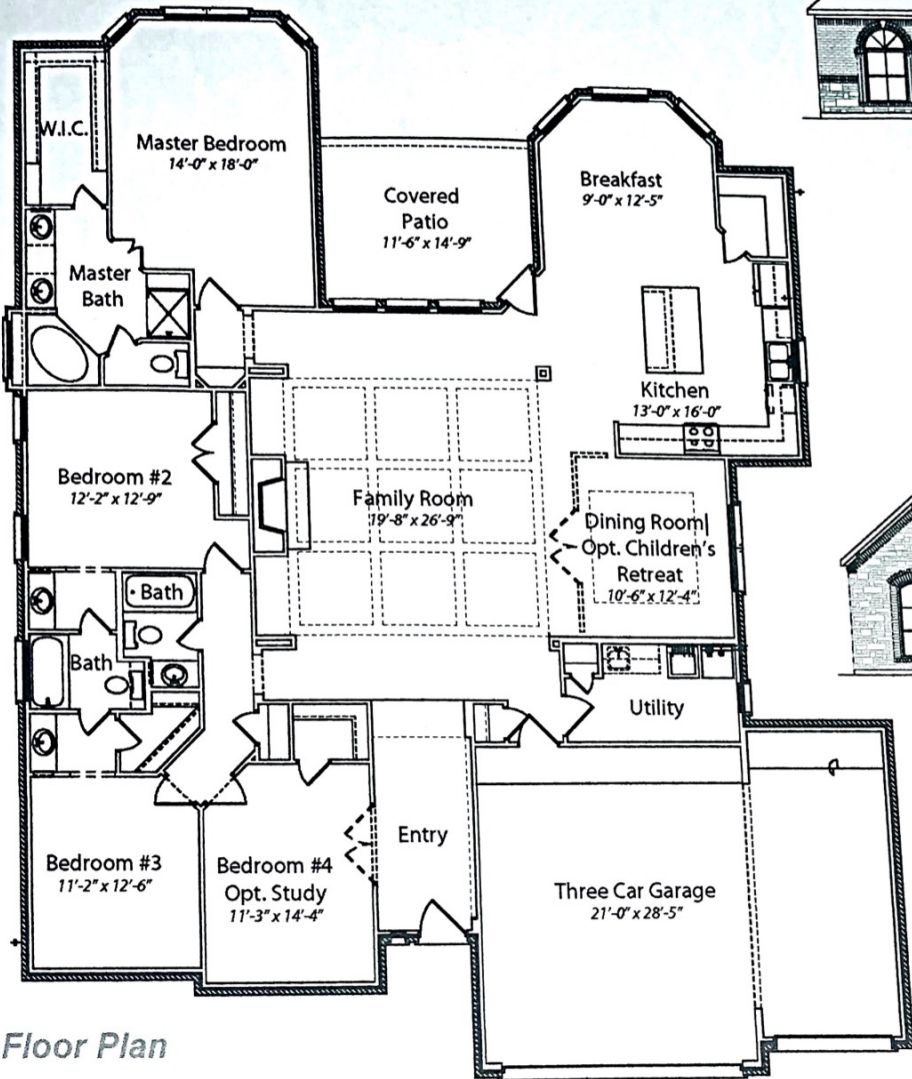

THE SHILOH 2,732 sq. ft.

Elevation A*

Elevation B*

Elevation C*

Floorplans and sq. footage are approximate and actual floorplans may vary, and may change without notice.

www.infinityclassichomes