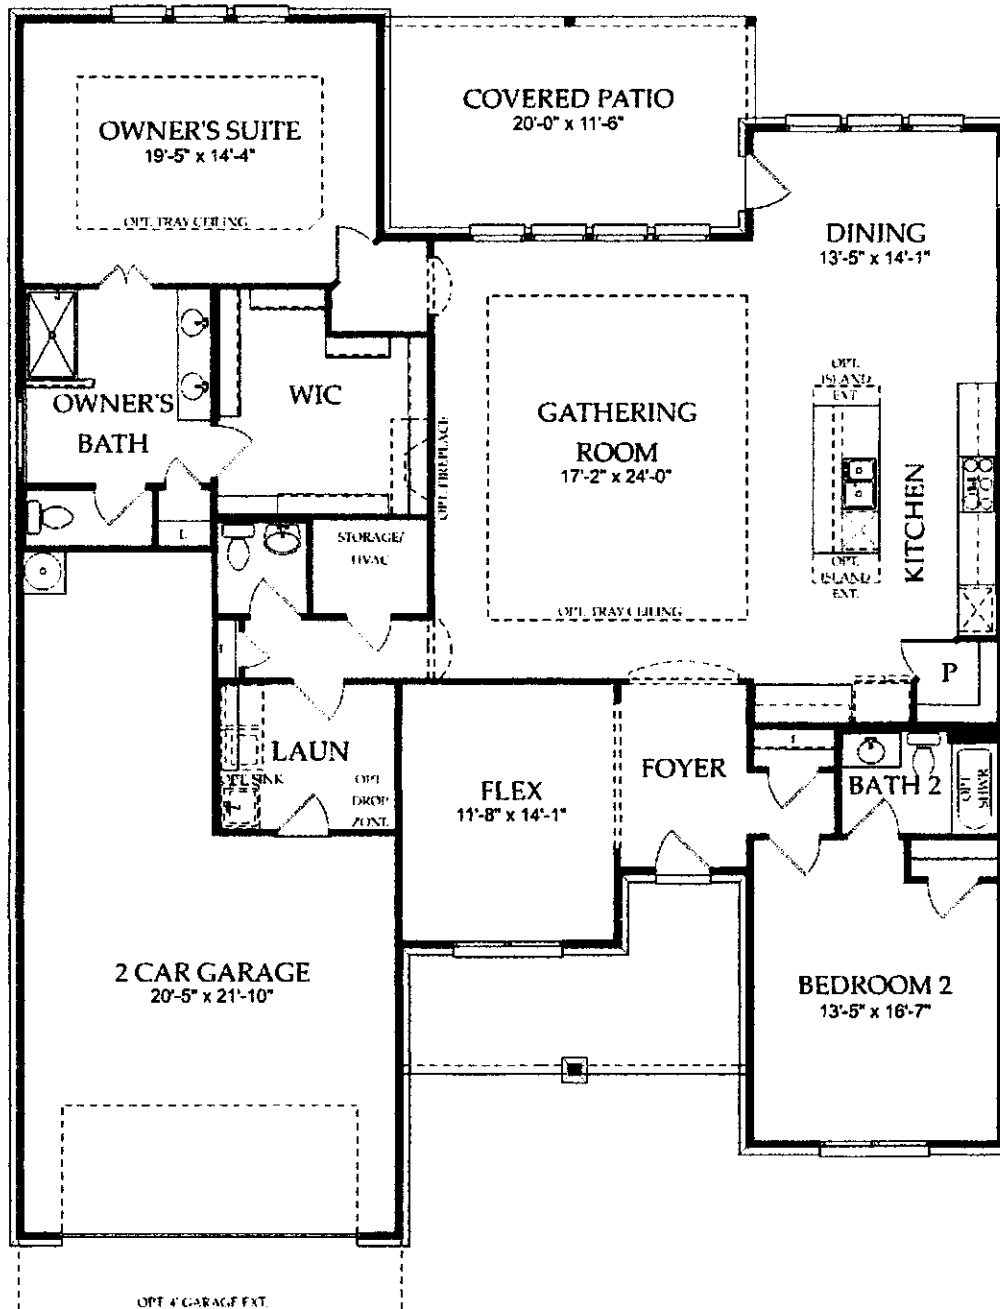

# Del Webb Sweetgrass - Plan 0972 - Magnolia

*Del Webb*<sup>®</sup>

2.5 Bathrooms - 2 Bedrooms - 2-3.5 Car Garage

## Floor 1

The following options are available but not selected: Golf Cart Garage, Sunroom, Study, Mud Bench at Laundry, Owner's Bath 1, Owner's Bath 2, Stairs to Loft w/Bedroom & Bath, Dual Owner's, Bedroom 3, Loft w/Bedroom & Bath