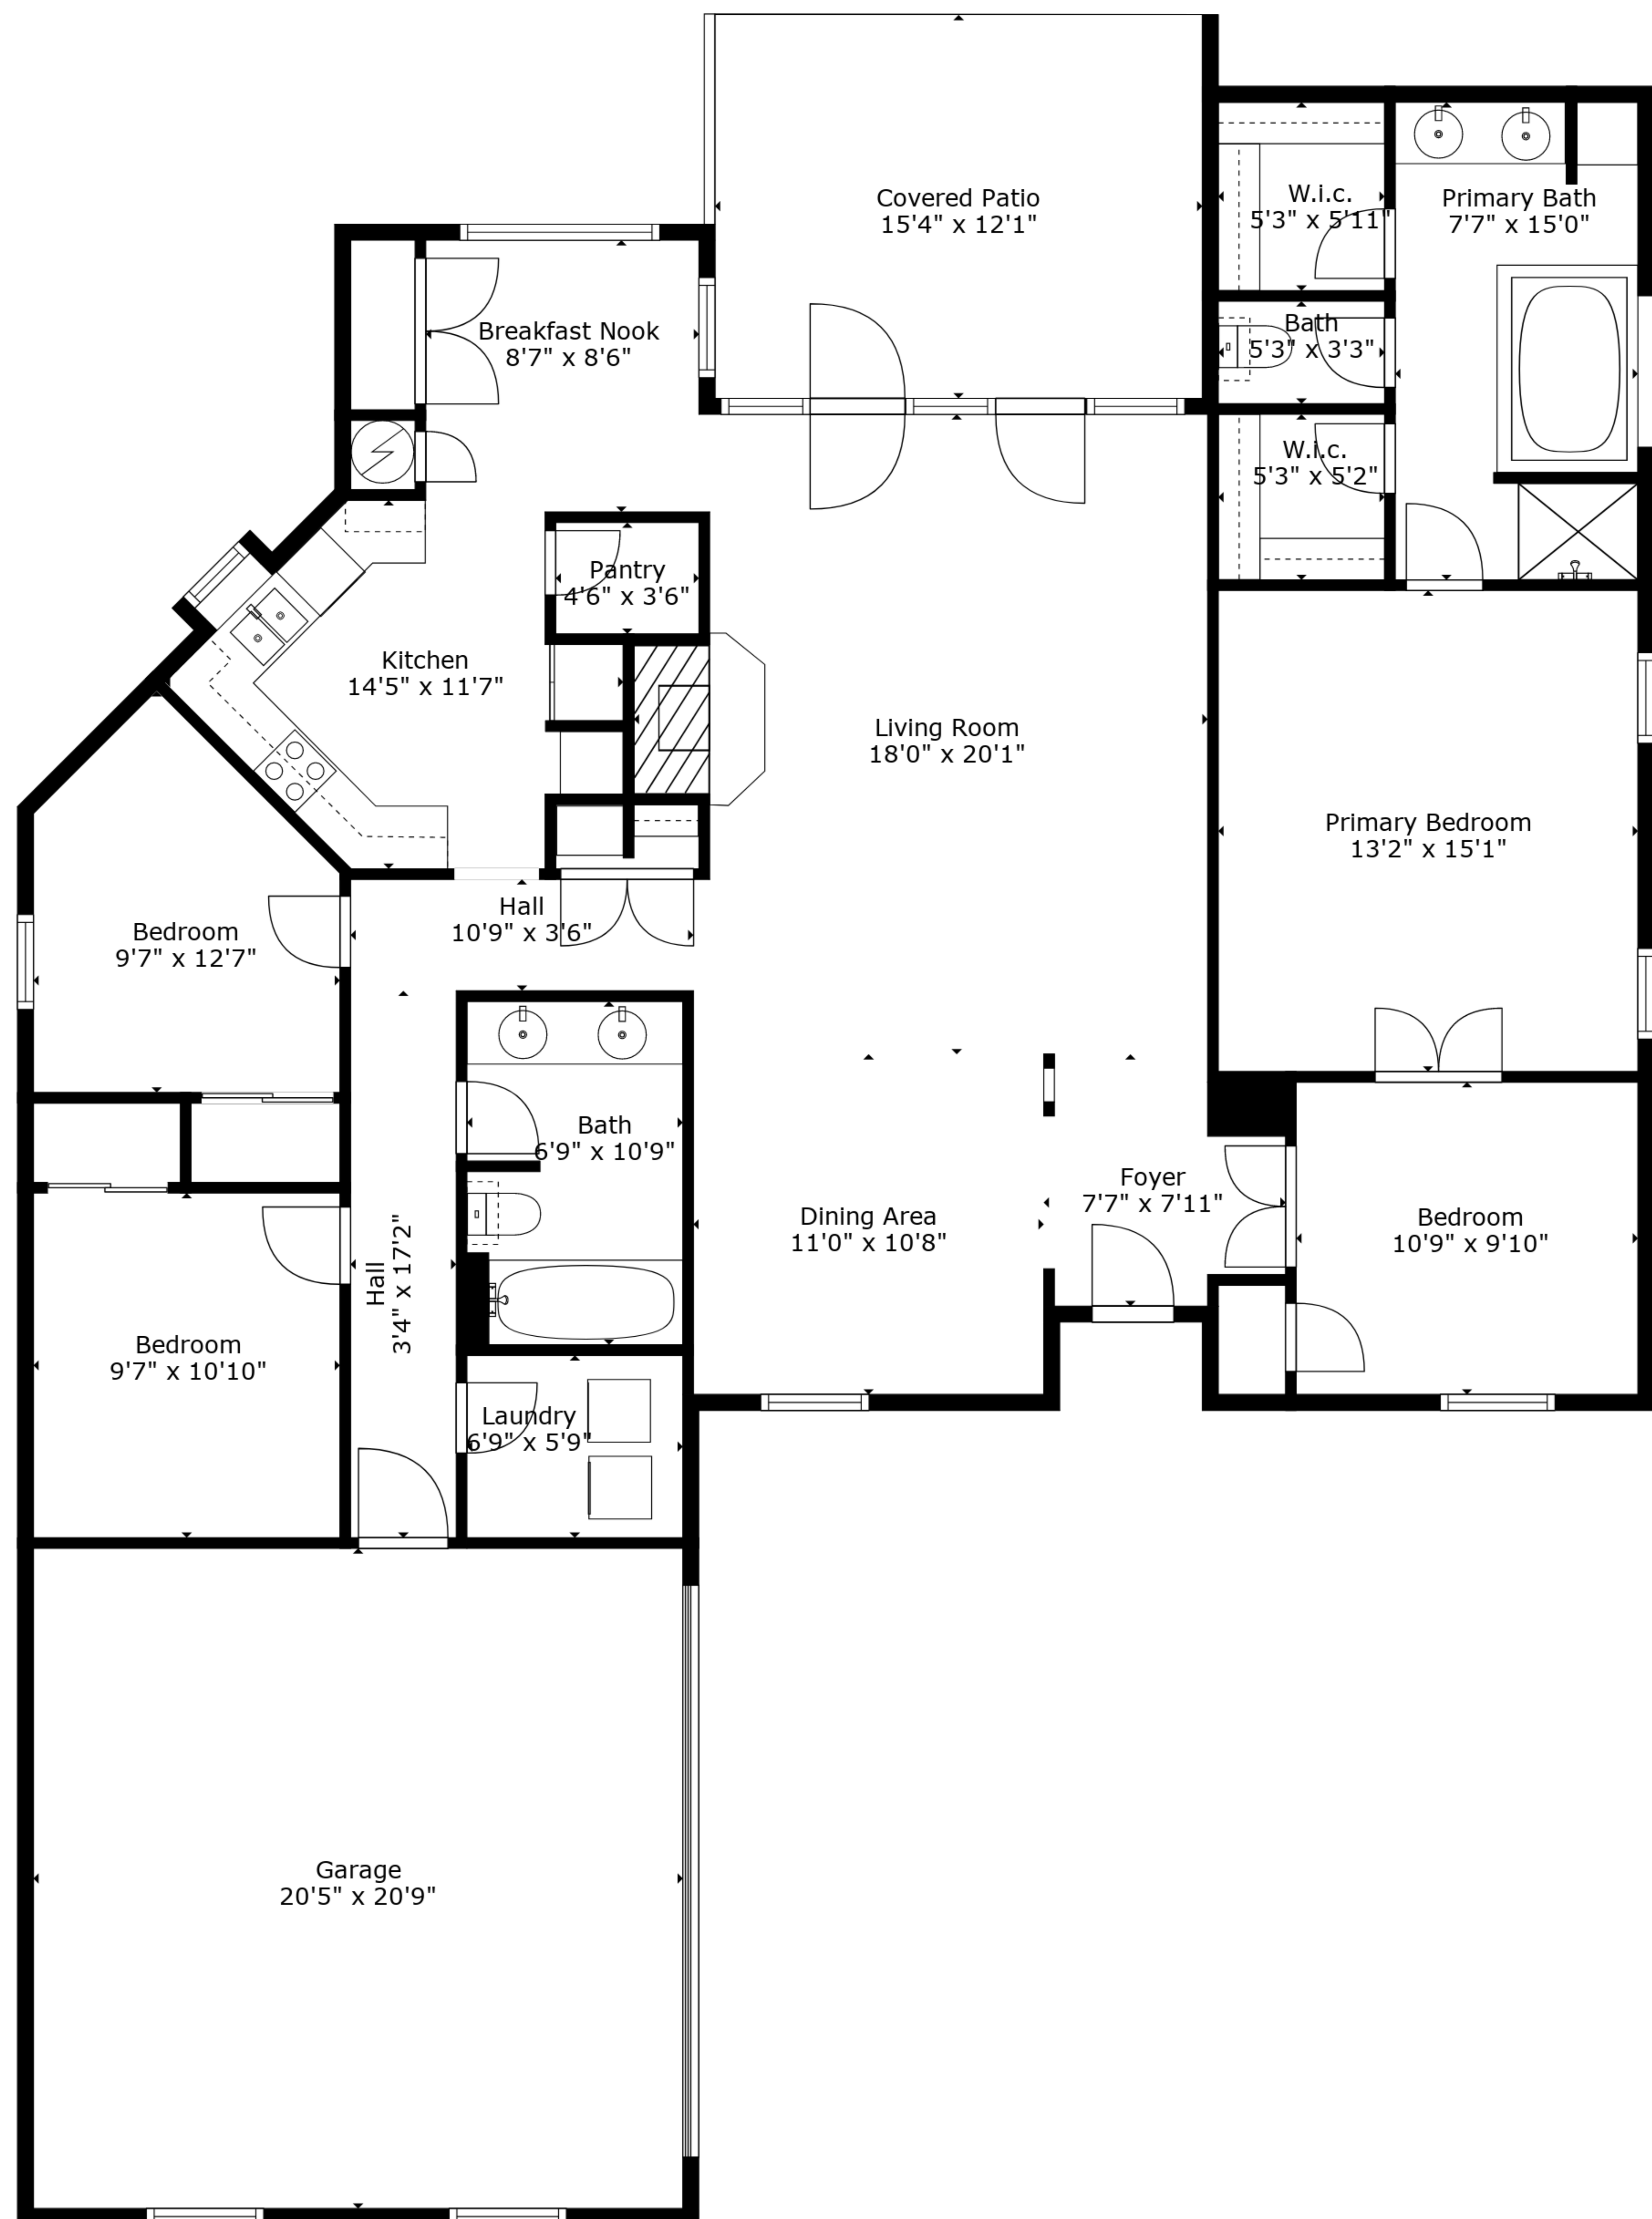

**TOTAL: 1743 sq. ft**

FLOOR 1: 1743 sq. ft

EXCLUDED AREAS: COVERED PATIO: 185 sq. ft, GARAGE: 423 sq. ft, BAY WINDOW: 8 sq. ft

Floor Plan Created By Cubicasa App. Measurements Deemed Highly Reliable But Not Guaranteed.