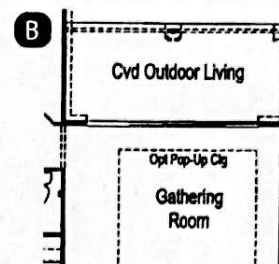

Sablewood

FIRST FLOOR

A
Opt Bay Window @ Owner's Suite

B
Opt Int Fireplace - Corner
- Not Available w/ 15'x8' Sliding Glass Doors

B
Opt 12'x8' Sliding Glass Doors

B
Opt 15'x8' Sliding Glass Doors
- Not Available w/ Int Fireplace - Corner

B
Opt Cvd Outdoor Living 1

C
Opt Texas Basement - 1st Floor
- Available on Elevations B & E Only

C
Opt Texas Basement 1
- Available on Elevations B & E Only

C
Opt Texas Basement 2
- Available on Elevations B & E Only