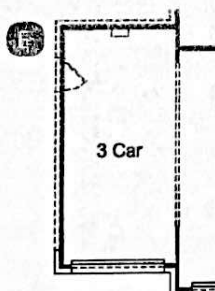

Sablewood

FIRST FLOOR

A
Opt Bay Window @ Owner's Suite

B
Opt Int Fireplace - Corner
- Not Available w/ 15'x8' Sliding Glass Doors

B
Opt 12'x8' Sliding Glass Doors

B
Opt 15'x8' Sliding Glass Doors
- Not Available w/ Int Fireplace - Corner

B
Opt Cvd Outdoor Living 1

C
Opt Texas Basement - 1st Floor
- Available on Elevations B & E Only

C
Opt Texas Basement 1
- Available on Elevations B & E Only

C
Opt Texas Basement 2
- Available on Elevations B & E Only

D
Opt Bed 3 ilo Flex

D
Opt Study ilo Flex

E
Opt 5' Garage Side Storage

E
Opt 3 Car

E
Opt 4' Extension @ 2 Car

OPTIONS