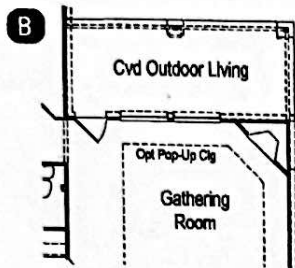

Sablewood

FIRST FLOOR

A
Opt Bay Window @ Owner's Suite

B
Opt Int Fireplace - Corner
- Not Available w/ 15'x8' Sliding Glass Doors

B
Opt 12'x8' Sliding Glass Doors

B
Opt 15'x8' Sliding Glass Doors
- Not Available w/ Int Fireplace - Corner

B
Opt Cvd Outdoor Living 1

C
Opt Texas Basement - 1st Floor
- Available on Elevations B & E Only

C
Opt Texas Basement 1
- Available on Elevations B & E Only

C
Opt Texas Basement 2
- Available on Elevations B & E Only