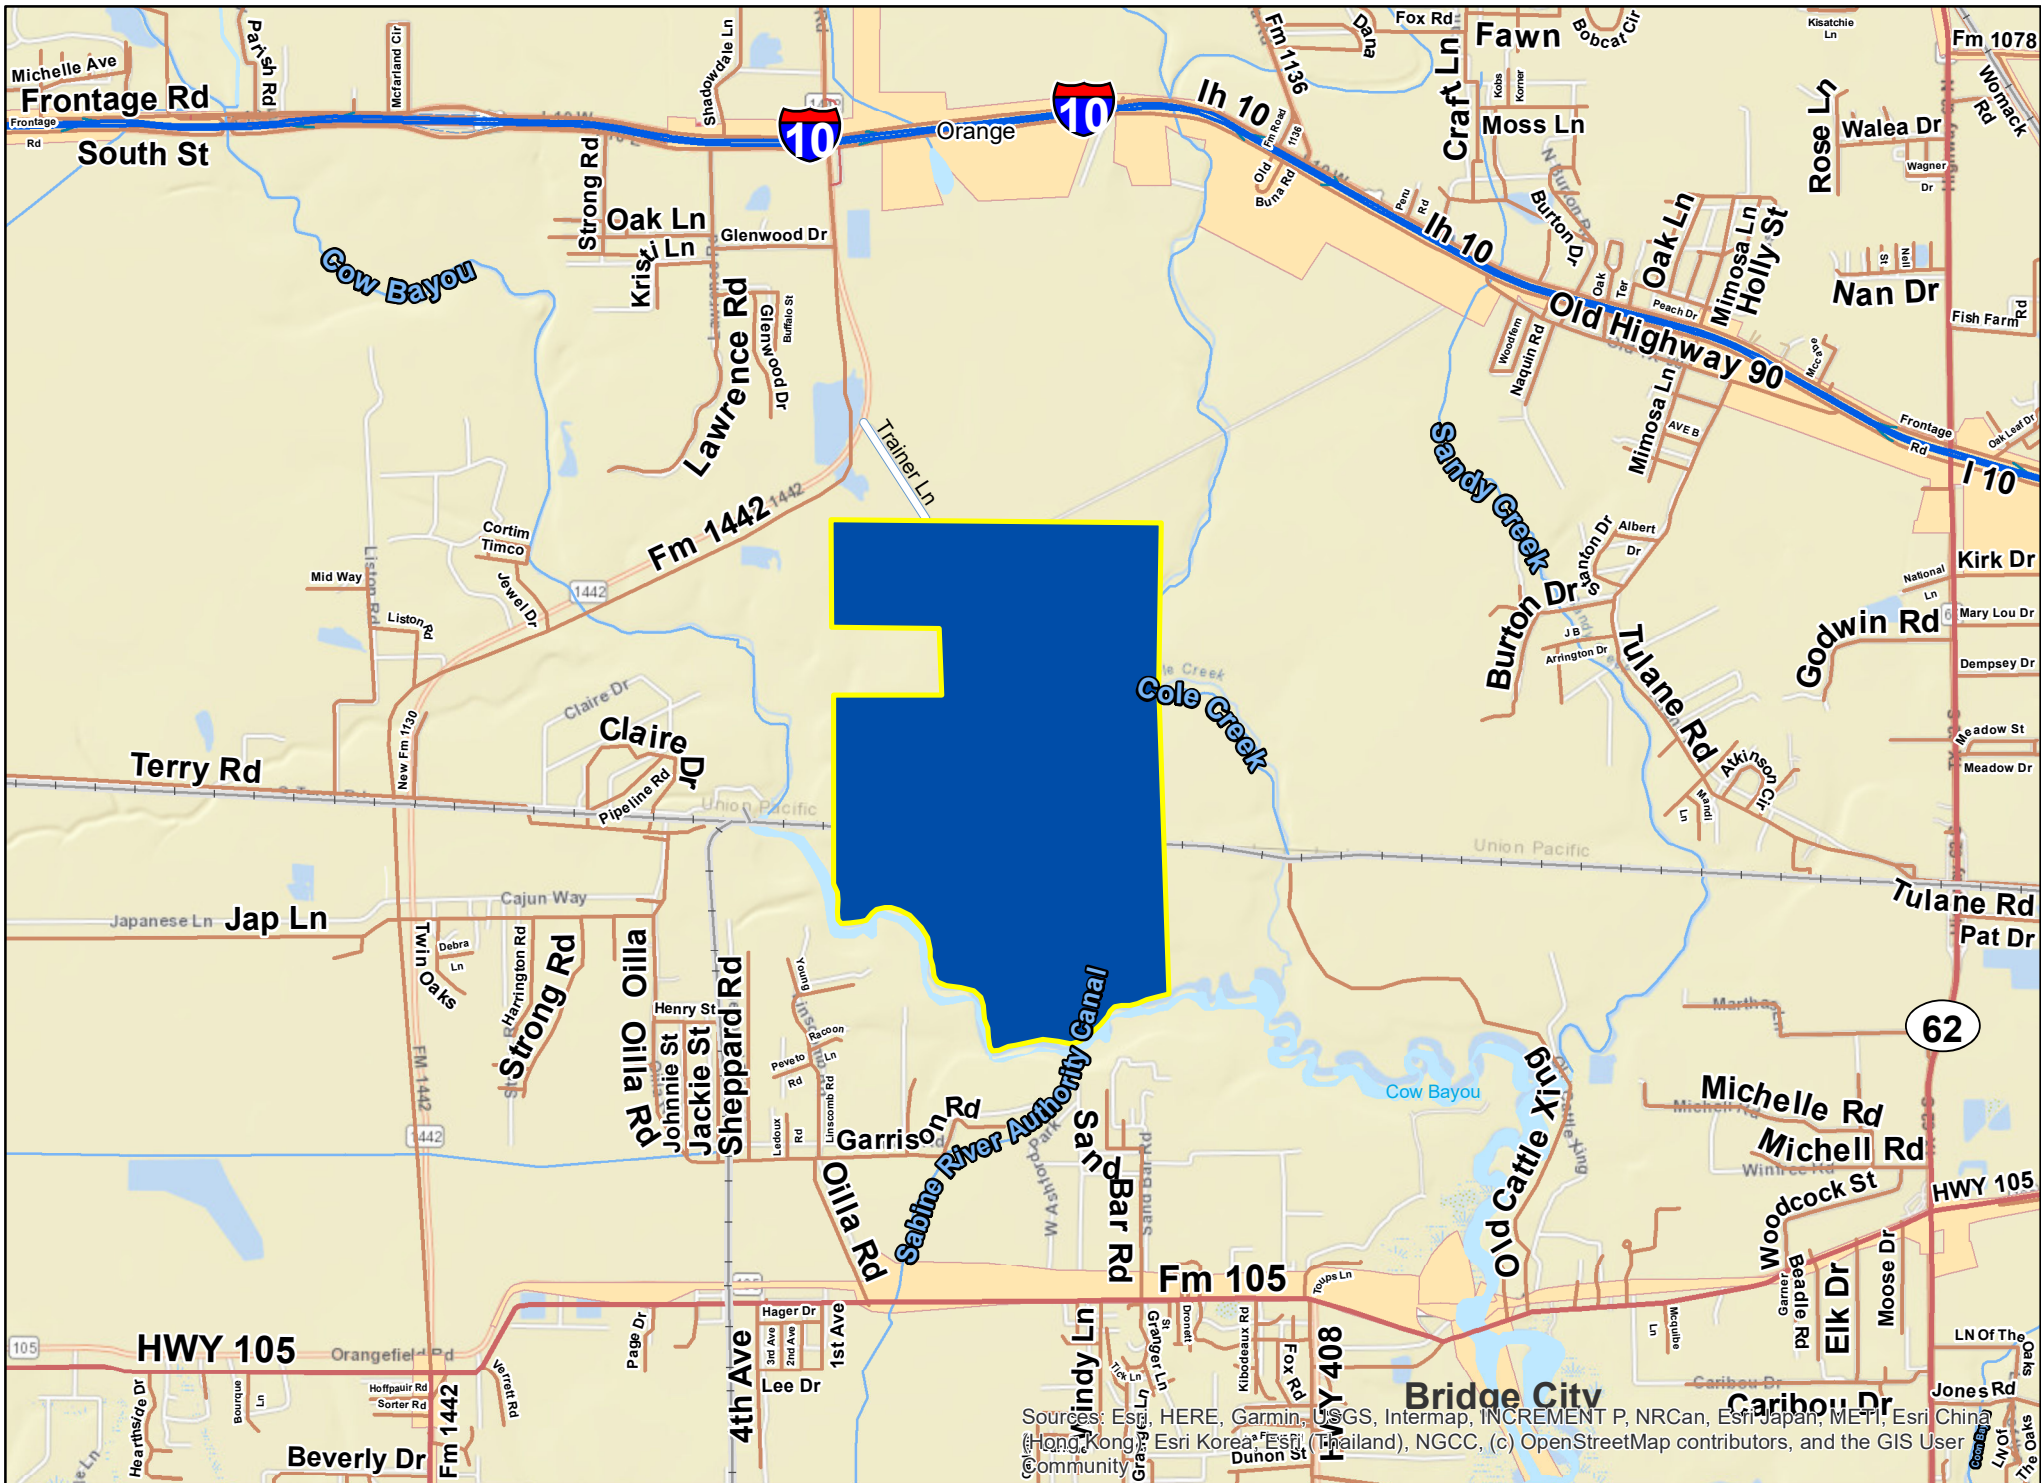

Sources: Esri, HERE, Garmin, USGS, Intermap, INCREMENT P, NRCan, Esri Japan, METI, Esri China (Hong Kong), Esri Korea, Esri (Thailand), NGCC, (c) OpenStreetMap contributors, and the GIS User Community

1,018 Acres | Vidor, Orange Co., Texas

2493 - For illustration purposes only.

Subject

Beaumont

Lake Charles

Port Arthur

Texas City

Sources: Esri, HERE, Garmin, USGS, Intermap, INCREMENT P, NRCan, Esri Japan, METI, Esri China (Hong Kong), Esri Korea, Esri (Thailand), NGCC, (c) OpenStreetMap contributors, and the GIS User Community

1,018 Acres | Vidor, Orange Co., Texas

2493 - For illustration purposes only.

Sources: Esri, HERE, Garmin, USGS, Intermap, INCREMENT P, NRCan, Esri Japan, METI, Esri China (Hong Kong), Esri Korea, Esri (Thailand), NGCC, (c) OpenStreetMap contributors, and the GIS User Community

1,018 Acres | Vidor, Orange Co., Texas

2493 - For illustration purposes only.