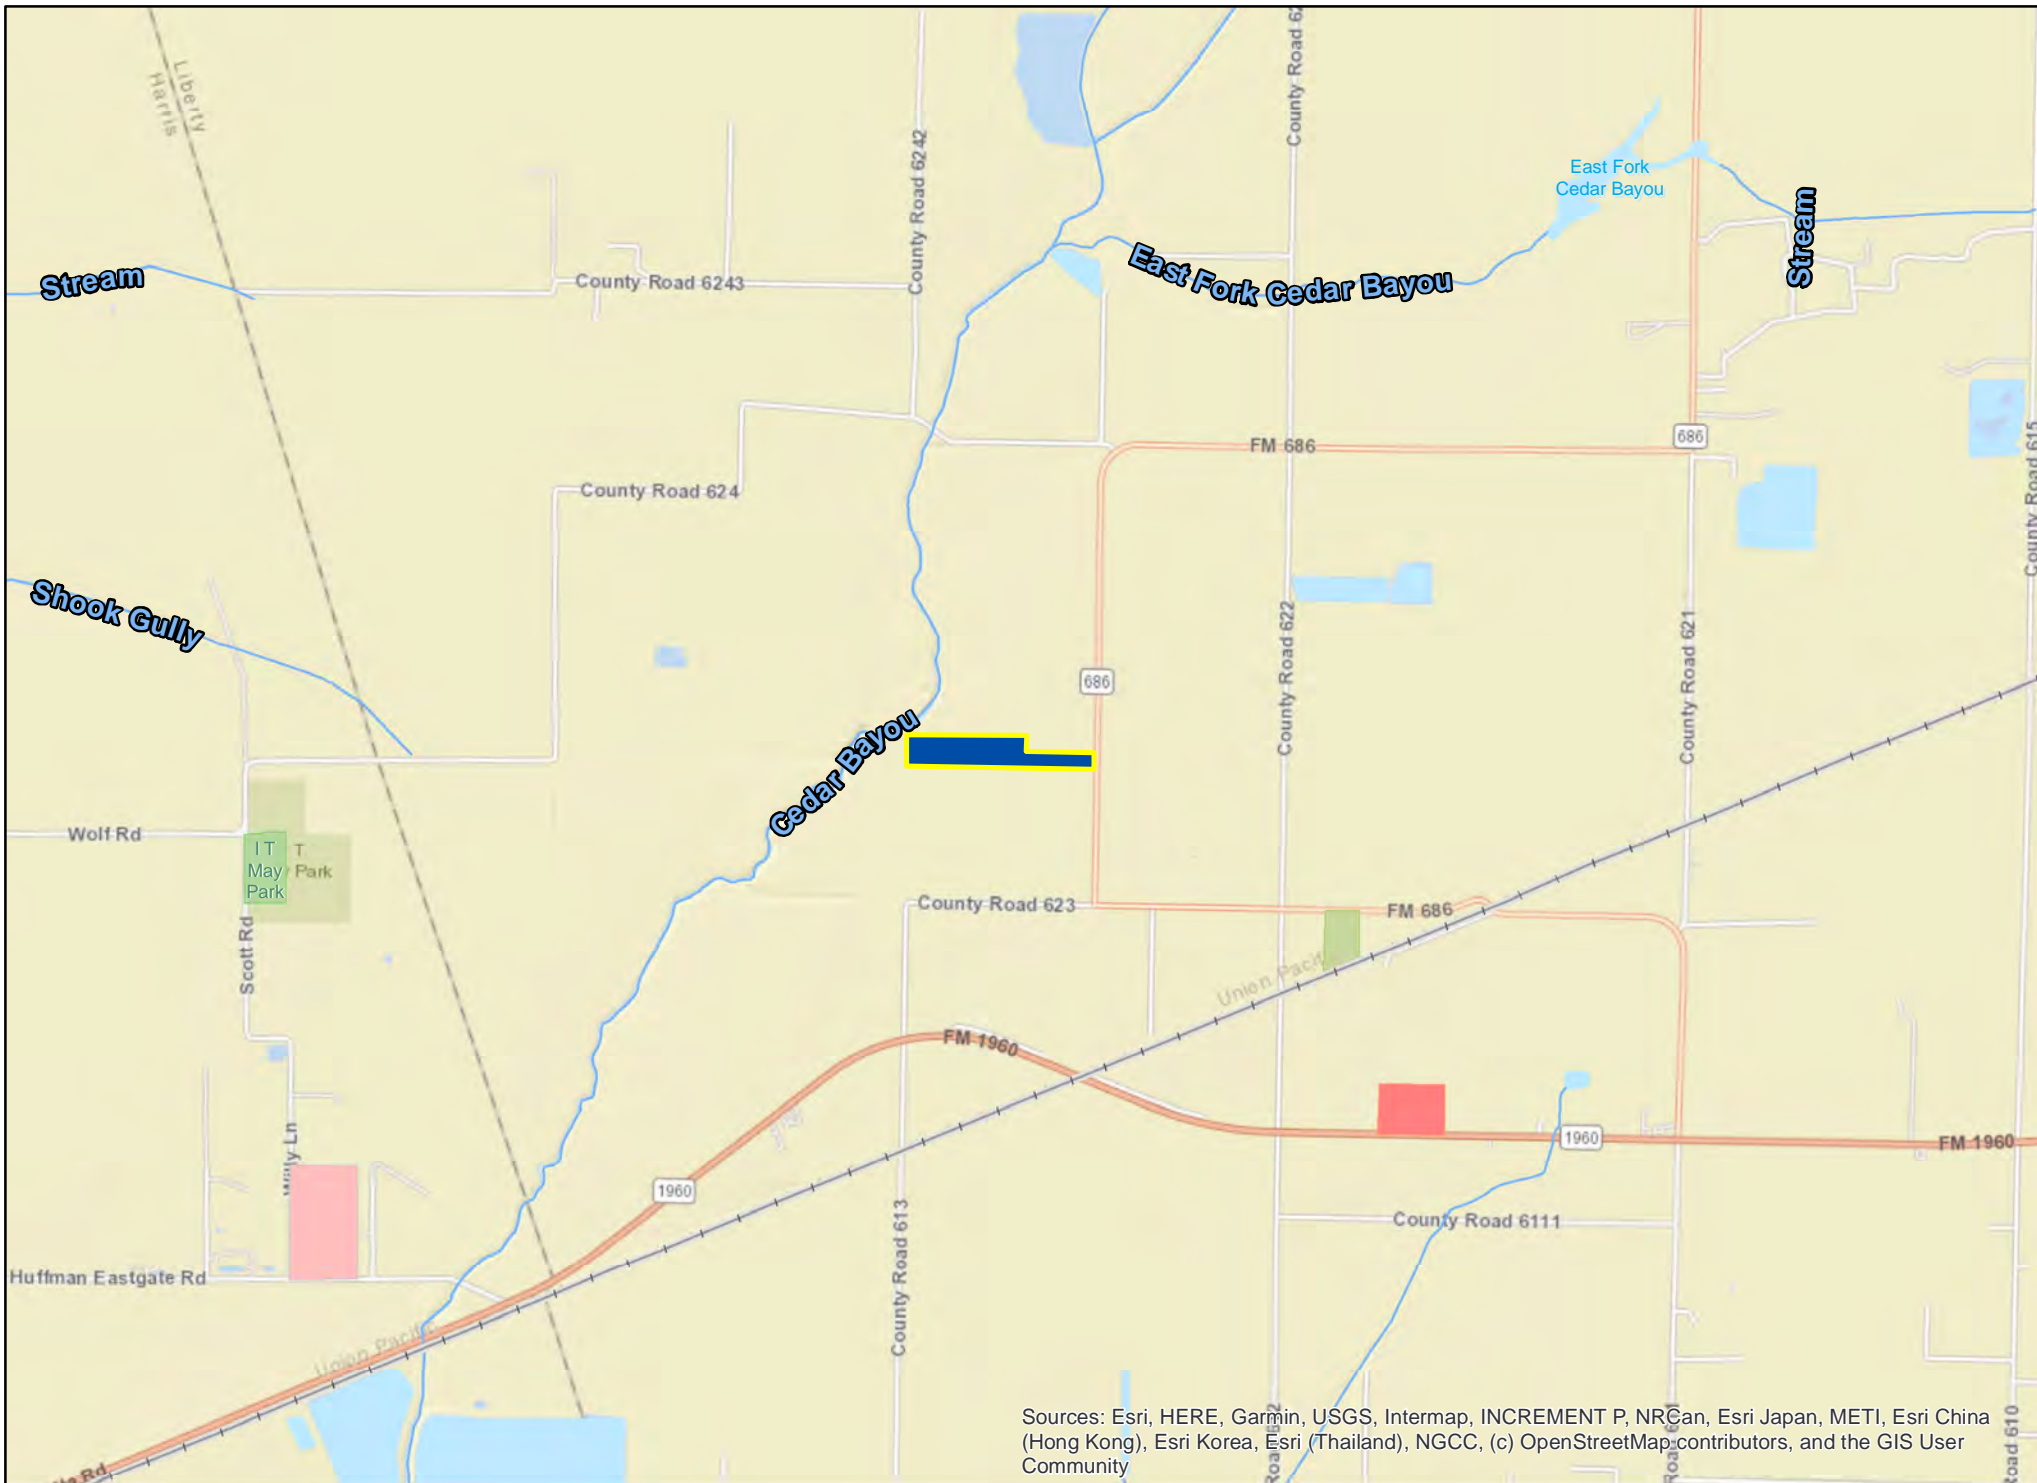

Subject

27 Acres | FM 686 | Liberty Co., Texas

For illustration purposes only.

Sources: Esri, HERE, Garmin, USGS, Intermap, INCREMENT P, NRCan, Esri Japan, METI, Esri China (Hong Kong), Esri Korea, Esri (Thailand), NGCC, (c) OpenStreetMap contributors, and the GIS User

Sources: Esri, HERE, Garmin, USGS, Intermap, INCREMENT P, NRCan, Esri Japan, METI, Esri China (Hong Kong), Esri Korea, Esri (Thailand), NGCC, (c) OpenStreetMap contributors, and the GIS User Community

27 Acres | FM 686 | Liberty Co., Texas

For illustration purposes only.