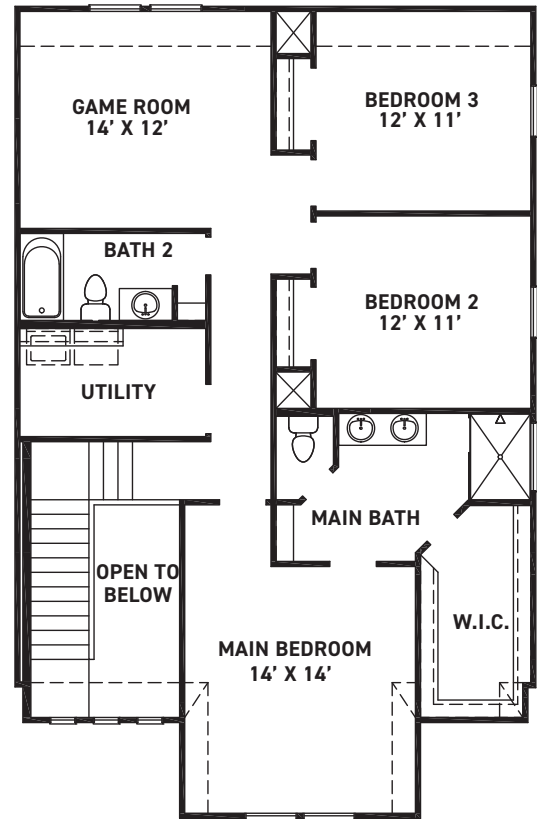

FIRST FLOOR PLAN

SECOND FLOOR PLAN

COVERED PATIO OPTION

TUB @ MAIN BATH OPTION

BEDROOM 4 ILO GAME ROOM

FEATURES:

- 2082 SQUARE FT.
- 3 BEDROOM
- 2-1/2 BATHROOM
- 2 CAR GARAGE

REV 1/22 (401F)