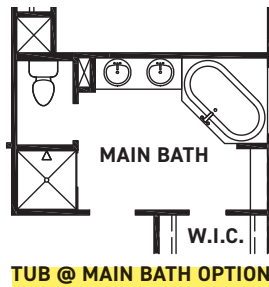

FIRST FLOOR PLAN

SECOND FLOOR PLAN

COVERED PATIO OPTION

TUB @ MAIN BATH OPTION

BEDROOM 4 ILO GAME ROOM

FEATURES:

- 2082 SQUARE FT.
- 3 BEDROOM
- 2-1/2 BATHROOM
- 2 CAR GARAGE

REV 1/22 (401F)