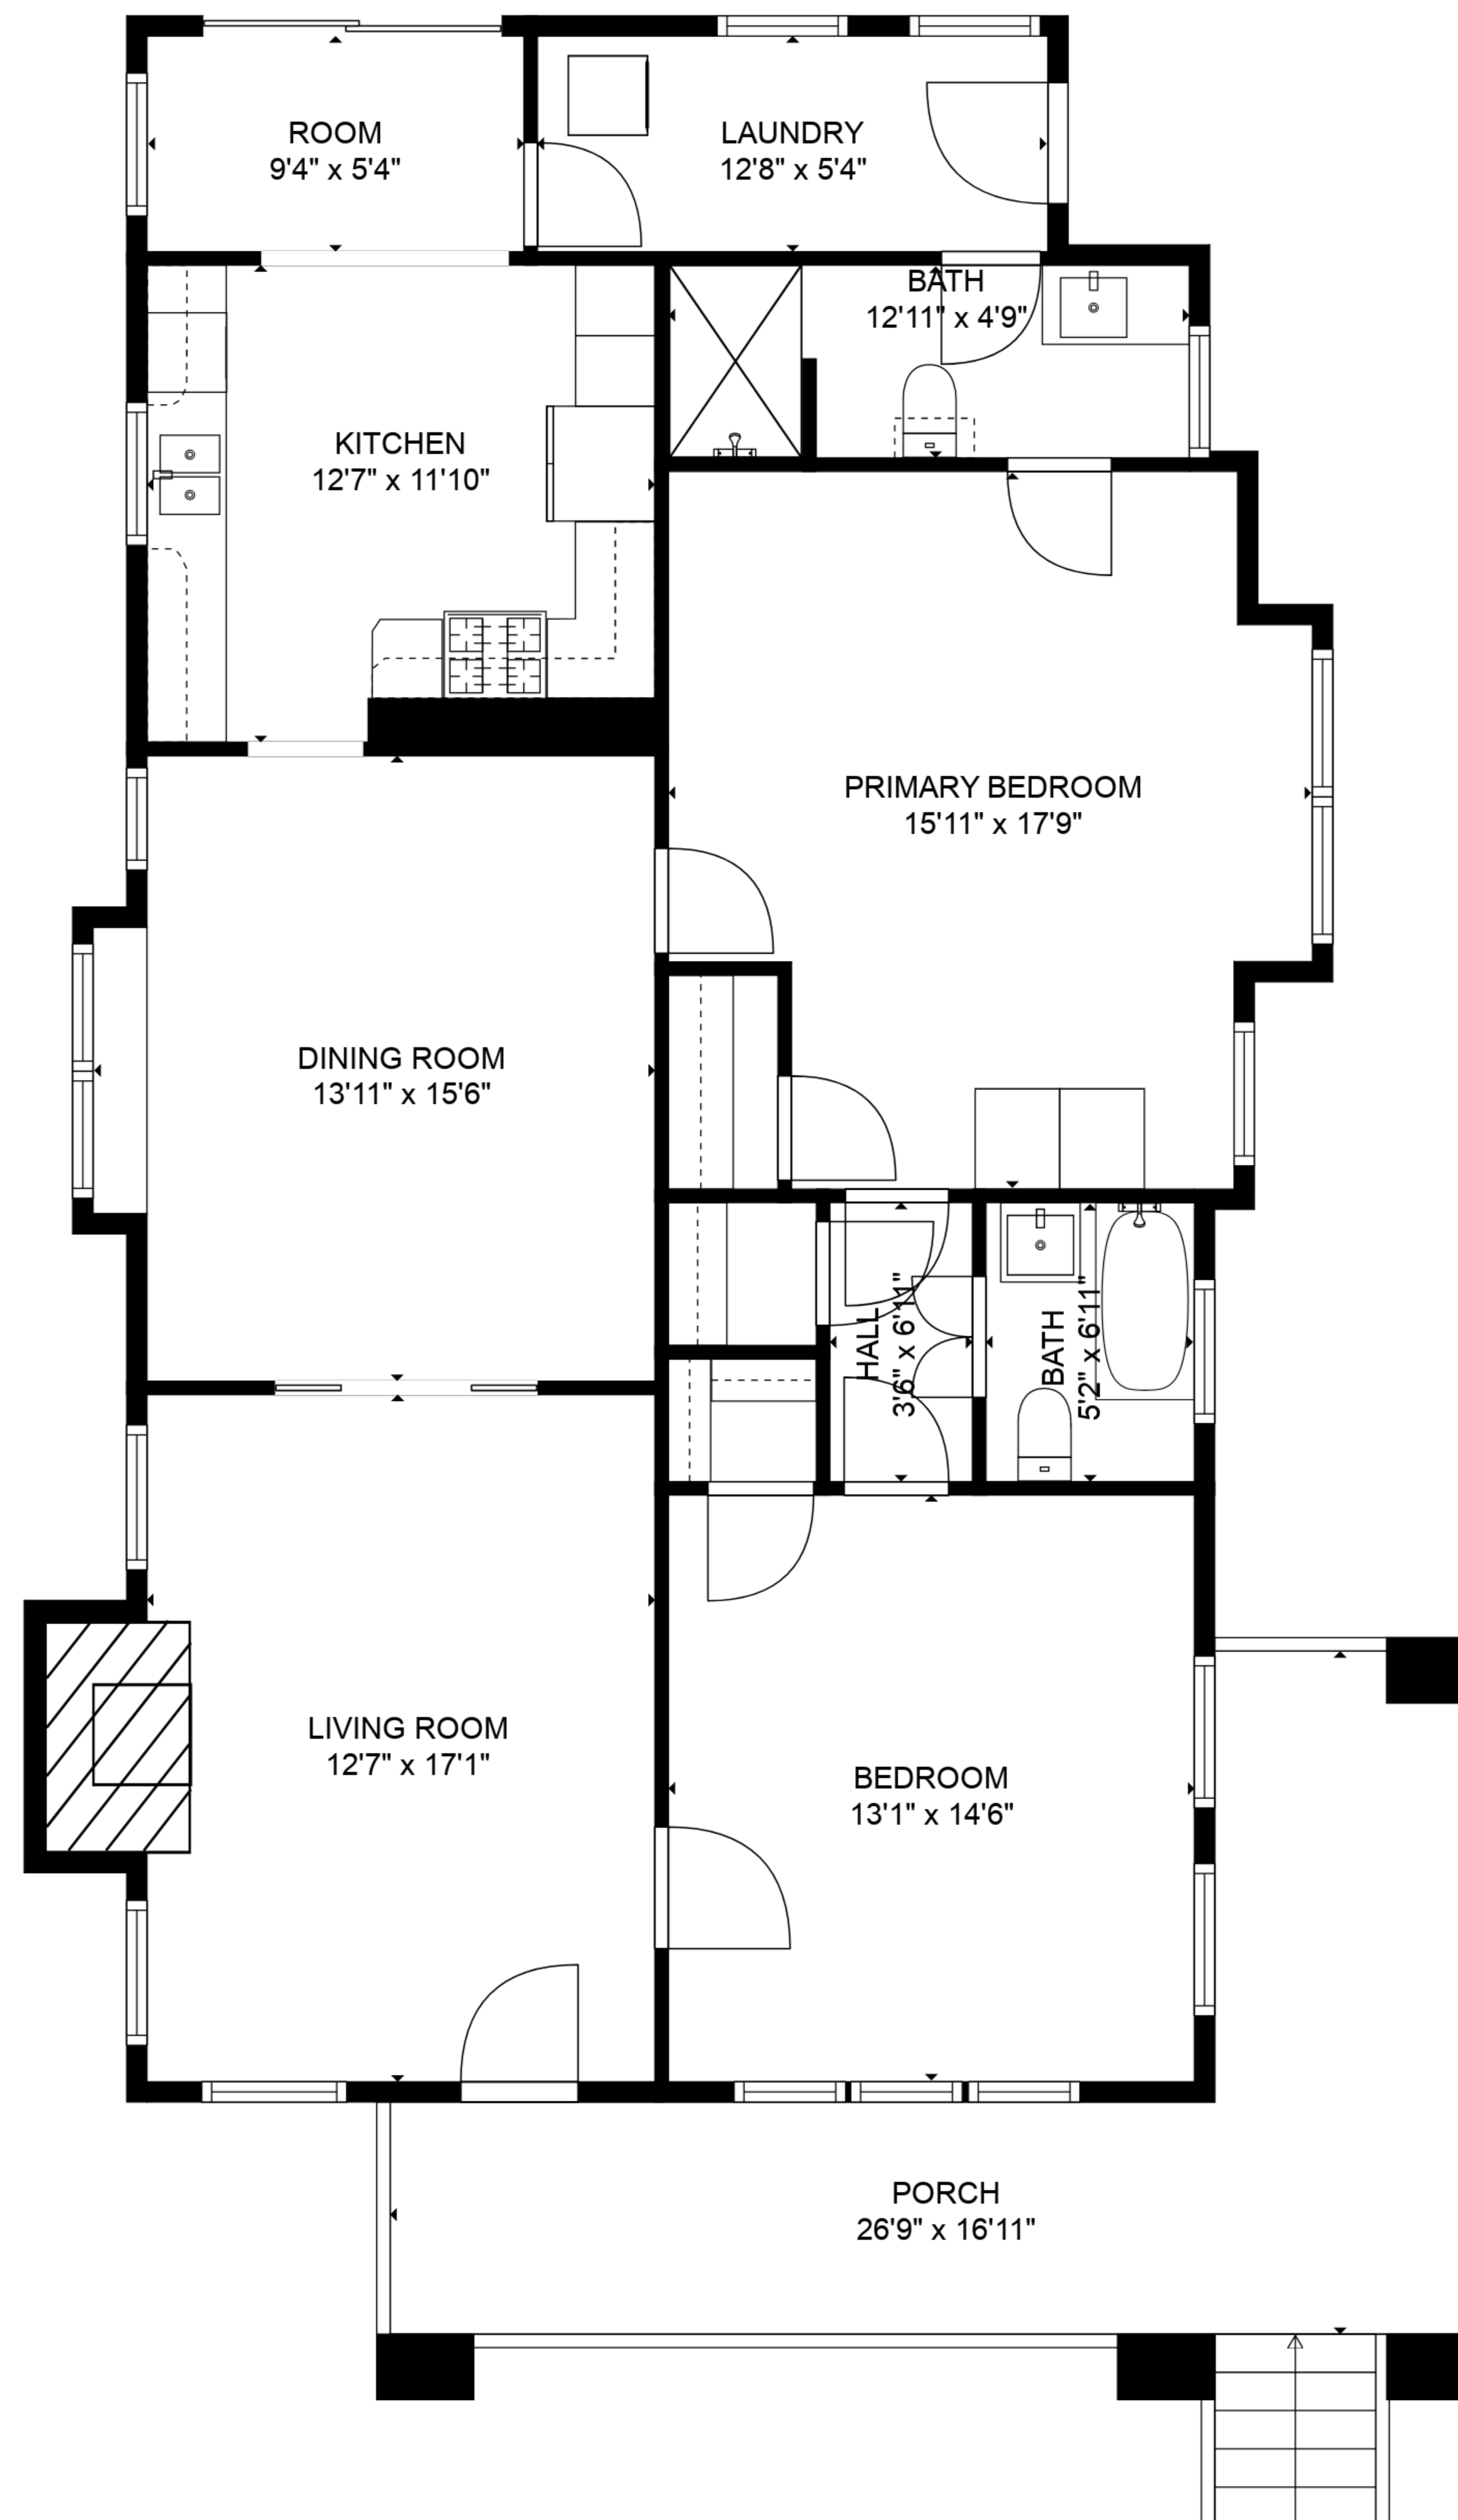

**TOTAL: 1347 sq. ft**

FLOOR 1: 1347 sq. ft

EXCLUDED AREAS: PORCH: 225 sq. ft, FIREPLACE: 17 sq. ft

**TOTAL: 1347 sq. ft**

FLOOR 1: 1347 sq. ft

EXCLUDED AREAS: PORCH: 225 sq. ft, FIREPLACE: 17 sq. ft