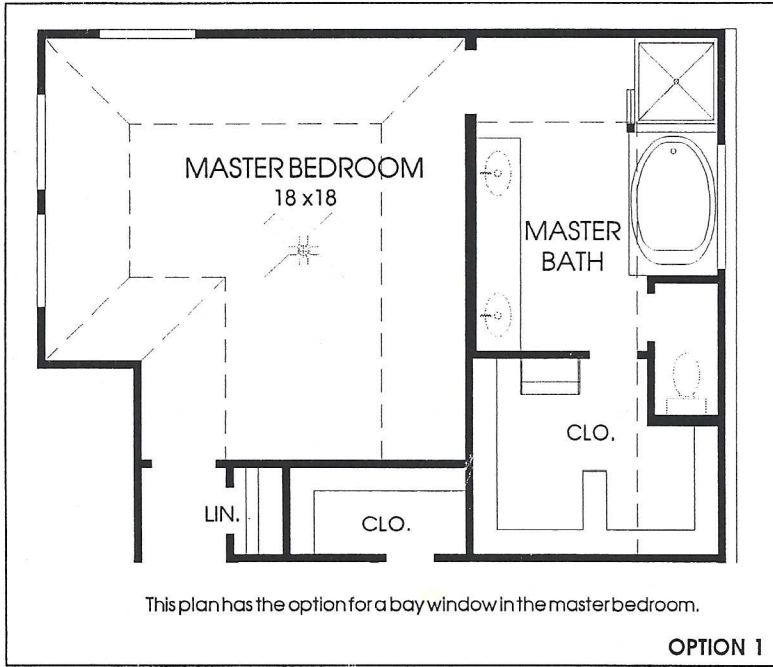

DESIGNS

Plan 2821W

This home contains approximately 2,821 square feet and includes four bedrooms and three baths.

Not included: inside keyed deadbolt locks, refrigerators, furnishings, drapery, plants, decorator items and all other personal property being used in model homes. Builder reserves the right to make changes in the plans and specifications, and to substitute material of similar quality. Room dimensions indicate approximate inside area measurements. JUNE 2002 © 2002 Perry Homes (P)