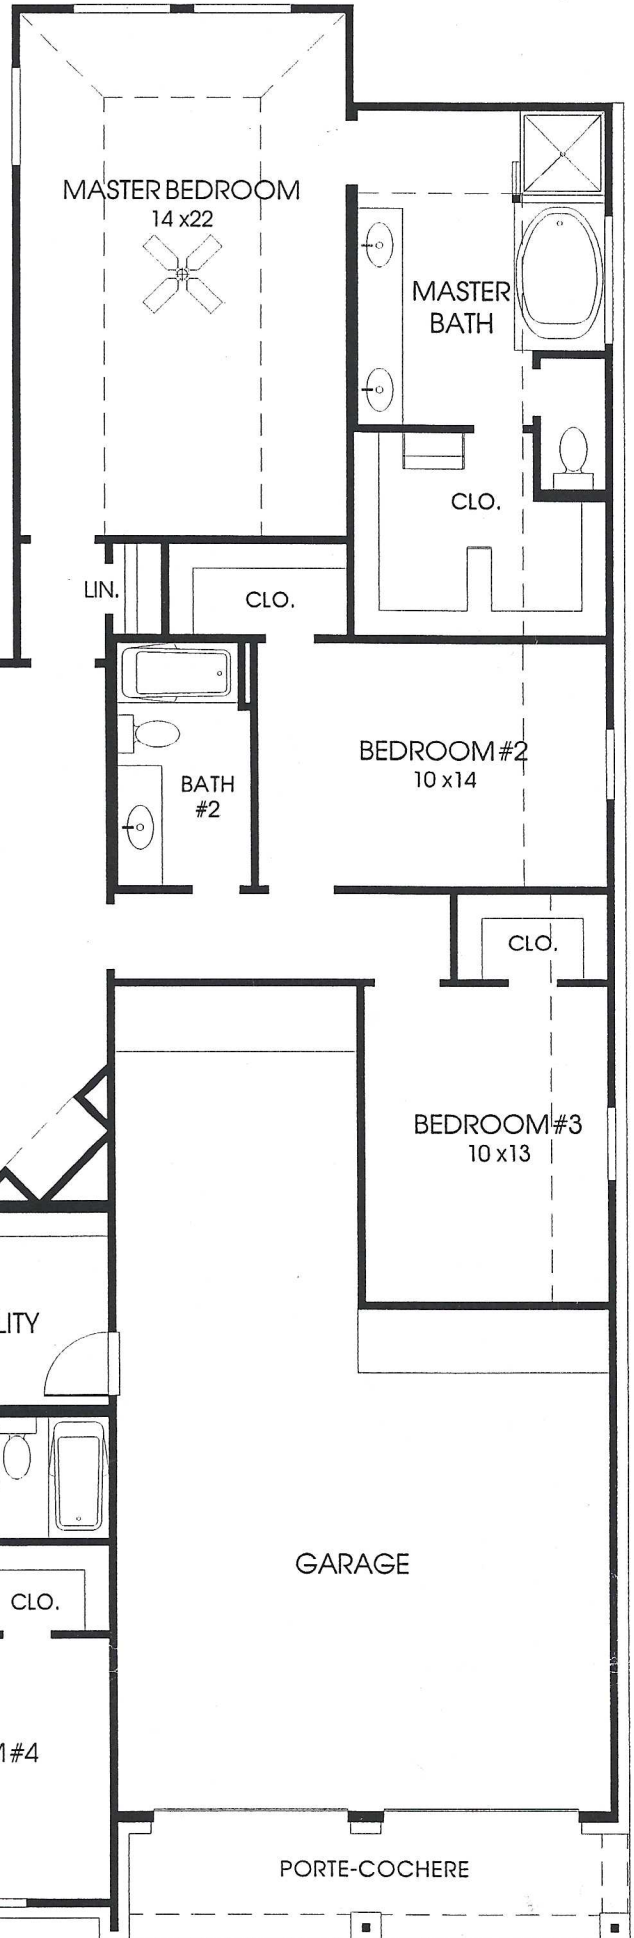

DESIGNS

Plan 2821W

This home contains approximately 2,821 square feet and includes four bedrooms and three baths.

Not included: inside keyed deadbolt locks, refrigerators, furnishings, drapery, plants, decorator items and all other personal property being used in model homes. Builder reserves the right to make changes in the plans and specifications, and to substitute material of similar quality. Room dimensions indicate approximate inside area measurements. JUNE 2002 © 2002 Perry Homes (P)

Note: The Option shown on this brochure is available at an additional cost.

PERRY HOMES