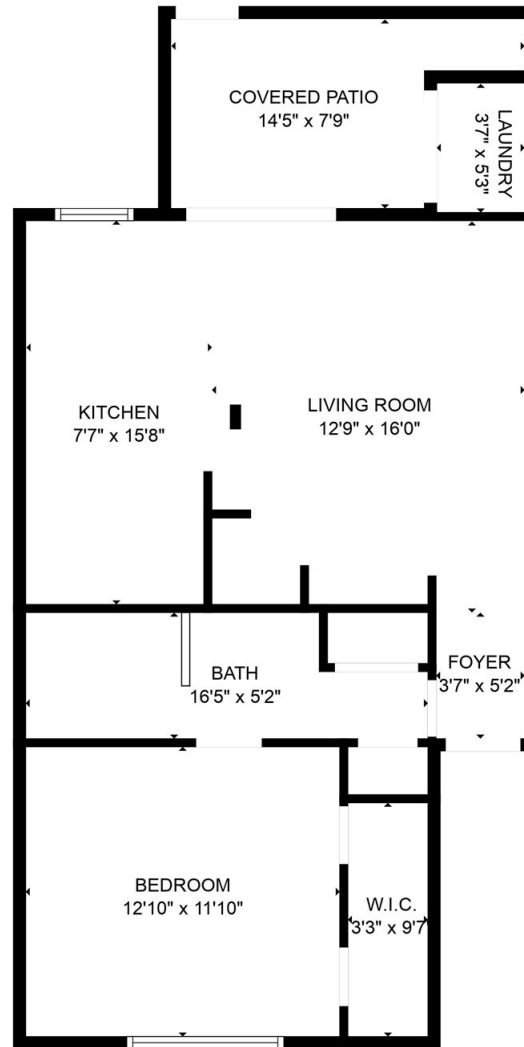

1505 WARD RD, UNIT Q201
BAYTOWN, TX 77520

FLOOR PLAN CREATED BY CUBICASA APP. MEASUREMENTS DEEMED HIGHLY RELIABLE BUT NOT GUARANTEED.