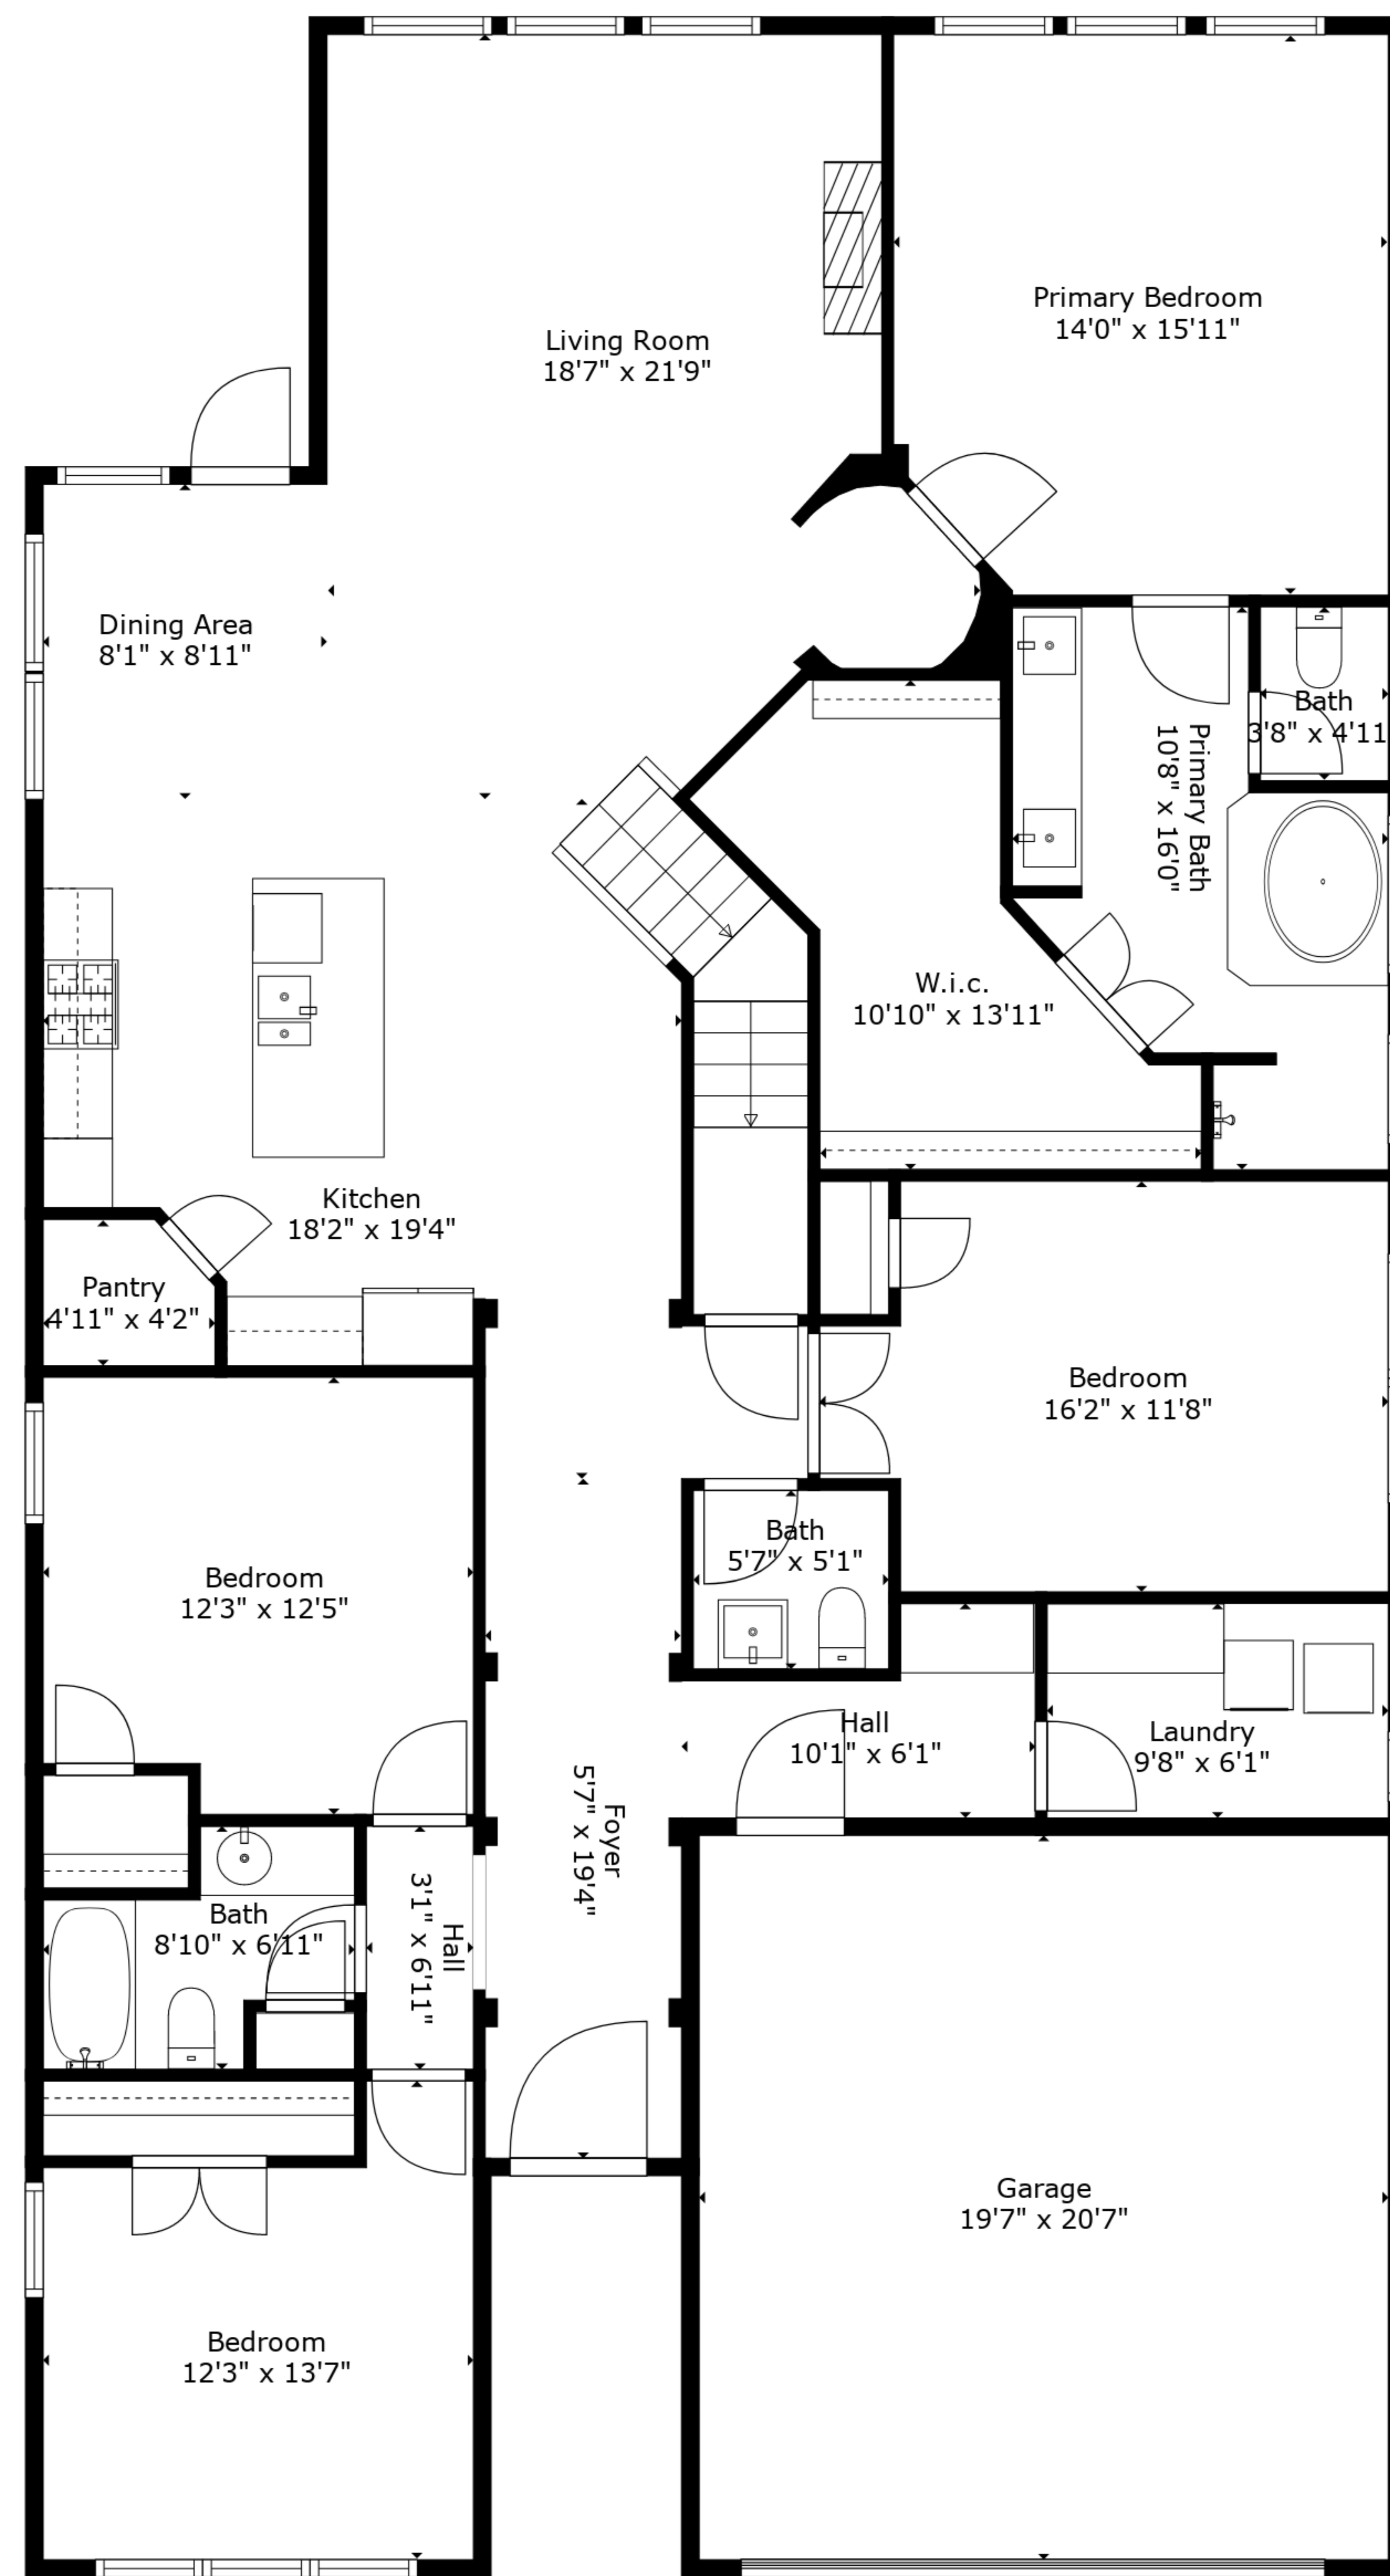

**TOTAL: 2566 sq. ft**  
 FLOOR 1: 2154 sq. ft, FLOOR 2: 412 sq. ft  
 EXCLUDED AREAS: GARAGE: 404 sq. ft

**TOTAL: 2566 sq. ft**  
FLOOR 1: 2154 sq. ft, FLOOR 2: 412 sq. ft  
EXCLUDED AREAS: GARAGE: 404 sq. ft

Floor 1

Floor 2

**TOTAL: 2566 sq. ft**  
 FLOOR 1: 2154 sq. ft, FLOOR 2: 412 sq. ft  
 EXCLUDED AREAS: GARAGE: 404 sq. ft