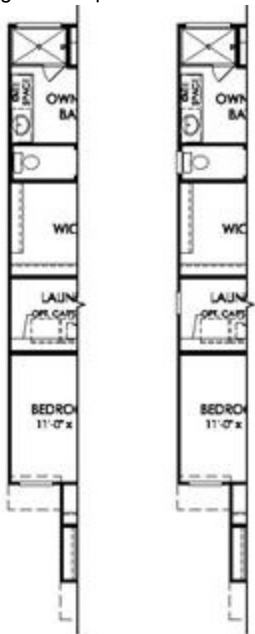

**Opt. Glass  
Blocks**

**Opt.  
Windows**

**First Floor**

Opt. Glass  
Blocks

Opt.  
Windows

Second Floor

Opt.  
Windows

Opt. Glass  
Blocks

# Cordell

**Opt. Vanity  
Drawer @ Powder  
room**

**Opt. Drop zone @  
Entry**

**Opt. Covered  
Patio**

**Opt. Double  
Vanity @ Owner's  
Bath**

**Opt. Owner's  
Bath 1**

**Opt. Owner's  
Bath 2**

**Opt. Double  
Vanity @ Bath 2**

**Opt. Sink @  
Laundry**

**Opt. Countertop  
@ Laundry**

**Opt. Owner's Suite 2  
ILO Bedroom 2 & 3**