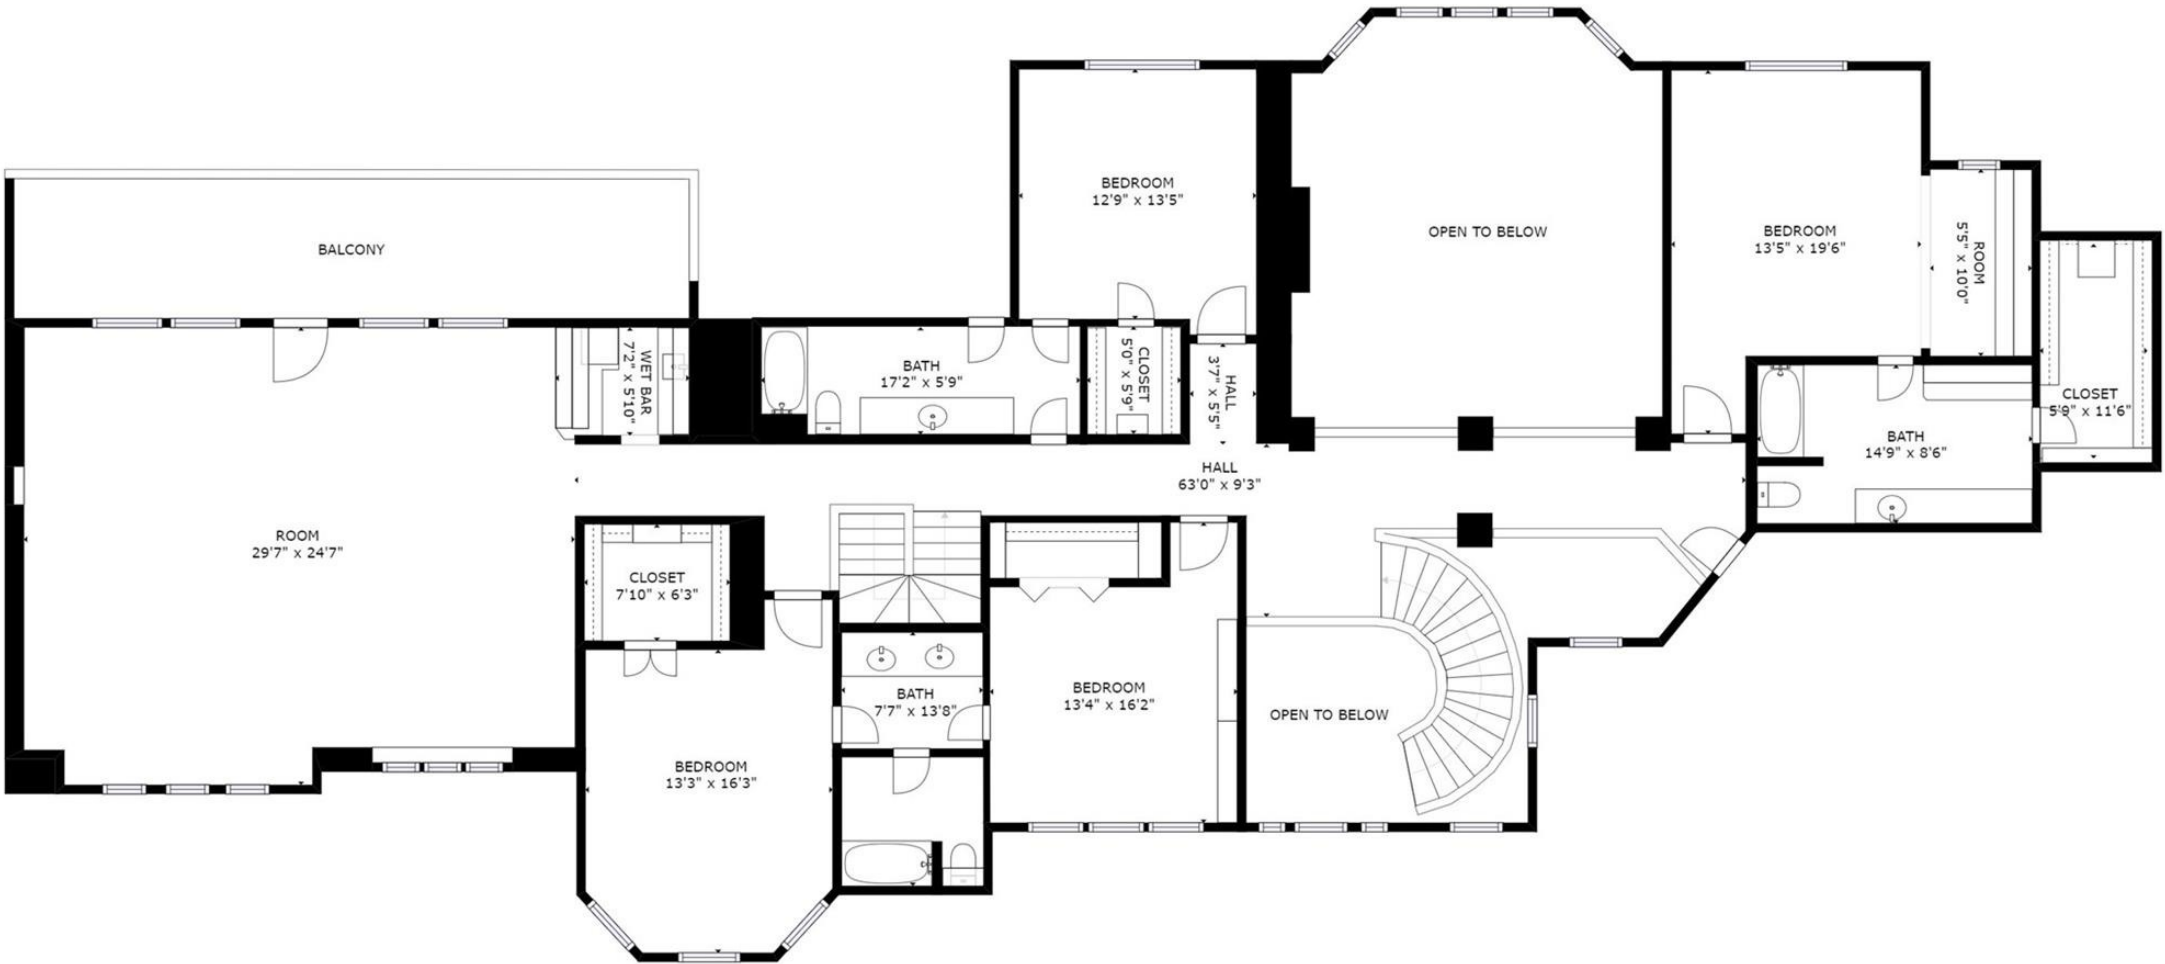

GROSS INTERNAL AREA  
 FLOOR 1: 3609 sq. ft, FLOOR 2: 2746 sq. ft  
 EXCLUDED AREAS: , REDUCED HEADROOM BELOW 1.5M: 6 sq. ft  
 TOTAL: 6354 sq. ft  
 SIZES AND DIMENSIONS ARE APPROXIMATE, ACTUAL MAY VARY.