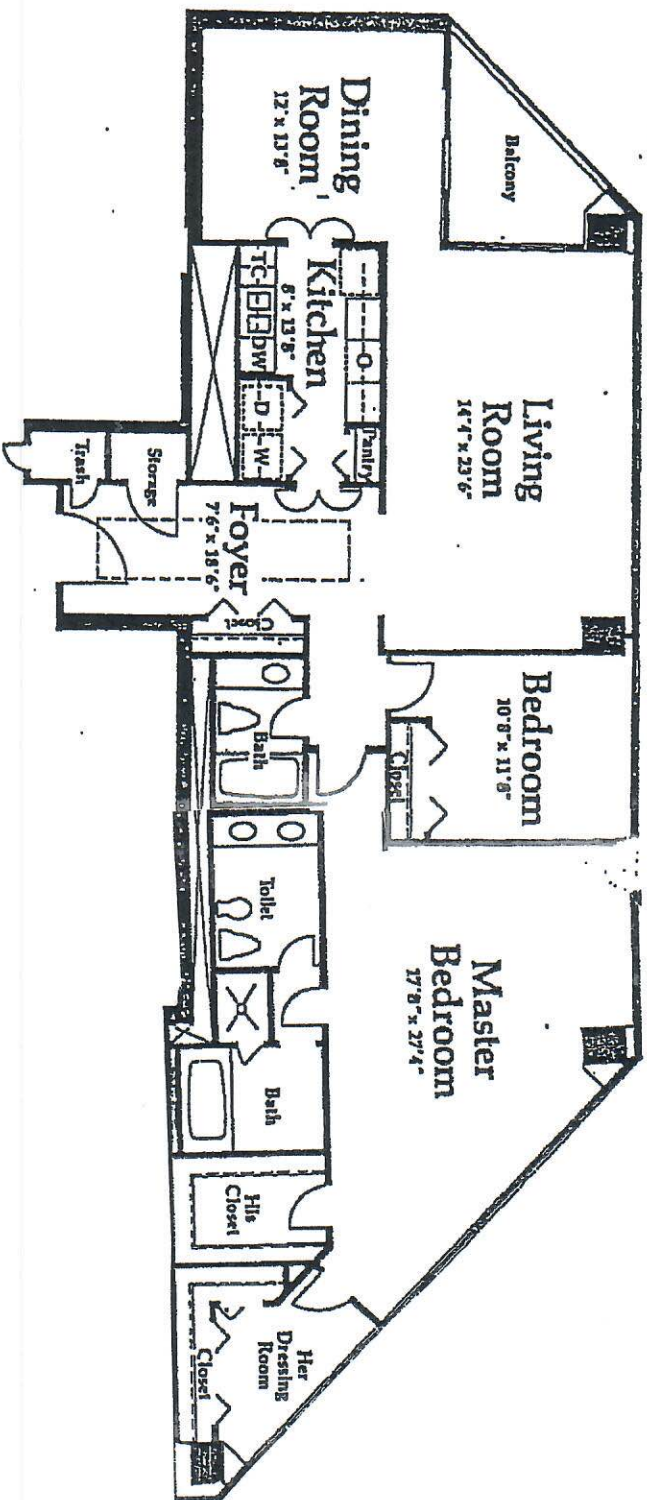

BAYOU BEND TOWERS

RESIDENCE E - 05 2032 SQ. FT.

Featuring an 18' long gallery/entry, 2 bedrooms and 2 baths, this residence makes creative use of a stunning master suite design which includes an executive-sized bath and walk-in closets, with a comfortable windowed dressing room just off the bedroom. An especially large kitchen is provided, while the living room and formal din-