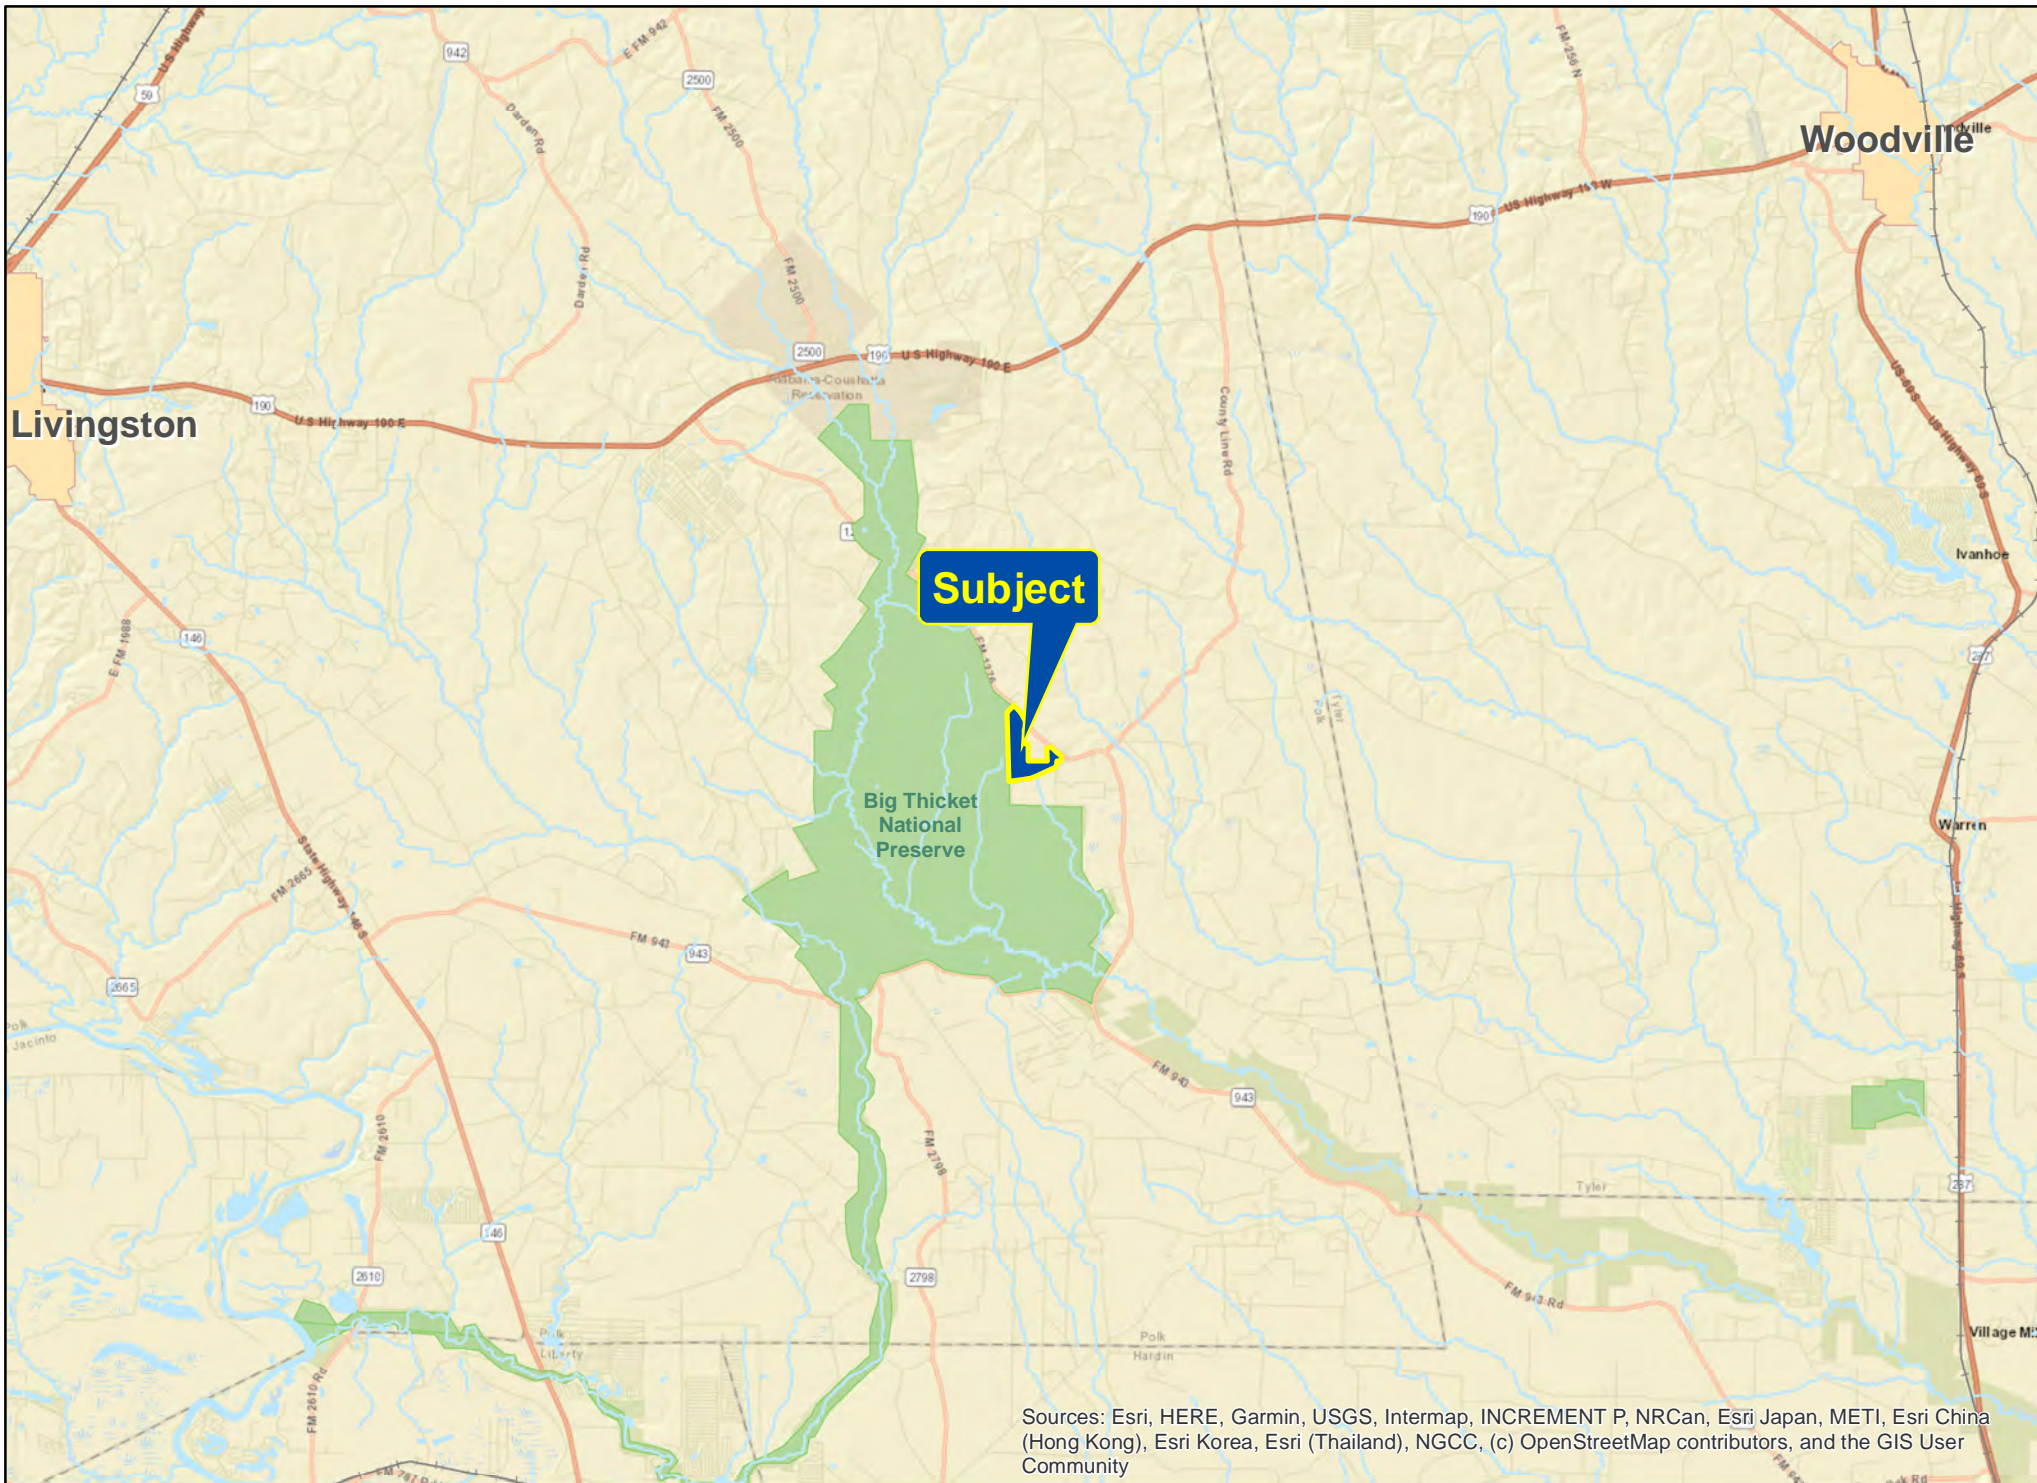

Sources: Esri, HERE, Garmin, USGS, Intermap, INCREMENT P, NRCan, Esri Japan, METI, Esri China (Hong Kong), Esri Korea, Esri (Thailand), NGCC, (c) OpenStreetMap contributors, and the GIS User Community

294 Acres | FM 1276 | Dallardsville, Polk Co., Texas

0011 - For illustration purposes only.

Sources: Esri, HERE, Garmin, USGS, Intermap, INCREMENT P, NRCan, Esri Japan, METI, Esri China (Hong Kong), Esri Korea, Esri (Thailand), NGCC, (c) OpenStreetMap contributors, and the GIS User Community

294 Acres | FM 1276 | Dallardsville, Polk Co., Texas

0011 - For illustration purposes only.

Subject

294 Acres | FM 1276 | Dallardsville, Polk Co., Texas

0011 - For illustration purposes only.

Sources: Esri, HERE, Garmin, USGS, Intermap, INCREMENT P, NRCan, Esri Japan, METI, Esri China (Hong Kong), Esri Korea, Esri (Thailand), NGCC, (c) OpenStreetMap contributors, and the GIS User Community