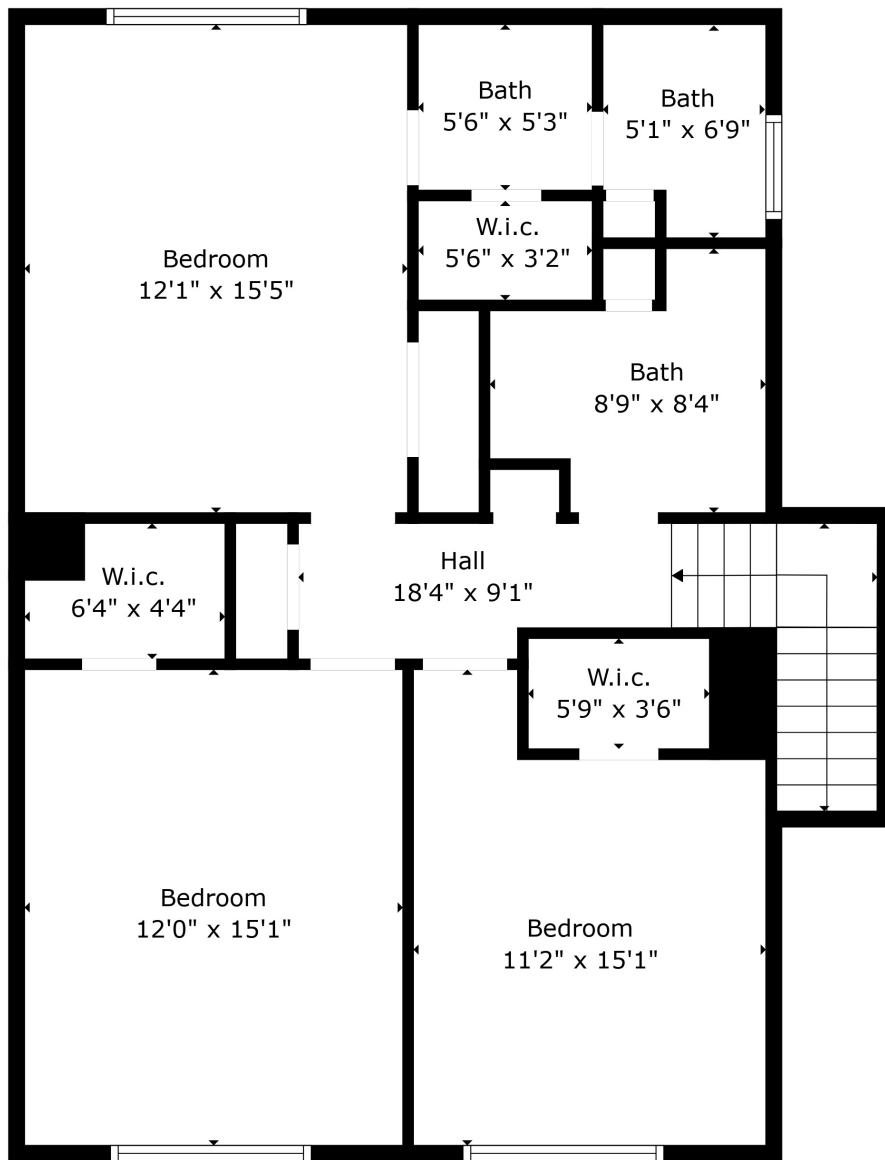

Floor 1

Floor 2

TOTAL: 2505 sq. ft
 FLOOR 1: 1642 sq. ft, FLOOR 2: 863 sq. ft

Measurements Are Calculated By Cubicasa Technology. Deemed Highly Reliable But Not Guaranteed.

TOTAL: 2505 sq. ft
FLOOR 1: 1642 sq. ft, FLOOR 2: 863 sq. ft

Measurements Are Calculated By Cubicasa Technology. Deemed Highly Reliable But Not Guaranteed.

TOTAL: 2505 sq. ft
FLOOR 1: 1642 sq. ft, FLOOR 2: 863 sq. ft

Measurements Are Calculated By Cubicasa Technology. Deemed Highly Reliable But Not Guaranteed.