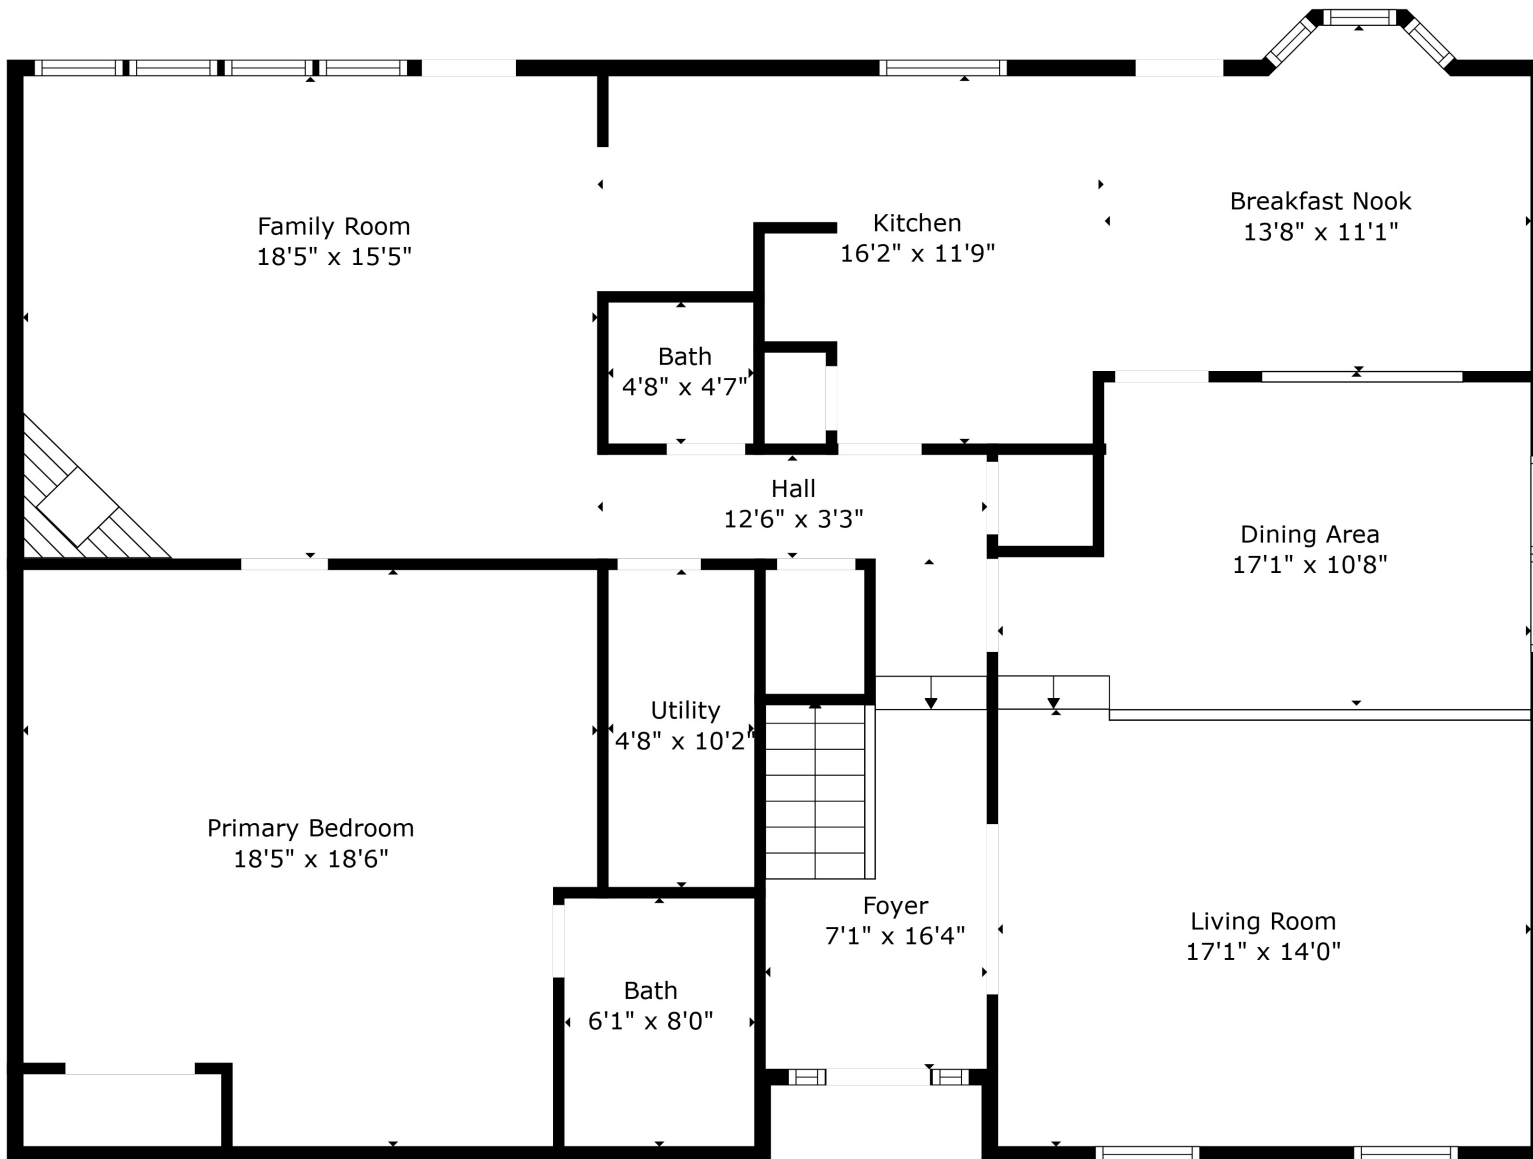

Floor 1

Floor 2

TOTAL: 2505 sq. ft
 FLOOR 1: 1642 sq. ft, FLOOR 2: 863 sq. ft

Measurements Are Calculated By Cubicasa Technology. Deemed Highly Reliable But Not Guaranteed.

TOTAL: 2505 sq. ft
FLOOR 1: 1642 sq. ft, FLOOR 2: 863 sq. ft

Measurements Are Calculated By Cubicasa Technology. Deemed Highly Reliable But Not Guaranteed.

TOTAL: 2505 sq. ft
FLOOR 1: 1642 sq. ft, FLOOR 2: 863 sq. ft

Measurements Are Calculated By Cubicasa Technology. Deemed Highly Reliable But Not Guaranteed.