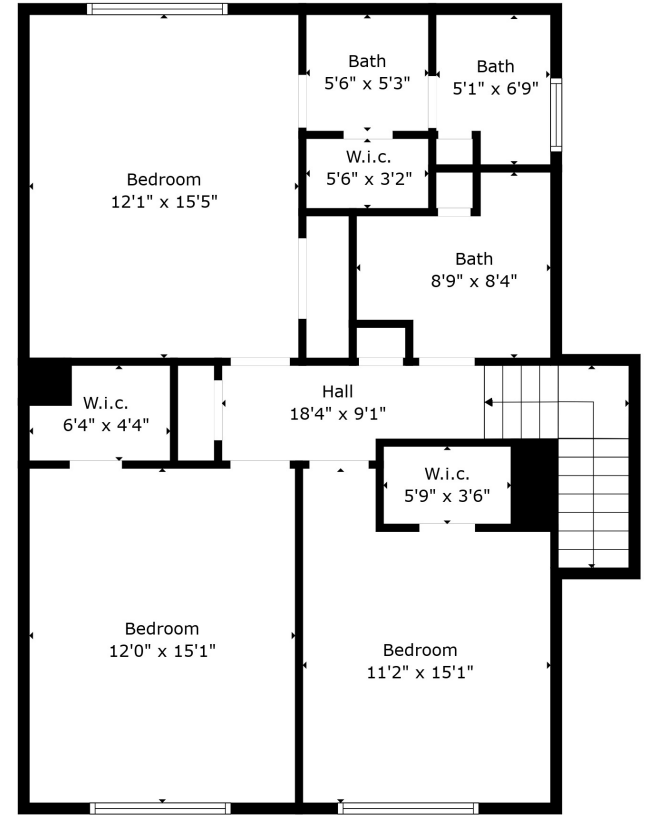

Floor 1

Floor 2

TOTAL: 2505 sq. ft
 FLOOR 1: 1642 sq. ft, FLOOR 2: 863 sq. ft

Measurements Are Calculated By Cubicasa Technology. Deemed Highly Reliable But Not Guaranteed.

TOTAL: 2505 sq. ft
FLOOR 1: 1642 sq. ft, FLOOR 2: 863 sq. ft

Measurements Are Calculated By Cubicasa Technology. Deemed Highly Reliable But Not Guaranteed.

TOTAL: 2505 sq. ft
FLOOR 1: 1642 sq. ft, FLOOR 2: 863 sq. ft

Measurements Are Calculated By Cubicasa Technology. Deemed Highly Reliable But Not Guaranteed.