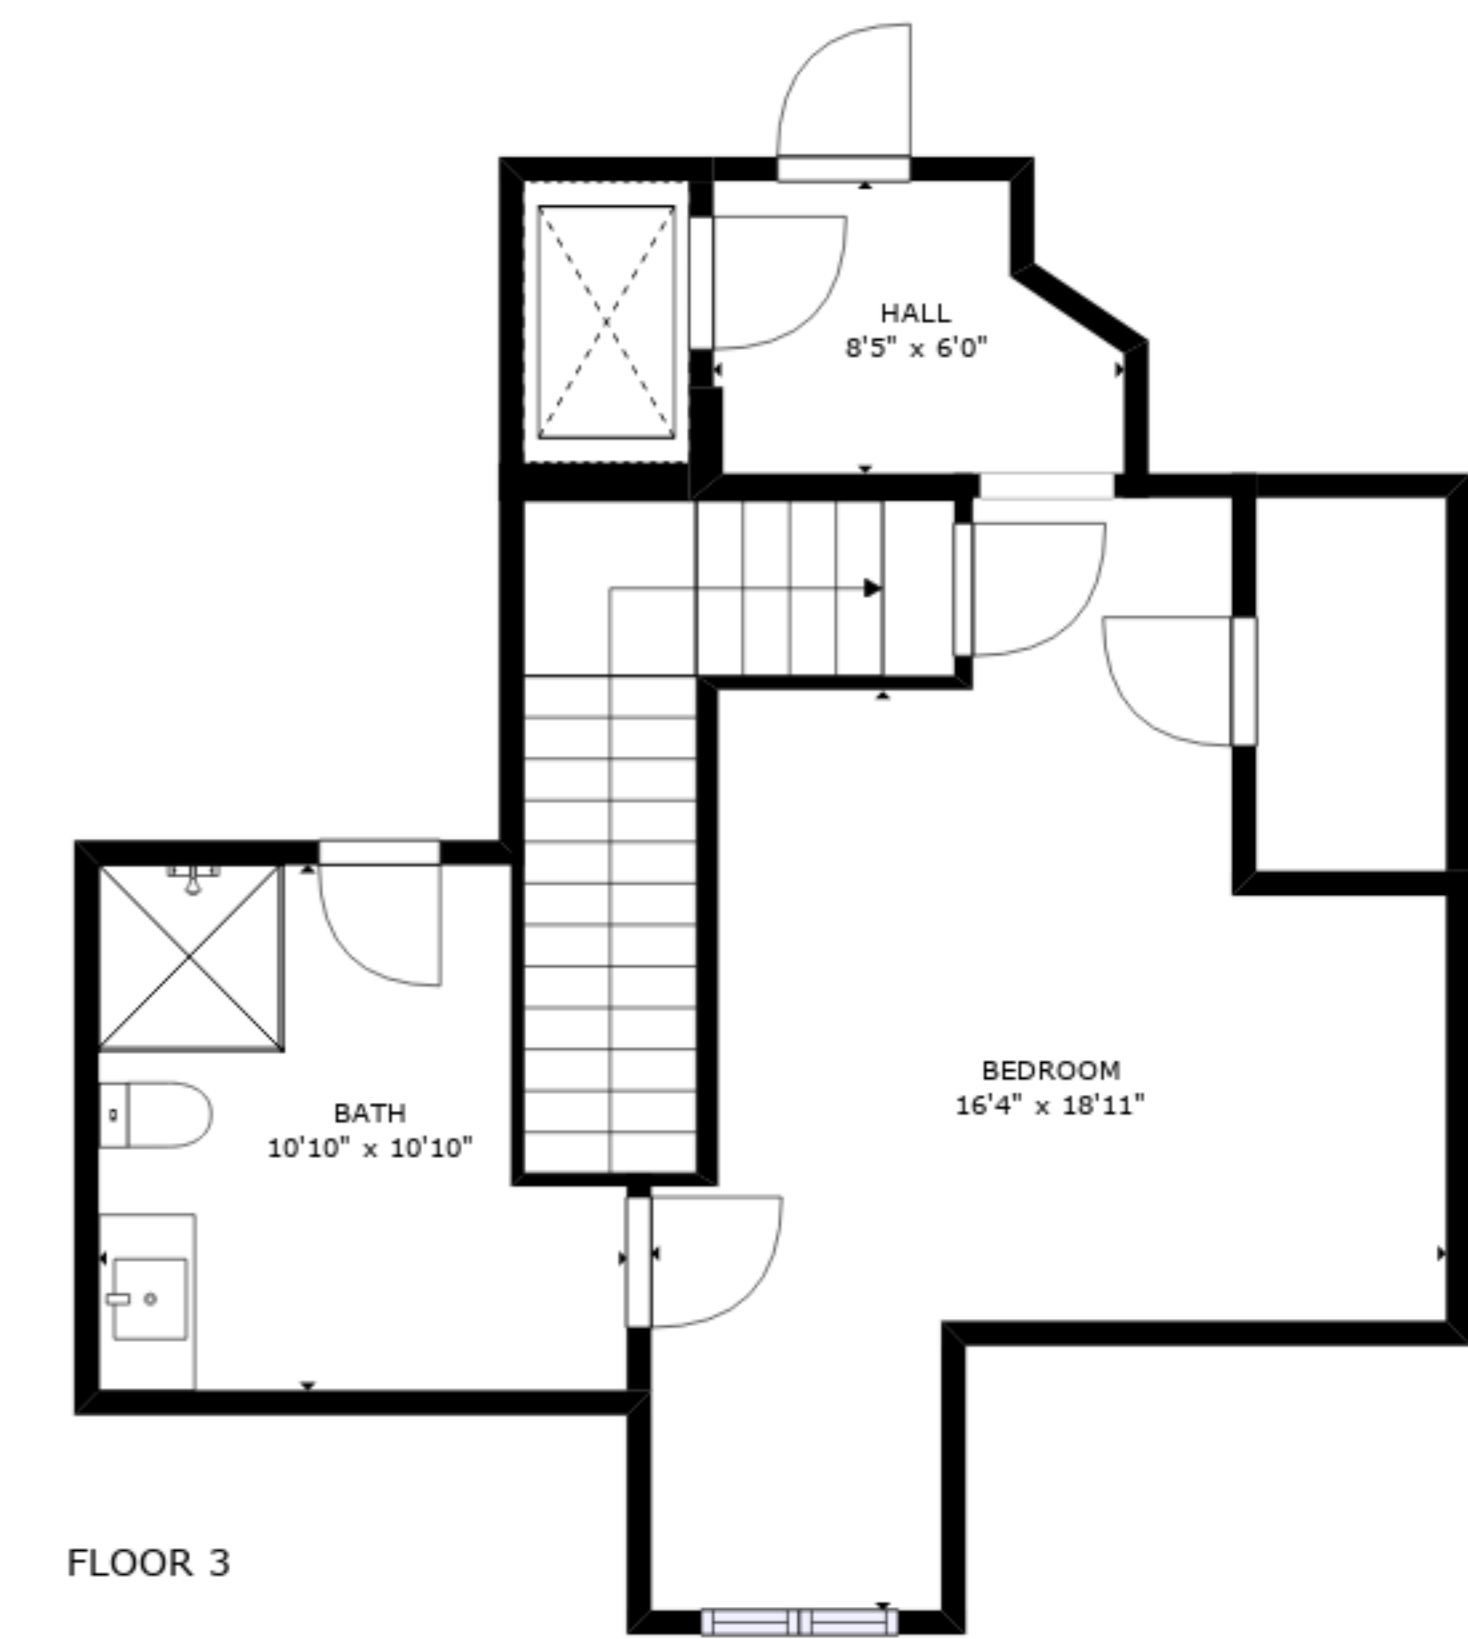

FLOOR 1

FLOOR 2

FLOOR 3

GROSS INTERNAL AREA
 FLOOR 1: 2144 sq. ft, FLOOR 2: 2767 sq. ft
 FLOOR 3: 528 sq. ft, EXCLUDED AREAS:
 GARAGE: 505 sq. ft, PATIO: 311 sq. ft
 PORCH: 20 sq. ft
 TOTAL: 5439 sq. ft

SIZES AND DIMENSIONS ARE APPROXIMATE, ACTUAL MAY VARY.